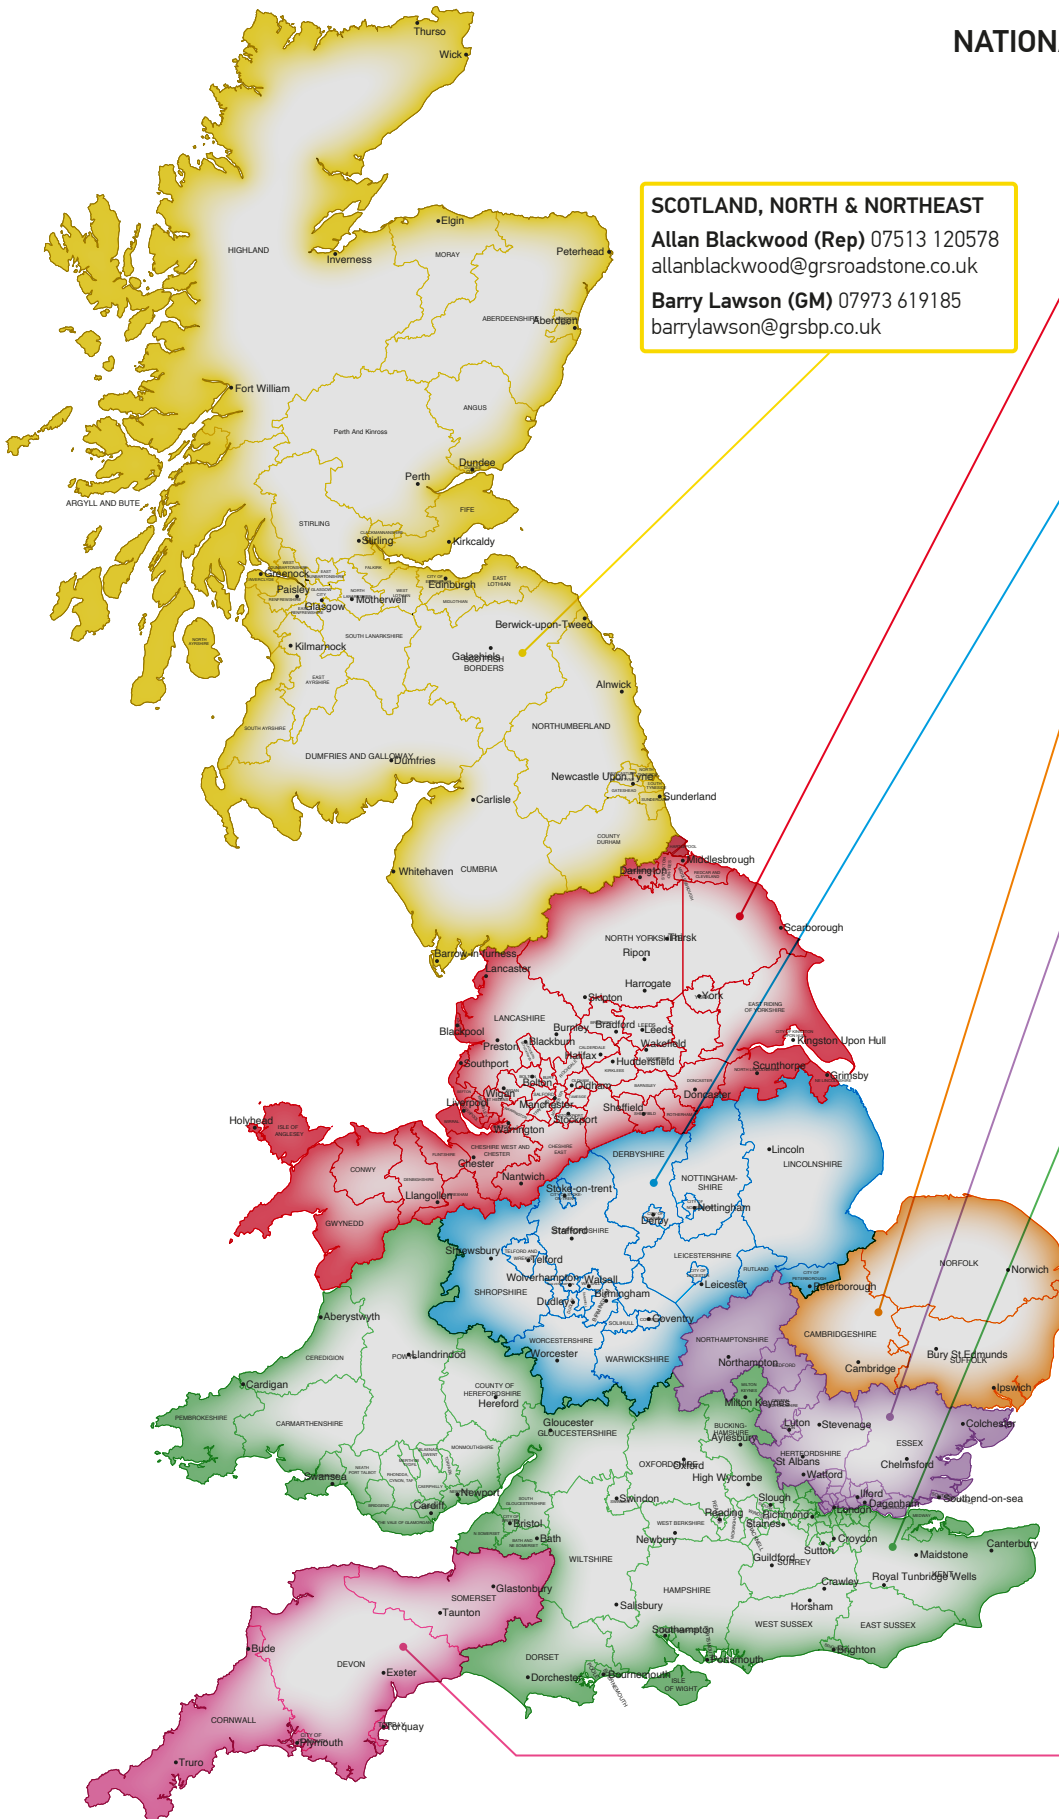

COMMERCIAL DIRECTOR

Nathan Wyatt (National) 07885 218312

SCOTLAND, NORTH & NORTHEAST
Allan Blackwood (Rep) 07513 120578
allanblackwood@grsroadstone.co.uk
Barry Lawson (GM) 07973 619185
barrylawson@grsbp.co.uk

YORKSHIRE & NORTH OF ENGLAND
Gary Stone (Rep) 07548 315829
garystone@grsbp.co.uk
Jamie Sargent (BDM) 07547 102154
jamiesargent@grsbp.co.uk

WEST & EAST MIDLANDS, YORKSHIRE & PETERBOROUGH
Dan Tunbridge (RSM) 07761 342582
dantunbridge@grsbp.co.uk
Ashley Hayward (RSM) 07885 218317
ashleyhayward@grsbp.co.uk

NORFOLK, SUFFOLK & CAMBS
Laura Scholey (GM) 07761 341498
laurascholey@grsbp.co.uk
Ashley Hayward (RSM) 07885 218317
ashleyhayward@grsbp.co.uk

HERTS, BEDS, ESSEX, NORTHAMPTON & NORTH LONDON
Ruby Henry (Rep) 07761 342515
rubyhenry@grsbp.co.uk
Ashley Hayward (RSM) 07885 218317
ashleyhayward@grsbp.co.uk

WEST LONDON, SOUTH, SOUTHWEST & WALES
Jack Joseph (Rep) 07864 911991
jackjoseph@grsbp.co.uk
Paul Woodbridge (RSM) 07712 406915
paulwoodbridge@grsbpaving.co.uk