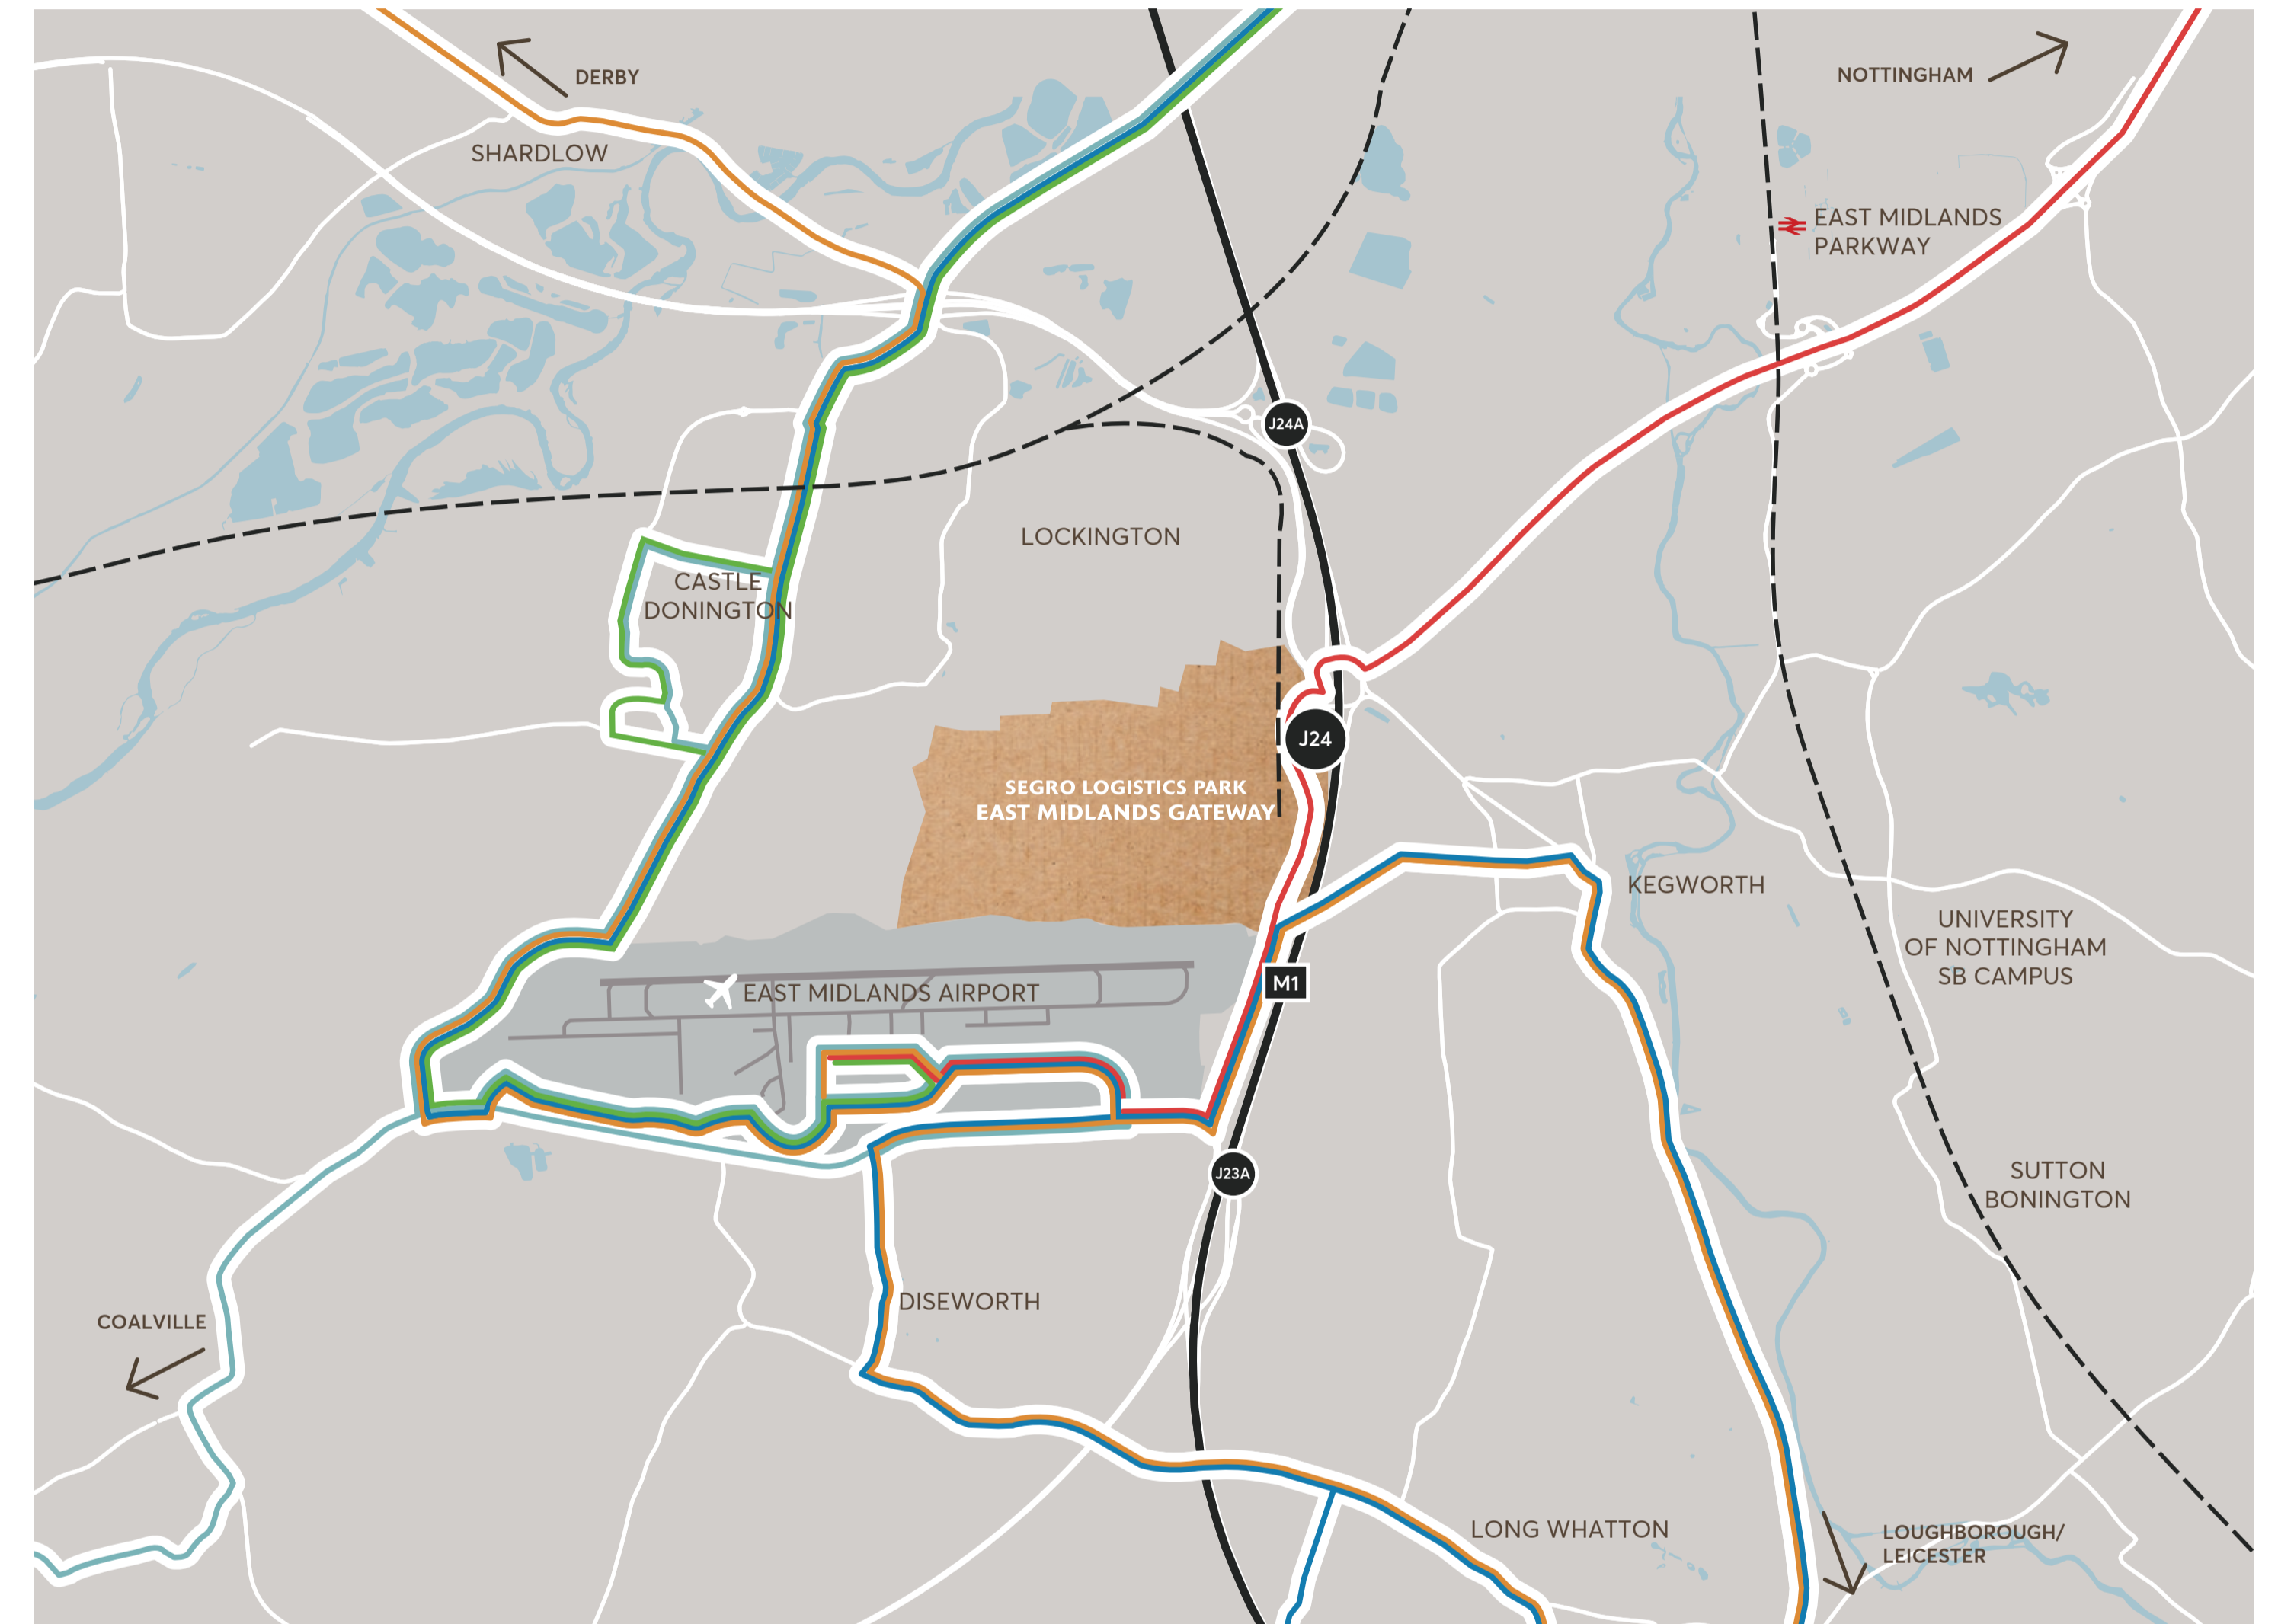

WALKING & CYCLING

- Shared walk / cycle path
- Opens in Autumn 2019
- Suitable for less experienced cyclists
- Suitable for intermediate cyclists
- Suitable for experienced cyclists

BUS

- MY15 —
- 155 —
- Skylink Nottingham —
- Skylink Leicester – Derby —
- Skylink Clifton —

For more detailed information on transport connections to East Midlands Gateway please visit

slp-emg-travel.com

Sign up to the EMG liftshare platform to find a car share match at
emg.liftshare.com