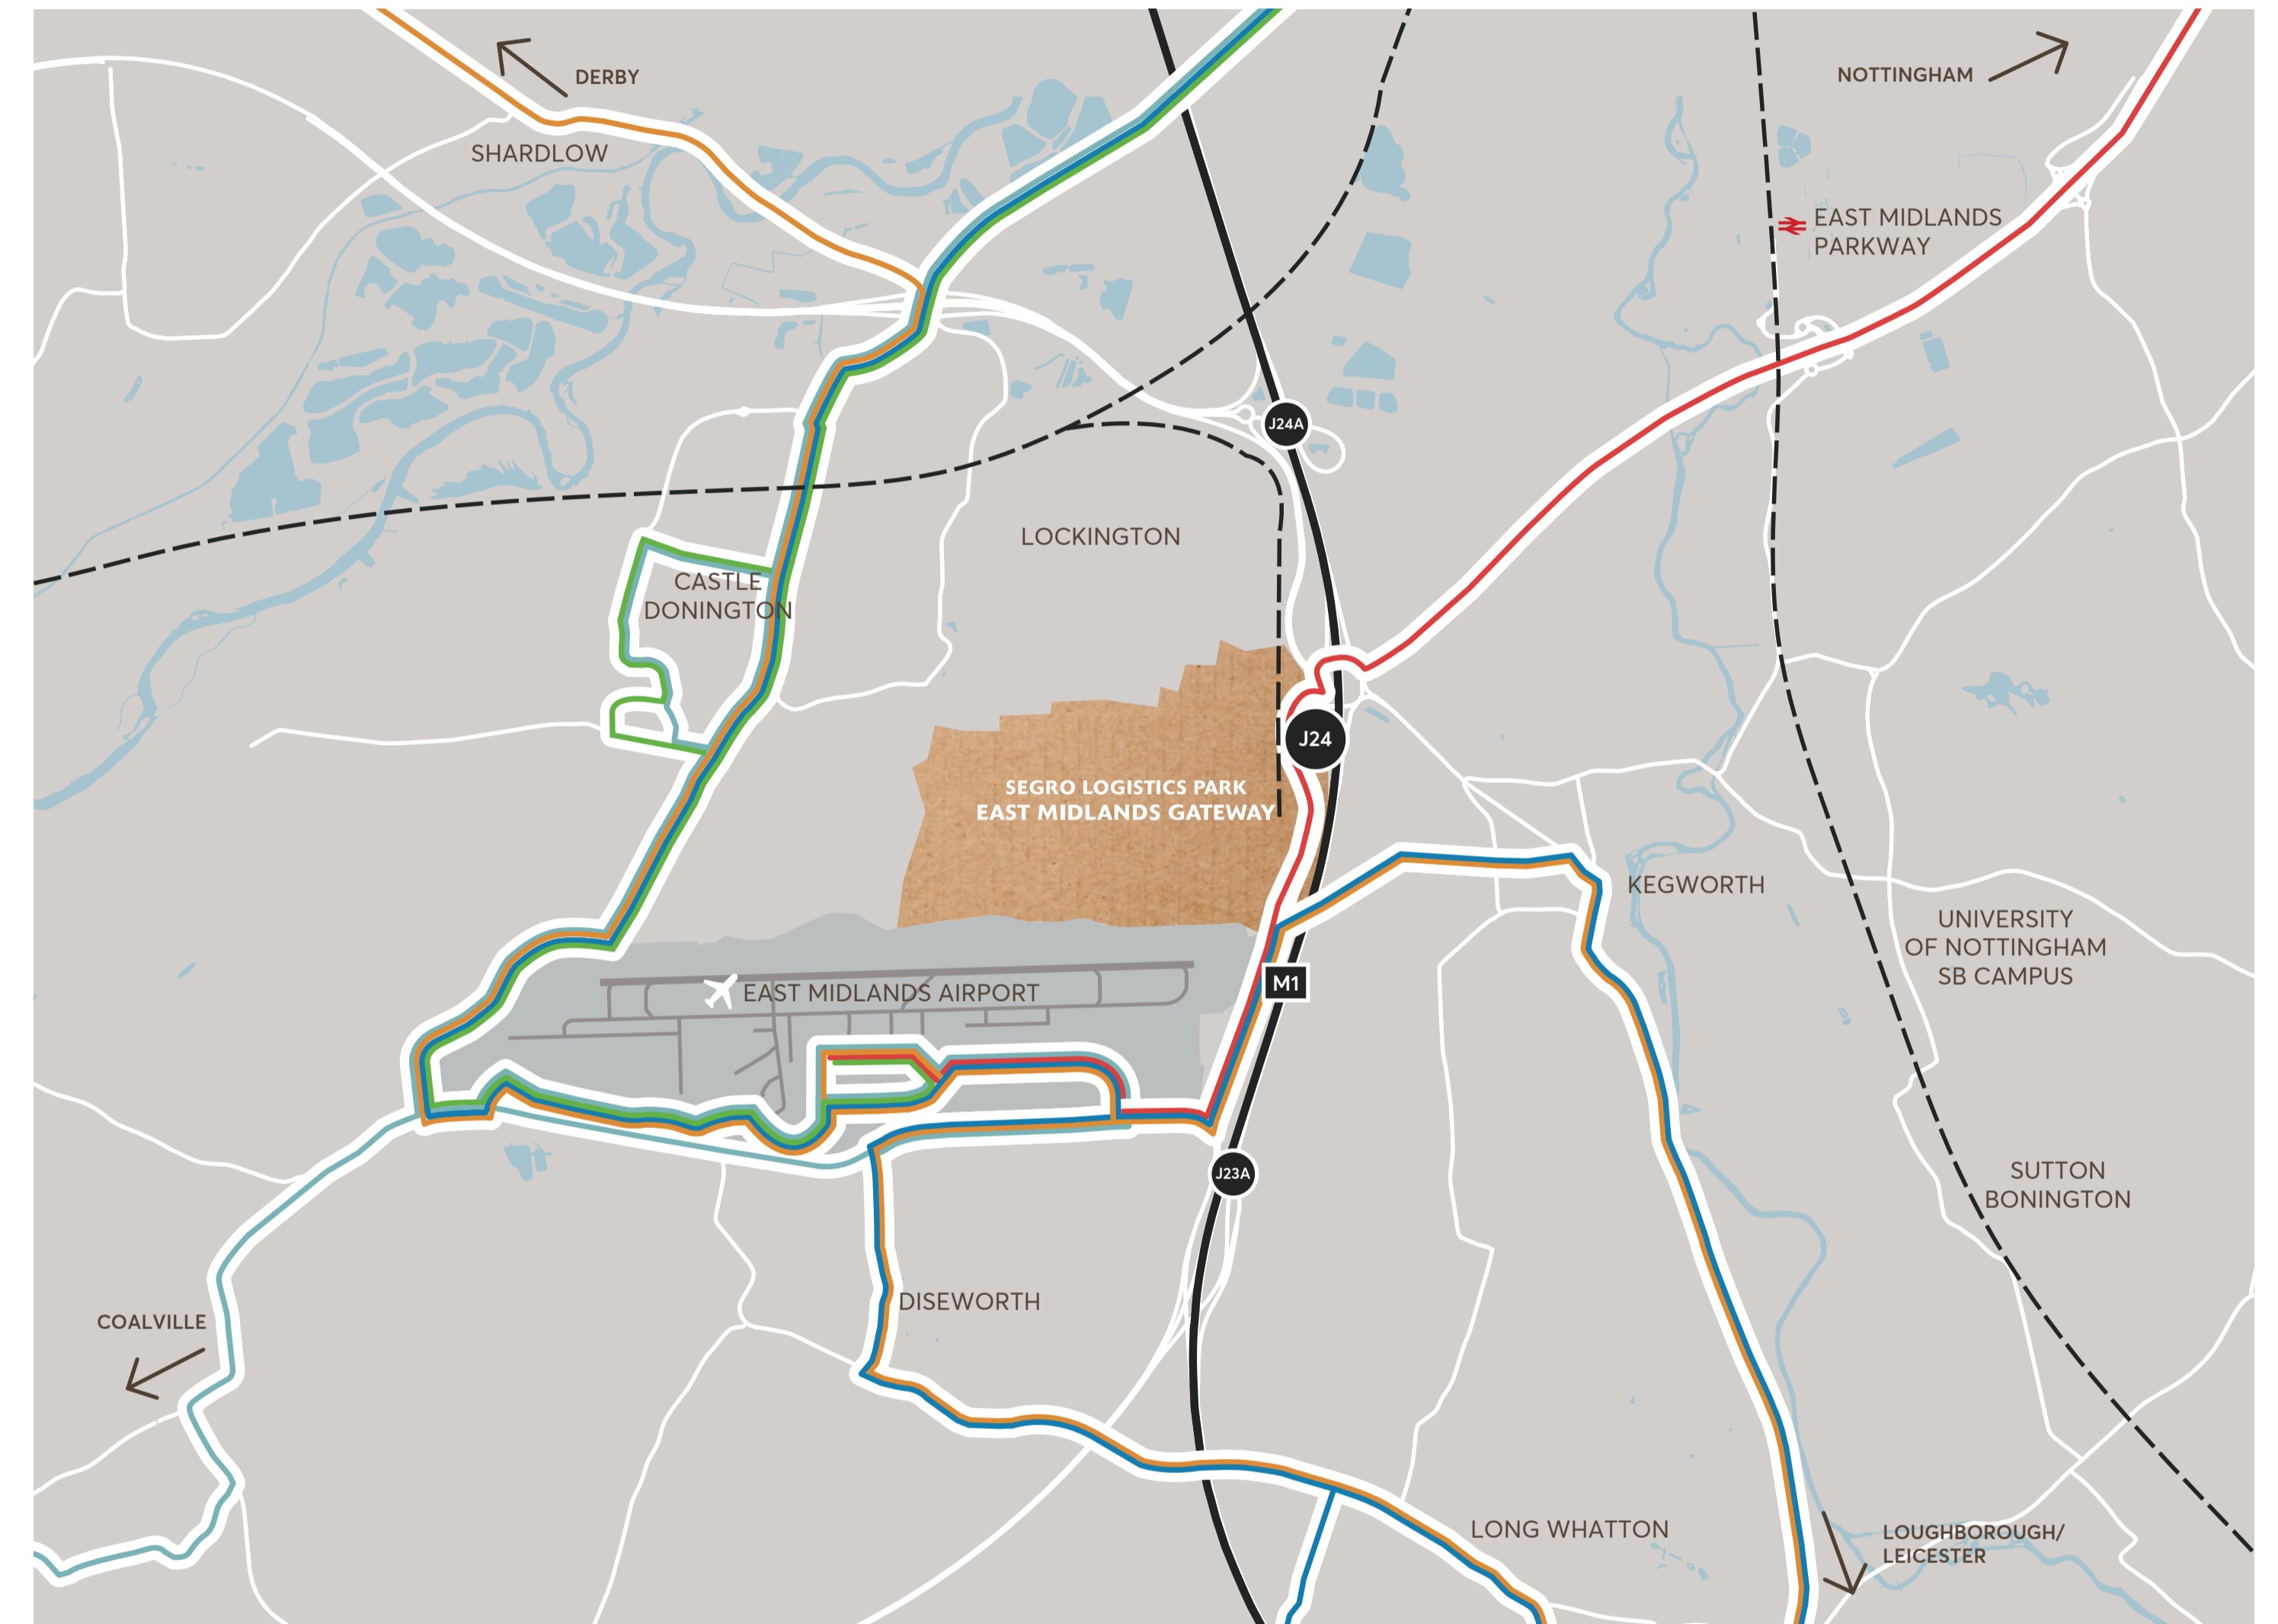

WALKING & CYCLING

- Shared walk / cycle path
- Opens in Autumn 2019
- Suitable for less experienced cyclists
- Suitable for intermediate cyclists
- Suitable for experienced cyclists

BUS

- MY15 —
- 155 —
- Skylink Nottingham —
- Skylink Leicester - Derby —
- Skylink Clifton —

For more detailed information on transport connections to East Midlands Gateway please visit

slp-emg-travel.com

Sign up to the EMG liftshare platform to find a car share match at
emg.liftshare.com