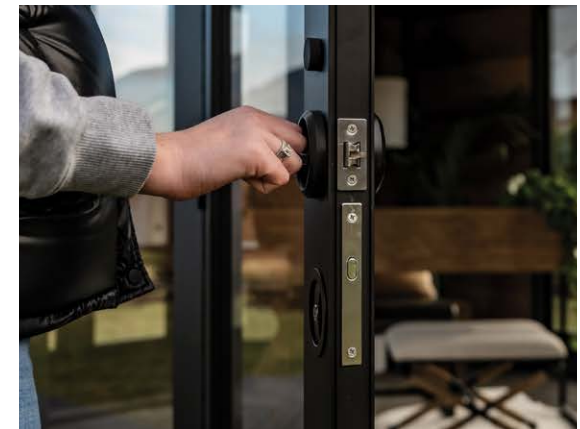

Visscher

FEATURES

One Folding Sliding Triple door

Two Folding Sliding Double doors

Full Glass Windows to bring in natural light

Robust Metal Wall Panels in your choice of colour

Minimal maintenance due to Metal Construction and Painted Wood Components

Upgrade your outdoor living experience with The **Duke**. Whether you're seeking a tranquil retreat, an entertainment hub, or a stylish addition to your property, this structure has you covered, quite literally.

With aluminum-framed, tempered glass doors offering clear openings of 120" and 80", this versatile structure is perfect for a pool house, outdoor living room, dining area, or backyard office.

Double door opening: 80"
Triple door opening: 120"