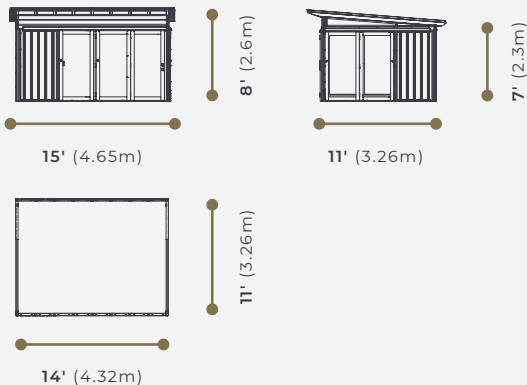

With aluminum-framed, tempered glass doors offering clear openings of 120" and 80", this versatile structure is perfect for a pool house, outdoor living room, dining area, or backyard office.

Double door opening: 80"
Triple door opening: 120"

DIMENSIONS *Approximate size

1 available option: 11x14

WOOD

METAL

Choose between:

*PRODUCT MAY BE SUBJECT TO BUILDING CODE REQUIREMENTS. IT IS THE CONSUMER'S RESPONSIBILITY TO INFORM THEMSELVES OF ANY RESTRICTIONS PRIOR TO PURCHASE.