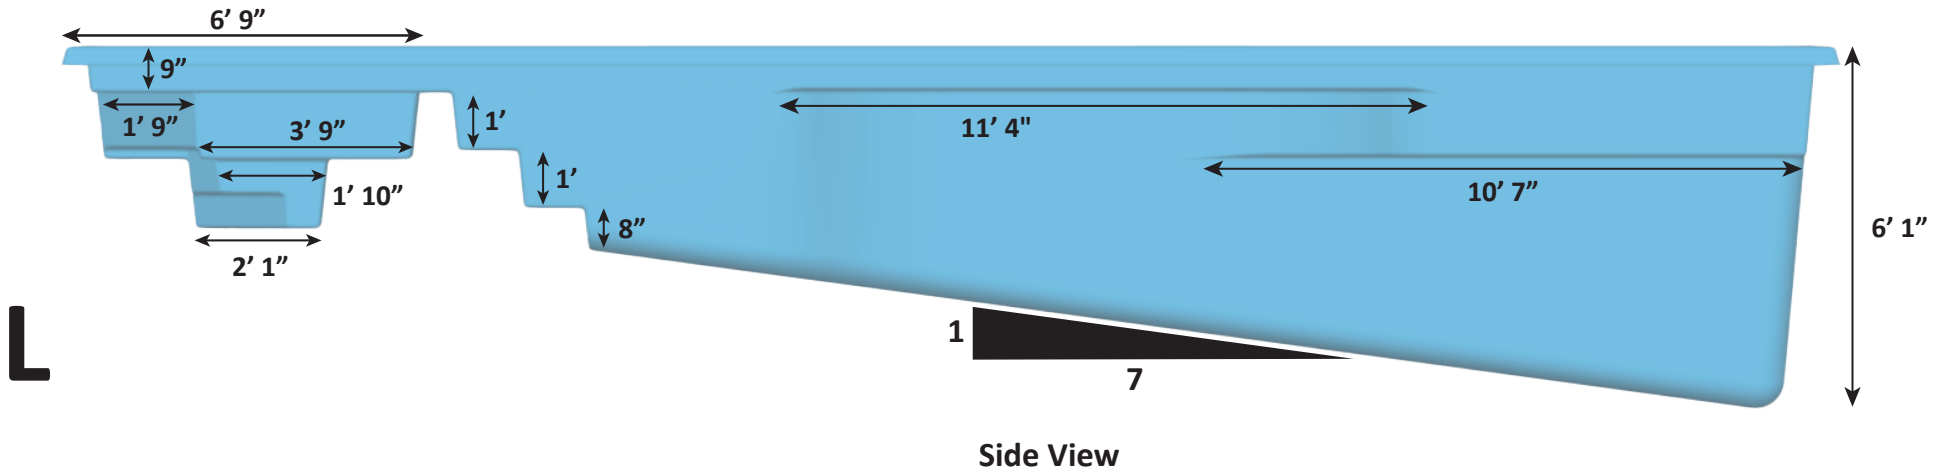

Over Head View

WYLELA COVE GRANDE DETAIL SHEET - 11-25-24 - REVISION 01

Pool + Spa Surface Area: 433.72 Sq. ft. (Spa: 41 Sq. ft.)
 Pool + Spa Perimeter: 88 Lin. ft. (Spa: 25.69 Lin. ft.)
 Pool + Spa Volume: 11,134 Gal. (Spa: 570 Gal.)
 Per sect. 8.1, surfaces that provide footing have slip resistant surfaces.
 All measurements are averages.

USA Specifications

WYLELA COVE GRANDE DETAIL SHEET - 11-25-24 - REVISION 01

Pool + Spa Surface Area: 433.72 Sq. ft. (Spa: 41 Sq. ft.)
 Pool + Spa Perimeter: 88 Lin. ft. (Spa: 25.69 Lin. ft.)
 Pool + Spa Volume: 11,134 Gal. (Spa: 570 Gal.)
 Per sect. 8.1, surfaces that provide footing have slip resistant surfaces.
 All measurements are averages.