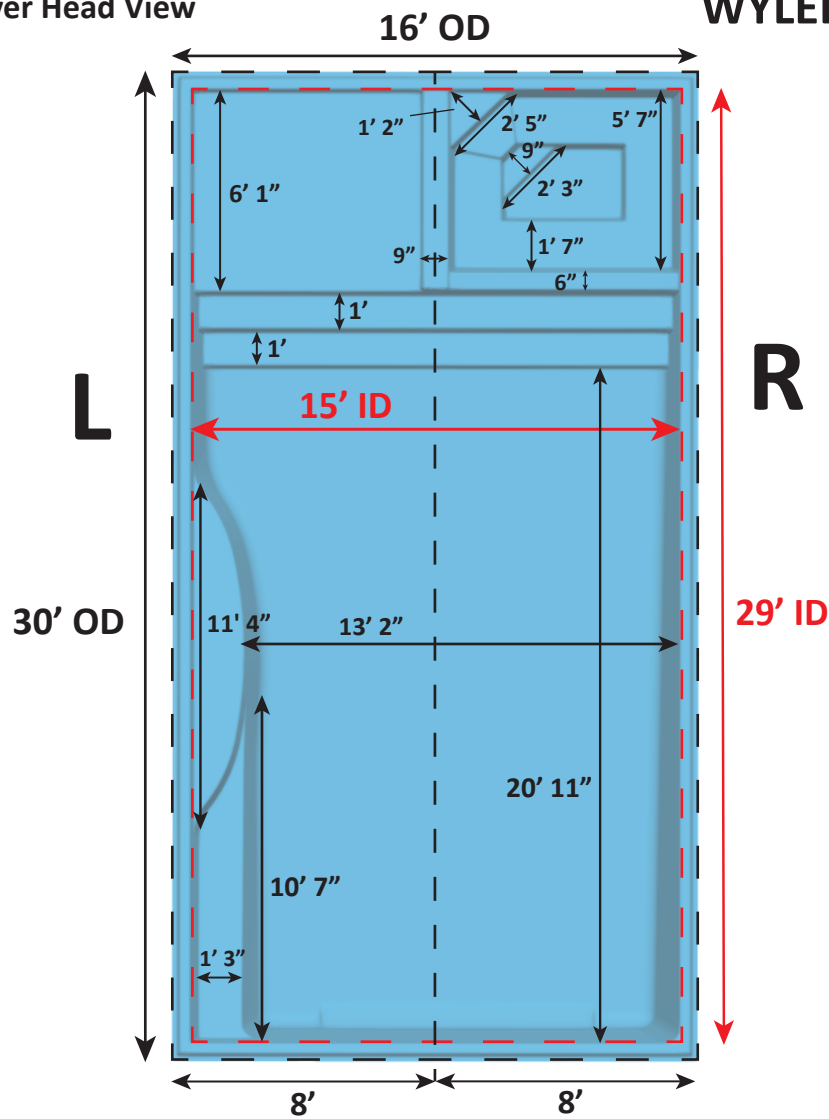

Over Head View

WYLELA COVE GRANDE DETAIL SHEET - 11-25-24 - REVISION 01

Pool + Spa Surface Area: 433.72 Sq. ft. (Spa: 41 Sq. ft.)
 Pool + Spa Perimeter: 88 Lin. ft. (Spa: 25.69 Lin. ft.)
 Pool + Spa Volume: 11,134 Gal. (Spa: 570 Gal.)
 Per sect. 8.1, surfaces that provide footing have slip resistant surfaces.
 All measurements are averages.

USA Specifications

WYLELA COVE GRANDE DETAIL SHEET - 11-25-24 - REVISION 01

Pool + Spa Surface Area: 433.72 Sq. ft. (Spa: 41 Sq. ft.)
 Pool + Spa Perimeter: 88 Lin. ft. (Spa: 25.69 Lin. ft.)
 Pool + Spa Volume: 11,134 Gal. (Spa: 570 Gal.)
 Per sect. 8.1, surfaces that provide footing have slip resistant surfaces.
 All measurements are averages.

USA Specifications