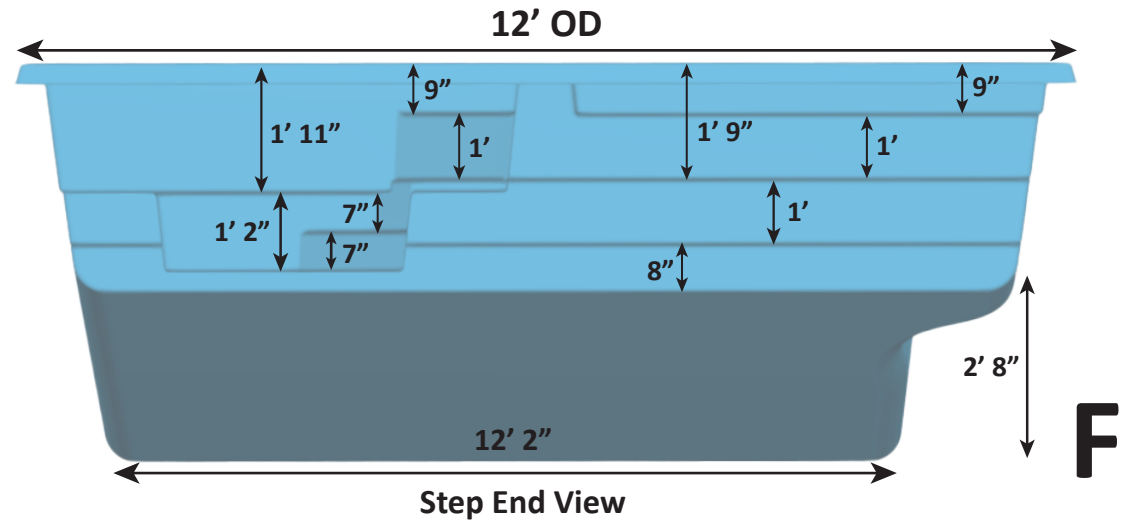

Over Head View

WYLELA COVE GRANDE DETAIL SHEET - 11-25-24 - REVISION 01

Pool + Spa Surface Area: 433.72 Sq. ft. (Spa: 41 Sq. ft.)
 Pool + Spa Perimeter: 88 Lin. ft. (Spa: 25.69 Lin. ft.)
 Pool + Spa Volume: 11,134 Gal. (Spa: 570 Gal.)
 Per sect. 8.1, surfaces that provide footing have slip resistant surfaces.
 All measurements are averages.

USA Specifications

WYLELA COVE GRANDE DETAIL SHEET - 11-25-24 - REVISION 01

Pool + Spa Surface Area: 433.72 Sq. ft. (Spa: 41 Sq. ft.)
 Pool + Spa Perimeter: 88 Lin. ft. (Spa: 25.69 Lin. ft.)
 Pool + Spa Volume: 11,134 Gal. (Spa: 570 Gal.)
 Per sect. 8.1, surfaces that provide footing have slip resistant surfaces.
 All measurements are averages.