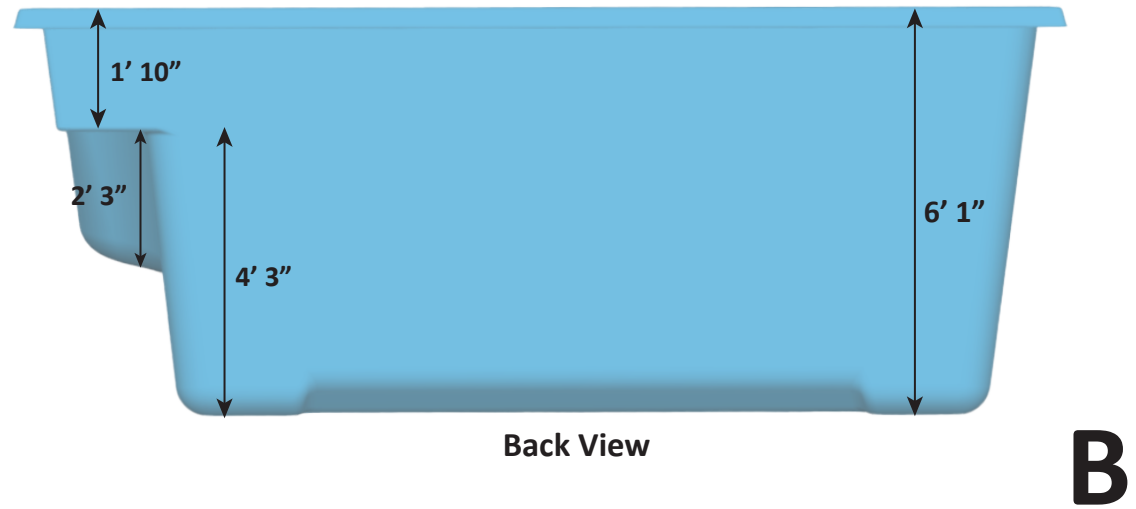

Over Head View

WYLELA COVE GRANDE DETAIL SHEET - 11-25-24 - REVISION 01

Pool + Spa Surface Area: 433.72 Sq. ft. (Spa: 41 Sq. ft.)
 Pool + Spa Perimeter: 88 Lin. ft. (Spa: 25.69 Lin. ft.)
 Pool + Spa Volume: 11,134 Gal. (Spa: 570 Gal.)
 Per sect. 8.1, surfaces that provide footing have slip resistant surfaces.
 All measurements are averages.

USA Specifications

WYLELA COVE GRANDE DETAIL SHEET - 11-25-24 - REVISION 01

Pool + Spa Surface Area: 433.72 Sq. ft. (Spa: 41 Sq. ft.)
 Pool + Spa Perimeter: 88 Lin. ft. (Spa: 25.69 Lin. ft.)
 Pool + Spa Volume: 11,134 Gal. (Spa: 570 Gal.)
 Per sect. 8.1, surfaces that provide footing have slip resistant surfaces.
 All measurements are averages.