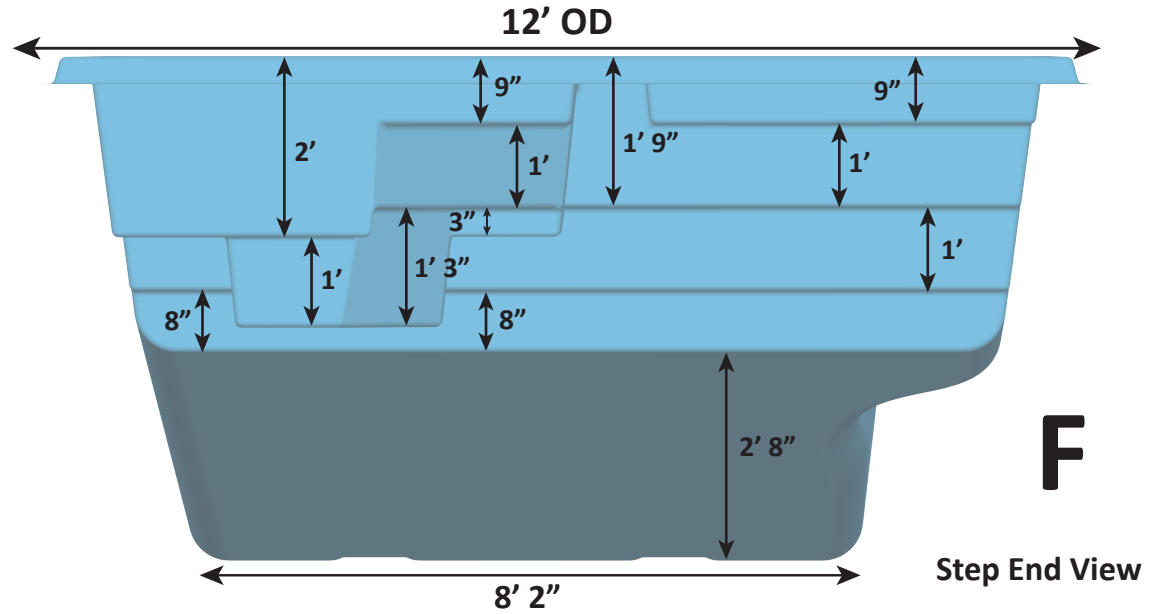

Over Head View

WYLELA COVE DETAIL SHEET - 10-04-24 - REVISION 01

Pool + Spa Surface Area: 321.6 Sq. ft. (Spa: 31.42 Sq. ft.)  
 Pool + Spa Perimeter: 80.36 Lin. ft. (Spa: 22.42 Lin. ft.)  
 Pool + Spa Volume: 7,832 Gal. (Spa: 462 Gal.)  
 Per sect. 8.1, surfaces that provide footing have slip resistant surfaces.  
 All measurements are averages.

# WYLELA COVE DETAIL SHEET - 10-04-24 - REVISION 01

Side View

Pool + Spa Surface Area: 321.6 Sq. ft. (Spa: 31.42 Sq. ft.)  
 Pool + Spa Perimeter: 80.36 Lin. ft. (Spa: 22.42 Lin. ft.)  
 Pool + Spa Volume: 7,832 Gal. (Spa: 462 Gal.)  
 Per sect. 8.1, surfaces that provide footing have slip resistant surfaces.  
 All measurements are averages.