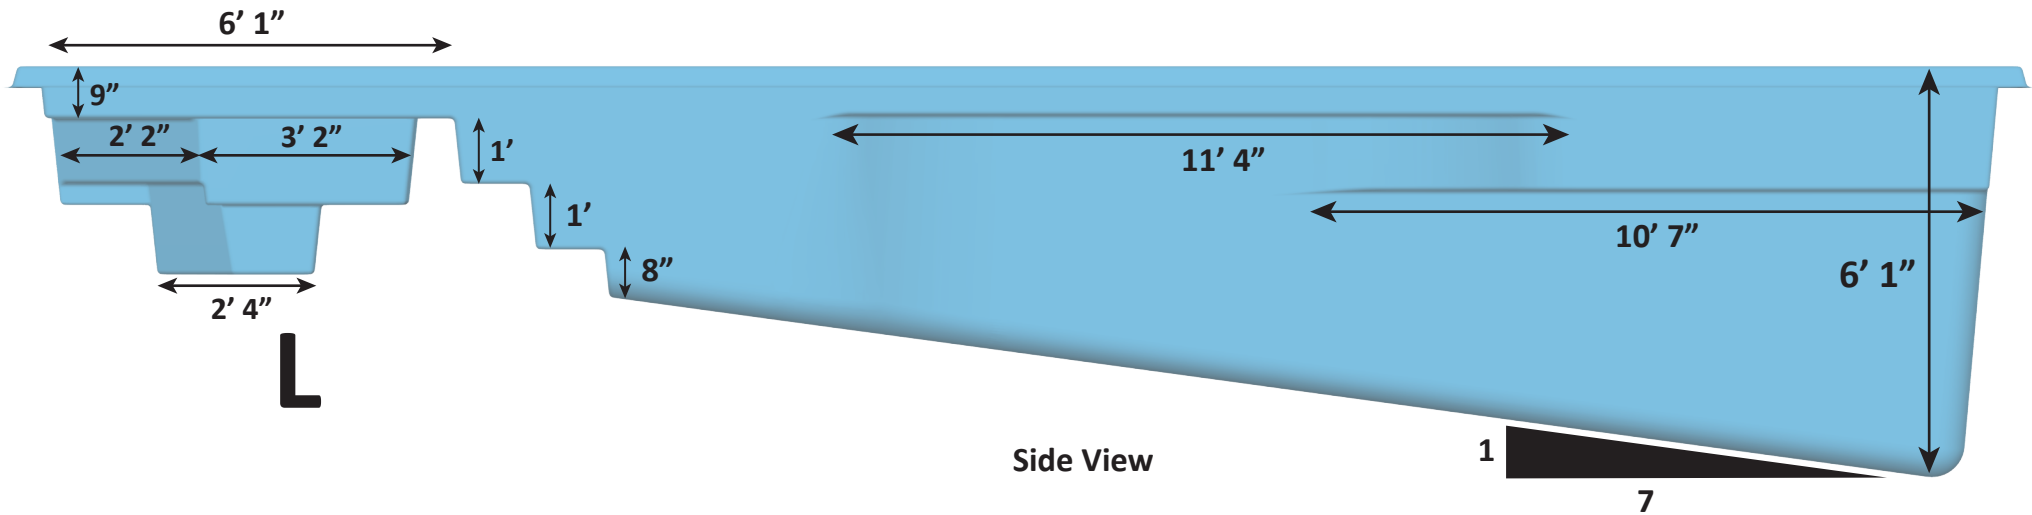

Over Head View

WYLELA COVE DETAIL SHEET - 10-04-24 - REVISION 01

Pool + Spa Surface Area: 321.6 Sq. ft. (Spa: 31.42 Sq. ft.)  
 Pool + Spa Perimeter: 80.36 Lin. ft. (Spa: 22.42 Lin. ft.)  
 Pool + Spa Volume: 7,832 Gal. (Spa: 462 Gal.)  
 Per sect. 8.1, surfaces that provide footing have slip resistant surfaces.  
 All measurements are averages.

# WYLELA COVE DETAIL SHEET - 10-04-24 - REVISION 01

Side View

Pool + Spa Surface Area: 321.6 Sq. ft. (Spa: 31.42 Sq. ft.)  
 Pool + Spa Perimeter: 80.36 Lin. ft. (Spa: 22.42 Lin. ft.)  
 Pool + Spa Volume: 7,832 Gal. (Spa: 462 Gal.)  
 Per sect. 8.1, surfaces that provide footing have slip resistant surfaces.  
 All measurements are averages.