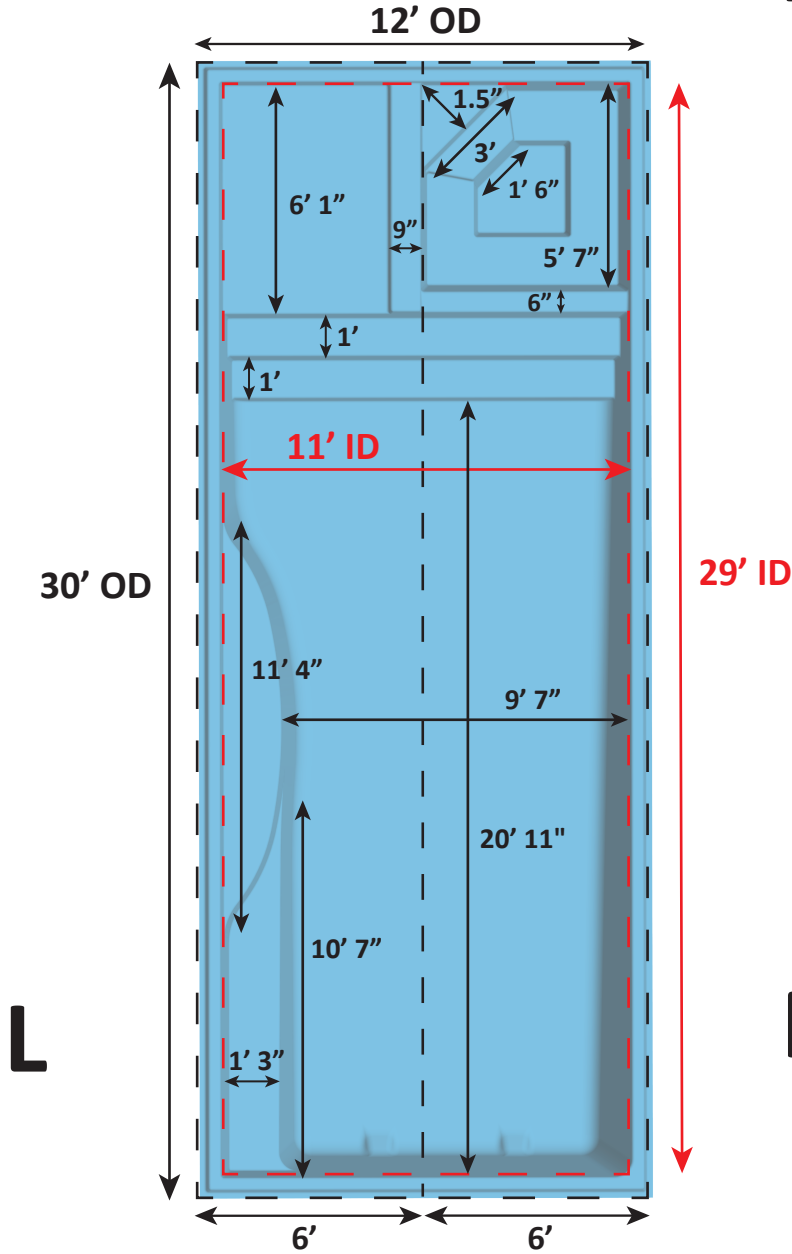

Over Head View

WYLELA COVE DETAIL SHEET - 10-04-24 - REVISION 01

Pool + Spa Surface Area: 321.6 Sq. ft. (Spa: 31.42 Sq. ft.)  
 Pool + Spa Perimeter: 80.36 Lin. ft. (Spa: 22.42 Lin. ft.)  
 Pool + Spa Volume: 7,832 Gal. (Spa: 462 Gal.)  
 Per sect. 8.1, surfaces that provide footing have slip resistant surfaces.  
 All measurements are averages.

# WYLELA COVE DETAIL SHEET - 10-04-24 - REVISION 01

Side View

Pool + Spa Surface Area: 321.6 Sq. ft. (Spa: 31.42 Sq. ft.)  
 Pool + Spa Perimeter: 80.36 Lin. ft. (Spa: 22.42 Lin. ft.)  
 Pool + Spa Volume: 7,832 Gal. (Spa: 462 Gal.)  
 Per sect. 8.1, surfaces that provide footing have slip resistant surfaces.  
 All measurements are averages.