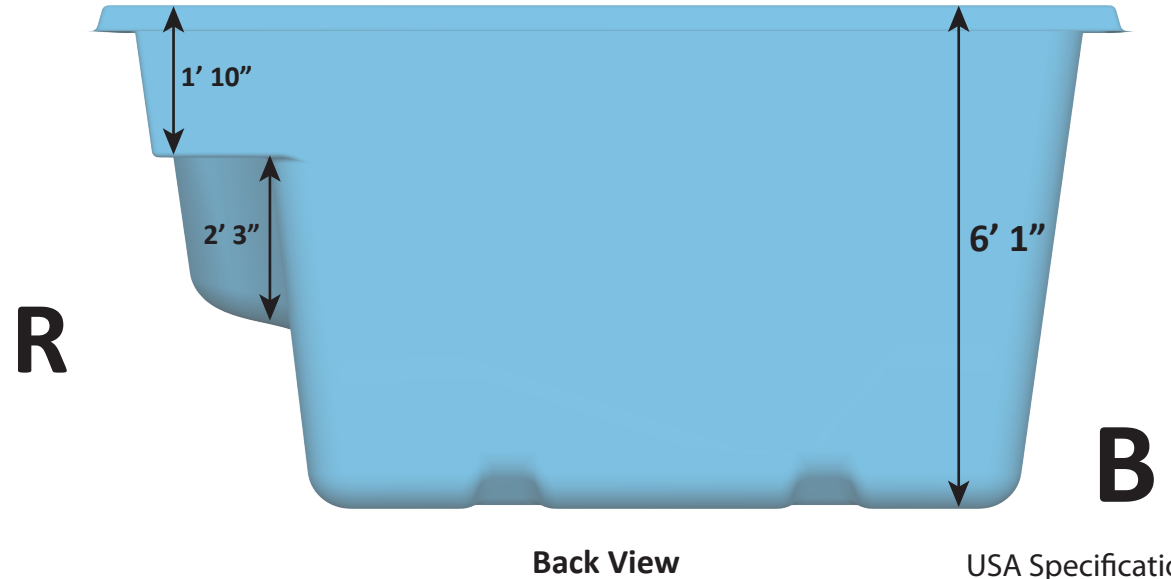

Over Head View

WYLELA COVE DETAIL SHEET - 10-04-24 - REVISION 01

Pool + Spa Surface Area: 321.6 Sq. ft. (Spa: 31.42 Sq. ft.)  
 Pool + Spa Perimeter: 80.36 Lin. ft. (Spa: 22.42 Lin. ft.)  
 Pool + Spa Volume: 7,832 Gal. (Spa: 462 Gal.)  
 Per sect. 8.1, surfaces that provide footing have slip resistant surfaces.  
 All measurements are averages.

# WYLELA COVE DETAIL SHEET - 10-04-24 - REVISION 01

Side View

Pool + Spa Surface Area: 321.6 Sq. ft. (Spa: 31.42 Sq. ft.)  
 Pool + Spa Perimeter: 80.36 Lin. ft. (Spa: 22.42 Lin. ft.)  
 Pool + Spa Volume: 7,832 Gal. (Spa: 462 Gal.)  
 Per sect. 8.1, surfaces that provide footing have slip resistant surfaces.  
 All measurements are averages.