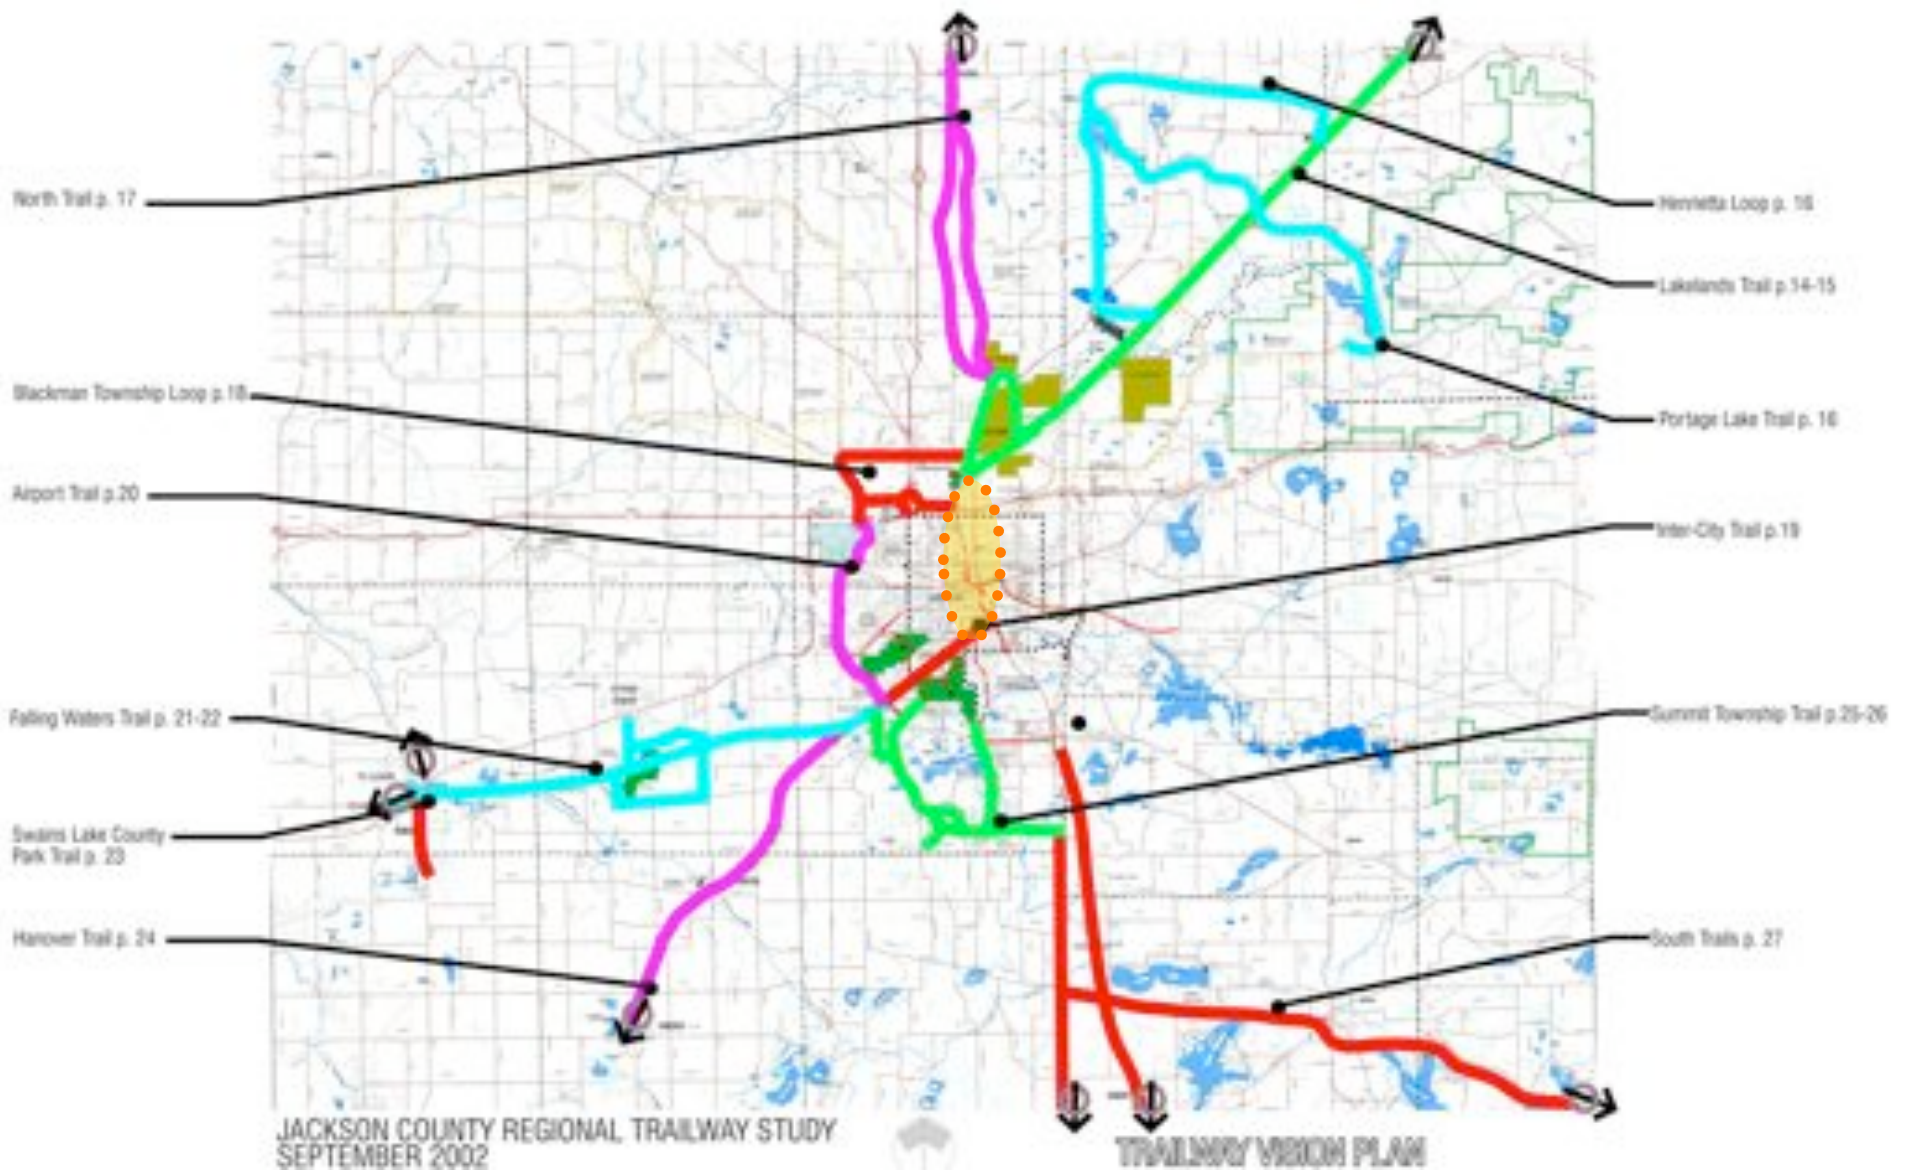

The Pulse of the **Community** 
 Connecting People with **Places, History, and Culture** on the Grand River Arts Walk
 hamiltonanderson

Connect People with Places - Downtown Jackson to the 'Armory Arts' Mixed Use, Artist Focused Development

Grand River ArtsWalk regional greenways Jackson, MI

Grand River ArtsWalk route opportunities Jackson, MI

Grand River ArtsWalkpublic workshops.....Jackson, MI

pulse:
the heartbeat of the community

Grand River **ArtsWalk**

design concept

Jackson, MI

Grand River ArtsWalk

design elements

Jackson, MI

Grand River ArtsWalk rail with trail Jackson, MI

Grand River ArtsWalk

design elements

Jackson, MI

Grand River ArtsWalk

gateway to industrial
district

Jackson, MI

Grand River ArtsWalk gateway to industrial Jackson, MI
district

Glick Highway

Mechanic St.

Grand River ArtsWalk