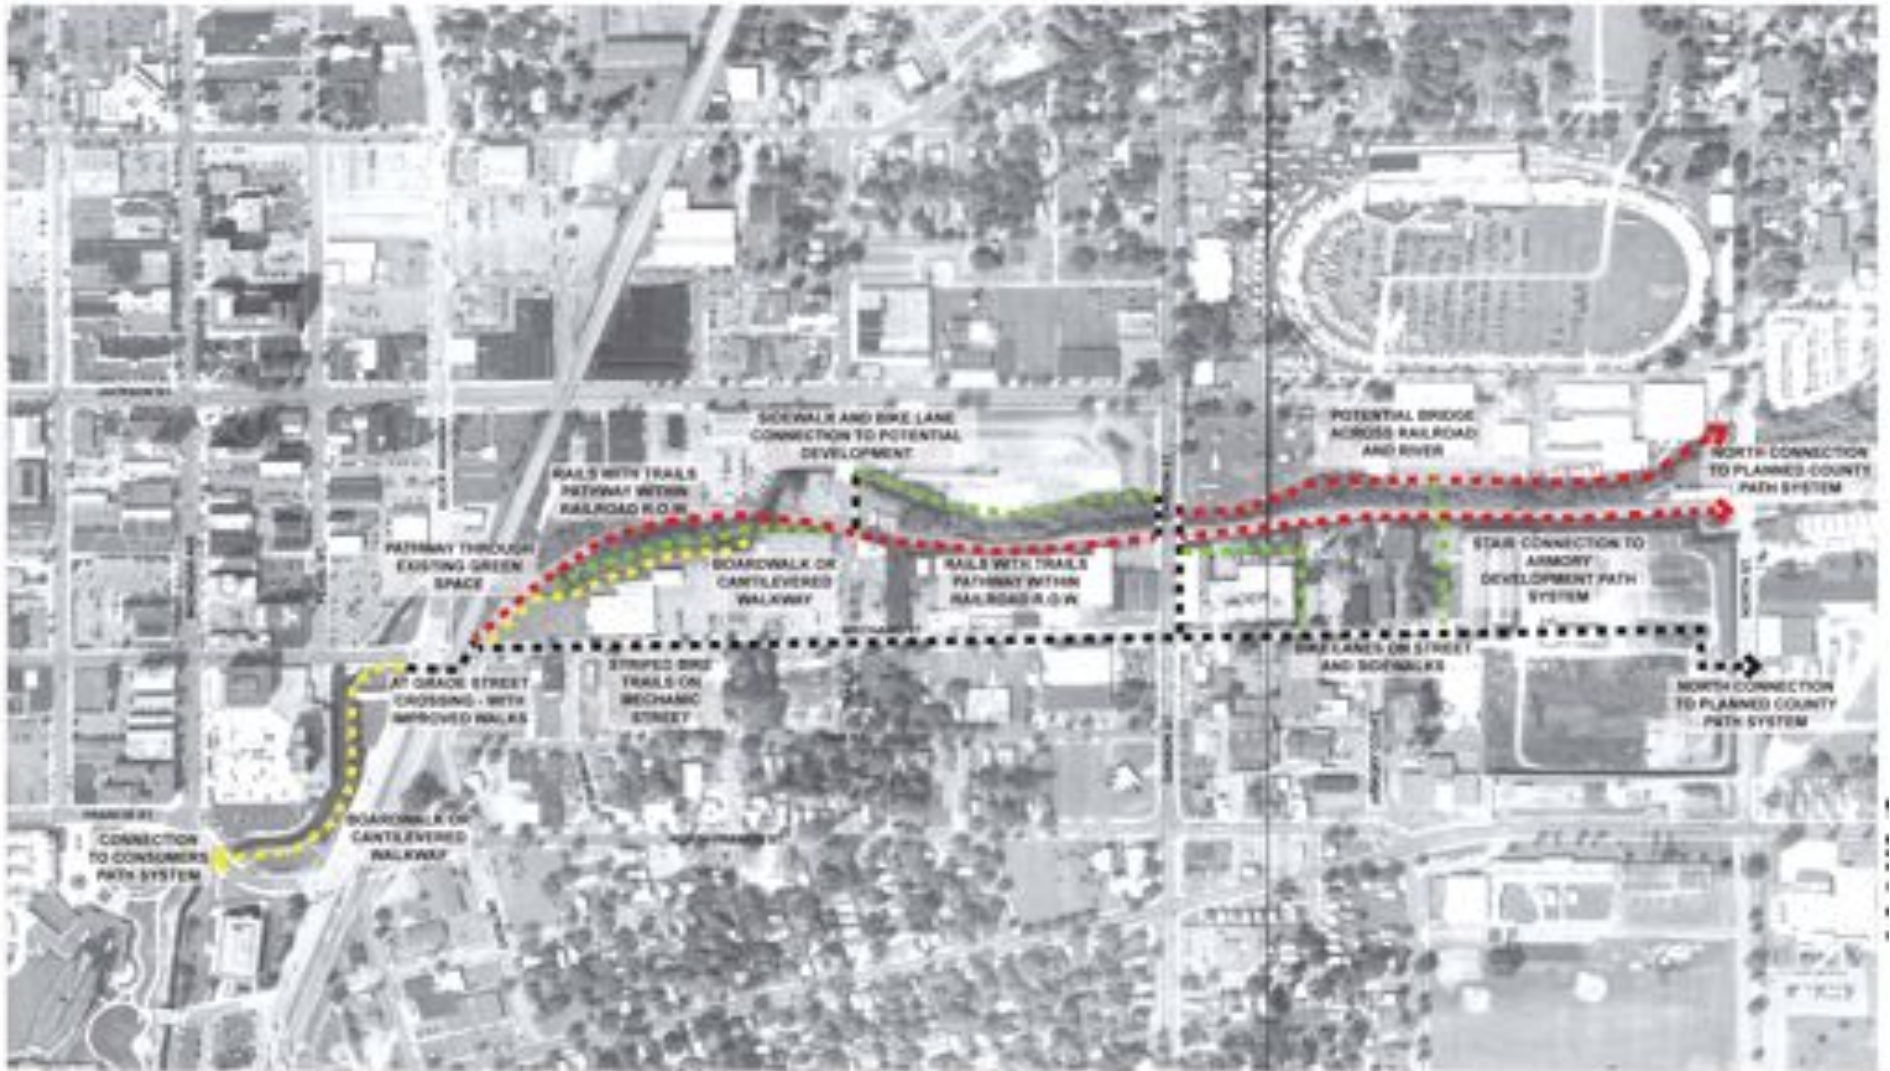

The Pulse of the **Community** 
 Connecting People with **Places, History, and Culture** on the Grand River Arts Walk
 hamiltonanderson

Connect People with Places - Downtown Jackson to the 'Armory Arts' Mixed Use, Artist Focused Development

Grand River ArtsWalk regional greenways Jackson, MI

Grand River ArtsWalk route opportunities Jackson, MI

Grand River ArtsWalkpublic workshops.....Jackson, MI

pulse:
the heartbeat of the community

Grand River **ArtsWalk**

design concept

Jackson, MI

Grand River ArtsWalk

design elements

Jackson, MI

Grand River ArtsWalk rail with trail Jackson, MI

Grand River ArtsWalk

design elements

Jackson, MI

Grand River ArtsWalk

gateway to industrial
district

Jackson, MI

Grand River ArtsWalk gateway to industrial Jackson, MI
district

Glick Highway

Mechanic St.

Grand River ArtsWalk