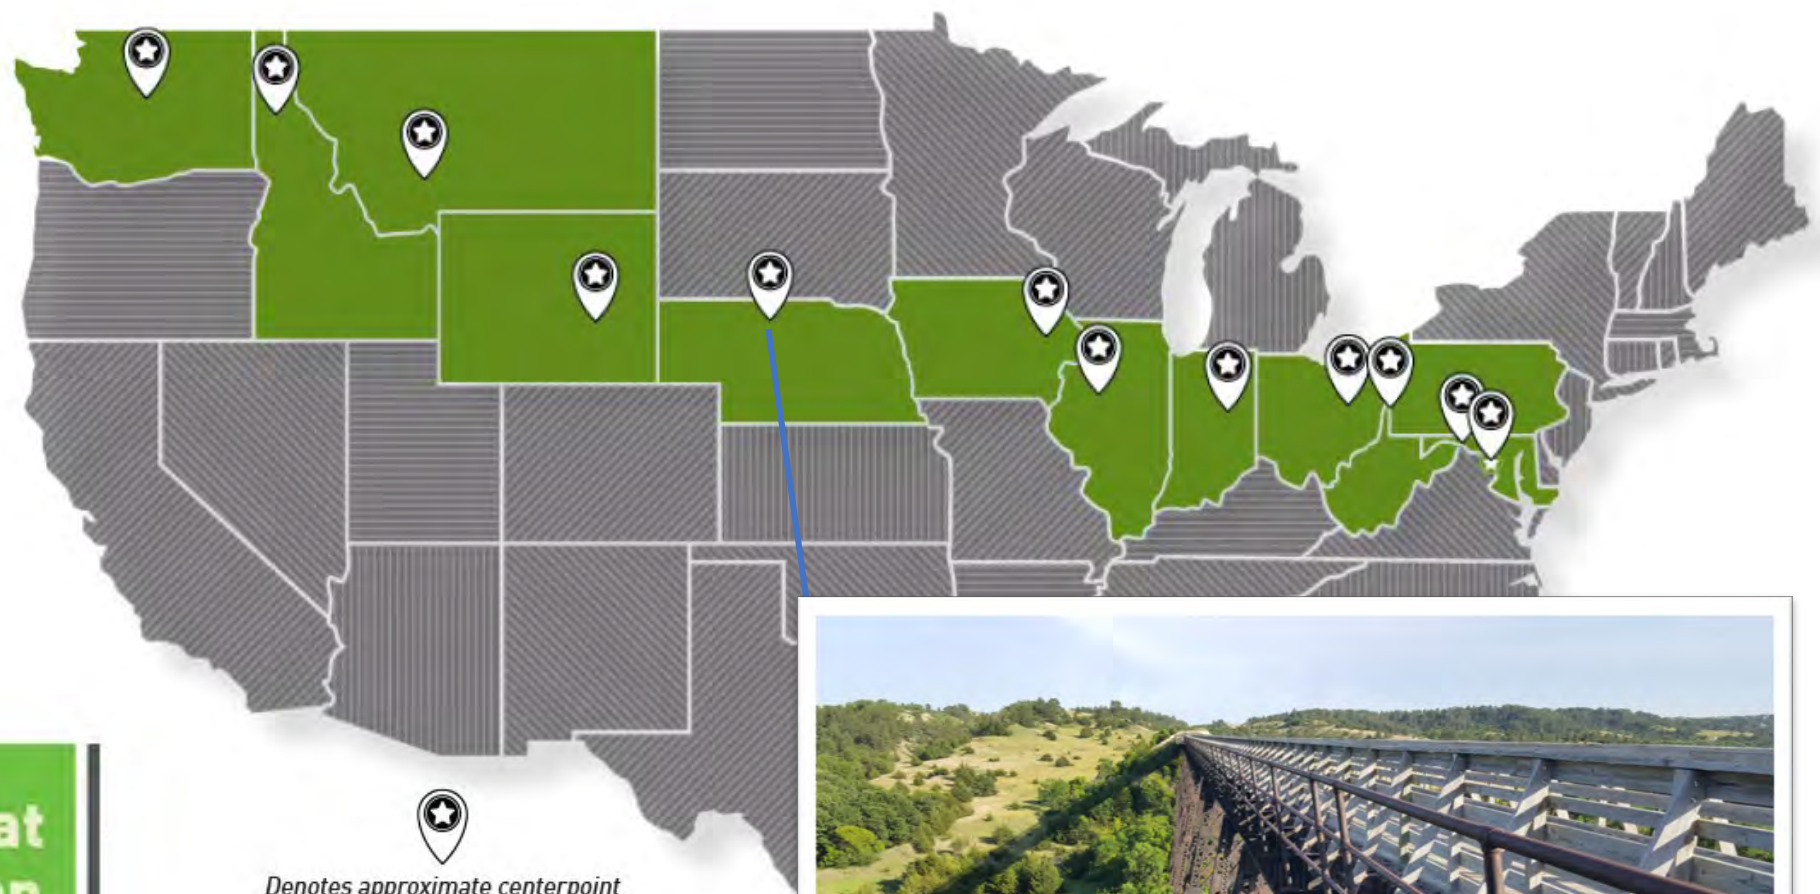

rails-to-trails
conservancy

railstotrails.org

43965

The Great American Rail-Trail Gateways

Denotes approximate centerpoint of gateway trails

The Great American Rail-Trail Gateways

 Denotes approximate centerpoint of gateway trails

Mooove along now.

Denotes approximate centerpoint of gateway trails

The Great American Rail-Trail Gateways

991847

OPEN

THE MILWAUKEE ROAD

native americans

The Great American Rail-Trail Gateways

Denotes approximate centerpoint of gateway trails

Snowman
Train

The Great American Rail-Trail Gateways

Denotes approximate centerpoint of gateway trails

JOHN WAYNE PIONEER WAGONS AND RIDERS ASSOCIATION

The Great American Rail-Trail Gateways

Denotes approximate centerpoint of gateway trails

Who? Me?

Denotes approximate centerpoint of gateway trails

The Great American Rail-Trail Gateways

rails-to-trails
conservancy

railstotrails.org