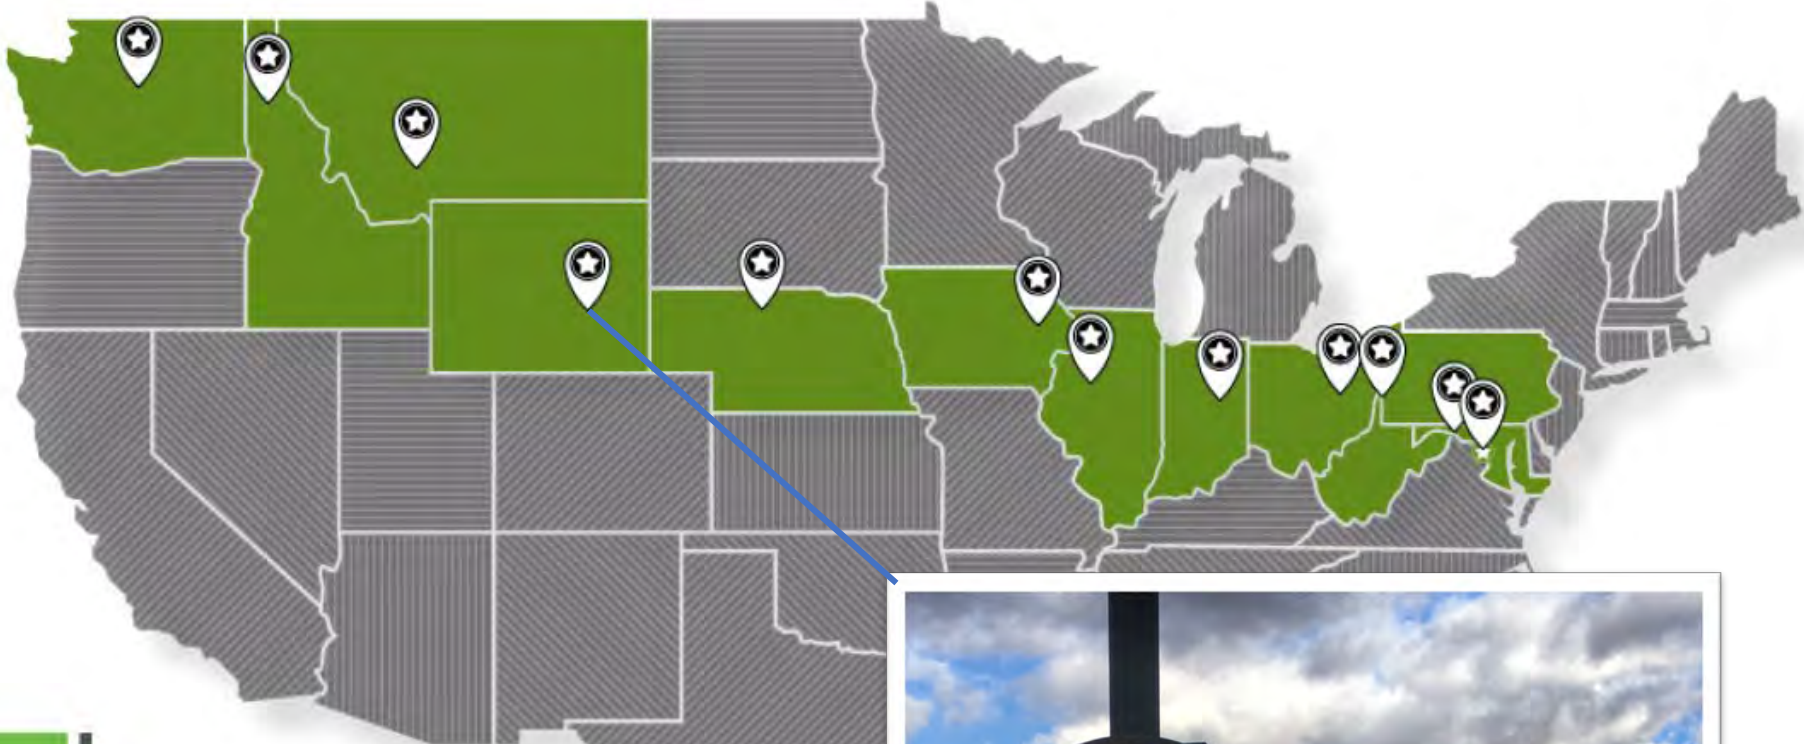

rails-to-trails
conservancy

railstotrails.org

43965

The Great American Rail-Trail Gateways

Denotes approximate centerpoint of gateway trails

The Great American Rail-Trail Gateways

 Denotes approximate centerpoint of gateway trails

Mooove along now.

Denotes approximate centerpoint of gateway trails

The Great American Rail-Trail Gateways

991847

OPEN

THE MILWAUKEE ROAD

native americans

The Great American Rail-Trail Gateways

Denotes approximate centerpoint of gateway trails

Snowman
Train

The Great American Rail-Trail Gateways

Denotes approximate centerpoint of gateway trails

JOHN WAYNE PIONEER WAGONS AND RIDERS ASSOCIATION

The Great American Rail-Trail Gateways

Denotes approximate centerpoint of gateway trails

Who? Me?

Denotes approximate centerpoint of gateway trails

The Great American Rail-Trail Gateways

rails-to-trails
conservancy

railstotrails.org