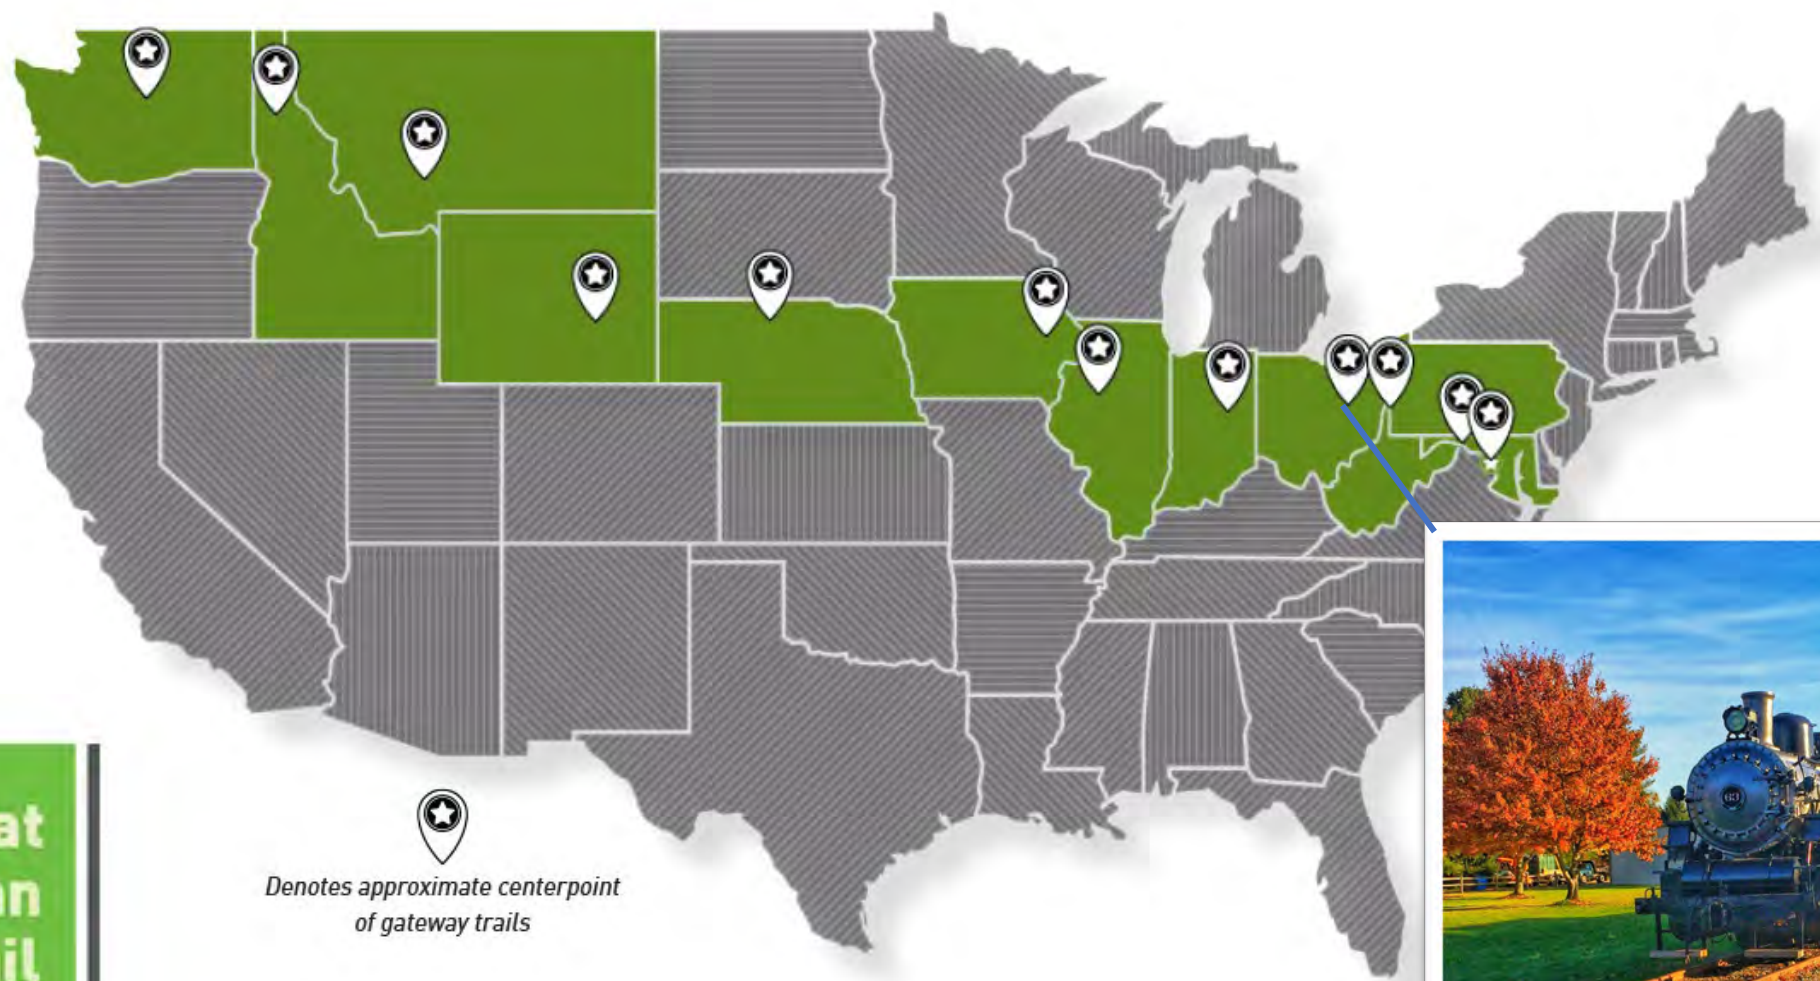

rails-to-trails
conservancy

railstotrails.org

43965

The Great American Rail-Trail Gateways

Denotes approximate centerpoint of gateway trails

The Great American Rail-Trail Gateways

 Denotes approximate centerpoint of gateway trails

Mooove along now.

Denotes approximate centerpoint of gateway trails

The Great American Rail-Trail Gateways

991847

OPEN

THE MILWAUKEE ROAD

native americans

The Great American Rail-Trail Gateways

Denotes approximate centerpoint of gateway trails

Snowman
Train

The Great American Rail-Trail Gateways

Denotes approximate centerpoint of gateway trails

JOHN WAYNE PIONEER WAGONS AND RIDERS ASSOCIATION

The Great American Rail-Trail Gateways

Denotes approximate centerpoint of gateway trails

Who? Me?

Denotes approximate centerpoint of gateway trails

The Great American Rail-Trail Gateways

rails-to-trails
conservancy

railstotrails.org