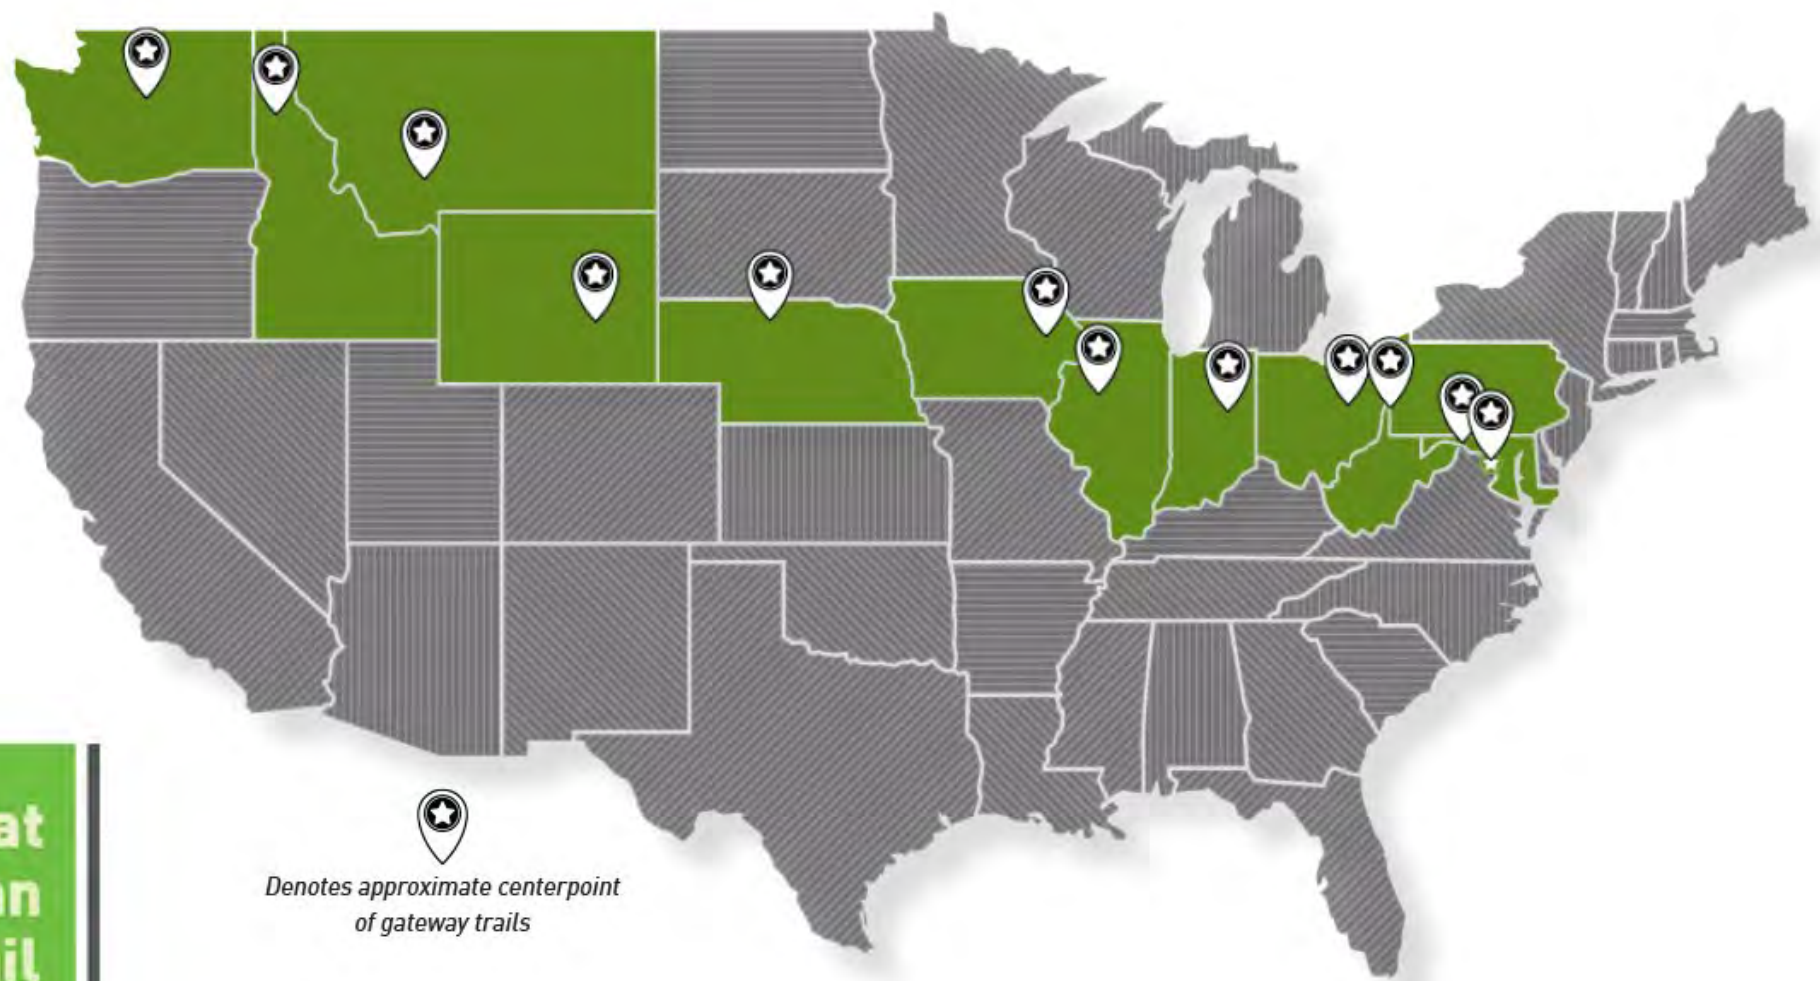

rails-to-trails
conservancy

railstotrails.org

43965

The Great American Rail-Trail Gateways

Denotes approximate centerpoint of gateway trails

The Great American Rail-Trail Gateways

 Denotes approximate centerpoint of gateway trails

Mooove along now.

Denotes approximate centerpoint of gateway trails

The Great American Rail-Trail Gateways

991847

OPEN

THE MILWAUKEE ROAD

native americans

The Great American Rail-Trail Gateways

Denotes approximate centerpoint of gateway trails

Snowman
Train

The Great American Rail-Trail Gateways

Denotes approximate centerpoint of gateway trails

JOHN WAYNE PIONEER WAGONS AND RIDERS ASSOCIATION

The Great American Rail-Trail Gateways

Denotes approximate centerpoint of gateway trails

Who? Me?

Denotes approximate centerpoint of gateway trails

The Great American Rail-Trail Gateways

rails-to-trails
conservancy

railstotrails.org