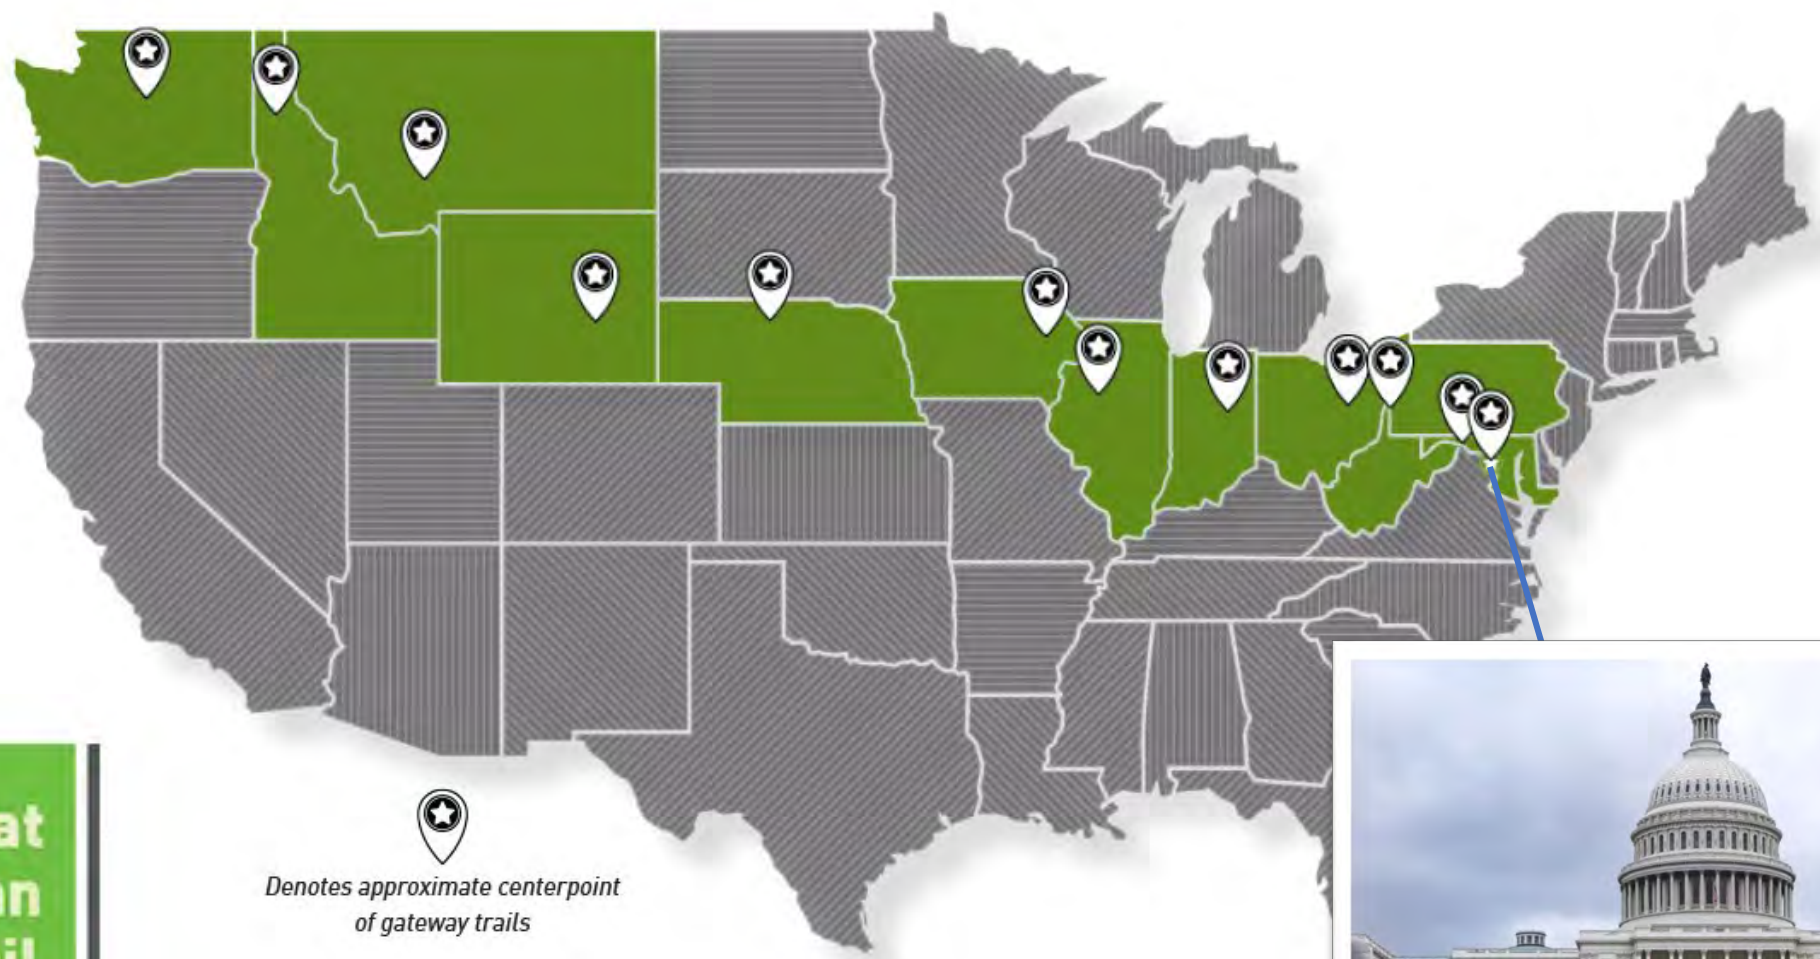

rails-to-trails
conservancy

railstotrails.org

43965

The Great American Rail-Trail Gateways

Denotes approximate centerpoint of gateway trails

The Great American Rail-Trail Gateways

 Denotes approximate centerpoint of gateway trails

Mooove along now.

Denotes approximate centerpoint of gateway trails

The Great American Rail-Trail Gateways

991847

OPEN

THE MILWAUKEE ROAD

native americans

The Great American Rail-Trail Gateways

Denotes approximate centerpoint of gateway trails

Snowman
Train

The Great American Rail-Trail Gateways

Denotes approximate centerpoint of gateway trails

JOHN WAYNE PIONEER WAGONS AND RIDERS ASSOCIATION

The Great American Rail-Trail Gateways

Denotes approximate centerpoint of gateway trails

Who? Me?

Denotes approximate centerpoint of gateway trails

The Great American Rail-Trail Gateways

rails-to-trails
conservancy

railstotrails.org