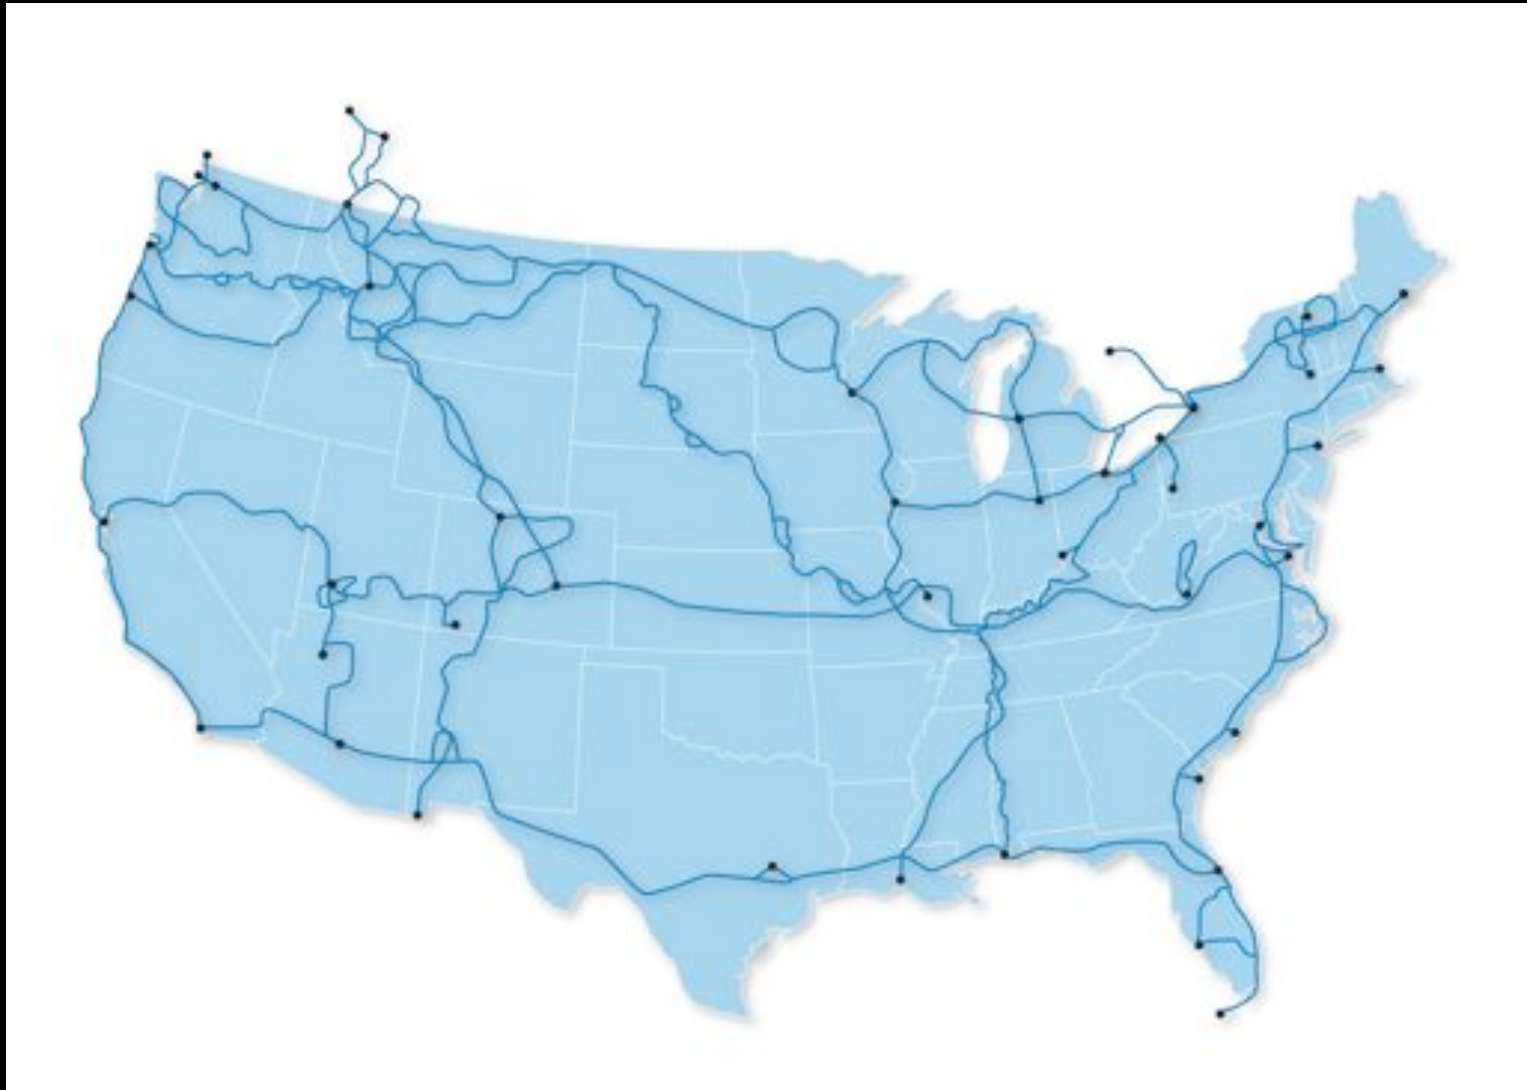

Adventure Cycling Route Network