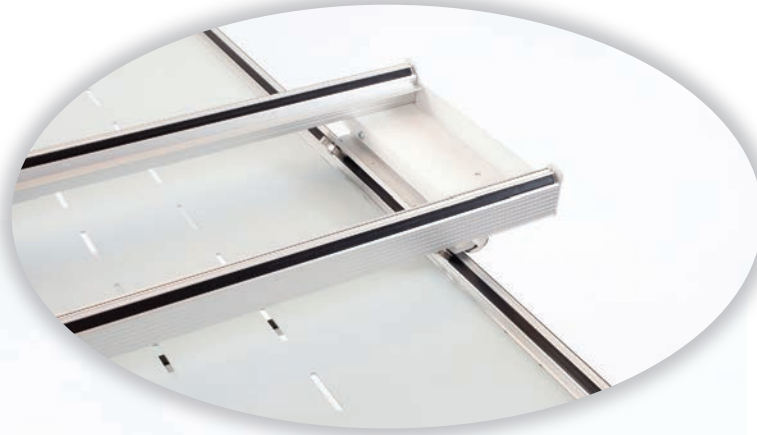

Onboard Bobbin Winder

Built-in bobbin winder allows you to wind a new bobbin while you are quilting.

Built-in Calculator

You can do your math right on the screen!

INSPIRA® *iQuilt*™ Frame

THE NEXT STEP FORWARD IN MACHINE QUILTING

SureTrack™ Dual Wheel Carriage Design

The dual SureTrack™ design improves stitch accuracy and eliminates flex while maintaining a smooth carriage motion.

New Professional 1 1/2" Steel Rails

The 1 1/2" steel rails increase the overall rail strength. A two foot extension can be added to the frame, extending it out to 12'. The rails include the Fabri-Fast™ system for quick and easy fabric installation.