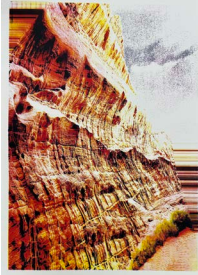

**Summits of Solitude Ji-Hye Kim**  
Exhibited Artworks – Price List

Summits of Solitude:  
Narratives in Nature 10.  
2024.  
Silkscreen installation.  
112 x 76 cm.(unframed)

**AED 4,000**

Summits of Solitude:  
Narratives in Nature 2.  
2024.  
Silkscreen installation.  
112 x 76 cm.(unframed)

**AED 4,000**

Summits of Solitude:  
Narratives in Nature 1.  
2024.  
Silkscreen installation.  
112 x 76 cm.(unframed)

**AED 4,000**

Summits of Solitude:  
Narratives in Nature 19.  
2024.  
Silkscreen installation.  
112 x 76 cm.(unframed)

**AED 4,000**

Summits of Solitude:  
Narratives in Nature 16.  
2024.  
Silkscreen installation.  
112 x 76 cm.(unframed)

**AED 4,000**

Summits of Solitude:  
Narratives in Nature 11.  
2024.  
Silkscreen installation.  
112 x 76 cm.(unframed)