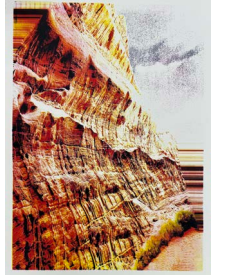

Summits of Solitude:  
Narratives in Nature 2.  
2024.  
Silkscreen installation.  
112 x 76 cm.(unframed)

**AED 4,000**

Summits of Solitude:  
Narratives in Nature 1.  
2024.  
Silkscreen installation.  
112 x 76 cm.(unframed)

**AED 4,000**

Summits of Solitude:  
Narratives in Nature 19.  
2024.  
Silkscreen installation.  
112 x 76 cm.(unframed)

**AED 4,000**

Summits of Solitude:  
Narratives in Nature 16.  
2024.  
Silkscreen installation.  
112 x 76 cm.(unframed)

**AED 4,000**

Summits of Solitude:  
Narratives in Nature 11.  
2024.  
Silkscreen installation.  
112 x 76 cm.(unframed)

**AED 4,000**