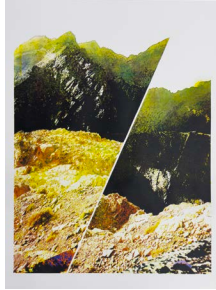

**Summits of Solitude Ji-Hye Kim**  
Exhibited Artworks – Price List

Summits of Solitude:  
Narratives in Nature 10.  
2024.  
Silkscreen installation.  
112 x 76 cm.(unframed)

**AED 4,000**

Summits of Solitude:  
Narratives in Nature 2.  
2024.  
Silkscreen installation.  
112 x 76 cm.(unframed)

**AED 4,000**

Summits of Solitude:  
Narratives in Nature 1.  
2024.  
Silkscreen installation.  
112 x 76 cm.(unframed)

**AED 4,000**

Summits of Solitude:  
Narratives in Nature 19.  
2024.  
Silkscreen installation.  
112 x 76 cm.(unframed)