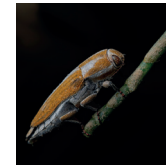

Jewel Beetle (Family
Buprestidae). 50 x 50 cm.
Digital print on
Hahnemuhle Photo rag 308
gsm.

AED 6750