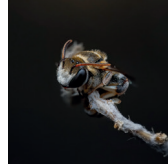

Earwing Ground Bee
(*Genus Pseudapis*)
50 x 50 cm.
Digital print on Hahnemuhle
Photo rag 308 gsm.

AED 6750