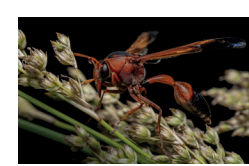

Red Potter Wasp
(*Delta dimidiatipenne*).
50 x 80 cm.
Digital print on Hahnemuhle
Photo rag 308 gsm.

AED 7700