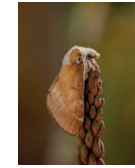

Jujube Lappet Moth
(*Streblote Siva*).
50 x 40 cm.
Digital print on Hahnemuhle
Photo rag 308 gsm.

AED 5500