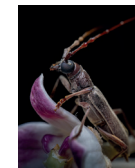

Longhorn Beetle (Derolus Iranensis).
50 x 40 cm.
Digital print on Hahnemuhle Photo rag 308 gsm.

AED 7700