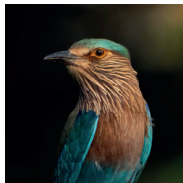

AED 6750

Common Kingfisher
(*Alcedo atthis*).
50 x 50 cm.
Digital print on Hahnemuhle
Photo rag 308 gsm.

AED 5500

Common Kingfisher
(*Alcedo atthis*).
50 x 35 cm.
Digital print on Hahnemuhle
Photo rag 308 gsm.

AED 4500

Common Kingfisher
(*Alcedo atthis*).
50 x 50 cm.
Digital print on Hahnemuhle
Photo rag 308 gsm.

AED 5500

Indian Roller
(*Coracias benghalensis*).
50 x 50 cm.
Digital print on Hahnemuhle
Photo rag 308 gsm.