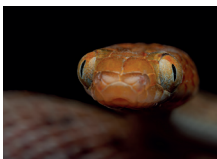

Arabian Cat Snake
(*Telescopus dhara dhara*).
50 x 70 cm.
Digital print on Hahnemuhle
Photo rag 308 gsm.

AED 6750