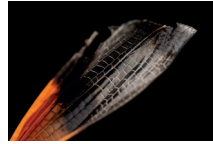

The Wing.
50 x 75 cm.
Digital print on Hahnemuhle Photo rag 308 gsm.

AED 9950