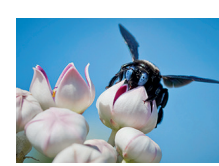

Carpenter Bee Xylocopa
fenestrata (Ctenoxylocopa).
50 x 75 cm.
Digital print on Hahnemuhle
Photo rag 308 gsm.

AED 9950