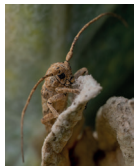

Flat-faced long-horned
beetle (Subfamily *Lamiinae*).
50 x 40 cm.
Digital print on Hahnemuhle
Photo rag 308 gsm.

AED 5500