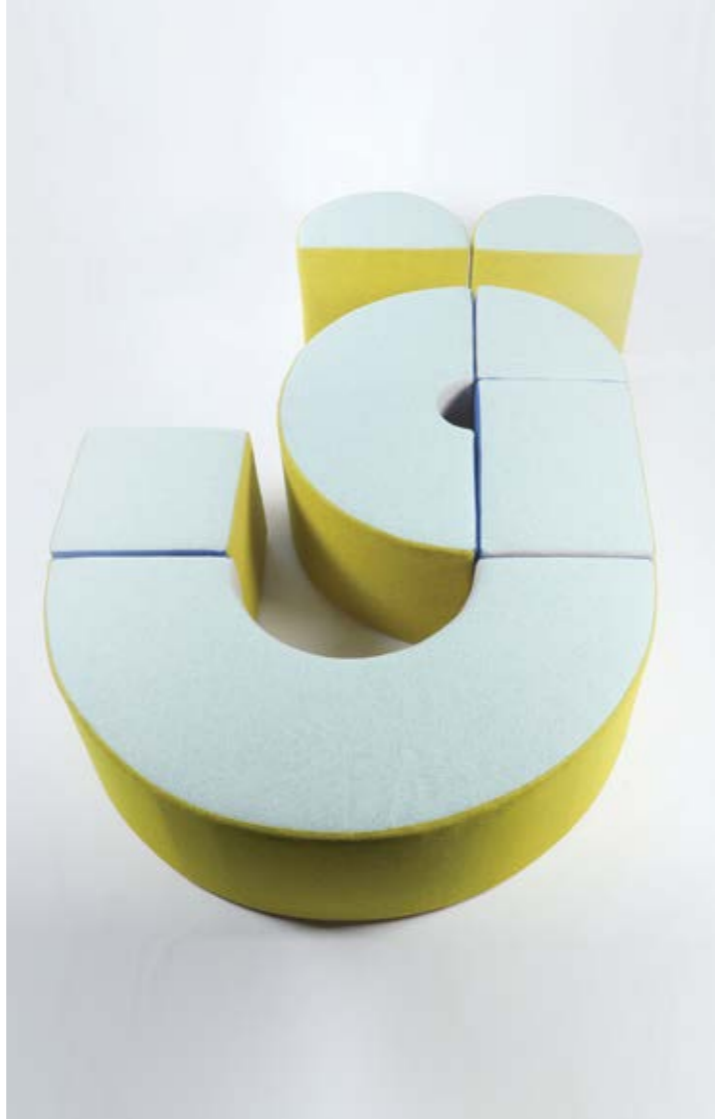

## DHADH

Lujain Abulfaraj

2017. Children's seating.

HD foam, fabric (available in vinyl or wool).

280 (L) x 140 (W) x 40 (H) cm.

Available in vinyl or wool limited edition series of 3 and 15.

**Price upon request.**