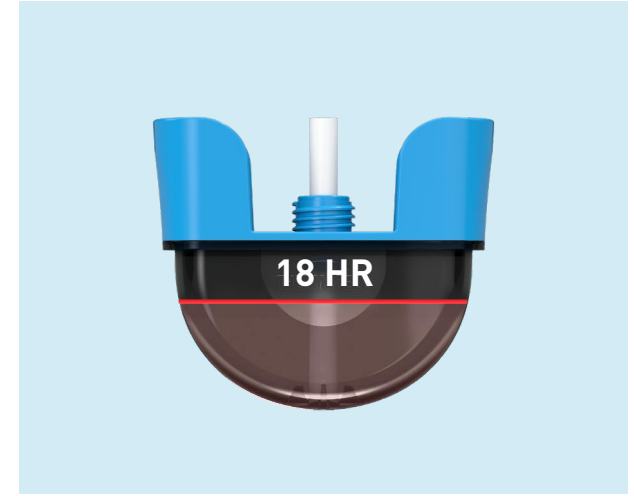

### Small Universal Cartridges

● 8 HR REFILL

● 12 HR REFILL

● 18 HR REFILL

### Large Universal Cartridges

● 36 HR REFILL

● 40 HR REFILL