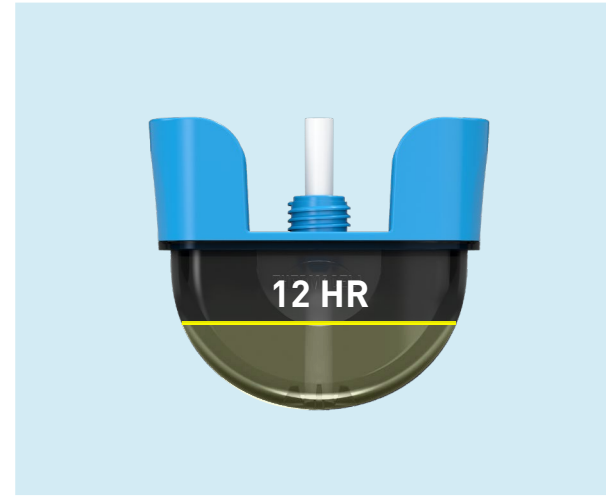

### Small Universal Cartridges

● 8 HR REFILL

● 12 HR REFILL

● 18 HR REFILL

### Large Universal Cartridges

● 36 HR REFILL

● 40 HR REFILL