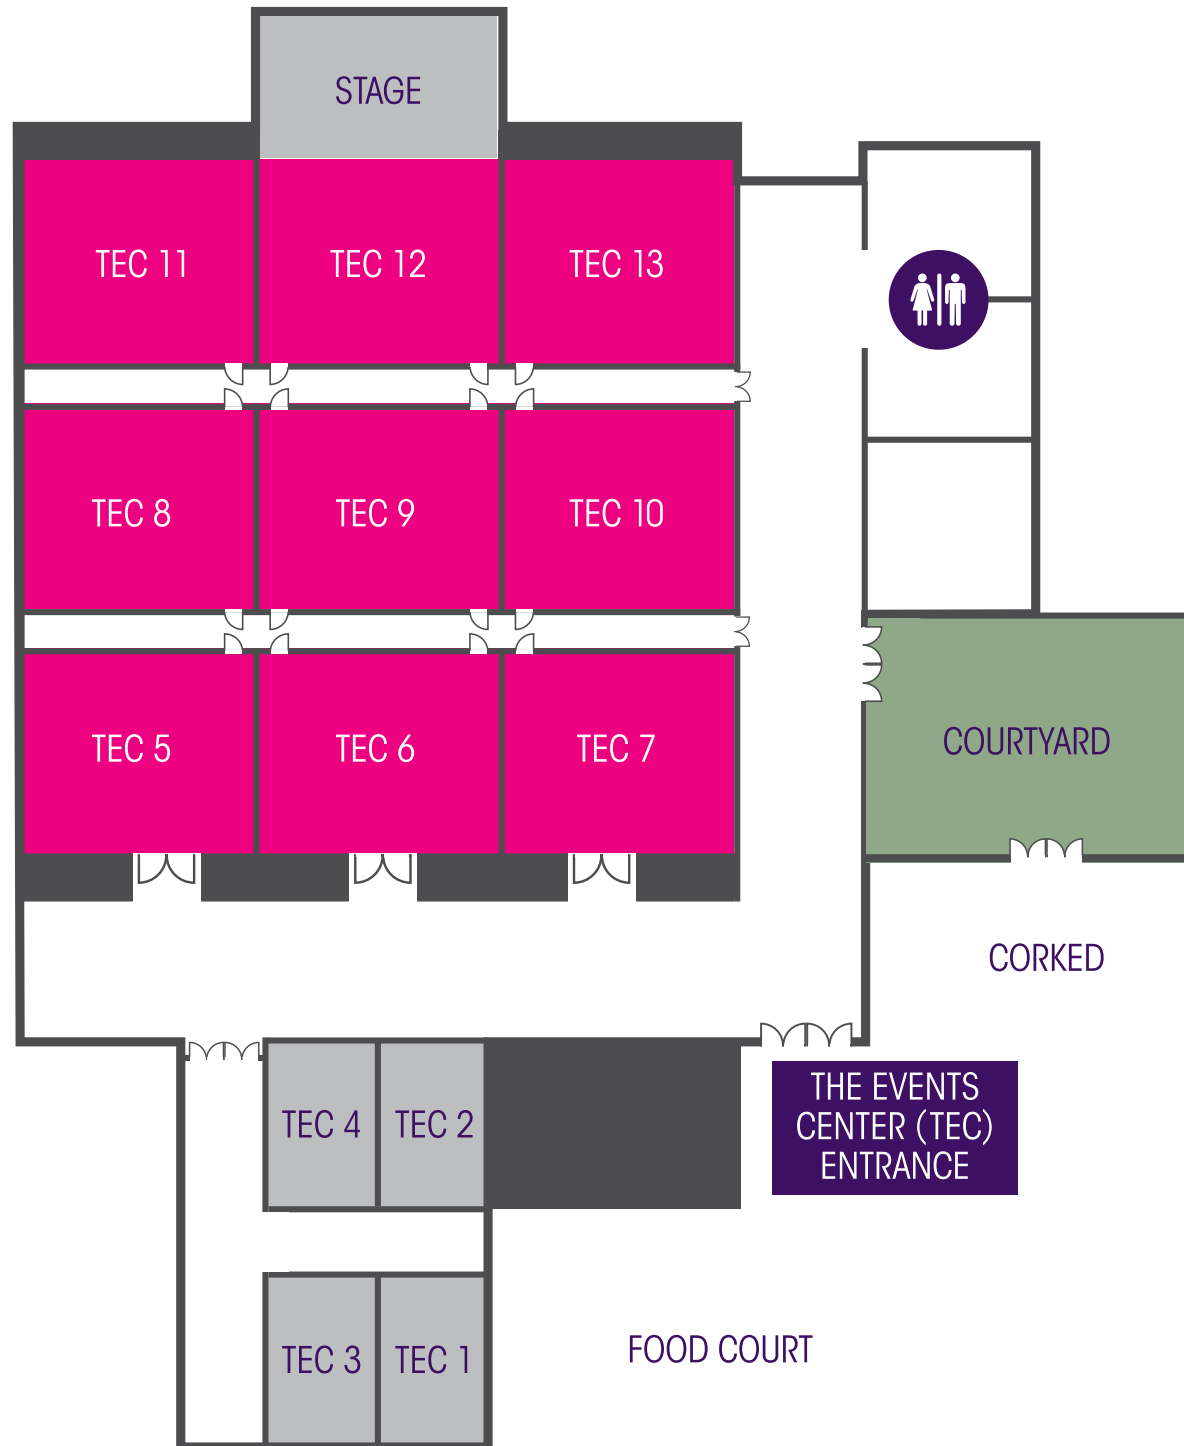

DIAMOND LOUNGE FLOOR PLAN

PRE-FUNCTION AREA FLOOR PLAN

THE EVENTS CENTER (TEC) ROOMS 1-4 FLOOR PLAN

THE EVENTS CENTER (TEC) ROOMS 5-13 FLOOR PLAN

CORKED & COURTYARD FLOOR PLAN