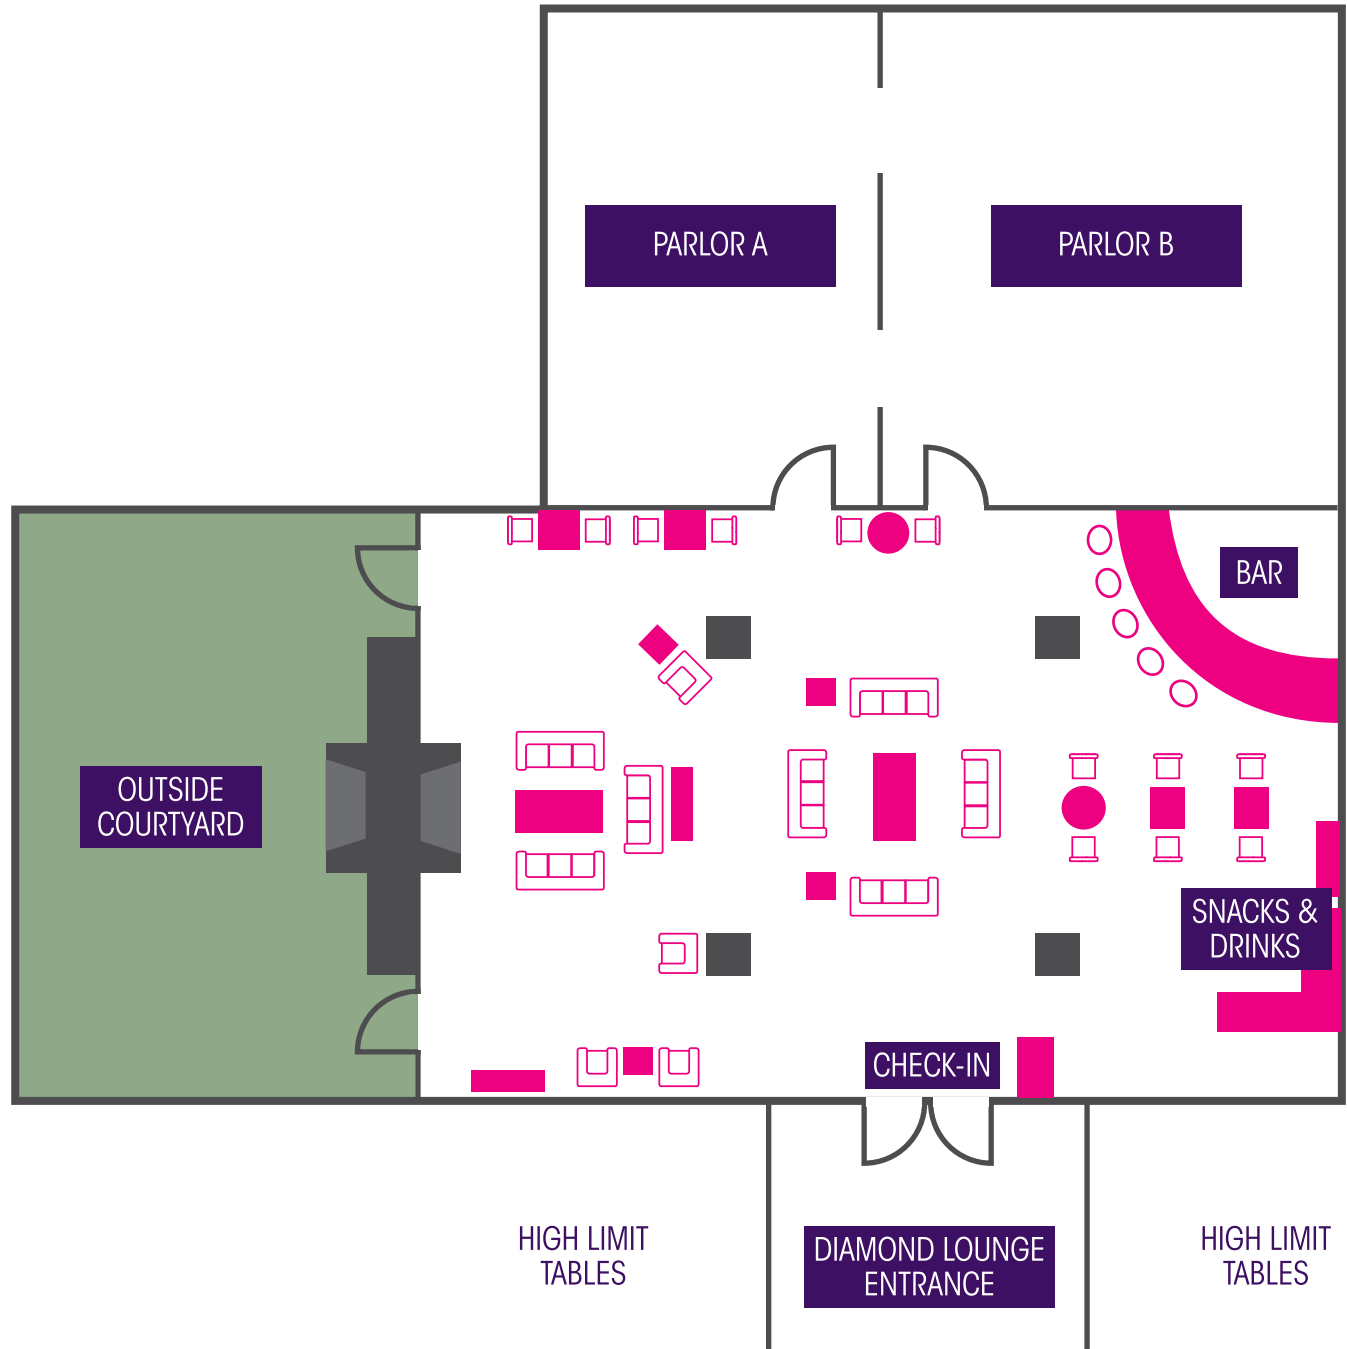

DIAMOND LOUNGE FLOOR PLAN

PRE-FUNCTION AREA FLOOR PLAN

THE EVENTS CENTER (TEC) ROOMS 1-4 FLOOR PLAN

THE EVENTS CENTER (TEC) ROOMS 5-13 FLOOR PLAN

CORKED & COURTYARD FLOOR PLAN