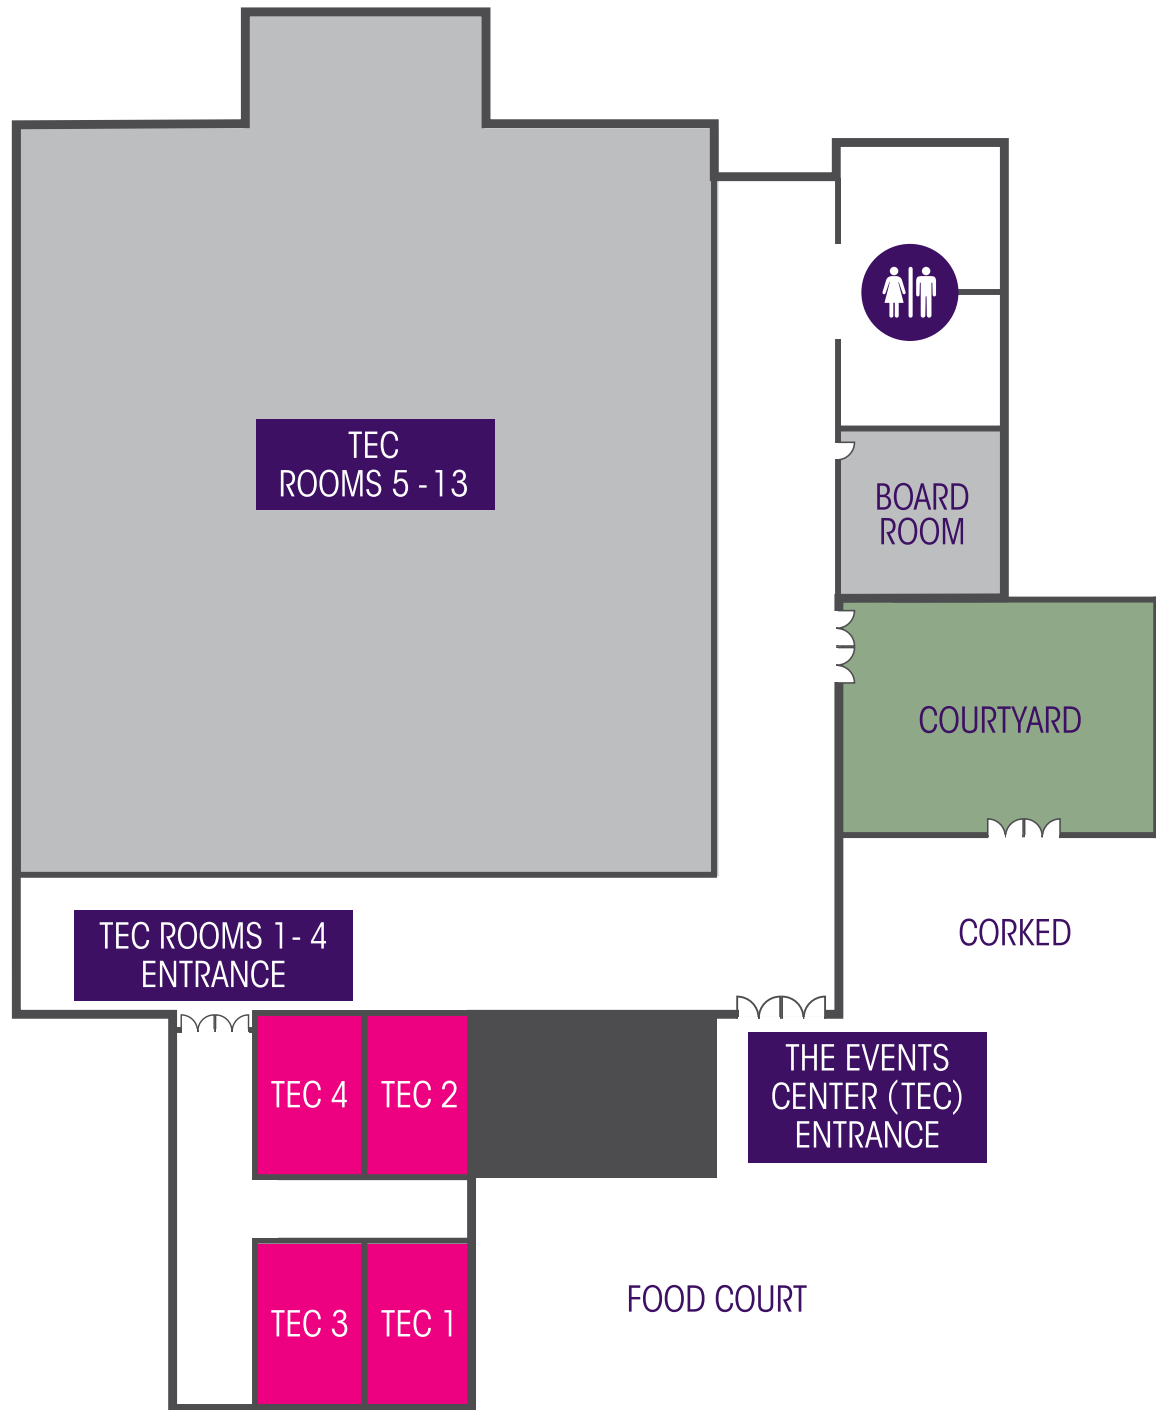

DIAMOND LOUNGE FLOOR PLAN

PRE-FUNCTION AREA FLOOR PLAN

THE EVENTS CENTER (TEC) ROOMS 1-4 FLOOR PLAN

THE EVENTS CENTER (TEC) ROOMS 5-13 FLOOR PLAN

CORKED & COURTYARD FLOOR PLAN