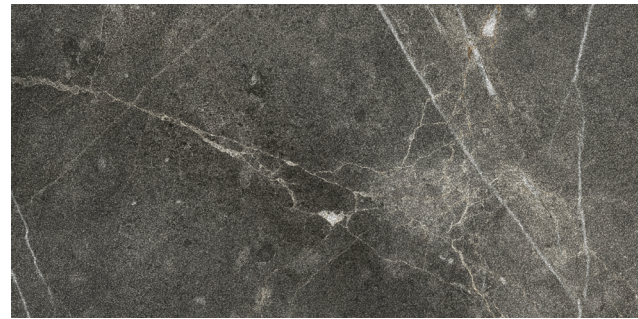

12 x 24 in / 30 x 60 cm
Pressed
Heritage Texture 4500-1061-0