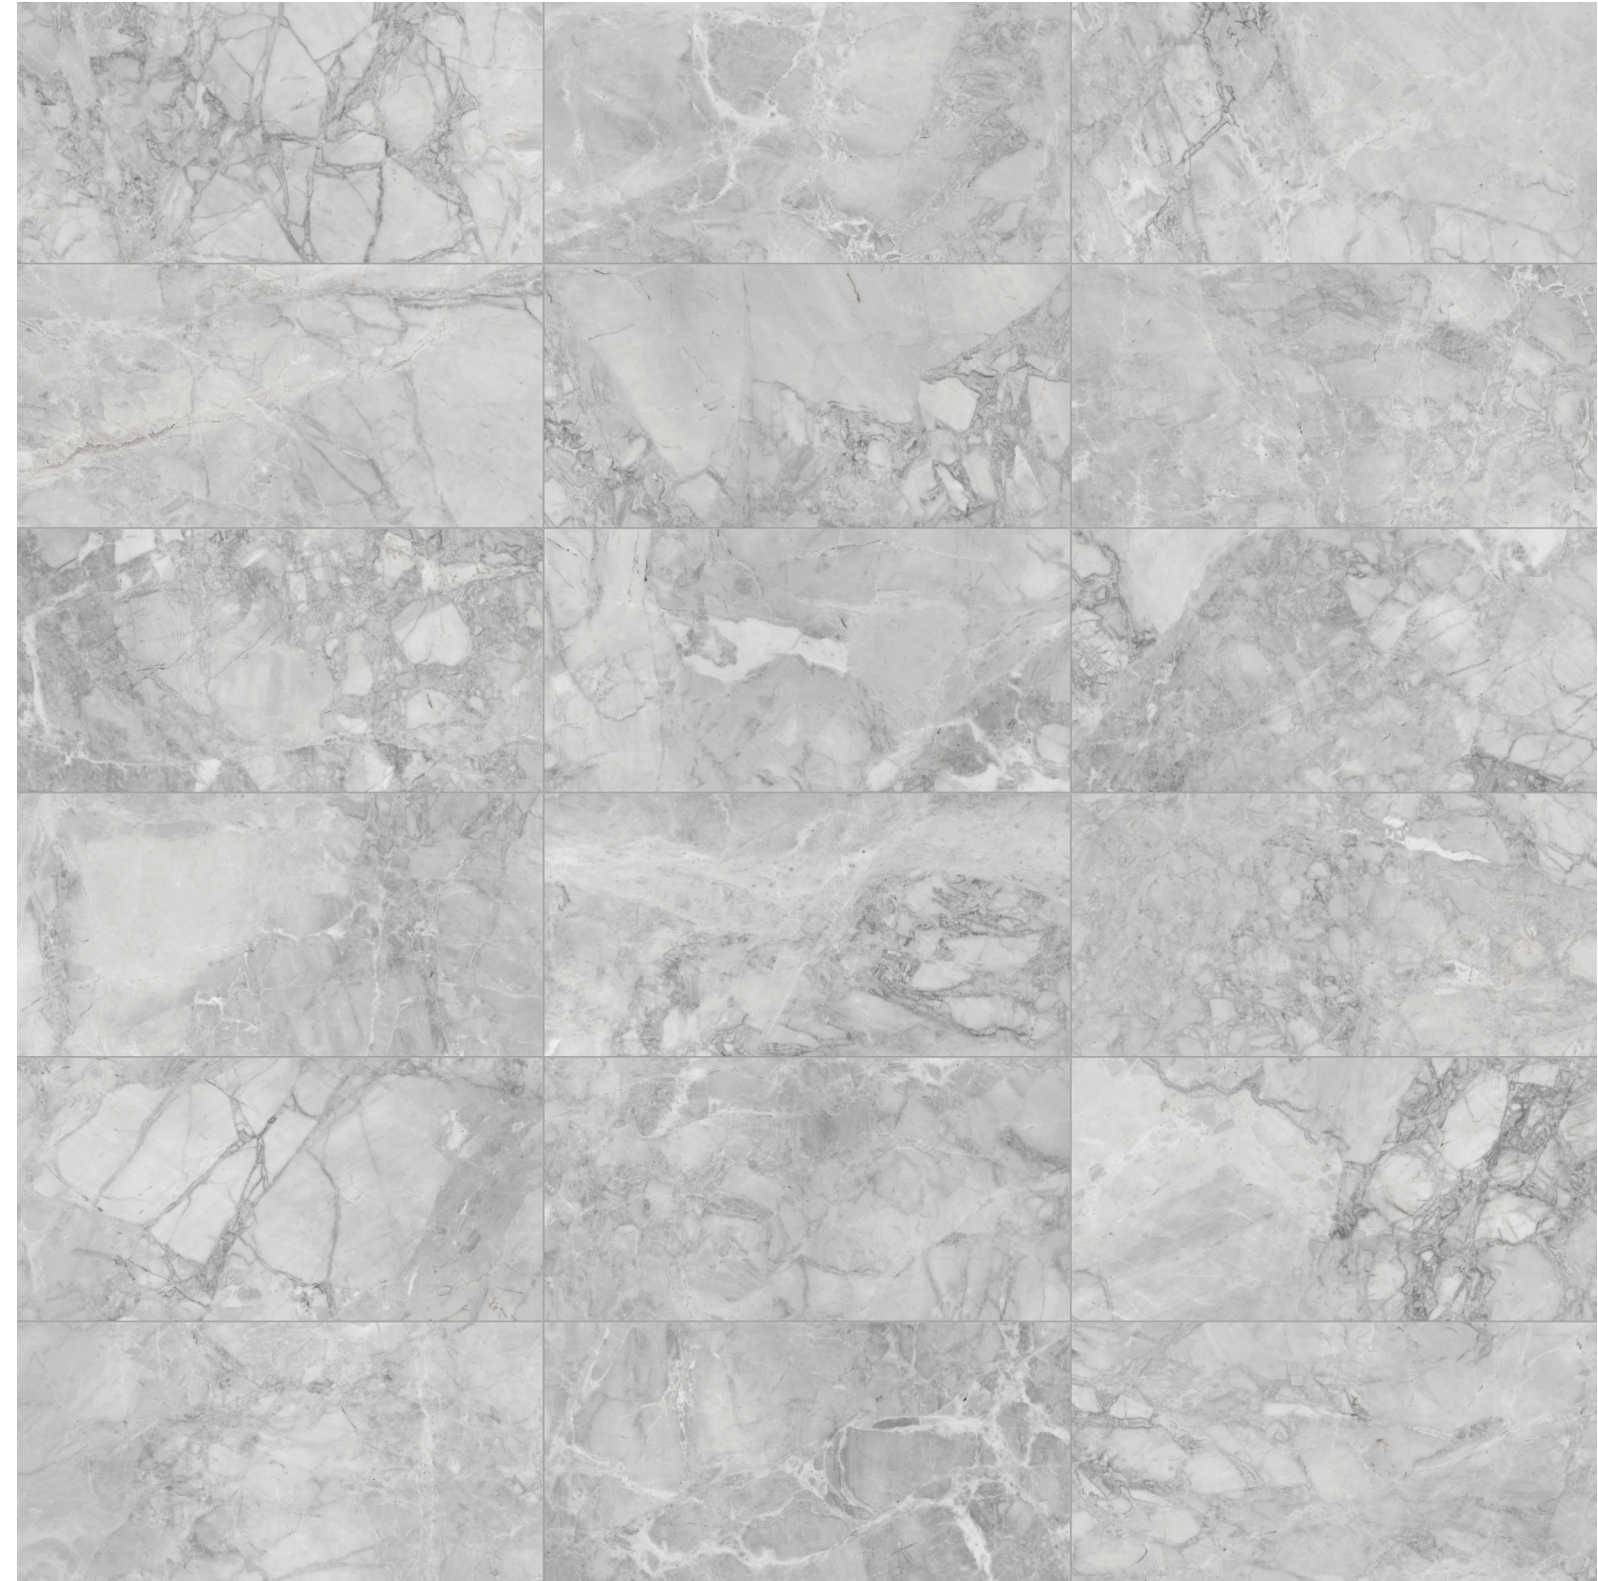

12 x 24 in / 30 x 60 cm image variations