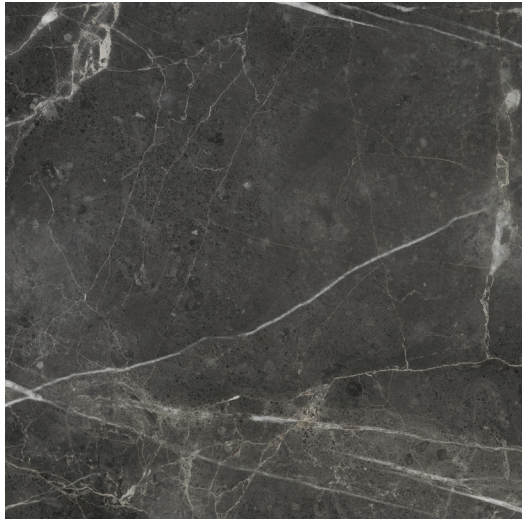

Lumino, *Carbon*

20 x 20 in / 50 x 50 cm
Pressed
Matte 4500-1077-0