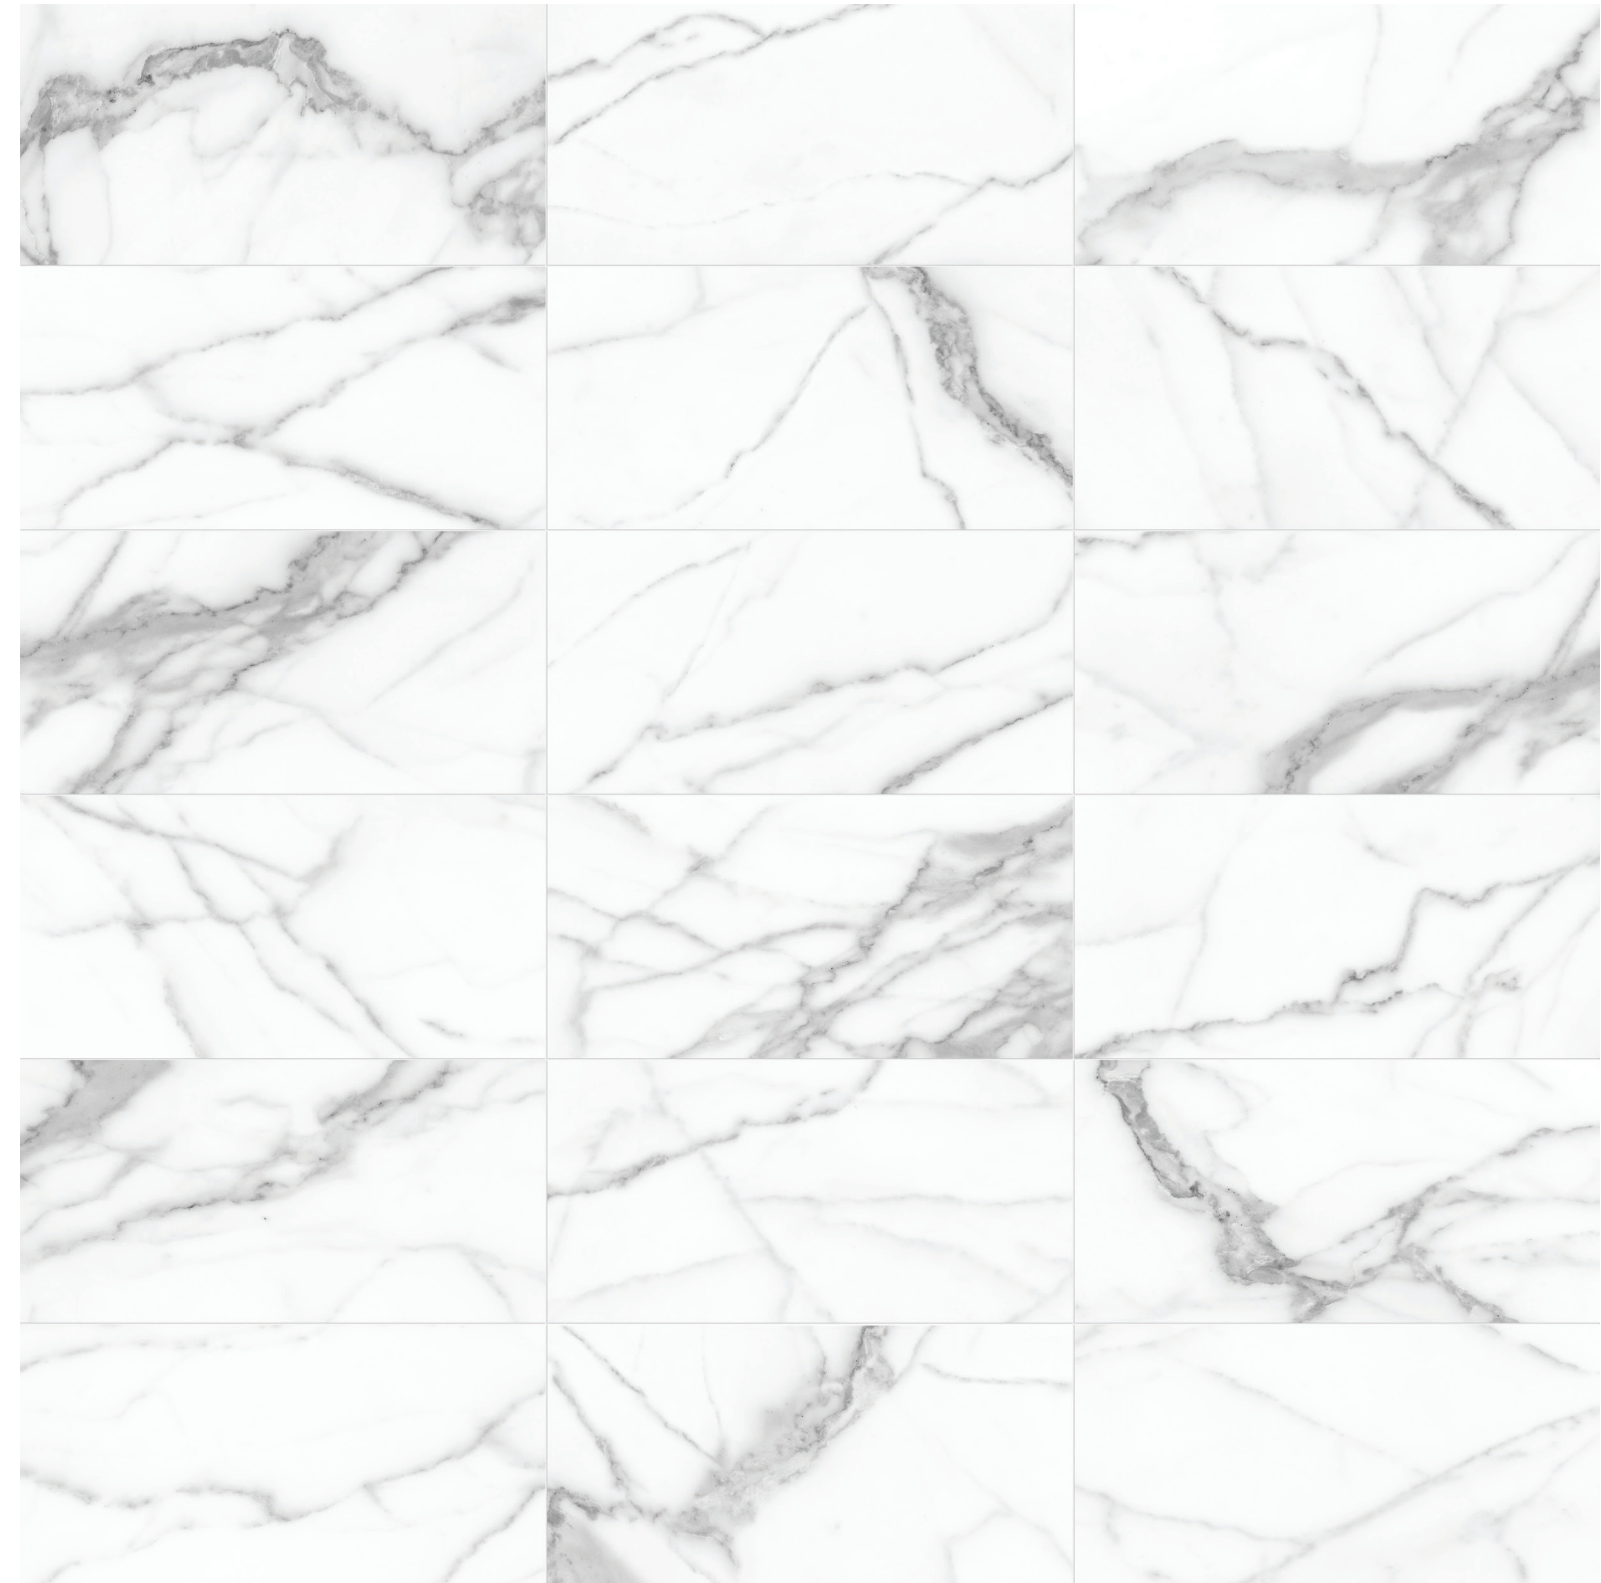

12 x 24 in / 30 x 60 cm image variations