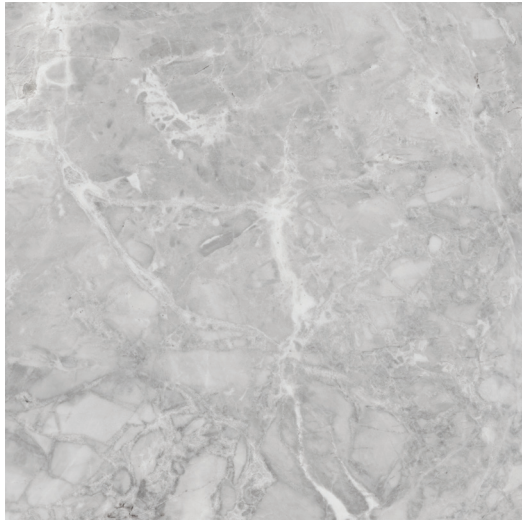

Lumino, *Grigio*

20 x 20 in / 50 x 50 cm
Pressed
Matte 4500-1074-0