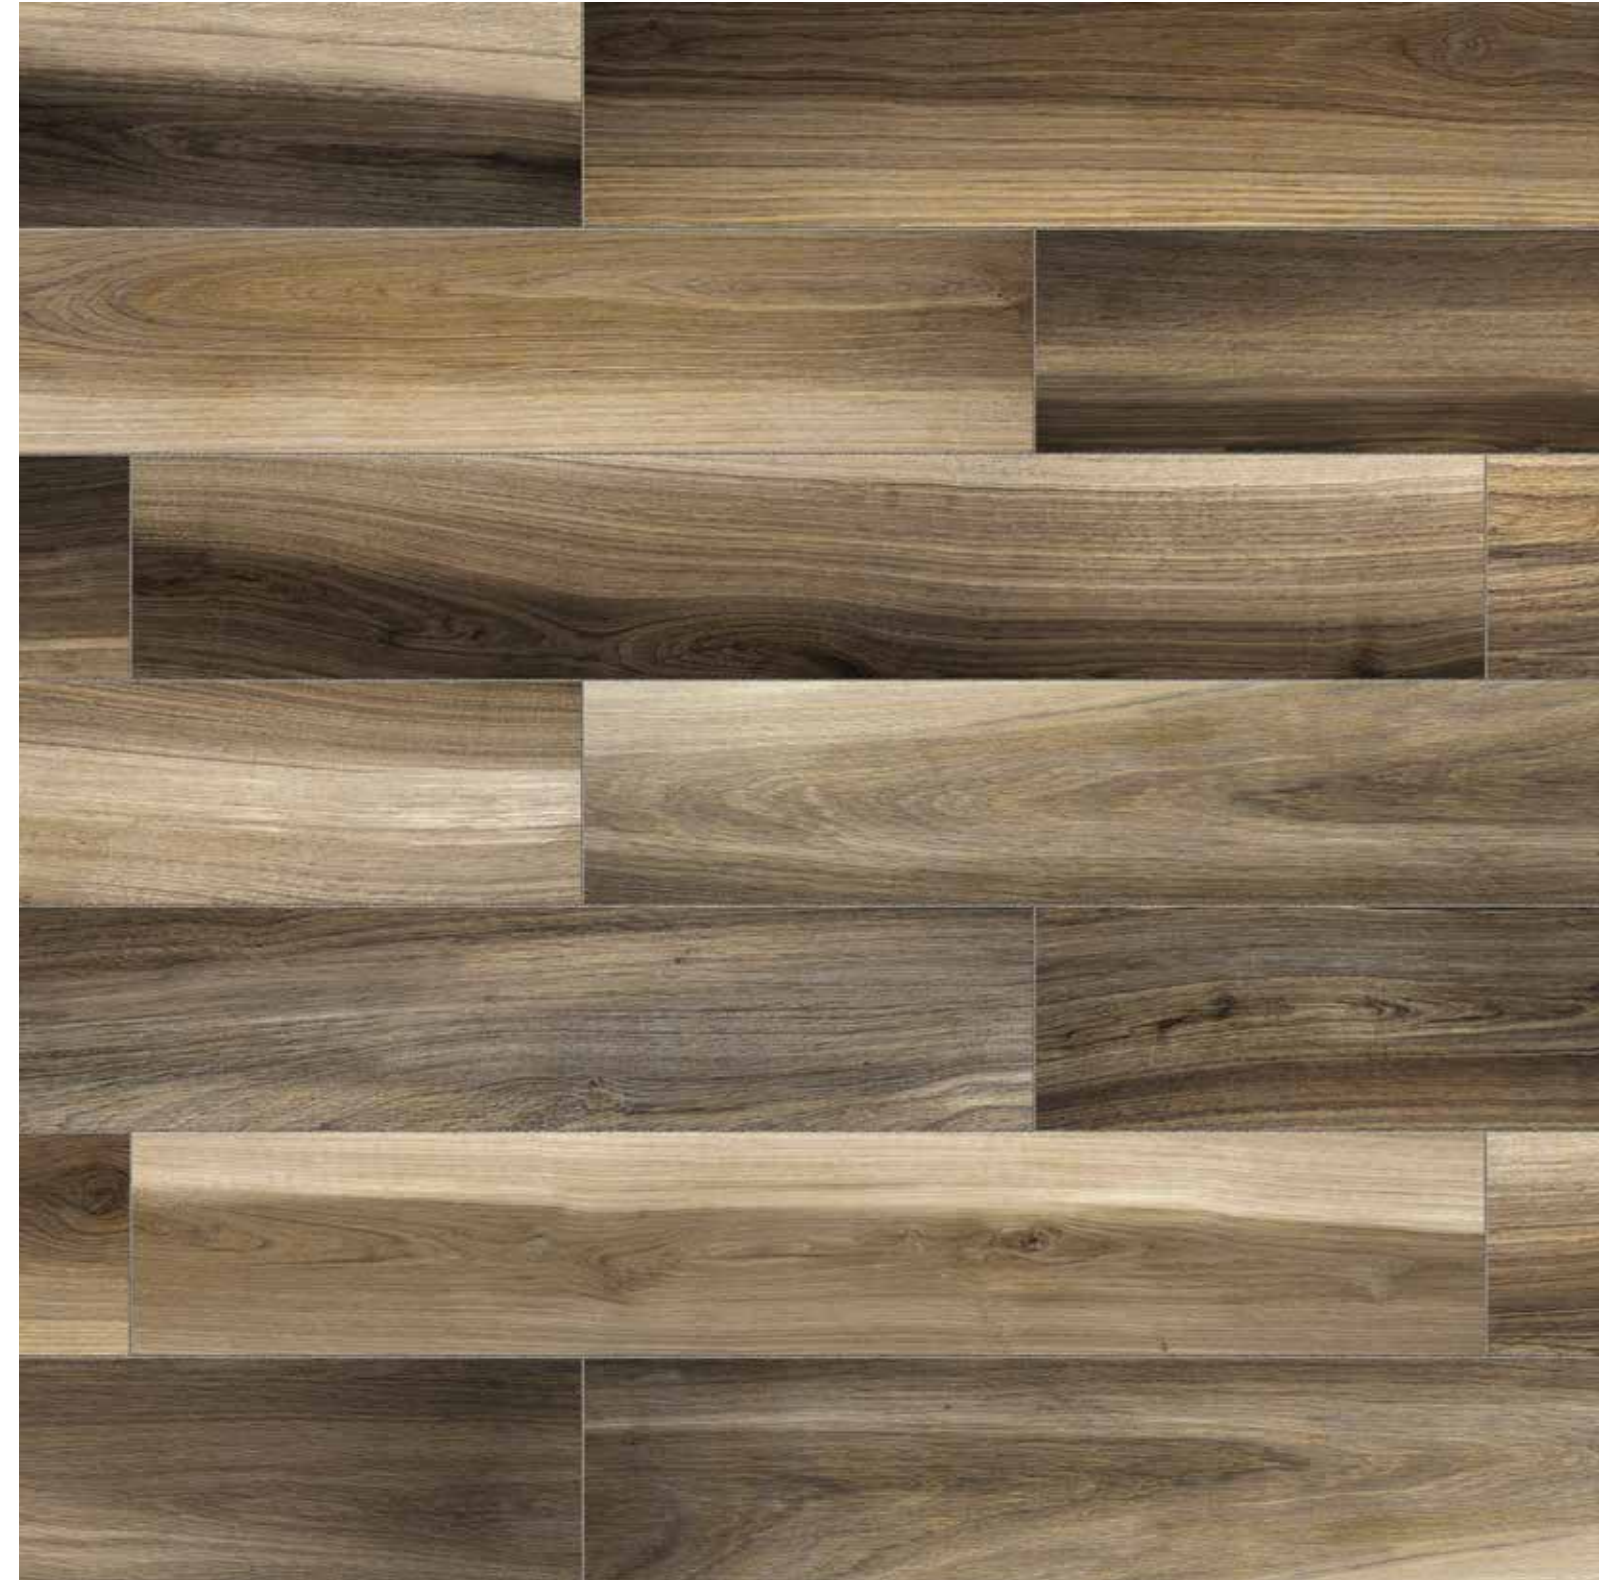

6 x 36 in / 14.8 x 90.2 cm image variations