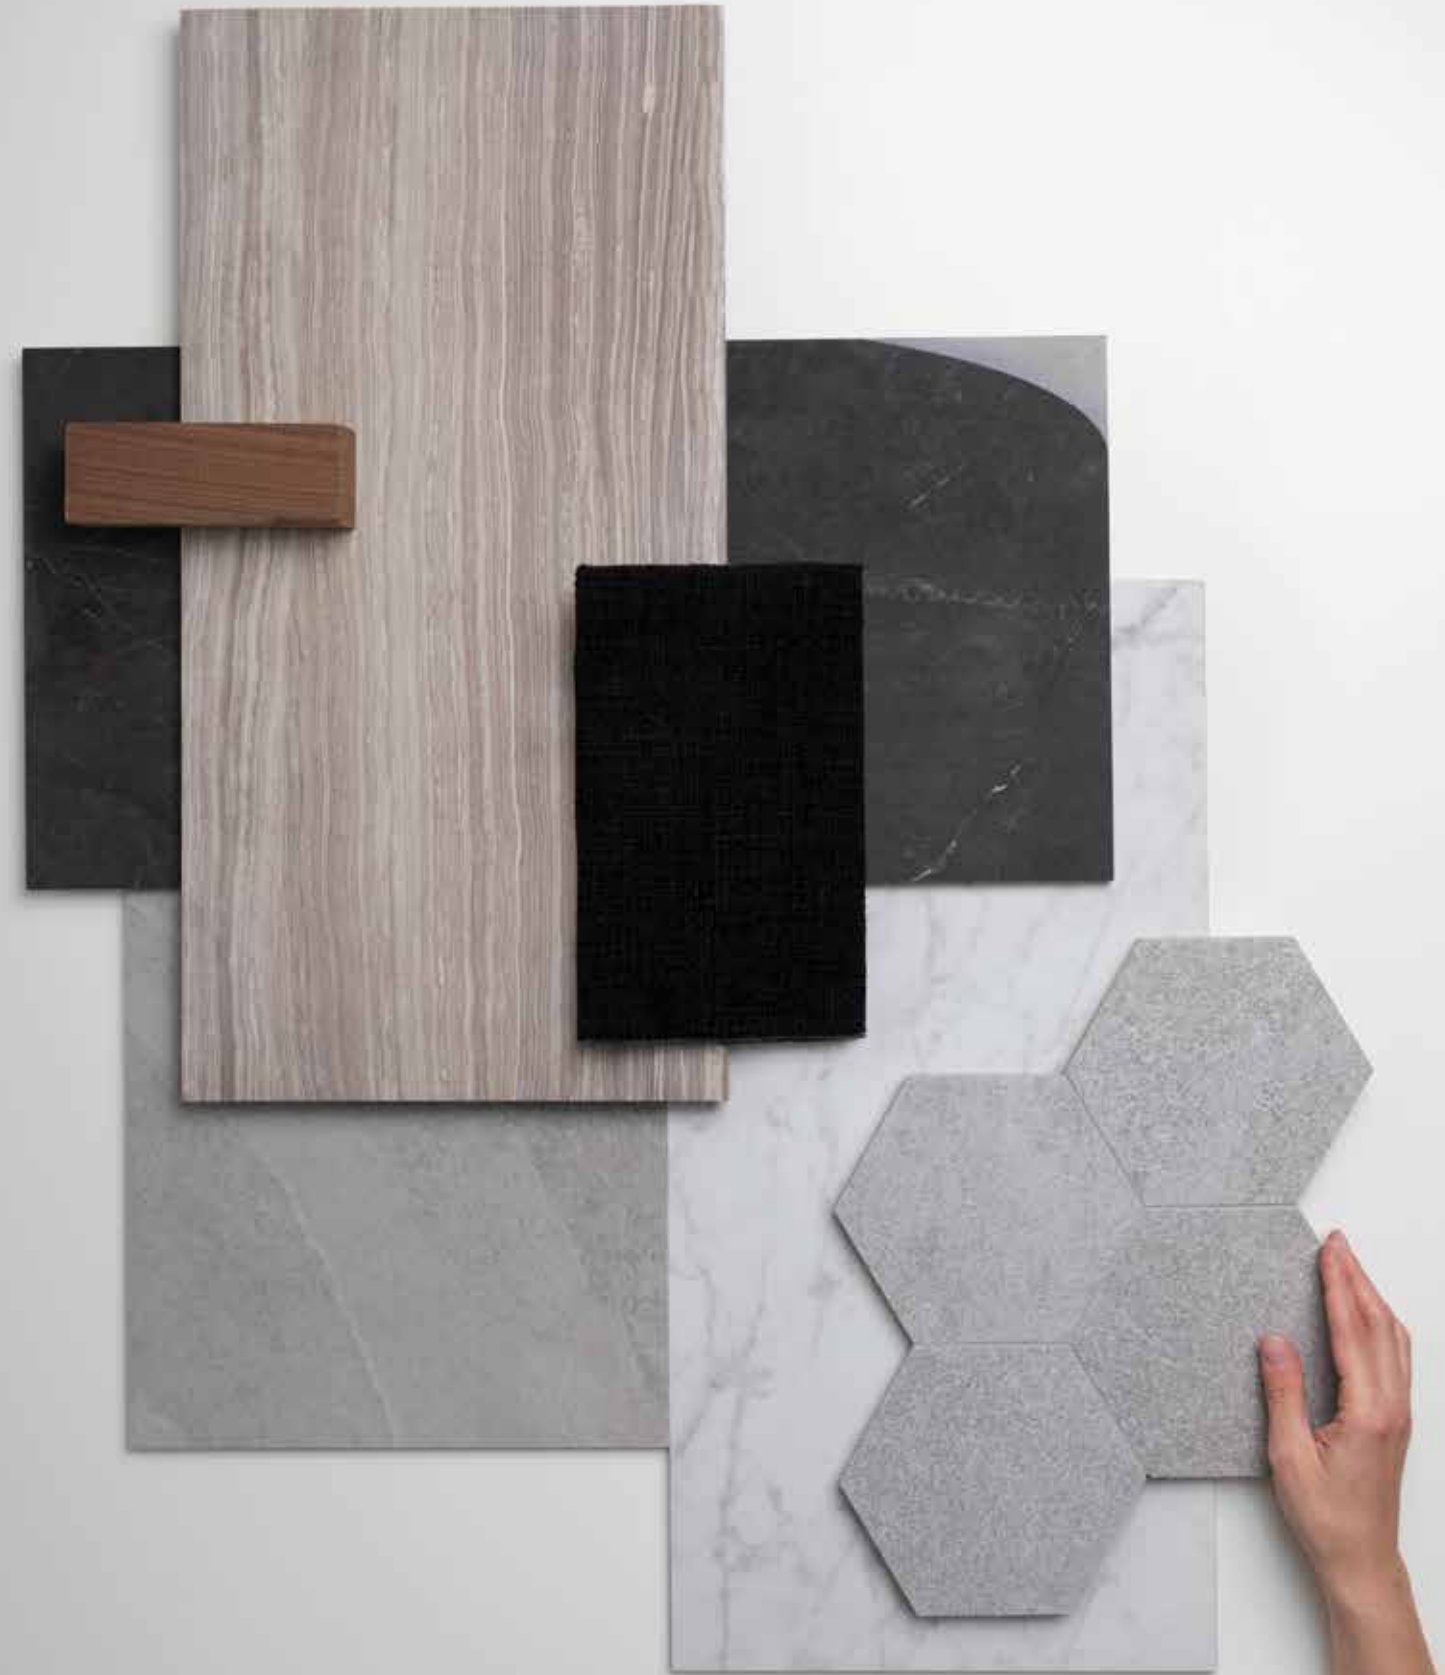

Anciano Grigio, *Marble*.
A sophisticated aura with delicate tones and a serene pattern.

A gentle and earthy
delicacy.

Anciano Grigio collection

Refined and delicate, yet solemn and essential. Warm and welcoming tones stand the test of time with Anciano Grigio's sophisticated aura and delicate tones. Light and luminous surfaces with a gentle pattern suitable for various contemporary and traditional decors.

1.25 x 4 in / 3.3 x 10 cm Anciano Grigio Herringbone Honed Marble Mosaic
On the floor: 12 x 24 in / 30.5 x 61 cm Anciano Grigio Honed Marble Tile

1.25 x 4 in / 3.3 x 10 cm Anciano Grigio Herringbone Honed Marble Mosaic
On the floor: 12 x 24 in / 30.5 x 61 cm Anciano Grigio Honed Marble Tile

The Anatolia difference
Unmatched elegance and unparalleled perfection.

Natural stone retains a timeless beauty. Anatolia's selection stands out for its strong aesthetic and expressive value, capturing the latest trends in interior design through unique shapes and elegant stone character. Highly sought-after materials, sourced from the most premium quarries. With their carefully selected colors and looks, from bright, to delicate to full of character, Anatolia's collections of natural stone will elegantly furnish any design. The value of variety enriches spaces as a result of one-of-a-kind craftsmanship executed with cutting-edge technology.