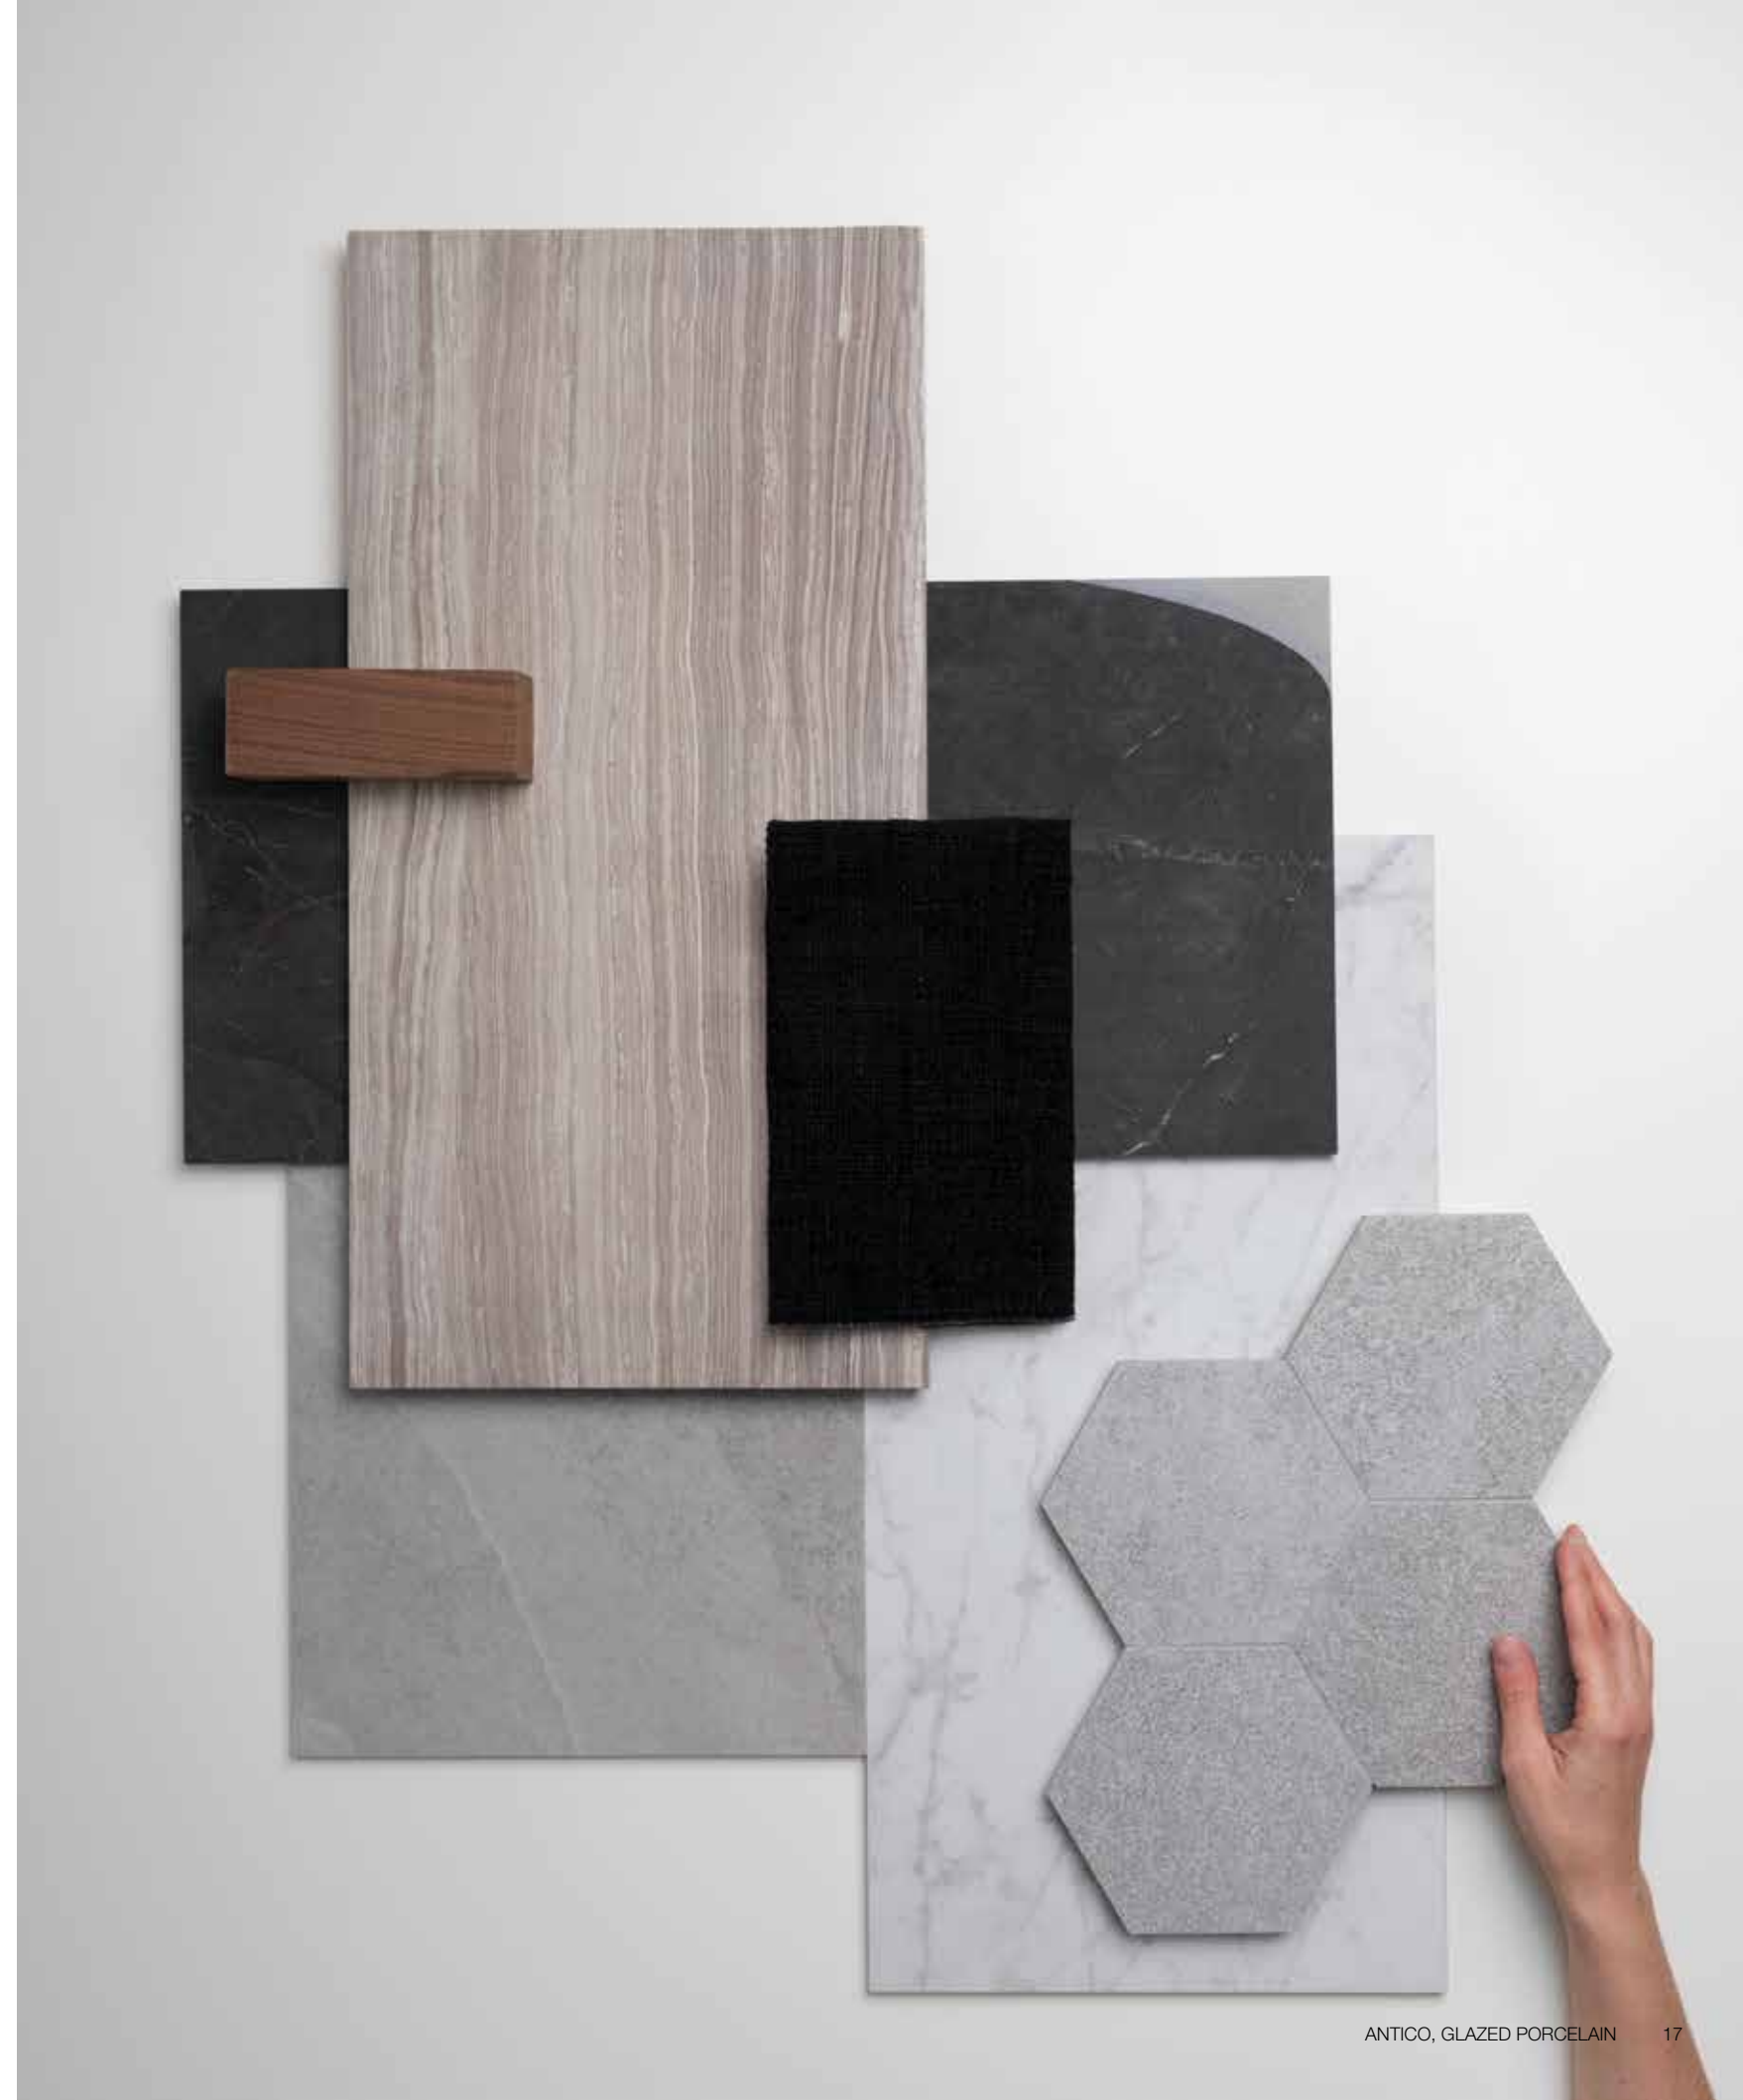

Trim

3 x 12 in / 7.1 x 30 cm
Bullnose
Matte 4502-0013-0

12 x 12 in / 30 x 30 cm image variations

The Anatolia difference
Unmatched elegance and unparalleled perfection.

Anatolia reinvents shapes and design compositions through refined color palettes, innovative graphical refinements and creative reinterpretations of traditional, cultural and trend led inspirations. Meticulous care is taken to enhance a product's formation through graphical and technical improvements at every step of the development and execution process. This leads to the most exquisite and discerning tile collections.