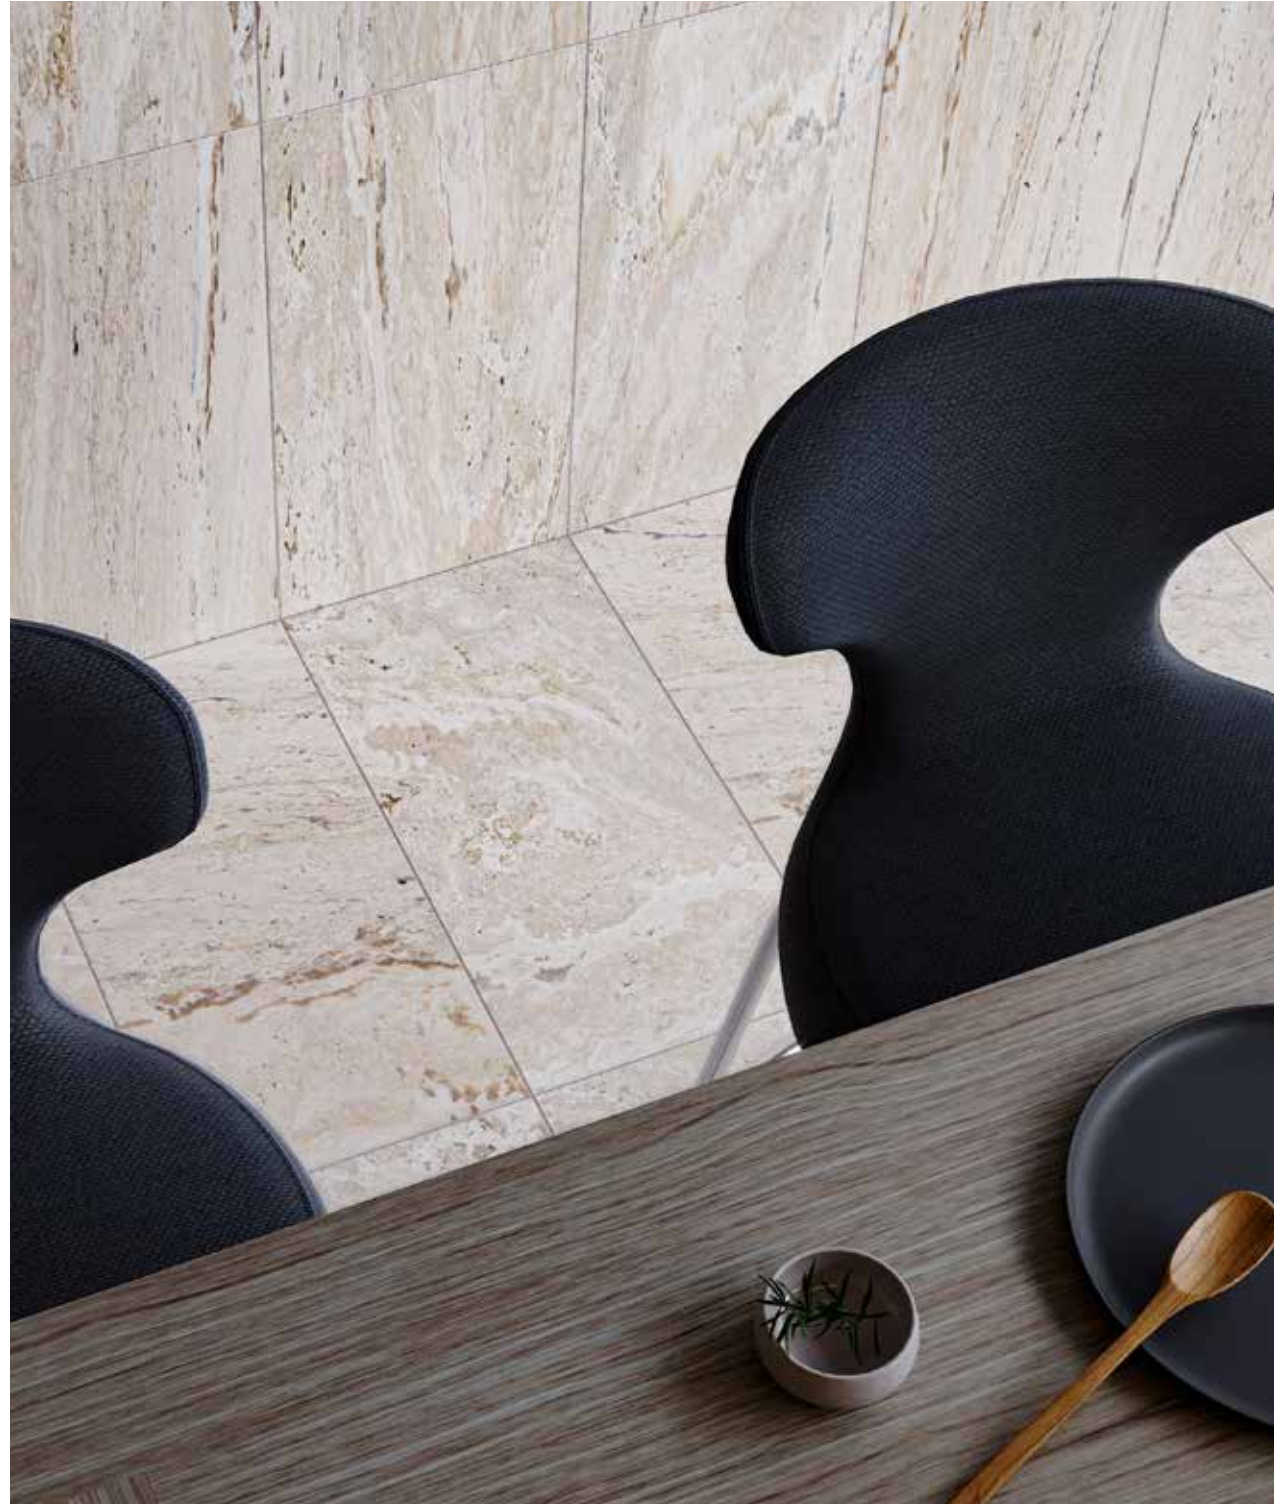

### *Trim*

3 x 12 in / 7.1 x 30 cm  
Bullnose  
Matte

12 x 24 in / 30 x 60 cm Antico Ivory Matte Pressed Glazed Porcelain Tile