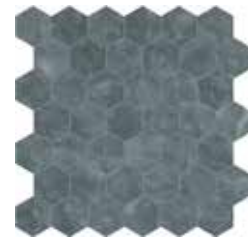

Formats and finishes at a glance

18 x 36 in / 45.7 x 91.4 cm
Brushed 5000-0567-0

12 x 24 in / 30.5 x 61 cm
Brushed 5000-0568-0

24 in / 60 cm
Picket
Brushed 5000-0647-0

12 x 24 in / 30.5 x 61 cm
Curva
Honed 5000-0648-0

4 x 12 in / 10 x 30 cm
Fluto
Honed 5000-0649-0

4 x 12 in / 10 x 30 cm
Prisma
Honed 5000-0650-0

3 x 12 in / 7.5 x 30.5 cm
Brushed 5000-0570-0

Mosaics

1.25 x 4 in / 3.3 x 10 cm
Herringbone Mosaic
Brushed 5001-0254-0

2 x 6 in / 4.9 x 15 cm
Picket Mosaic
Brushed 5001-0256-0

2 in / 4.9 cm
Hexagon Mosaic
Brushed 5001-0252-0

Trims

1/2 x 12 in / 1.3 x 30.5 cm
Deco-Bar
Honed 5002-0110-0

1.25 x 12 in / 3.2 x 30.5 cm
Deco-Bar
Honed 5002-0123-0