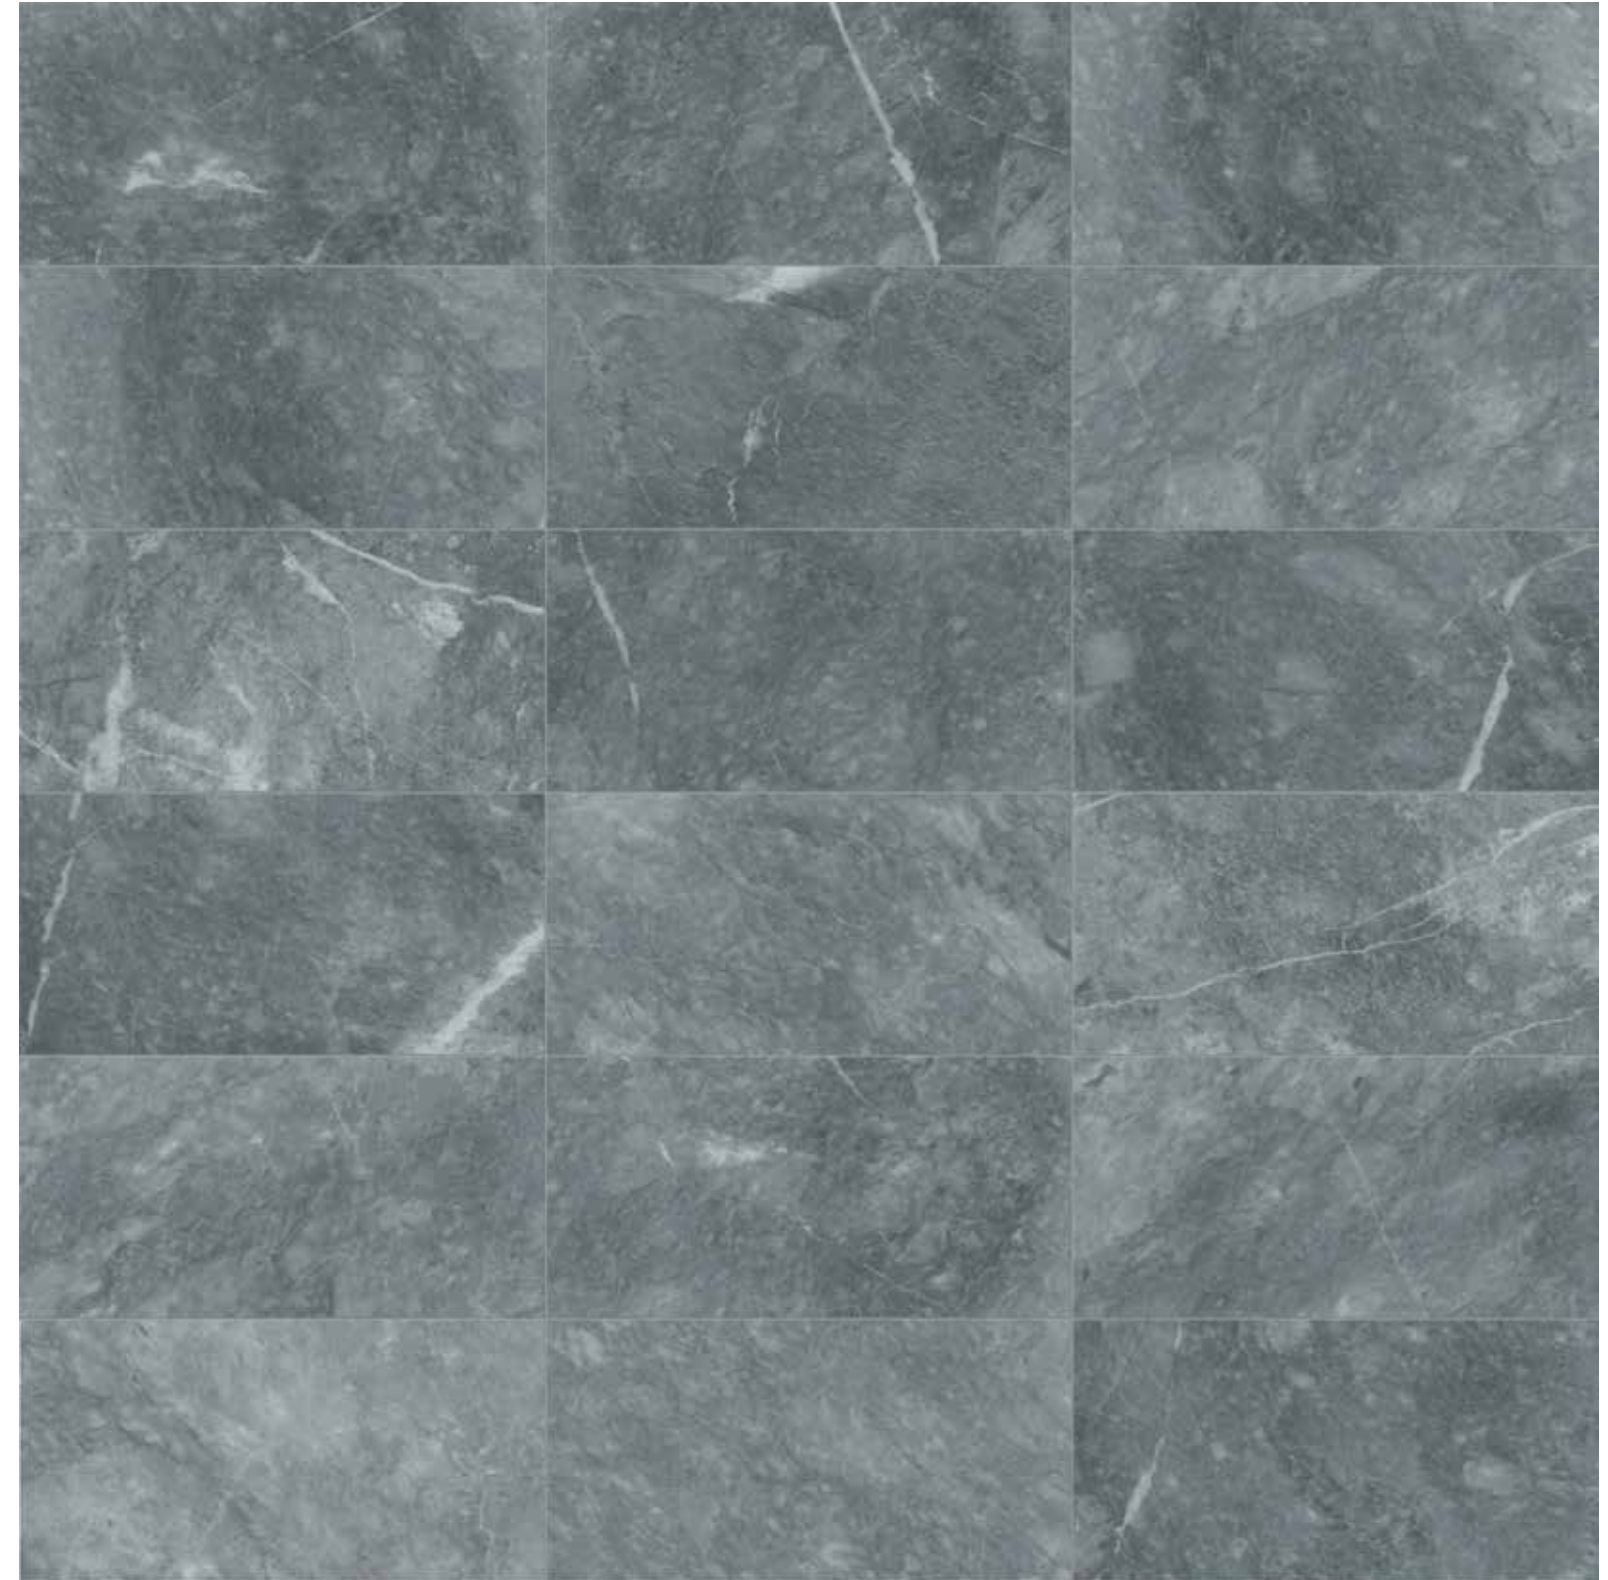

18 x 36 in / 45.7 x 91.4 cm tile variations