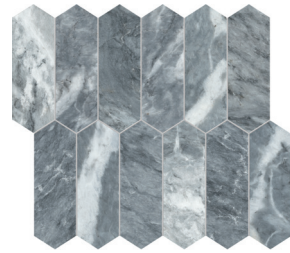

4 x 12 in / 10 x 30.5 cm
Fluto
Honed 5000-0649-0

4 x 12 in / 10 x 30.5 cm
Prisma
Honed 5000-0650-0

3 x 12 in / 7.5 x 30.5 cm
Brushed 5000-0570-0

Mosaics

1.25 x 4 in / 3.3 x 10 cm
Herringbone Mosaic
Brushed 5001-0254-0

2 x 6 in / 4.9 x 15 cm
Picket Mosaic
Brushed 5001-0256-0

2 in / 4.9 cm
Hexagon Mosaic
Brushed 5001-0252-0

Trims

1/2 x 12 in / 1.3 x 30.5 cm
Deco-Bar
Honed 5002-0110-0

1.25 x 12 in / 3.2 x 30.5 cm
Deco-Bar
Honed 5002-0123-0