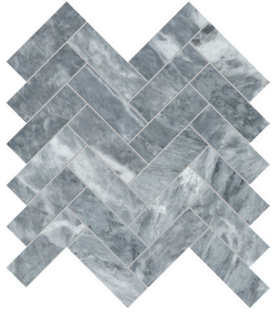

4 x 12 in / 10 x 30.5 cm
Fluto
Honed 5000-0649-0

4 x 12 in / 10 x 30.5 cm
Prisma
Honed 5000-0650-0

3 x 12 in / 7.5 x 30.5 cm
Brushed 5000-0570-0

Mosaics

1.25 x 4 in / 3.3 x 10 cm
Herringbone Mosaic
Brushed 5001-0254-0

2 x 6 in / 4.9 x 15 cm
Picket Mosaic
Brushed 5001-0256-0

2 in / 4.9 cm
Hexagon Mosaic
Brushed 5001-0252-0

Trims

1/2 x 12 in / 1.3 x 30.5 cm
Deco-Bar
Honed 5002-0110-0

1.25 x 12 in / 3.2 x 30.5 cm
Deco-Bar
Honed 5002-0123-0