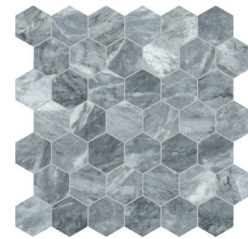

Formats and finishes at a glance

18 x 36 in / 45.7 x 91.4 cm
Brushed 5000-0567-0

12 x 24 in / 30.5 x 61 cm
Brushed 5000-0568-0

24 in / 60 cm
Picket
Brushed 5000-0647-0

12 x 24 in / 30.5 x 61 cm
Curva
Honed 5000-0648-0

4 x 12 in / 10 x 30.5 cm
Fluto
Honed 5000-0649-0

4 x 12 in / 10 x 30.5 cm
Prisma
Honed 5000-0650-0

3 x 12 in / 7.5 x 30.5 cm
Brushed 5000-0570-0

Mosaics

1.25 x 4 in / 3.3 x 10 cm
Herringbone Mosaic
Brushed 5001-0254-0

2 x 6 in / 4.9 x 15 cm
Picket Mosaic
Brushed 5001-0256-0

2 in / 4.9 cm
Hexagon Mosaic
Brushed 5001-0252-0

Trims

1/2 x 12 in / 1.3 x 30.5 cm
Deco-Bar
Honed 5002-0110-0

1.25 x 12 in / 3.2 x 30.5 cm
Deco-Bar
Honed 5002-0123-0