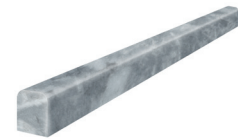

Formats and finishes at a glance

18 x 36 in / 45.7 x 91.4 cm
Brushed 5000-0567-0

12 x 24 in / 30.5 x 61 cm
Brushed 5000-0568-0

24 in / 60 cm
Picket
Brushed 5000-0647-0

12 x 24 in / 30.5 x 61 cm
Curva
Honed 5000-0648-0

4 x 12 in / 10 x 30.5 cm
Fluto
Honed 5000-0649-0

4 x 12 in / 10 x 30.5 cm
Prisma
Honed 5000-0650-0

3 x 12 in / 7.5 x 30.5 cm
Brushed 5000-0570-0

Mosaics

1.25 x 4 in / 3.3 x 10 cm
Herringbone Mosaic
Brushed 5001-0254-0

2 x 6 in / 4.9 x 15 cm
Picket Mosaic
Brushed 5001-0256-0

2 in / 4.9 cm
Hexagon Mosaic
Brushed 5001-0252-0

Trims

1/2 x 12 in / 1.3 x 30.5 cm
Deco-Bar
Honed 5002-0110-0

1.25 x 12 in / 3.2 x 30.5 cm
Deco-Bar
Honed 5002-0123-0