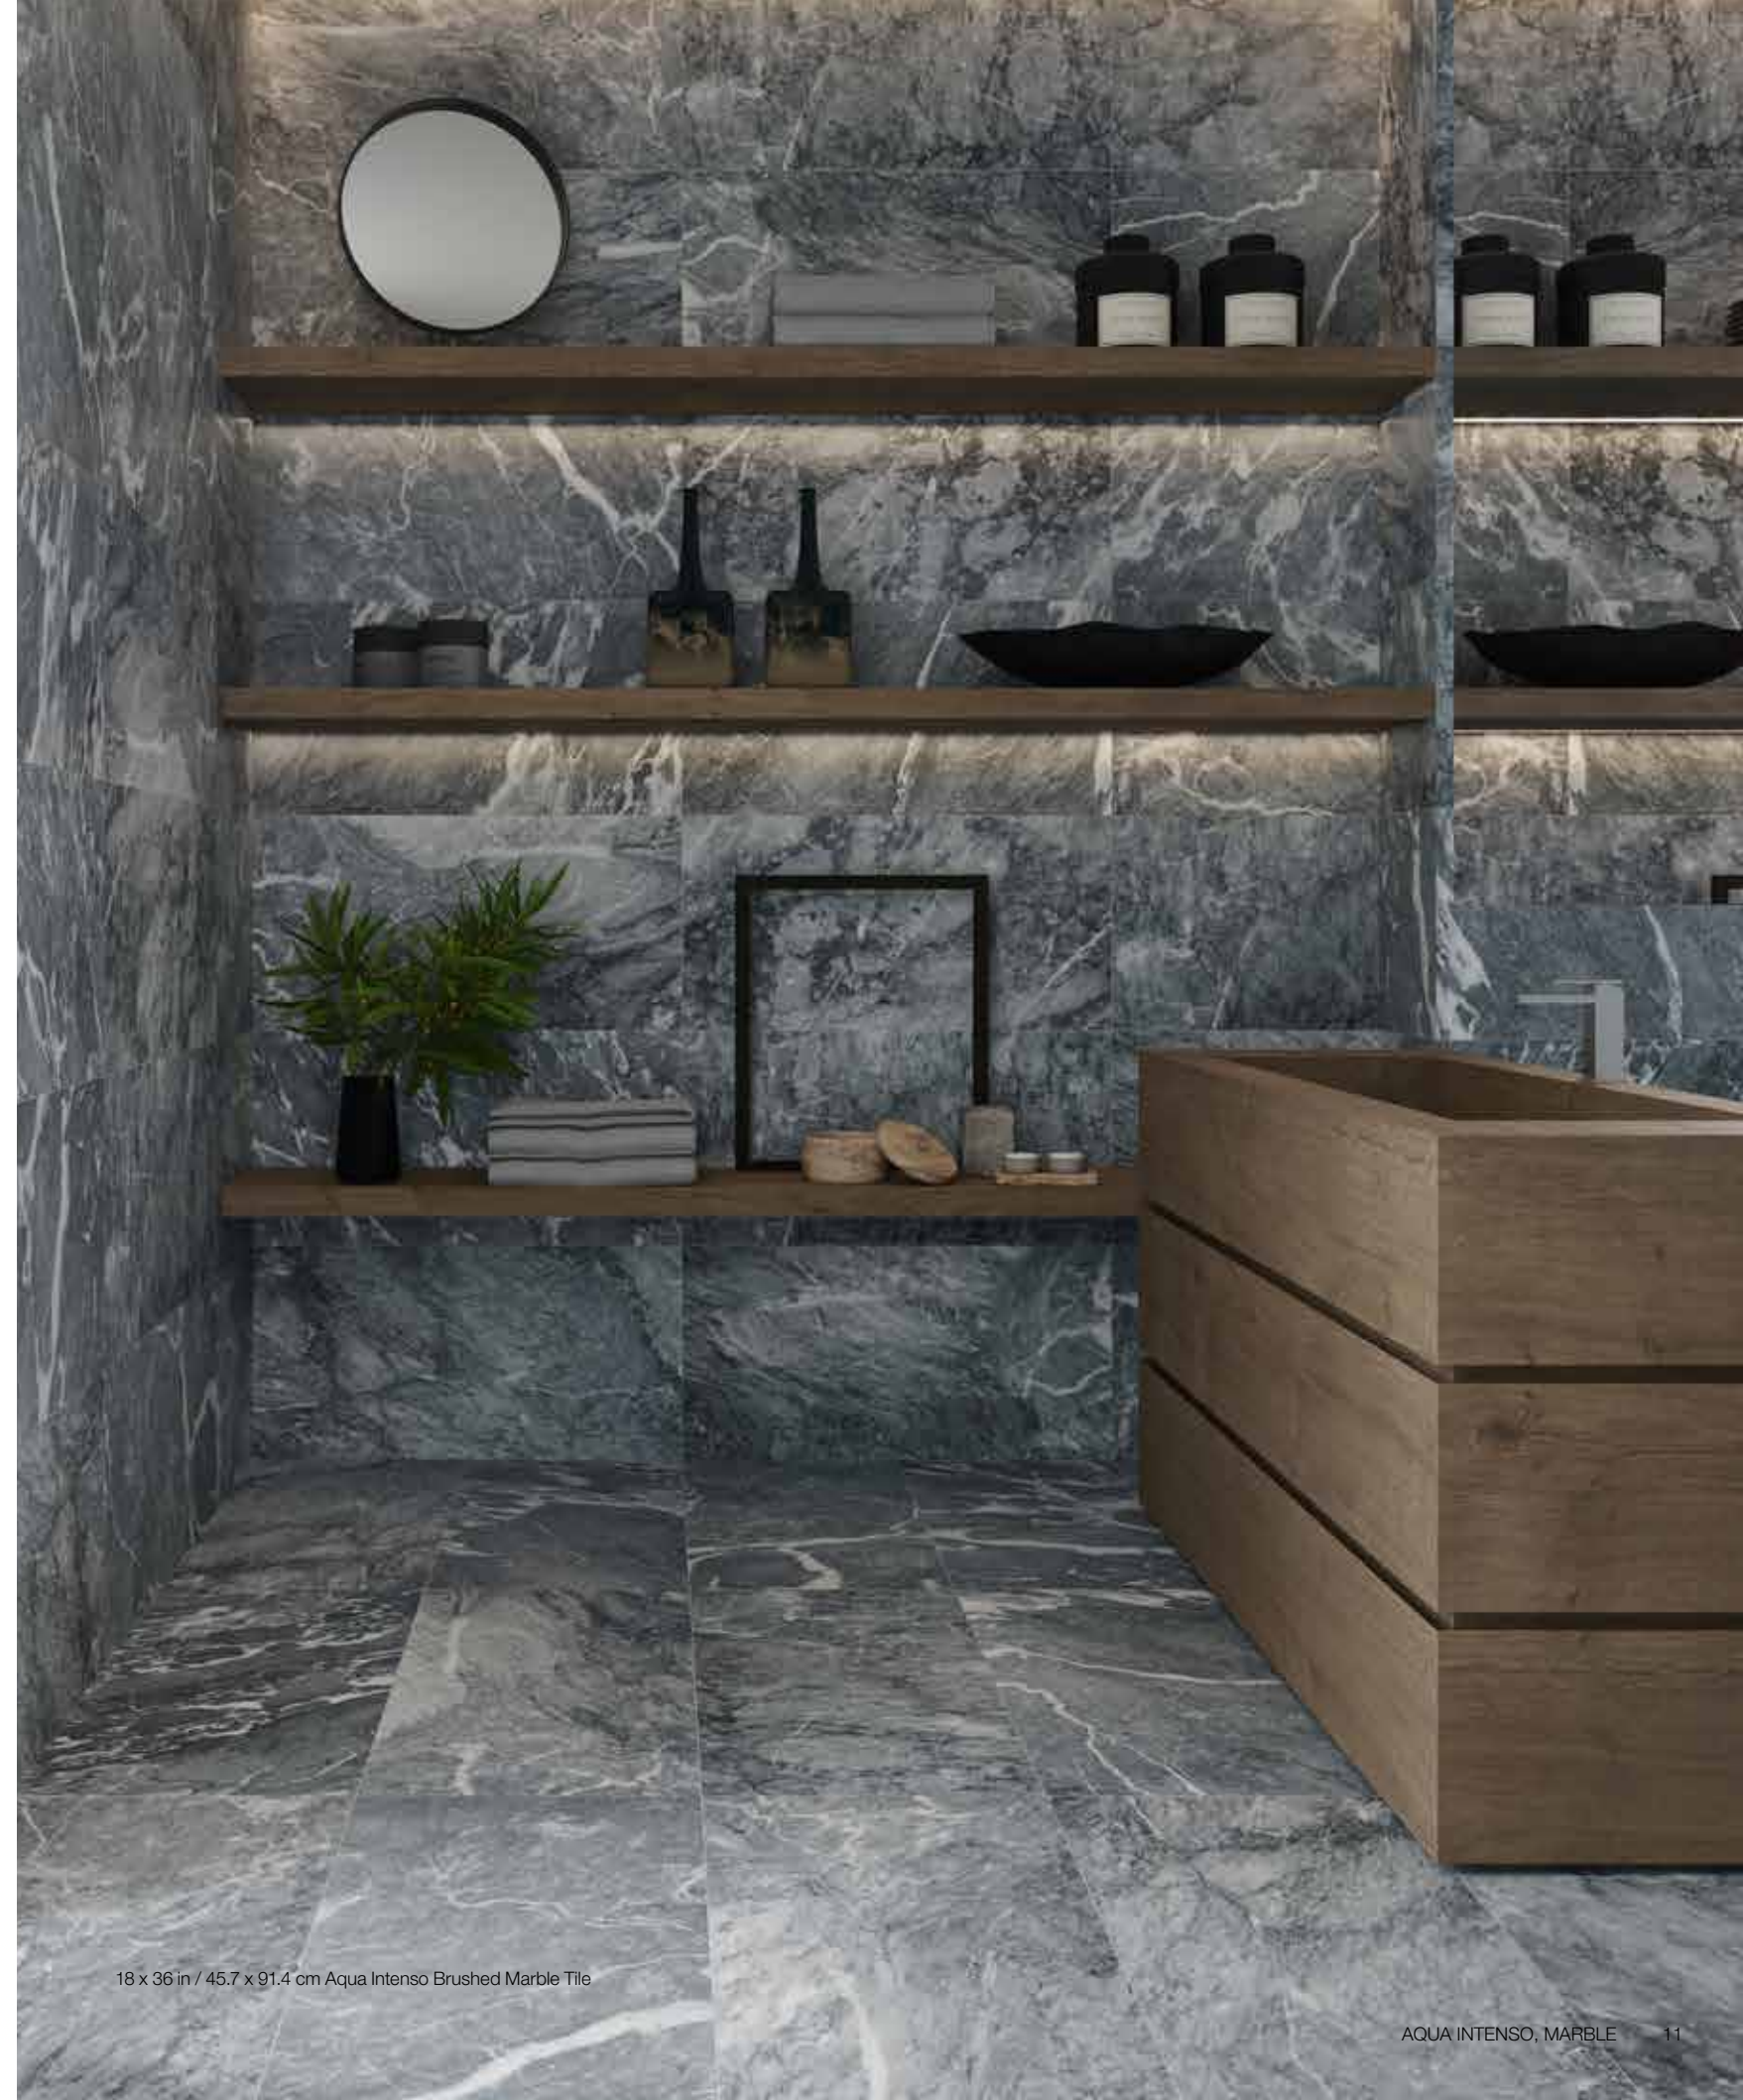

NATURAL STONE TILE VARIATION

The inherent beauty of natural stone products is expressed through variations in color, texture, shading and veining.

18 x 36 in / 45.7 x 91.4 cm tile variations

18 x 36 in / 45.7 x 91.4 cm Aqua Intenso Brushed Marble Tile

Smoky and vaporous shades
of cool greys blend
together infusing harmony
and softness.

18 x 36 in / 45.7 x 91.4 cm Aqua Intenso Brushed Marble Tile

The Anatolia difference
Unmatched elegance and unparalleled perfection.