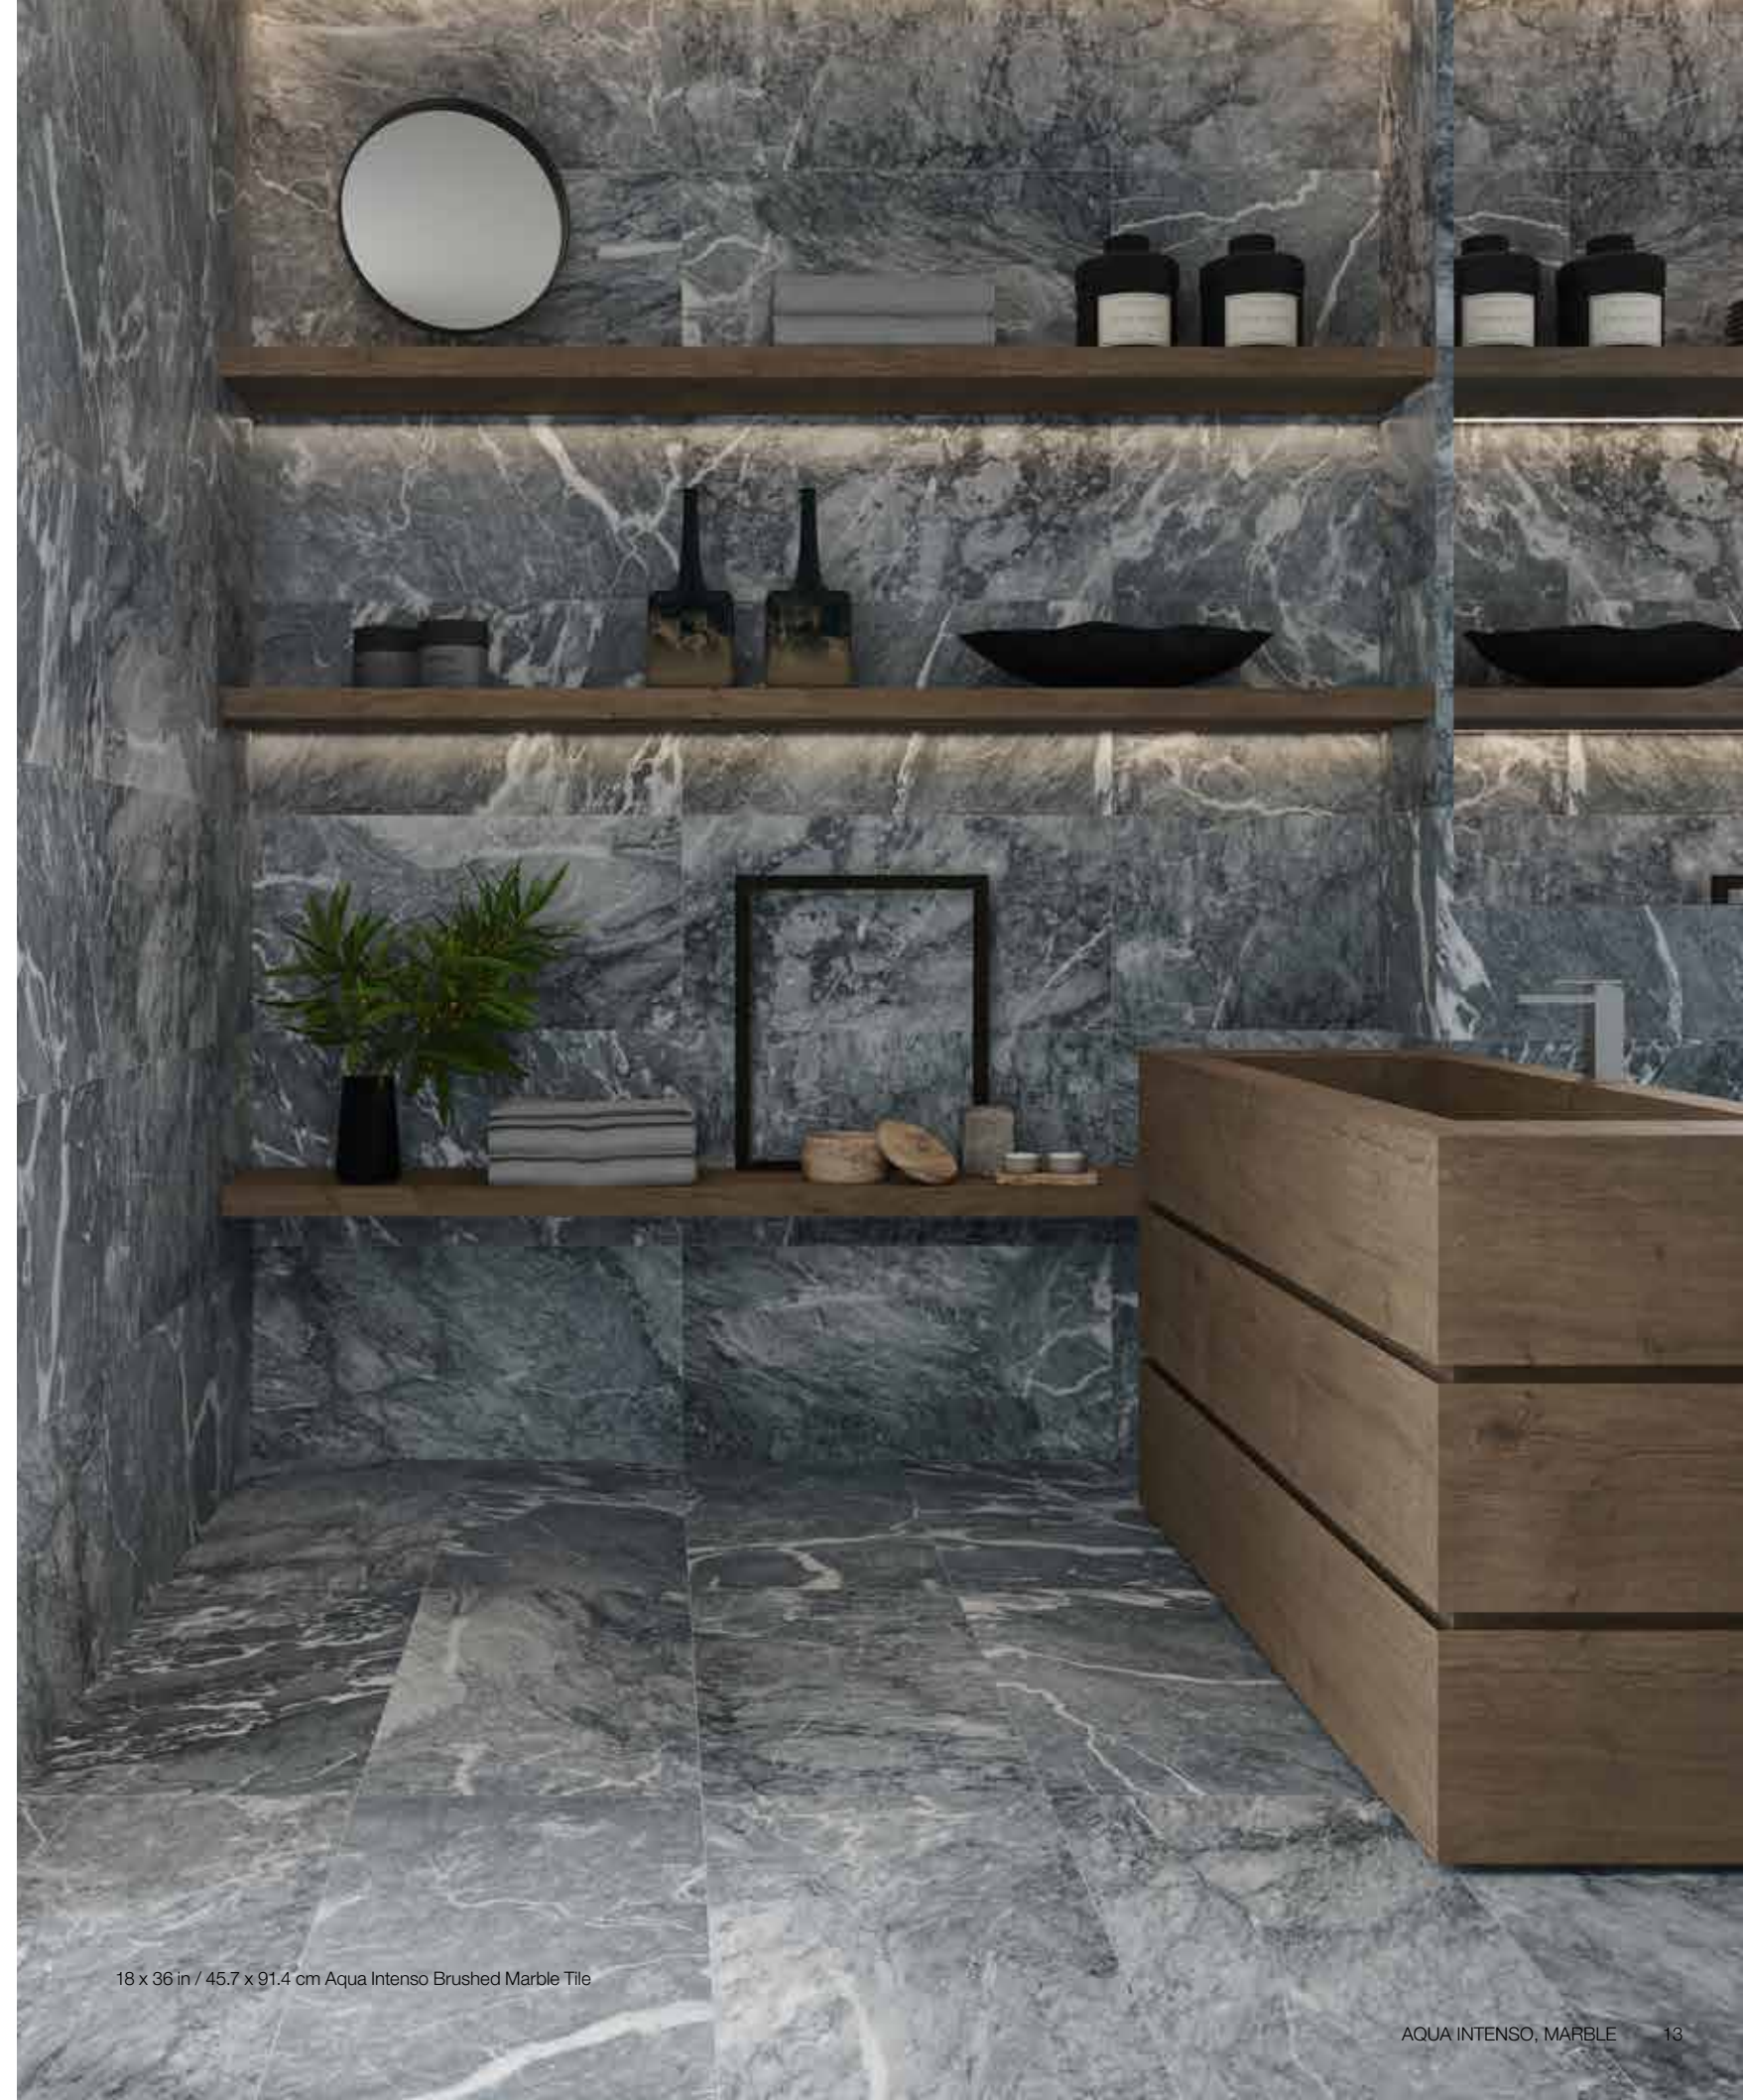

NATURAL STONE TILE VARIATION

The inherent beauty of natural stone products is expressed through variations in color, texture, shading and veining.

18 x 36 in / 45.7 x 91.4 cm tile variations

18 x 36 in / 45.7 x 91.4 cm Aqua Intenso Brushed Marble Tile

12 x 24 in / 30.5 x 61 cm Aqua Intenso Curva Honed Marble Tile

Smoky and vaporous shades
of cool greys blend
together infusing harmony
and softness.

18 x 36 in / 45.7 x 91.4 cm Aqua Intenso Brushed Marble Tile