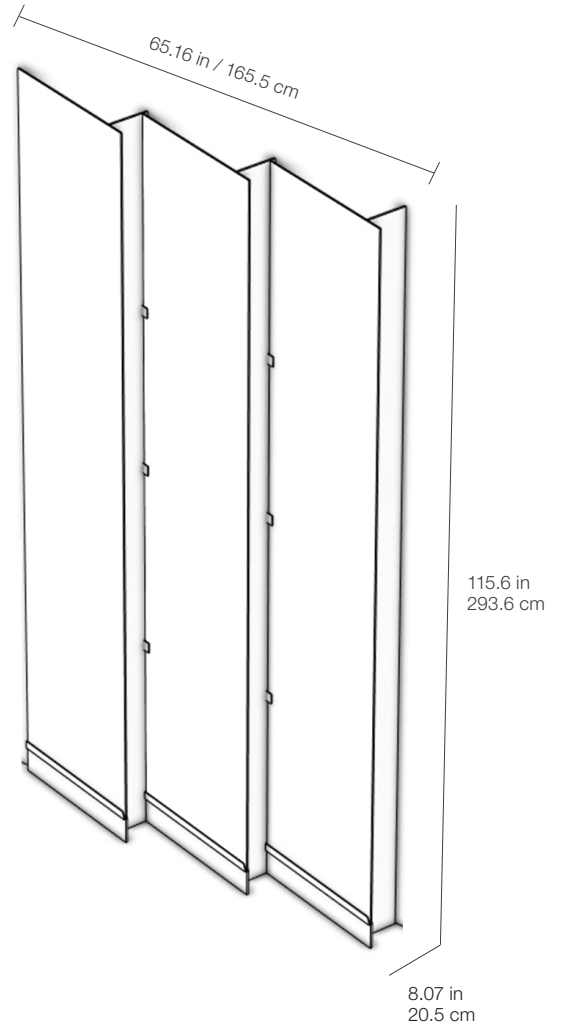

Marketing support, *Showroom Waterfall Display*

Available in a 3-piece modular kit, this display's angled design reduces its width, allowing you to showcase a broader selection of 6 mm slabs. Effortlessly expand your display, by adding additional kits without compromising on space. Perfect for tight showroom layouts, the wall configuration optimizes surface area while keeping your premium slabs organized and easily accessible for clients. Its sleek design elevates both the aesthetics and functionality of your display, making it a smart, space-efficient solution.

ITEM DESCRIPTION	ITEM CODE	UPC
Waterfall Slab Display Kit, 3 Panels	9901-0085-0	828492089910
Waterfall Slab Display Metal Fixture	9902-2068-0	828492090244
Waterfall Slab Display Wooden Side Cover - Set of 3	9902-2511-0	828492089927
ADDITIONAL COMPONENTS		
Waterfall Slab Display Connector - 6 Panels	9902-2069-0	828492090251
9.5 x 13.4 cm Plexiglass Label Holder	9902-3011-0	828492099452
9.5 x 13.4 cm Sample Labels	9902-3340-0	828492099483

Labels can be ordered using the code above. Please specify the required colors and finishes when placing the order through your Anatolia Business Development Manager.