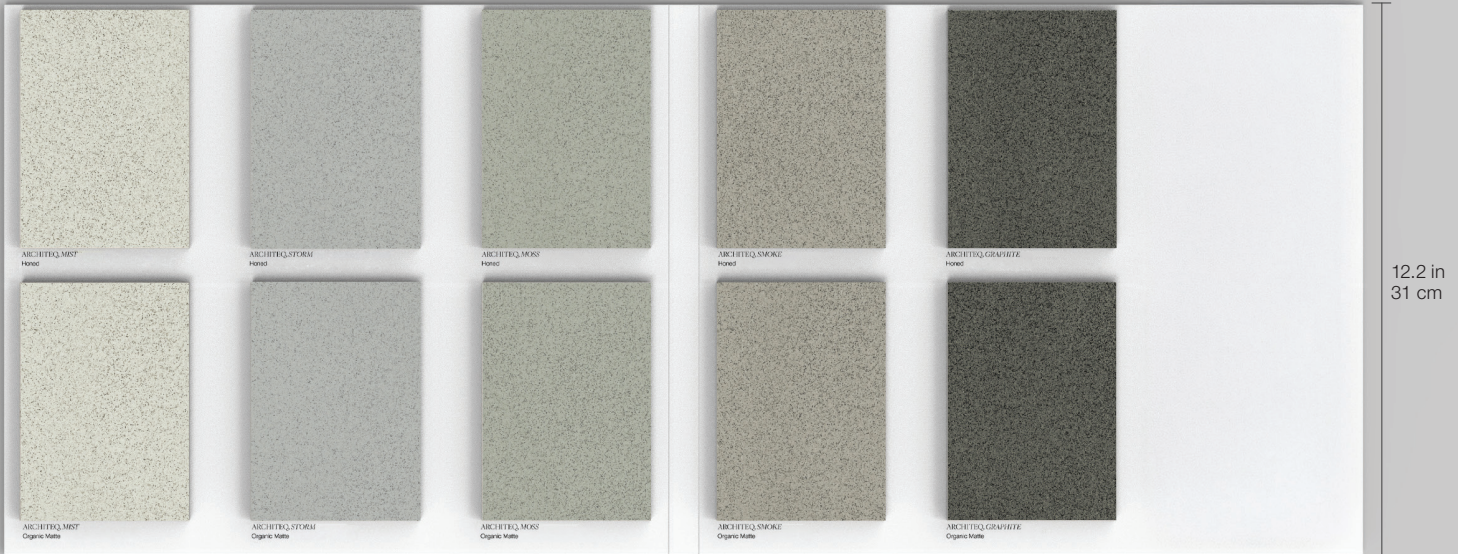

A&D Binder at a Glance

Fully Open:
30 in / 76.7 cm

12.2 in
31 cm

14.8 in / 37.5 cm