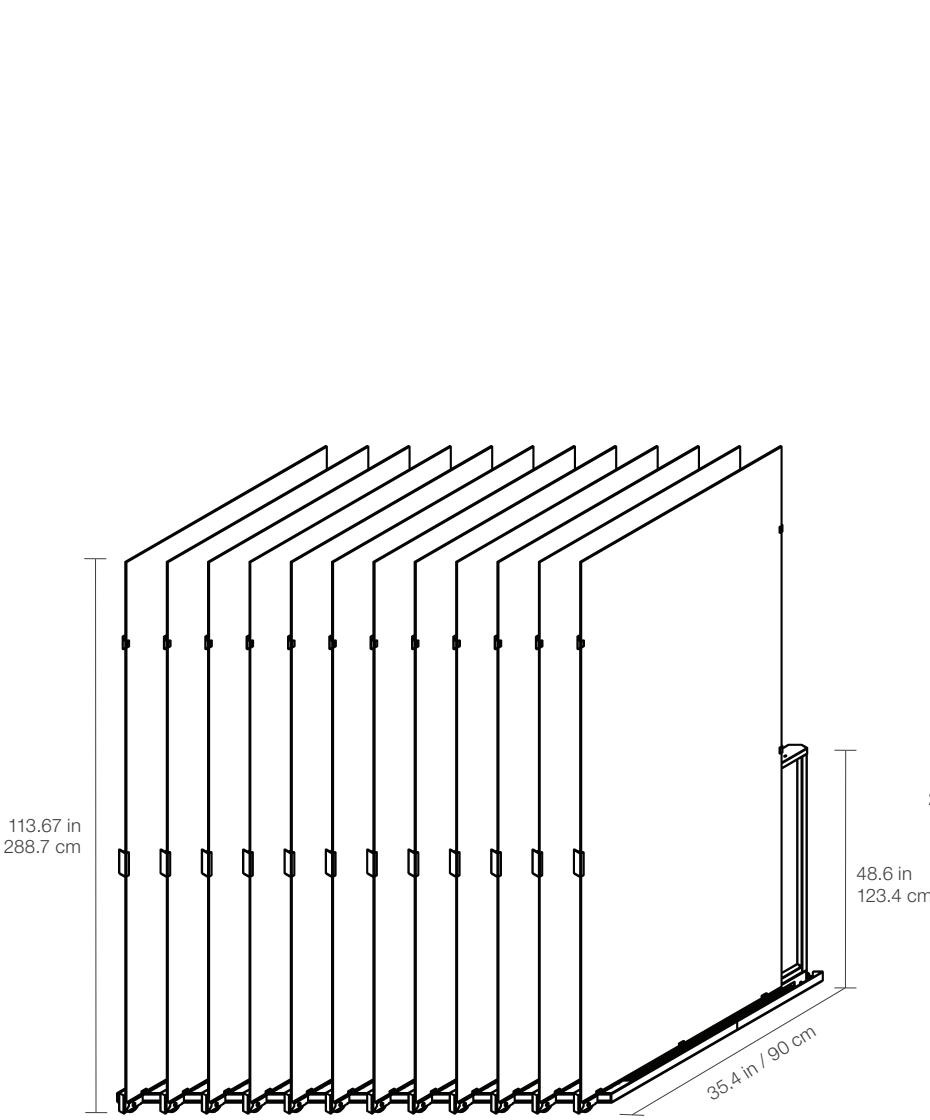

Marketing support, *Single Sliding Panel Display*

48 x 110 in / 120 x 280 cm Porcelain Slab Single Sliding Panel Display front view