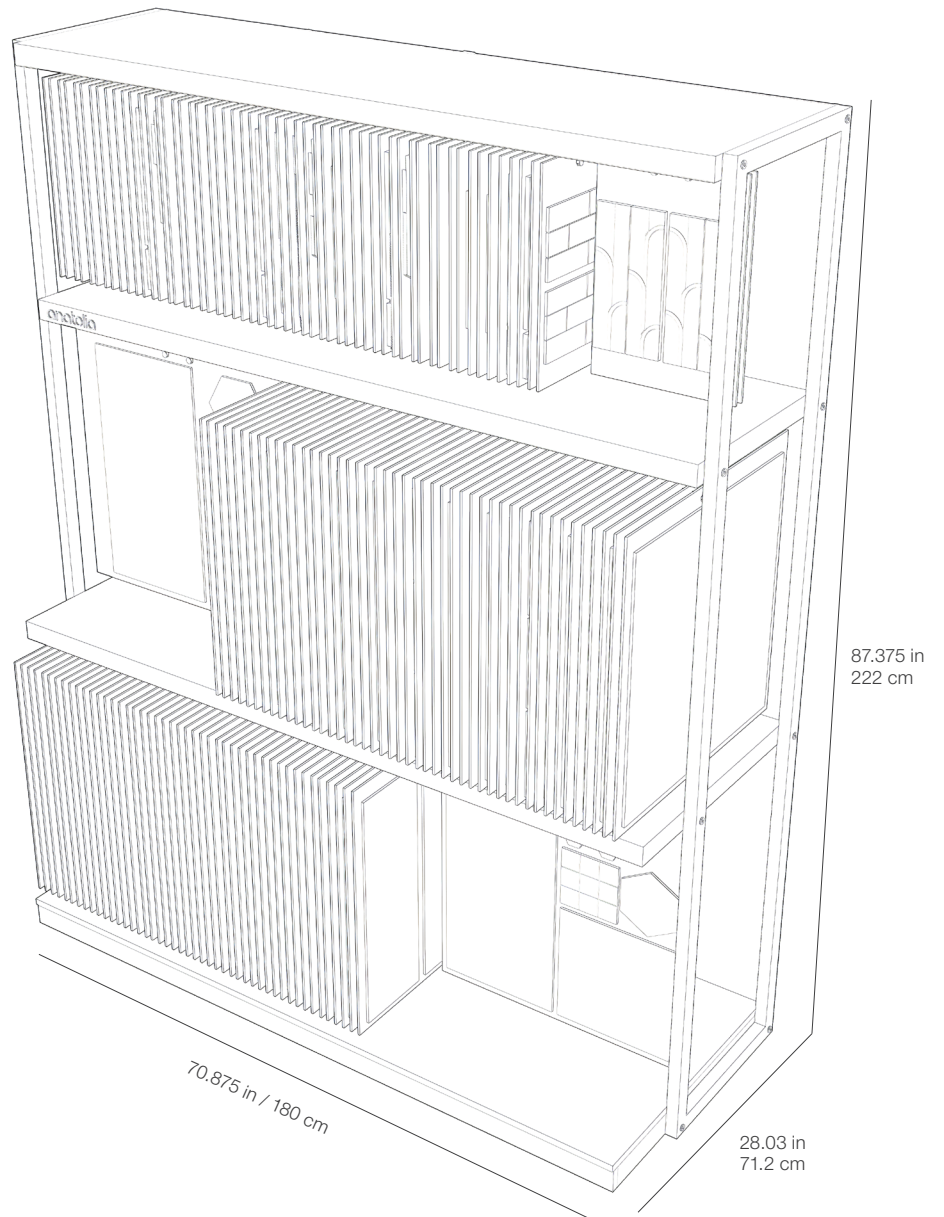

Marketing Support, *Premiere Library Display Kit*

Key specifications and item codes

ITEM DESCRIPTION	CONTENTS	ITEM CODE
ANATOLIA PREMIERE LIBRARY DISPLAY KIT	34 DISPLAY BOARD SETS AVAILABLE (135 BOARDS), 1 DISPLAY BASE, 78 DISPLAY BOARD ROLLER	9901-0084-0

<i>Premier Library Display</i>	ITEM CODE
ANATOLIA LIBRARY DISPLAY BASE	9902-1923-0
ANATOLIA LIBRARY DISPLAY BOARD ROLLER	9902-1924-0