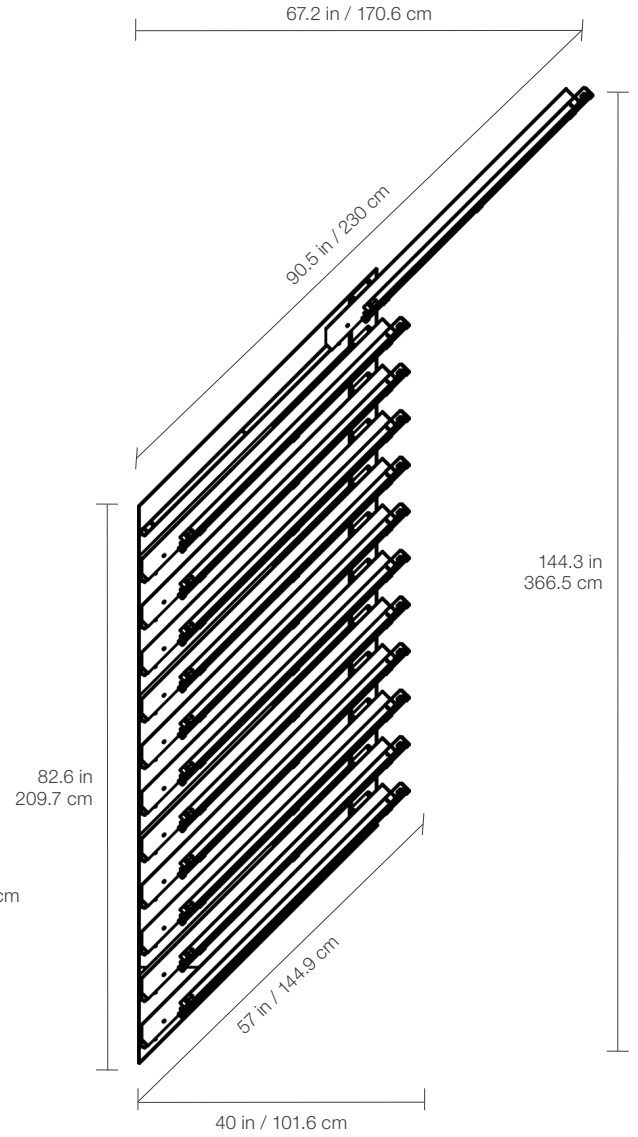

With its minimalist design and practical functionality, the Single Sliding Panel Display provides an elegant, space-efficient way to showcase the full beauty of Anatolia's collections.

On the left: 48 x 110 in / 120 x 280 cm Left Angle Sliding Slabs Display. On the right: 48 x 110 in / 120 x 280 cm Right Angle Sliding Slabs Display

Single Sliding Panel Display at a glance

On the left: 48 x 110 in / 120 x 280 cm Left Angle Sliding Slabs Display. In the middle: 48 x 110 in / 120 x 280 cm Straight Sliding Slabs Display. On the right: 48 x 110 in / 120 x 280 cm Right Angle Sliding Slabs Display.

Marketing support, *Single Sliding Panel Display*

48 x 110 in / 120 x 280 cm Porcelain Slab Single Sliding Panel Display front view

48 x 110 in / 120 x 280 cm Porcelain Slab Single Sliding Panel Display top view