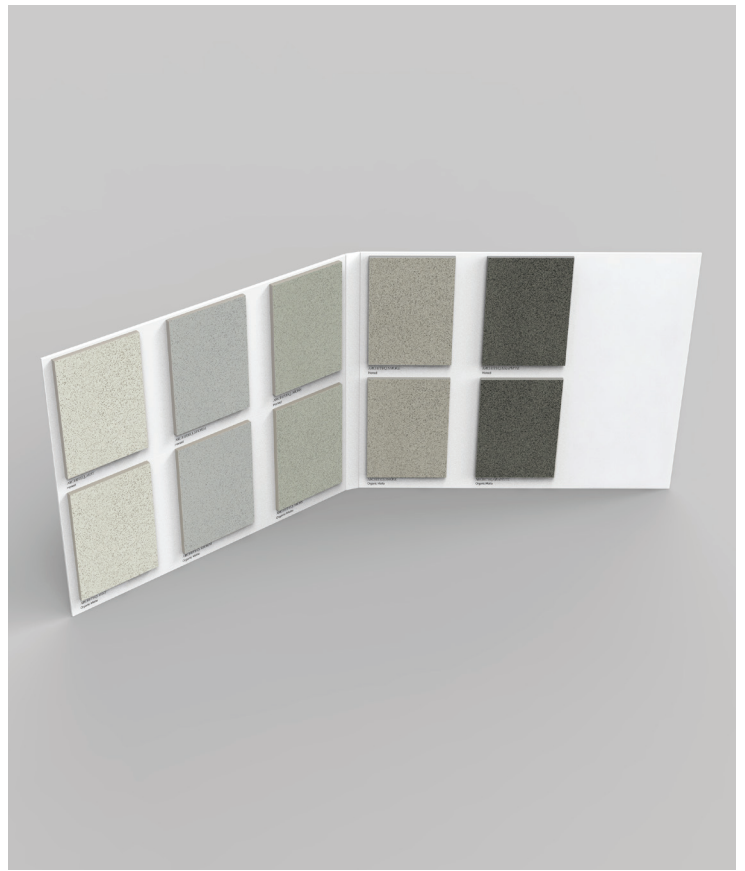

A&D Binder Inside

<i>A&D Binder Sets</i>	ITEM DESCRIPTION	ITEM CODE	UPC
	Architeq A&D Binders		
A&D Binder for Colors Bone, Sand, Clay, Earth, Cocoa	BINDER 1	9902-3540-0	828492111772
A&D Binder for Colors Mist, Storm, Moss, Smoke, Graphite	BINDER 2	9902-3539-0	828492111789