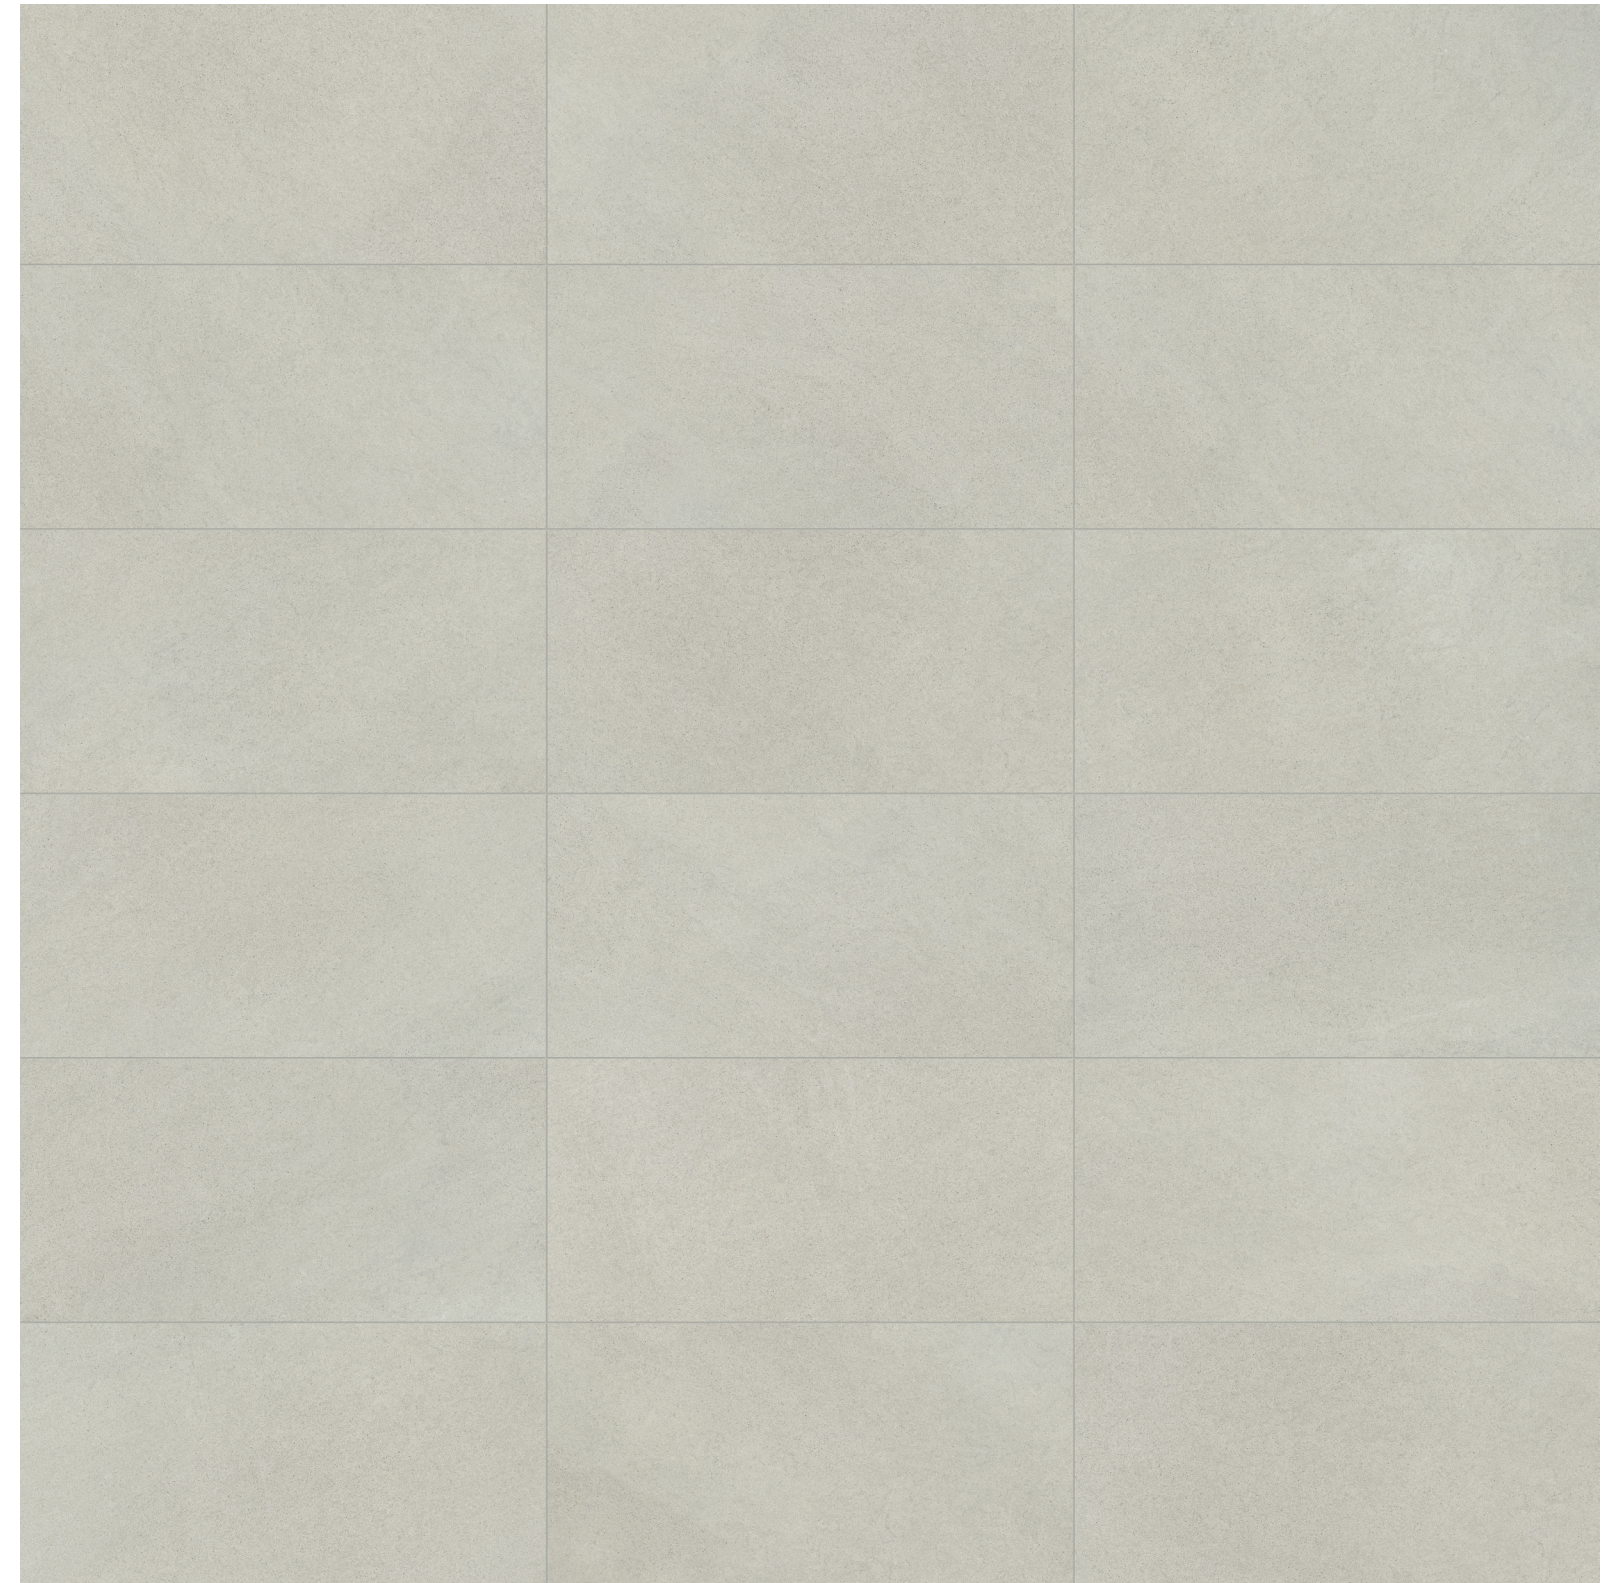

12 x 24 in / 30 x 60 cm image variations