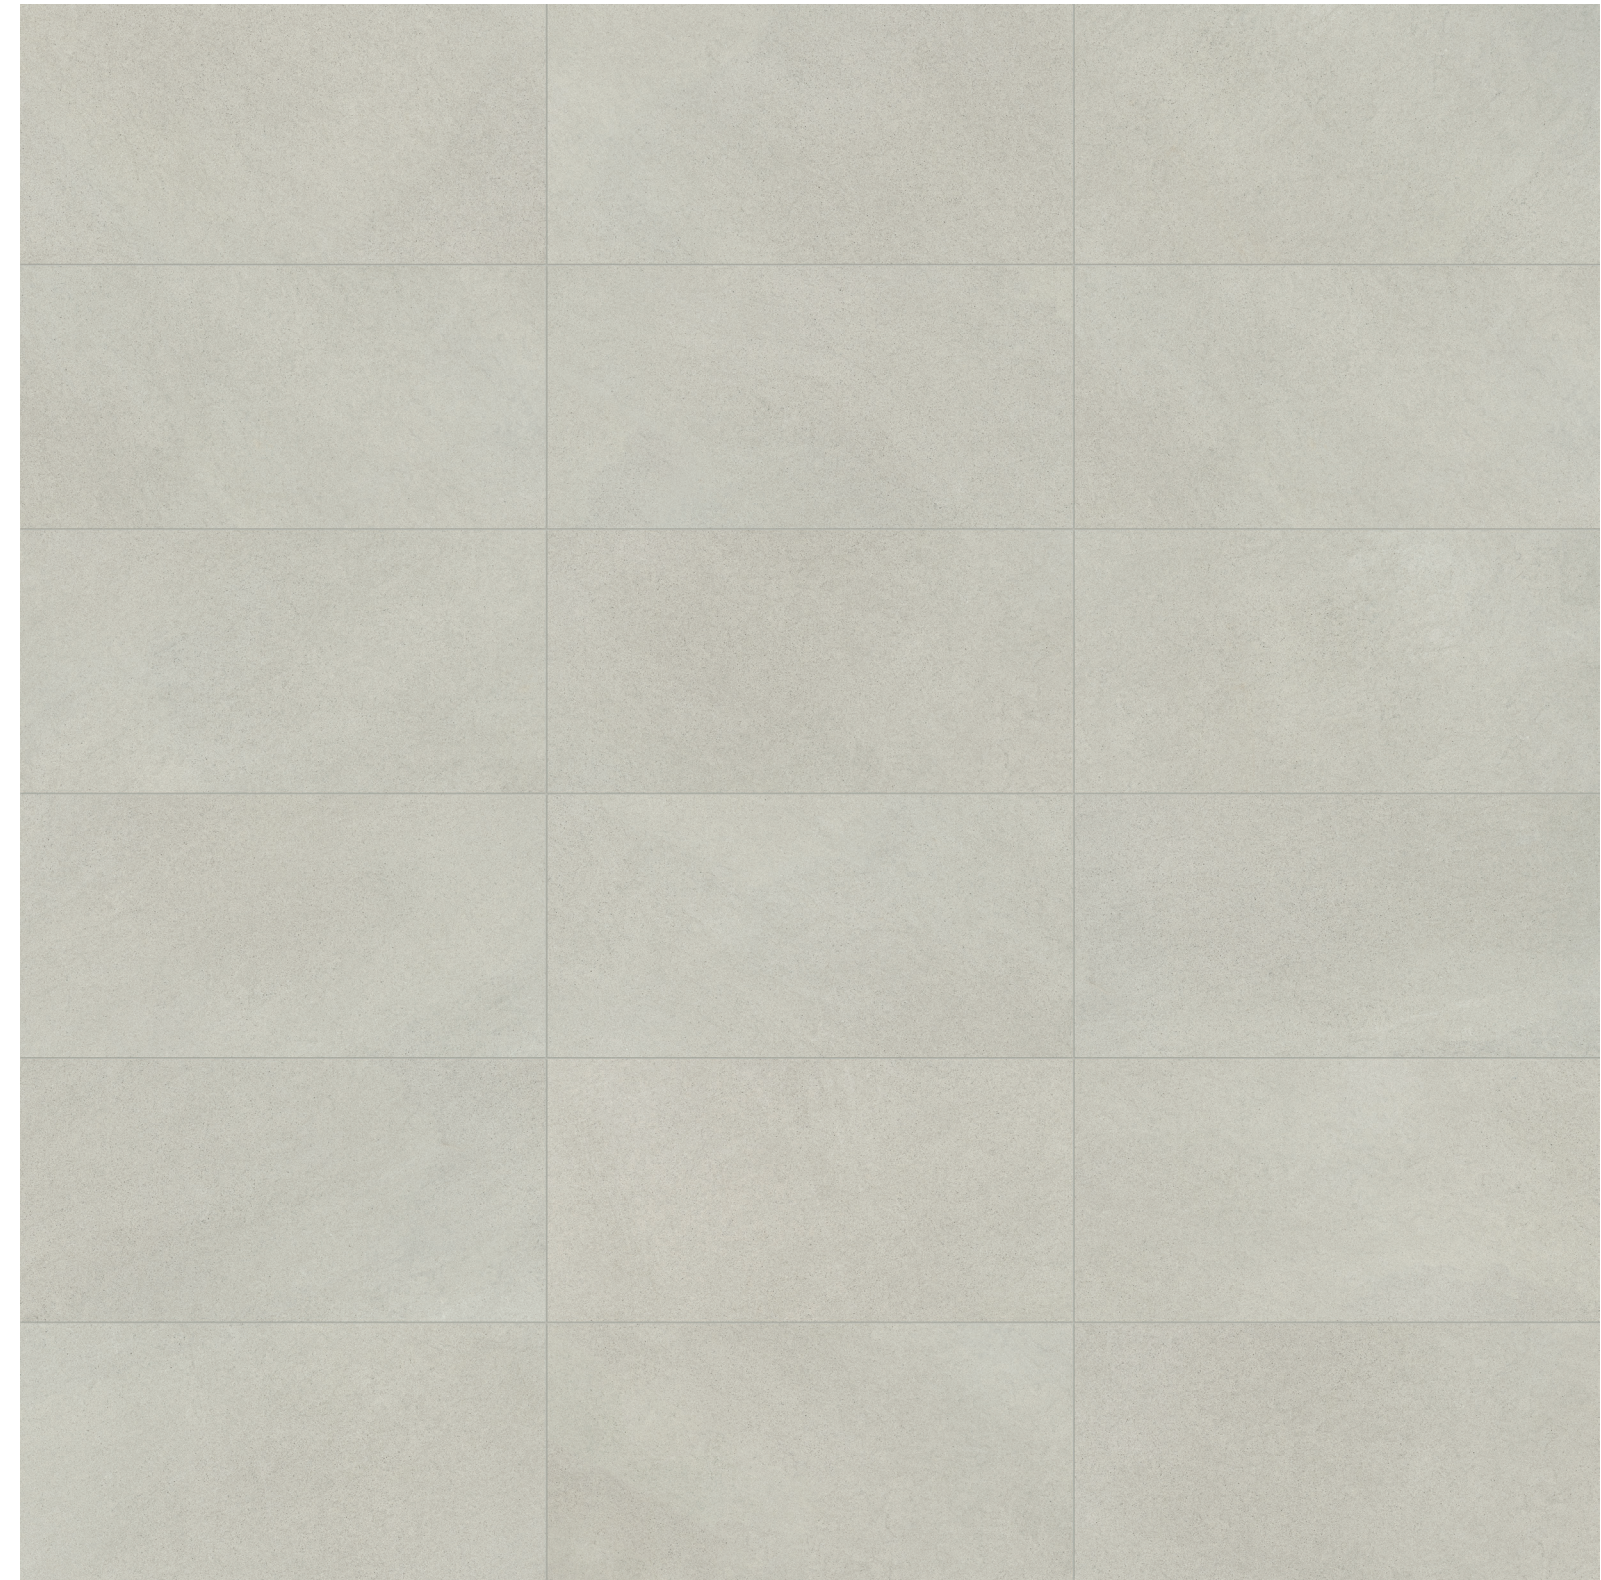

12 x 24 in / 30 x 60 cm image variations