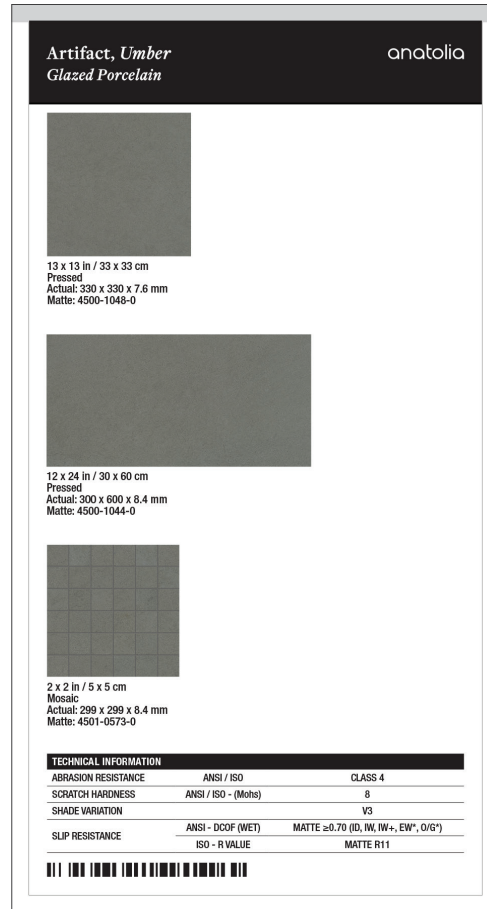

<i>Sample Chips</i>	ITEM CODE	UPC
Artifact Umber Sample Chip	9902-1976-0	828492080634
Artifact Sienna Sample Chip	9902-1977-0	828492080641
Artifact Fog Sample Chip	9902-1978-0	828492080658
Artifact Dawn Sample Chip	9902-1979-0	828492080665