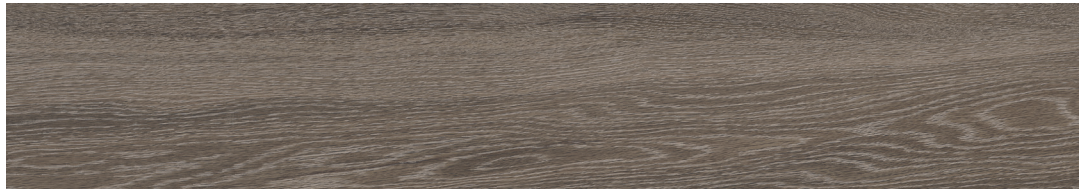

Aspen, Sequoia

8 x 48 in / 19.7 x 120 cm
Rectified
Matte 4500-0068-1