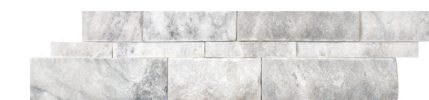

6 x 24 in / 15 x 60 cm
Split Face 5004-0030-0

Bianco Venatino Basketweave Honed Marble Mosaic

12 x 24 in / 30.5 x 61 cm Bianco Venatino Honed Marble Tile

The Anatolia difference
Unmatched elegance and unparalleled perfection.