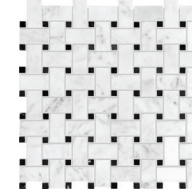

anatolia

Colors at a glance

Bianco Venatino (L)

Bianco Venatino (M)

12 x 24 in / 30.5 x 61 cm image variations

Formats and finishes at a glance

18 x 18 in / 45.7 x 45.7 cm
Polished 5000-0042-0
Honed 5000-0041-0

12 x 12 in / 30.5 x 30.5 cm
Polished 5000-0038-0
Honed 5000-0037-0

12 x 24 in / 30.5 x 61 cm
Polished 5000-0040-0
Honed 5000-0039-0

6 x 18 in / 15 x 45.7 cm
Polished 5000-0036-0
Honed 5000-0035-0

6 x 6 in / 15 x 15 cm
Polished 5000-0034-0
Honed 5000-0033-0

3 x 6 in / 7.5 x 15.1 cm
Polished 5000-0032-0
Honed 5000-0031-0

9 in / 23 cm
Corner Shelf
Polished 5003-0005-0
Honed 5003-0004-0

Trims

2 x 12 in / 4.5 x 30.5 cm
Trim Pieces
Aspendos Chair Rails
Polished 5002-0014-0
Honed 5002-0013-0

5/8 x 12 in / 1.5 x 30.5 cm
Trim Pieces
Mini Pencils
Polished 5002-0012-0
Honed 5002-0011-0

Mosaics

Basketweave
Mosaics
Polished 5001-0025-0
Honed 5001-0024-0

1 x 1 in / 2.5 x 2.5 cm
Mosaics
Polished 5001-0021-0
Honed 5001-0020-0