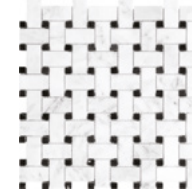

anatolia

Colors at a glance

Bianco Venatino (L)

Bianco Venatino (M)

12 x 24 in / 30.5 x 61 cm image variations

Formats and finishes at a glance

18 x 18 in / 45.7 x 45.7 cm
Polished 5000-0042-0
Honed 5000-0041-0

12 x 12 in / 30.5 x 30.5 cm
Polished 5000-0038-0
Honed 5000-0037-0

12 x 24 in / 30.5 x 61 cm
Polished 5000-0040-0
Honed 5000-0039-0

6 x 18 in / 15 x 45.7 cm
Polished 5000-0036-0
Honed 5000-0035-0

6 x 6 in / 15 x 15 cm
Polished 5000-0034-0
Honed 5000-0033-0

3 x 6 in / 7.5 x 15.1 cm
Polished 5000-0032-0
Honed 5000-0031-0

9 in / 23 cm
Corner Shelf
Polished 5003-0005-0
Honed 5003-0004-0

Trim

2 x 12 in / 4.5 x 30.5 cm
Trim Pieces
Aspendos Chair Rails
Polished 5002-0014-0
Honed 5002-0013-0

5/8 x 12 in / 1.5 x 30.5 cm
Trim Pieces
Mini Pencils
Polished 5002-0012-0
Honed 5002-0011-0

Mosaics

Basketweave
Mosaics
Polished 5001-0025-0
Honed 5001-0024-0

1 x 1 in / 2.5 x 2.5 cm
Mosaics
Polished 5001-0021-0
Honed 5001-0020-0