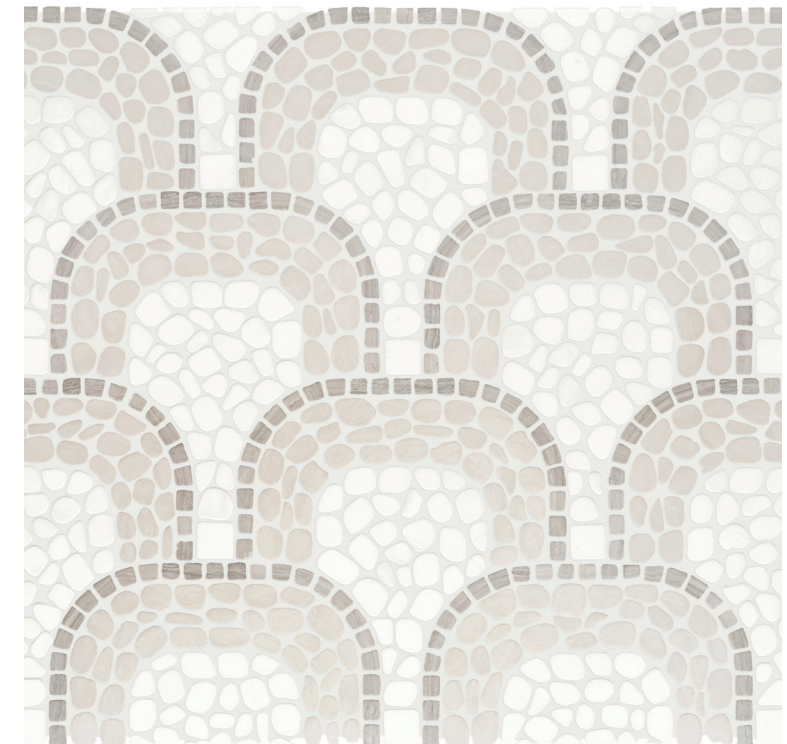

# Cabana, *Horizon*

Horizon's gentle blend of beige and white evokes the quiet elegance of an autumn landscape, grounding your space in natural warmth.

Axis  
Tumbled 5001-0451-0

Flow  
Tumbled 5001-0453-0