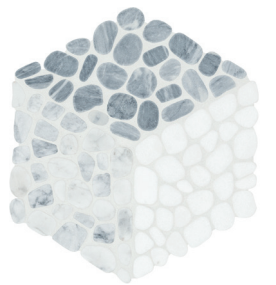

## Cabana collection

Timeless elegance meets modern artistry in the Cabana collection. The thoughtfully crafted array of pebble mosaics conjures a harmonious, organic ambiance, inviting serenity, and a deep connection to the beauty of nature. While familiar in material and aesthetic appeal, this collection introduces a level of artistry that transcends the typical pebble mosaic. Whether you're drawn to the classic allure of traditional aesthetics or the sophistication of contemporary style, these mosaics promise to transform any space.

*Galaxy.*  
Celestial sophistication in  
bold contrast.

Cabana, *Galaxy*

Deep contrasts bring drama and elegance to modern spaces.

Axis  
Tumbled 5001-0443-0

Node  
Tumbled 5001-0444-0

Flow  
Tumbled 5001-0445-0

Blend  
Tumbled 5001-0446-0

*River.*  
A tranquil blend inspired by  
flowing waters.

Cabana, *River*

Inspired by gentle rivers, harmonious hues create a tranquil haven of balance and beauty.

Axis  
Tumbled 5001-0447-0

Flow  
Tumbled 5001-0449-0

Node  
Tumbled 5001-0448-0

Blend  
Tumbled 5001-0450-0

*Horizon.*

Sunlit warmth meets subtle  
sophistication.