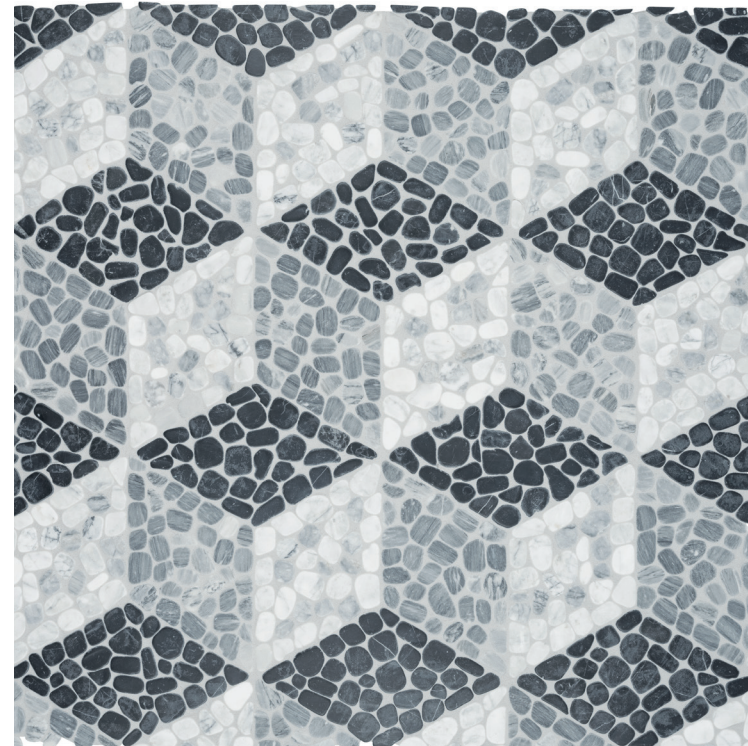

## Cabana collection

Timeless elegance meets modern artistry in the Cabana collection. The thoughtfully crafted array of pebble mosaics conjures a harmonious, organic ambiance, inviting serenity, and a deep connection to the beauty of nature. While familiar in material and aesthetic appeal, this collection introduces a level of artistry that transcends the typical pebble mosaic. Whether you're drawn to the classic allure of traditional aesthetics or the sophistication of contemporary style, these mosaics promise to transform any space.

*Galaxy.*  
Celestial sophistication in  
bold contrast.

Cabana, *Galaxy*

Deep contrasts bring drama and elegance to modern spaces.

Axis  
Tumbled 5001-0443-0

Node  
Tumbled 5001-0444-0

Flow  
Tumbled 5001-0445-0

Blend  
Tumbled 5001-0446-0

*River.*  
A tranquil blend inspired by  
flowing waters.

Cabana, *River*

Inspired by gentle rivers, harmonious hues create a tranquil haven of balance and beauty.

Axis  
Tumbled 5001-0447-0