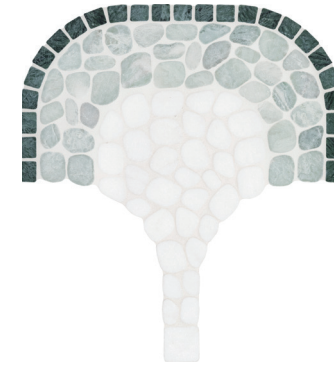

Flow
Tumbled 5001-0457-0