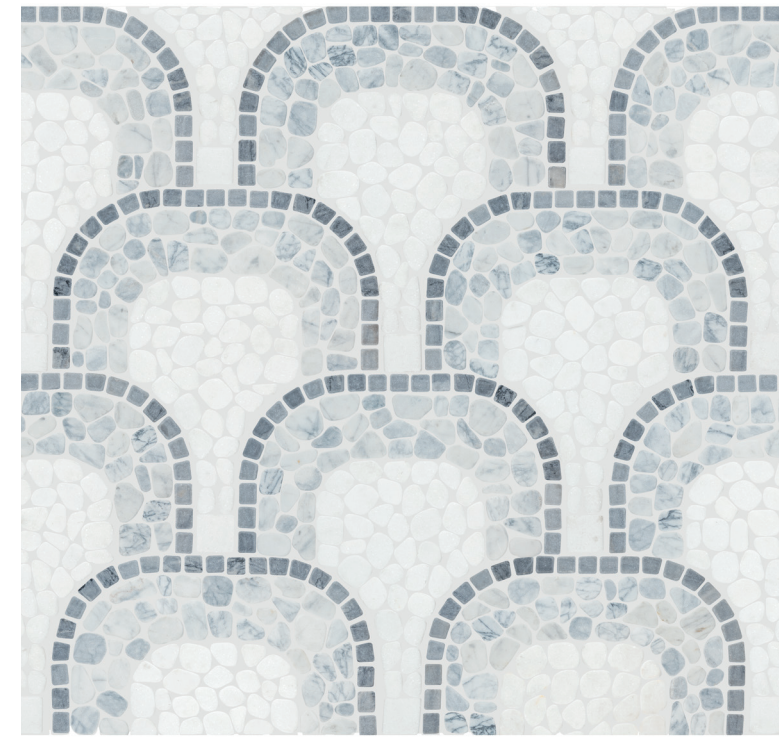

## Cabana collection

Timeless elegance meets modern artistry in the Cabana collection. The thoughtfully crafted array of pebble mosaics conjures a harmonious, organic ambiance, inviting serenity, and a deep connection to the beauty of nature. While familiar in material and aesthetic appeal, this collection introduces a level of artistry that transcends the typical pebble mosaic. Whether you're drawn to the classic allure of traditional aesthetics or the sophistication of contemporary style, these mosaics promise to transform any space.

*Galaxy.*  
Celestial sophistication in  
bold contrast.

Cabana, *Galaxy*

Deep contrasts bring drama and elegance to modern spaces.

Axis  
Tumbled 5001-0443-0

Node  
Tumbled 5001-0444-0

Flow  
Tumbled 5001-0445-0

Blend  
Tumbled 5001-0446-0

*River.*  
A tranquil blend inspired by  
flowing waters.

Cabana, *River*

Inspired by gentle rivers, harmonious hues create a tranquil haven of balance and beauty.

Axis  
Tumbled 5001-0447-0

Flow  
Tumbled 5001-0449-0

Node  
Tumbled 5001-0448-0

Blend  
Tumbled 5001-0450-0

*Horizon.*

Sunlit warmth meets subtle  
sophistication.