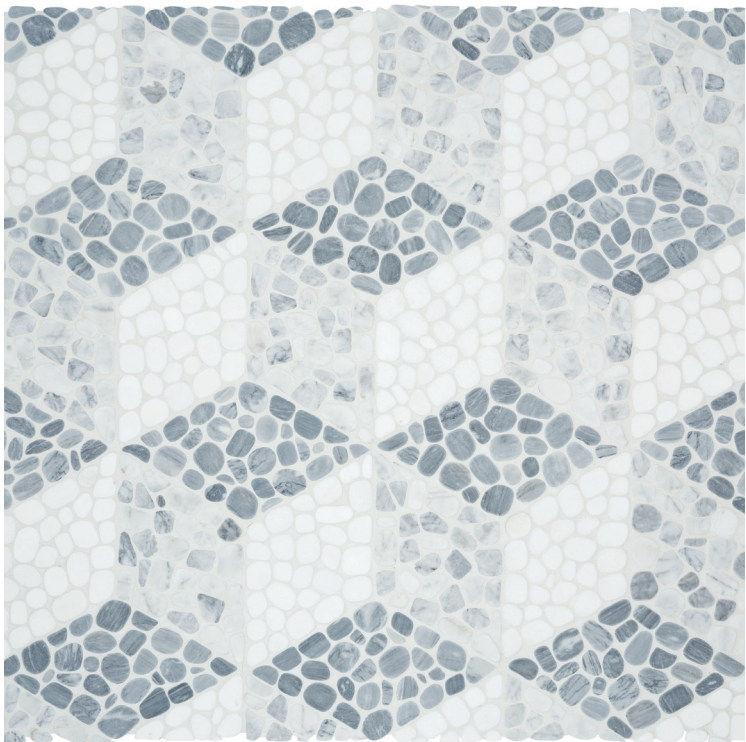

## Cabana collection

Timeless elegance meets modern artistry in the Cabana collection. The thoughtfully crafted array of pebble mosaics conjures a harmonious, organic ambiance, inviting serenity, and a deep connection to the beauty of nature. While familiar in material and aesthetic appeal, this collection introduces a level of artistry that transcends the typical pebble mosaic. Whether you're drawn to the classic allure of traditional aesthetics or the sophistication of contemporary style, these mosaics promise to transform any space.

*Galaxy.*  
Celestial sophistication in  
bold contrast.

Cabana, *Galaxy*

Deep contrasts bring drama and elegance to modern spaces.

Axis  
Tumbled 5001-0443-0

Node  
Tumbled 5001-0444-0

Flow  
Tumbled 5001-0445-0

Blend  
Tumbled 5001-0446-0

*River.*  
A tranquil blend inspired by  
flowing waters.

Cabana, *River*

Inspired by gentle rivers, harmonious hues create a tranquil haven of balance and beauty.

Axis  
Tumbled 5001-0447-0

Flow  
Tumbled 5001-0449-0

Node  
Tumbled 5001-0448-0

Blend  
Tumbled 5001-0450-0

*Horizon.*

Sunlit warmth meets subtle  
sophistication.