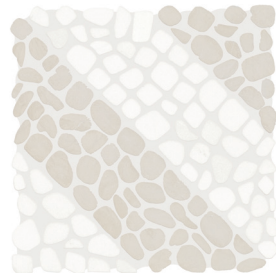

Cabana, *Horizon*

Horizon's gentle blend of beige and white evokes the quiet elegance of an autumn landscape, grounding your space in natural warmth.

Axis
Tumbled 5001-0451-0