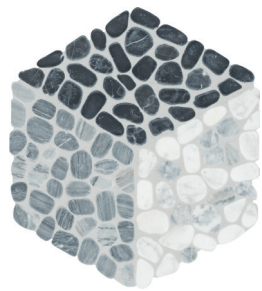

## Cabana collection

Timeless elegance meets modern artistry in the Cabana collection. The thoughtfully crafted array of pebble mosaics conjures a harmonious, organic ambiance, inviting serenity, and a deep connection to the beauty of nature. While familiar in material and aesthetic appeal, this collection introduces a level of artistry that transcends the typical pebble mosaic. Whether you're drawn to the classic allure of traditional aesthetics or the sophistication of contemporary style, these mosaics promise to transform any space.

*Galaxy.*  
Celestial sophistication in  
bold contrast.

Cabana, *Galaxy*

Deep contrasts bring drama and elegance to modern spaces.

Axis  
Tumbled 5001-0443-0

Node  
Tumbled 5001-0444-0

Flow  
Tumbled 5001-0445-0

Blend  
Tumbled 5001-0446-0

*River.*  
A tranquil blend inspired by  
flowing waters.

Cabana, *River*

Inspired by gentle rivers, harmonious hues create a tranquil haven of balance and beauty.

Axis  
Tumbled 5001-0447-0