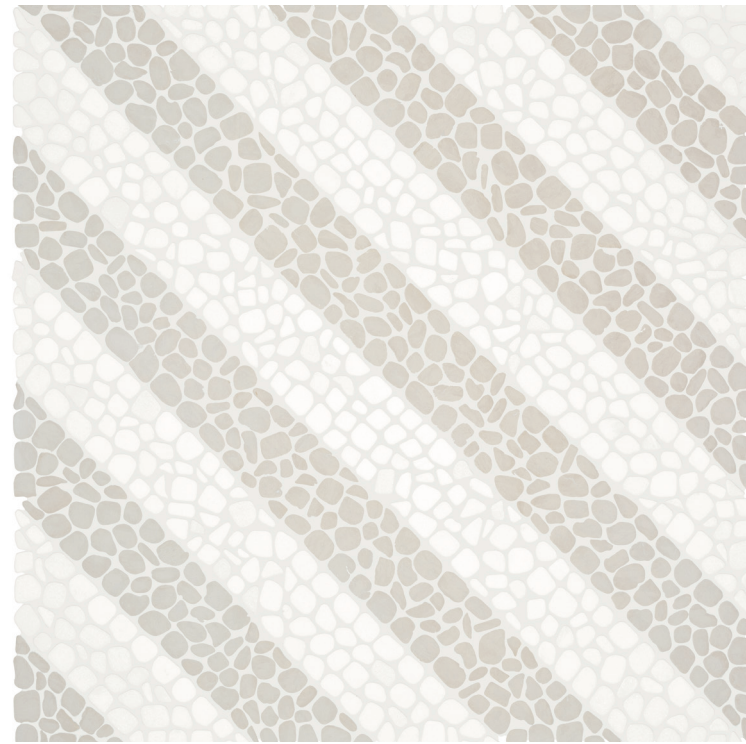

Flow  
Tumbled 5001-0449-0

Node  
Tumbled 5001-0448-0

Blend  
Tumbled 5001-0450-0

*Horizon.*

Sunlit warmth meets subtle  
sophistication.

# Cabana, *Horizon*

Horizon's gentle blend of beige and white evokes the quiet elegance of an autumn landscape, grounding your space in natural warmth.

Axis  
Tumbled 5001-0451-0

Flow  
Tumbled 5001-0453-0