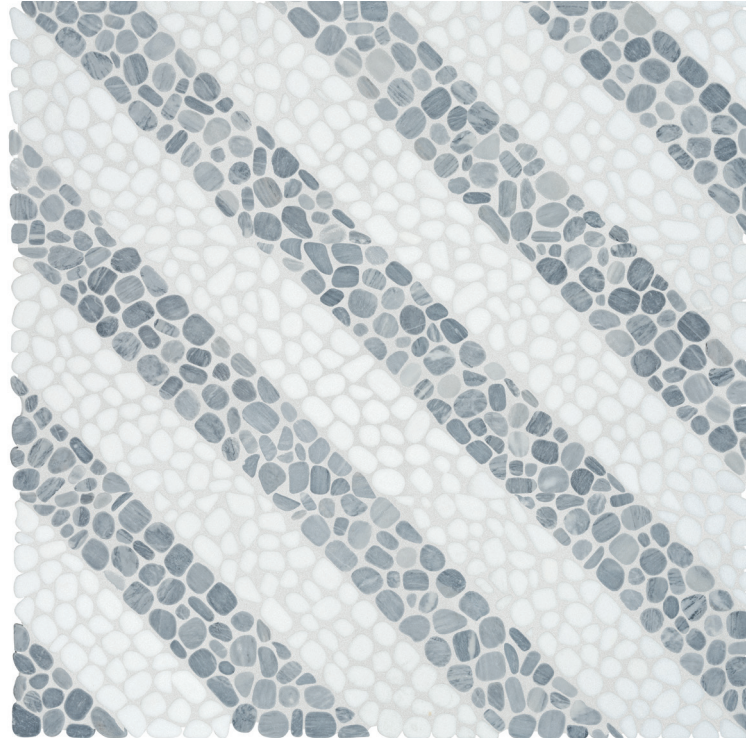

*Galaxy.*  
Celestial sophistication in  
bold contrast.

Cabana, *Galaxy*

Deep contrasts bring drama and elegance to modern spaces.

Axis  
Tumbled 5001-0443-0

Node  
Tumbled 5001-0444-0

Flow  
Tumbled 5001-0445-0

Blend  
Tumbled 5001-0446-0

*River.*  
A tranquil blend inspired by  
flowing waters.

Cabana, *River*

Inspired by gentle rivers, harmonious hues create a tranquil haven of balance and beauty.

Axis  
Tumbled 5001-0447-0

Flow  
Tumbled 5001-0449-0

Node  
Tumbled 5001-0448-0

Blend  
Tumbled 5001-0450-0

*Horizon.*

Sunlit warmth meets subtle  
sophistication.