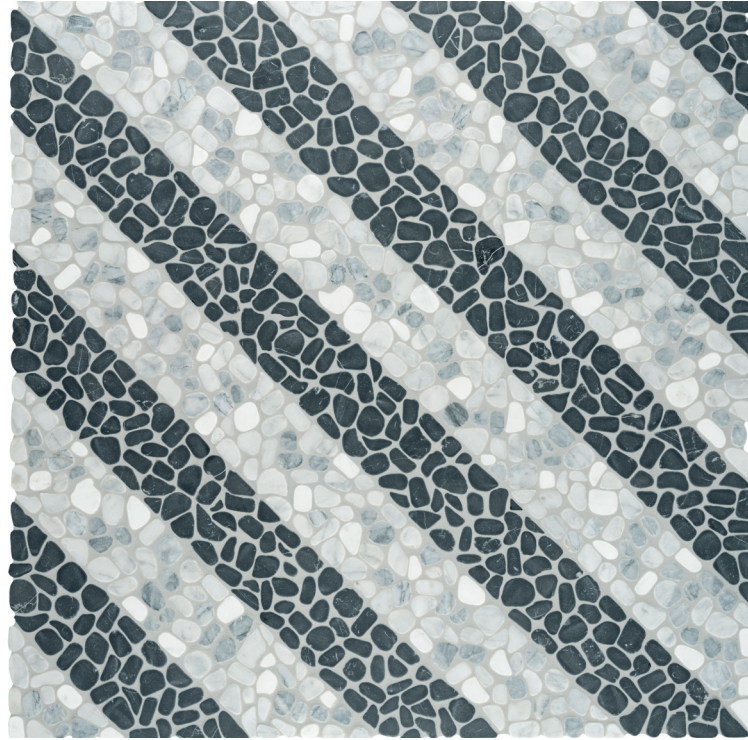

## Cabana collection

Timeless elegance meets modern artistry in the Cabana collection. The thoughtfully crafted array of pebble mosaics conjures a harmonious, organic ambiance, inviting serenity, and a deep connection to the beauty of nature. While familiar in material and aesthetic appeal, this collection introduces a level of artistry that transcends the typical pebble mosaic. Whether you're drawn to the classic allure of traditional aesthetics or the sophistication of contemporary style, these mosaics promise to transform any space.

*Galaxy.*  
Celestial sophistication in  
bold contrast.

Cabana, *Galaxy*

Deep contrasts bring drama and elegance to modern spaces.

Axis  
Tumbled 5001-0443-0

Node  
Tumbled 5001-0444-0

Flow  
Tumbled 5001-0445-0

Blend  
Tumbled 5001-0446-0

*River.*  
A tranquil blend inspired by  
flowing waters.

Cabana, *River*

Inspired by gentle rivers, harmonious hues create a tranquil haven of balance and beauty.

Axis  
Tumbled 5001-0447-0