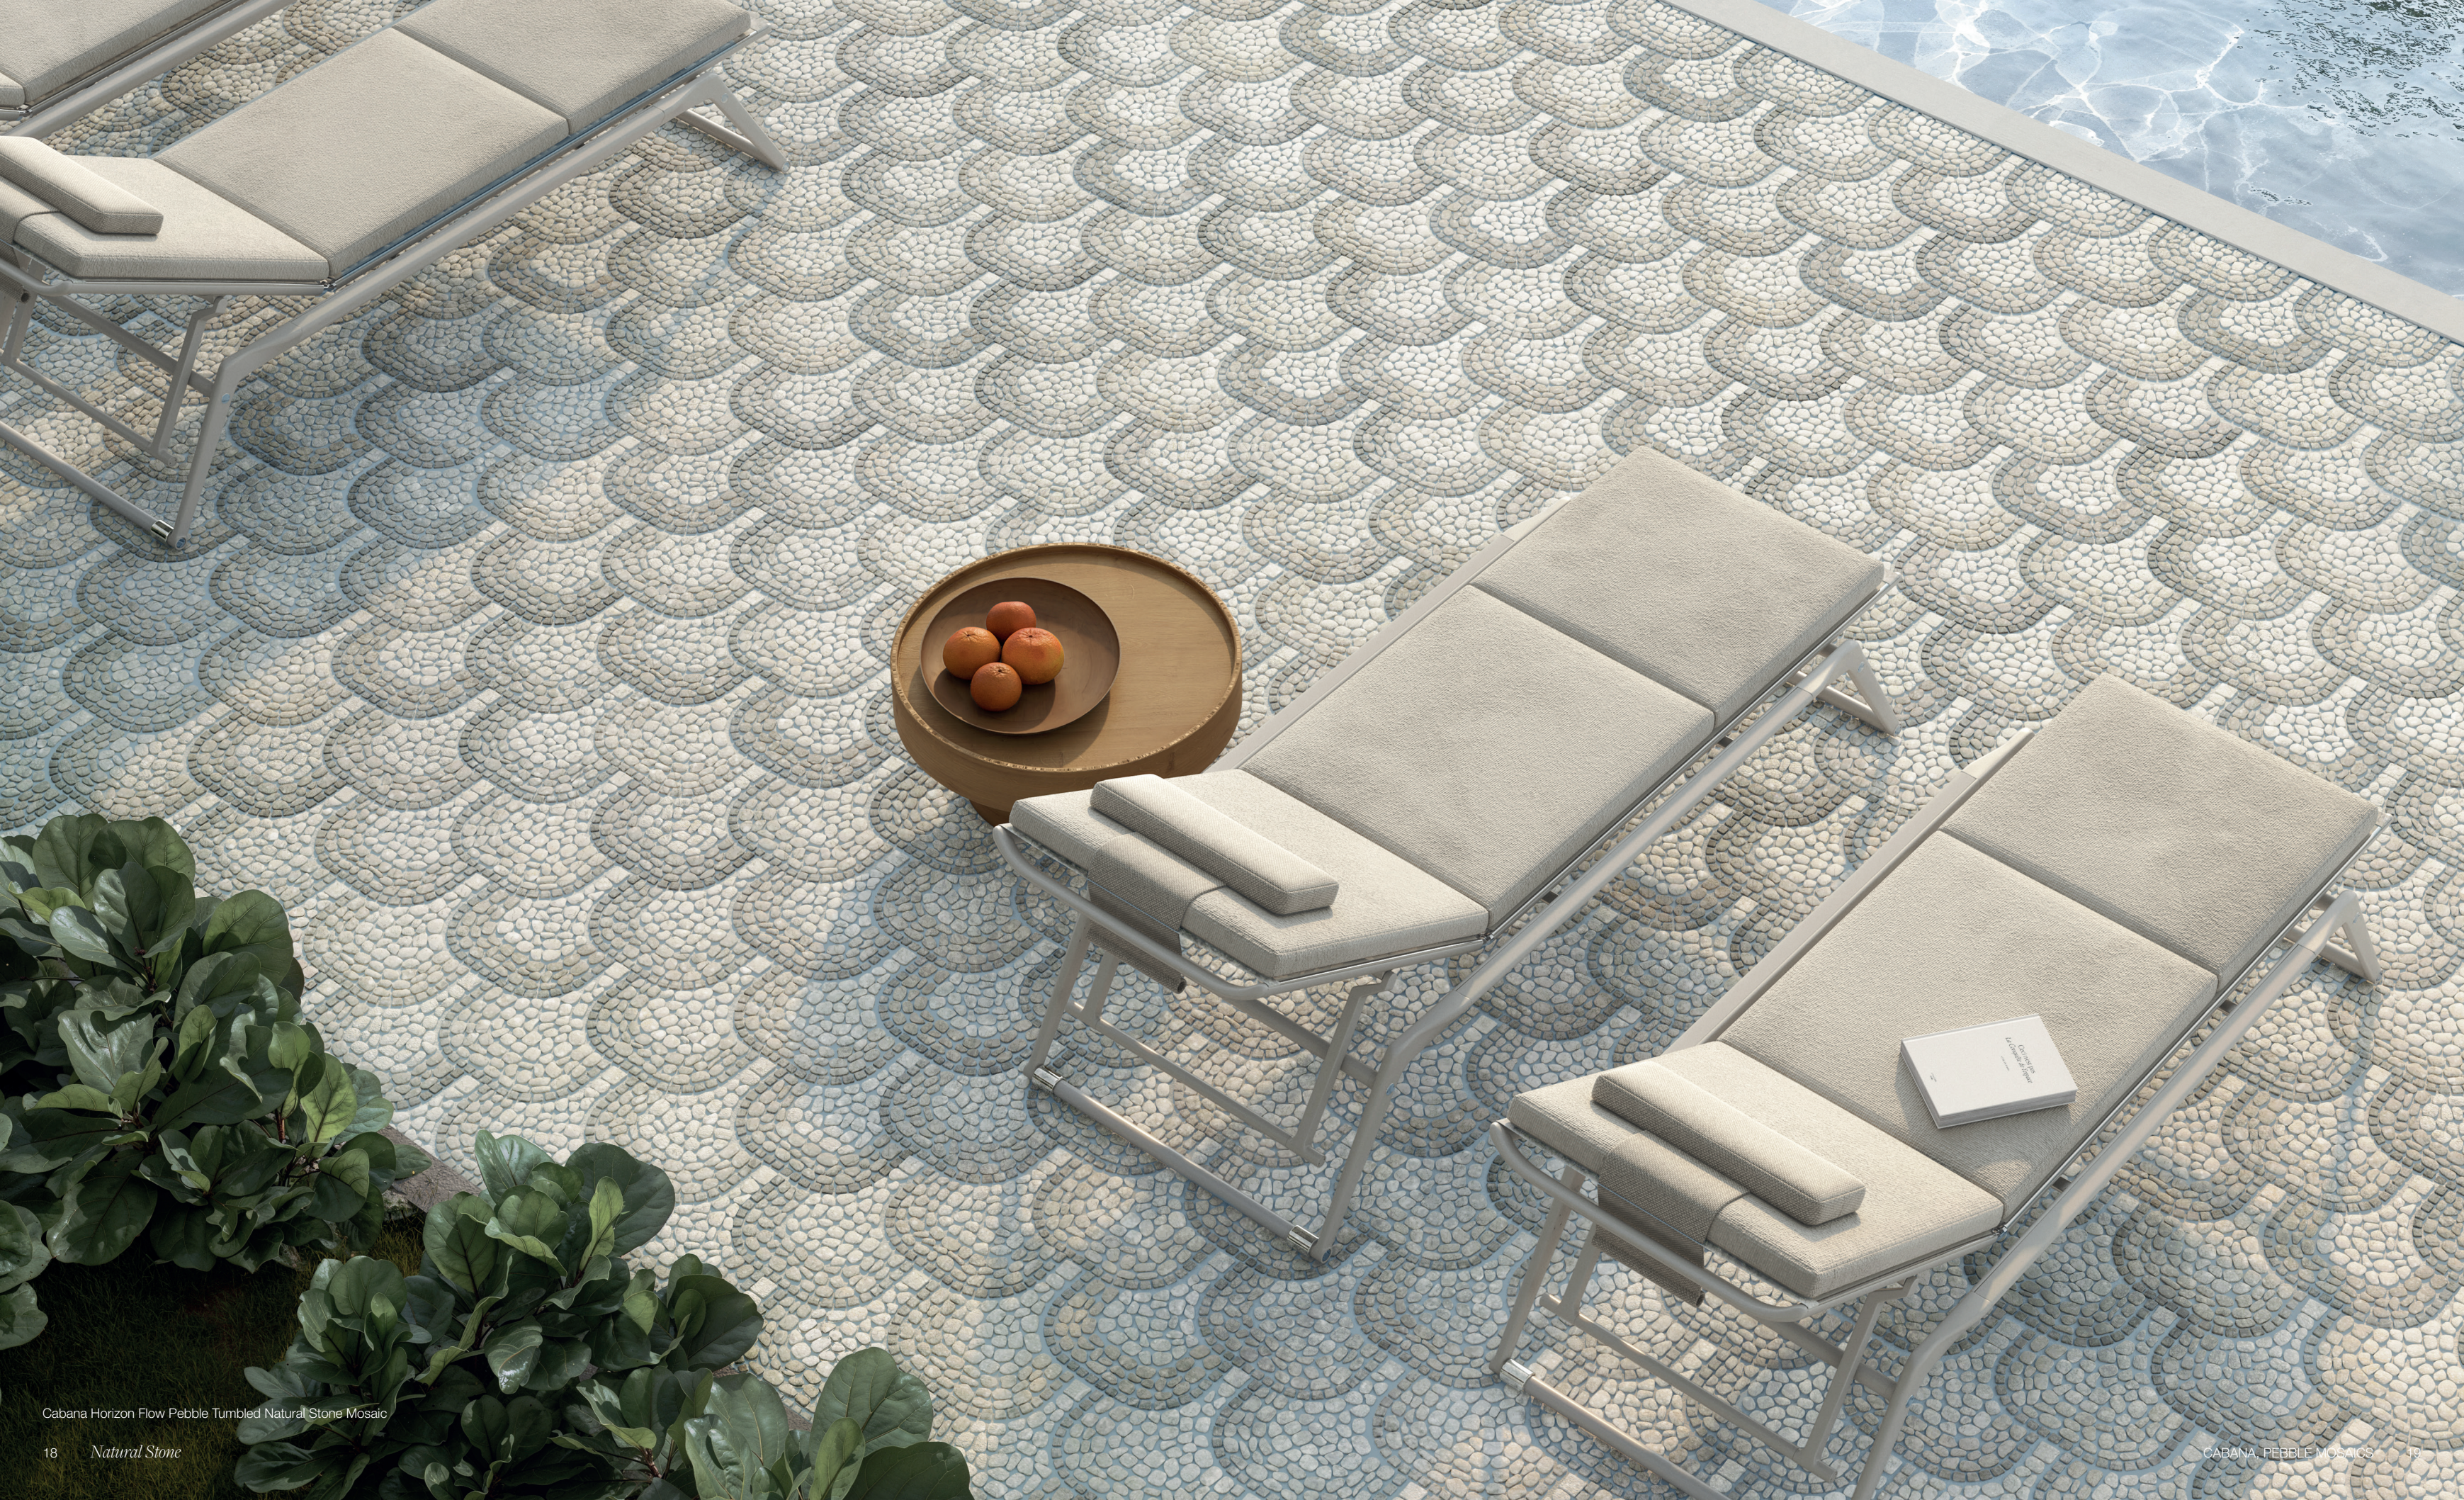

Node
Tumbled 5001-0452-0

Blend
Tumbled 5001-0454-0