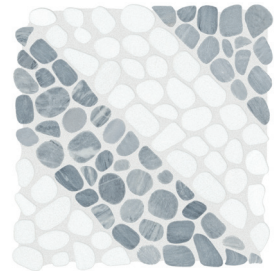

*Galaxy.*  
Celestial sophistication in  
bold contrast.

Cabana, *Galaxy*

Deep contrasts bring drama and elegance to modern spaces.

Axis  
Tumbled 5001-0443-0

Node  
Tumbled 5001-0444-0

Flow  
Tumbled 5001-0445-0

Blend  
Tumbled 5001-0446-0

*River.*  
A tranquil blend inspired by  
flowing waters.

Cabana, *River*

Inspired by gentle rivers, harmonious hues create a tranquil haven of balance and beauty.

Axis  
Tumbled 5001-0447-0

Flow  
Tumbled 5001-0449-0

Node  
Tumbled 5001-0448-0

Blend  
Tumbled 5001-0450-0

*Horizon.*

Sunlit warmth meets subtle  
sophistication.