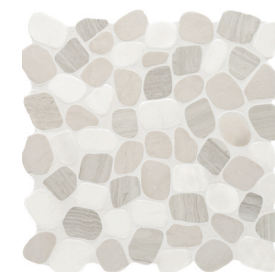

Flow  
Tumbled 5001-0449-0

Node  
Tumbled 5001-0448-0

Blend  
Tumbled 5001-0450-0

*Horizon.*

Sunlit warmth meets subtle  
sophistication.

# Cabana, *Horizon*

Horizon's gentle blend of beige and white evokes the quiet elegance of an autumn landscape, grounding your space in natural warmth.

Axis  
Tumbled 5001-0451-0

Flow  
Tumbled 5001-0453-0

Node  
Tumbled 5001-0452-0

Blend  
Tumbled 5001-0454-0

*Jade.*  
Nature's renewal with  
verdant elegance.

Cabana, *Jade*

Inspired by lush landscapes, Jade's refreshing greens breathe life into any space, infusing it with natural vitality.