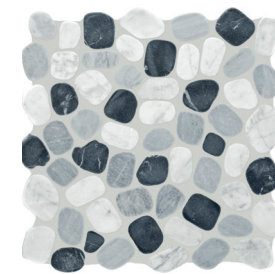

*Galaxy.*  
Celestial sophistication in  
bold contrast.

Cabana, *Galaxy*

Deep contrasts bring drama and elegance to modern spaces.

Axis  
Tumbled 5001-0443-0

Node  
Tumbled 5001-0444-0

Flow  
Tumbled 5001-0445-0

Blend  
Tumbled 5001-0446-0

*River.*  
A tranquil blend inspired by  
flowing waters.

Cabana, *River*

Inspired by gentle rivers, harmonious hues create a tranquil haven of balance and beauty.

Axis  
Tumbled 5001-0447-0