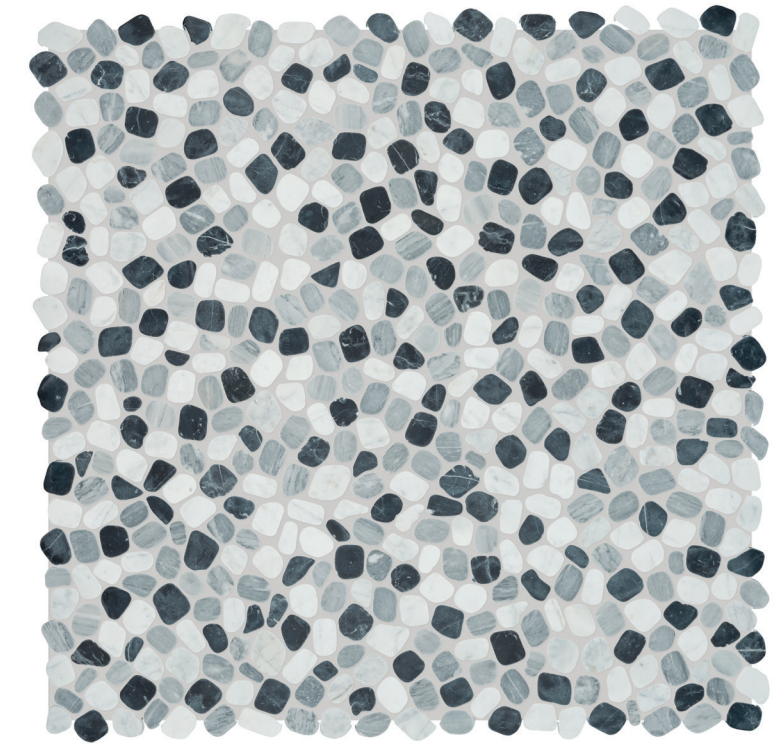

*Galaxy.*  
Celestial sophistication in  
bold contrast.

Cabana, *Galaxy*

Deep contrasts bring drama and elegance to modern spaces.

Axis  
Tumbled 5001-0443-0

Node  
Tumbled 5001-0444-0

Flow  
Tumbled 5001-0445-0

Blend  
Tumbled 5001-0446-0

*River.*  
A tranquil blend inspired by  
flowing waters.

Cabana, *River*

Inspired by gentle rivers, harmonious hues create a tranquil haven of balance and beauty.

Axis  
Tumbled 5001-0447-0