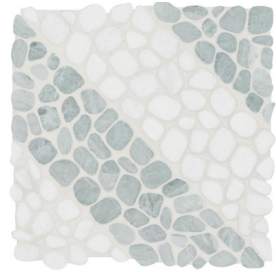

# Cabana, *Horizon*

Horizon's gentle blend of beige and white evokes the quiet elegance of an autumn landscape, grounding your space in natural warmth.

Axis  
Tumbled 5001-0451-0

Flow  
Tumbled 5001-0453-0

Node  
Tumbled 5001-0452-0

Blend  
Tumbled 5001-0454-0

*Jade.*  
Nature's renewal with  
verdant elegance.

Cabana, *Jade*

Inspired by lush landscapes, Jade's refreshing greens breathe life into any space, infusing it with natural vitality.