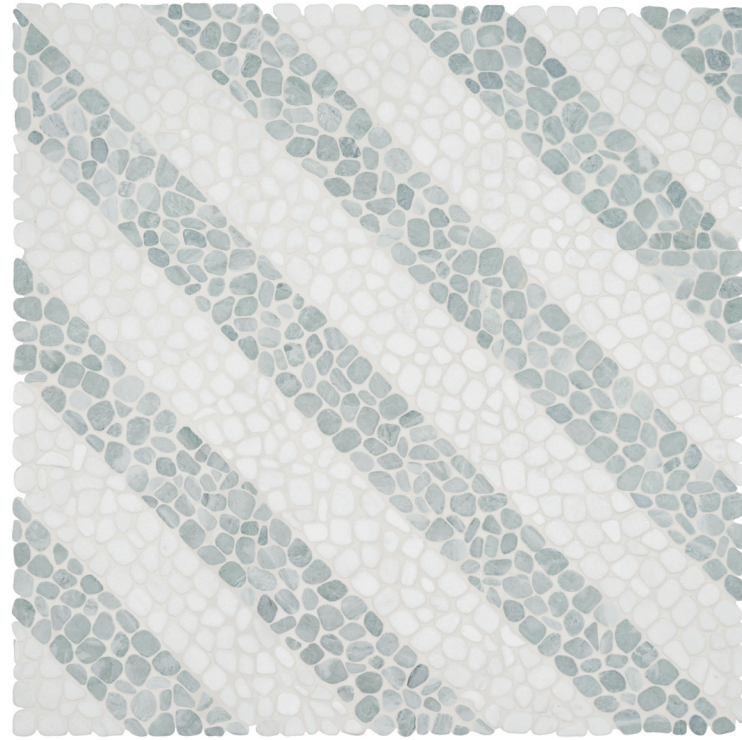

Cabana, *Jade*

Inspired by lush landscapes, Jade's refreshing greens breathe life into any space, infusing it with natural vitality.

Flow
Tumbled 5001-0457-0