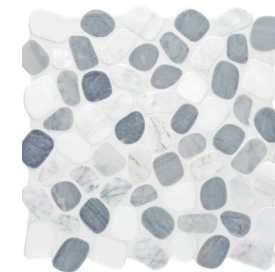

*Galaxy.*  
Celestial sophistication in  
bold contrast.

Cabana, *Galaxy*

Deep contrasts bring drama and elegance to modern spaces.

Axis  
Tumbled 5001-0443-0

Node  
Tumbled 5001-0444-0

Flow  
Tumbled 5001-0445-0

Blend  
Tumbled 5001-0446-0

*River.*  
A tranquil blend inspired by  
flowing waters.

Cabana, *River*

Inspired by gentle rivers, harmonious hues create a tranquil haven of balance and beauty.

Axis  
Tumbled 5001-0447-0

Flow  
Tumbled 5001-0449-0

Node  
Tumbled 5001-0448-0

Blend  
Tumbled 5001-0450-0

*Horizon.*

Sunlit warmth meets subtle  
sophistication.