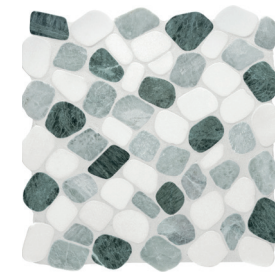

Blend
Tumbled 5001-0458-0