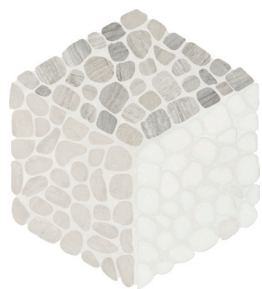

Flow  
Tumbled 5001-0449-0

Node  
Tumbled 5001-0448-0

Blend  
Tumbled 5001-0450-0

*Horizon.*

Sunlit warmth meets subtle  
sophistication.

# Cabana, *Horizon*

Horizon's gentle blend of beige and white evokes the quiet elegance of an autumn landscape, grounding your space in natural warmth.

Axis  
Tumbled 5001-0451-0

Flow  
Tumbled 5001-0453-0

Node  
Tumbled 5001-0452-0

Blend  
Tumbled 5001-0454-0

*Jade.*  
Nature's renewal with  
verdant elegance.

Cabana, *Jade*

Inspired by lush landscapes, Jade's refreshing greens breathe life into any space, infusing it with natural vitality.