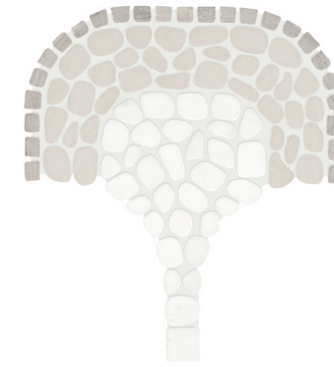

Flow
Tumbled 5001-0453-0