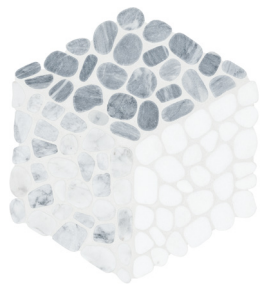

*Galaxy.*  
Celestial sophistication in  
bold contrast.

Cabana, *Galaxy*

Deep contrasts bring drama and elegance to modern spaces.

Axis  
Tumbled 5001-0443-0

Node  
Tumbled 5001-0444-0

Flow  
Tumbled 5001-0445-0

Blend  
Tumbled 5001-0446-0

*River.*  
A tranquil blend inspired by  
flowing waters.

Cabana, *River*

Inspired by gentle rivers, harmonious hues create a tranquil haven of balance and beauty.

Axis  
Tumbled 5001-0447-0

Flow  
Tumbled 5001-0449-0

Node  
Tumbled 5001-0448-0

Blend  
Tumbled 5001-0450-0

*Horizon.*

Sunlit warmth meets subtle  
sophistication.

Cabana, *Horizon*

Horizon's gentle blend of beige and white evokes the quiet elegance of an autumn landscape, grounding your space in natural warmth.

Axis  
Tumbled 5001-0451-0

Flow  
Tumbled 5001-0453-0

Node  
Tumbled 5001-0452-0

Blend  
Tumbled 5001-0454-0

*Jade.*  
Nature's renewal with  
verdant elegance.