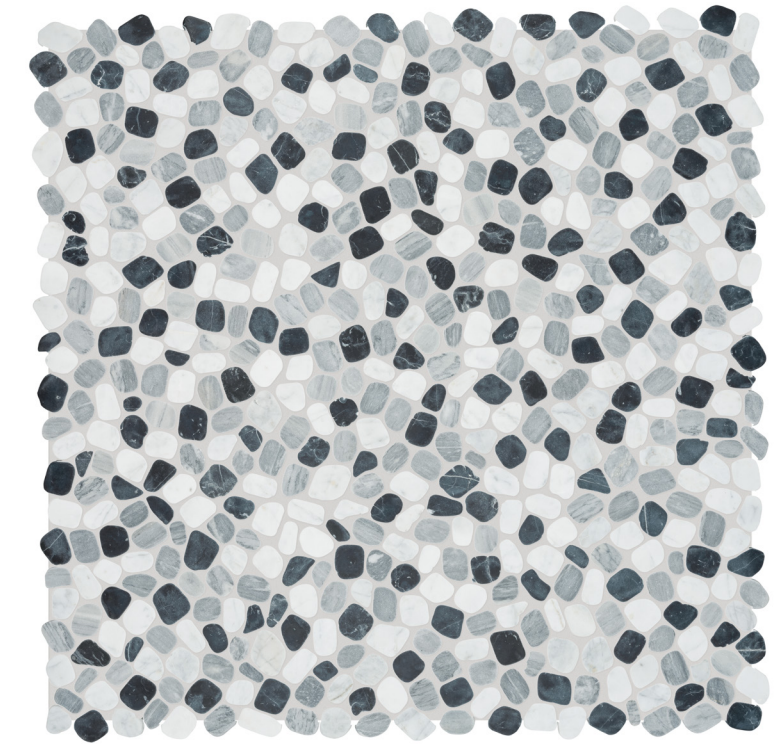

*Galaxy.*  
Celestial sophistication in  
bold contrast.

Cabana, *Galaxy*

Deep contrasts bring drama and elegance to modern spaces.

Axis  
Tumbled 5001-0443-0

Node  
Tumbled 5001-0444-0

Flow  
Tumbled 5001-0445-0

Blend  
Tumbled 5001-0446-0

*River.*  
A tranquil blend inspired by  
flowing waters.

Cabana, *River*

Inspired by gentle rivers, harmonious hues create a tranquil haven of balance and beauty.

Axis  
Tumbled 5001-0447-0