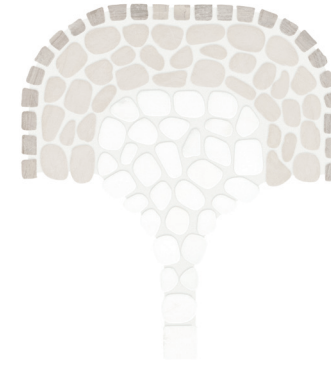

Flow  
Tumbled 5001-0449-0

Node  
Tumbled 5001-0448-0

Blend  
Tumbled 5001-0450-0

*Horizon.*

Sunlit warmth meets subtle  
sophistication.

Cabana, *Horizon*

Horizon's gentle blend of beige and white evokes the quiet elegance of an autumn landscape, grounding your space in natural warmth.

Axis  
Tumbled 5001-0451-0

Flow  
Tumbled 5001-0453-0

Node  
Tumbled 5001-0452-0

Blend  
Tumbled 5001-0454-0

*Jade.*  
Nature's renewal with  
verdant elegance.