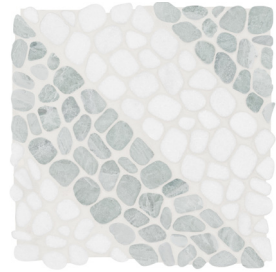

Cabana, *Jade*

Inspired by lush landscapes, Jade's refreshing greens breathe life into any space, infusing it with natural vitality.

Axis
Tumbled 5001-0455-0