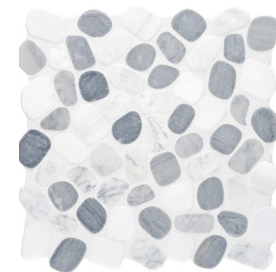

Cabana, *River*

Inspired by gentle rivers, harmonious hues create a tranquil haven of balance and beauty.