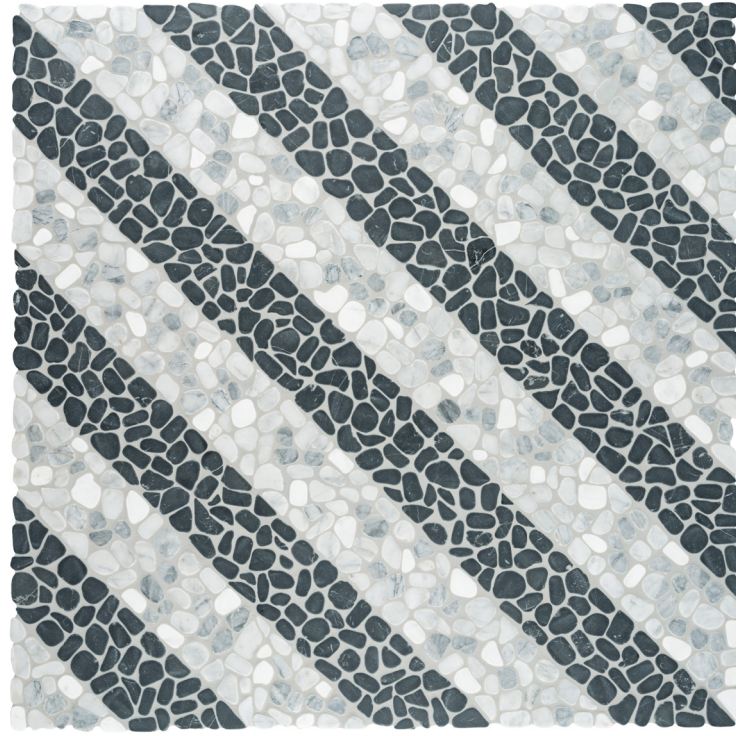

## Cabana collection

Timeless elegance meets modern artistry in the Cabana collection. The thoughtfully crafted array of pebble mosaics conjures a harmonious, organic ambiance, inviting serenity, and a deep connection to the beauty of nature. While familiar in material and aesthetic appeal, this collection introduces a level of artistry that transcends the typical pebble mosaic. Whether you're drawn to the classic allure of traditional aesthetics or the sophistication of contemporary style, these mosaics promise to transform any space.

*Galaxy.*  
Celestial sophistication in  
bold contrast.

Cabana, *Galaxy*

Deep contrasts bring drama and elegance to modern spaces.

Axis  
Tumbled 5001-0443-0

Node  
Tumbled 5001-0444-0

Flow  
Tumbled 5001-0445-0

Blend  
Tumbled 5001-0446-0

*River.*  
A tranquil blend inspired by  
flowing waters.

Cabana, *River*

Inspired by gentle rivers, harmonious hues create a tranquil haven of balance and beauty.

Axis  
Tumbled 5001-0447-0