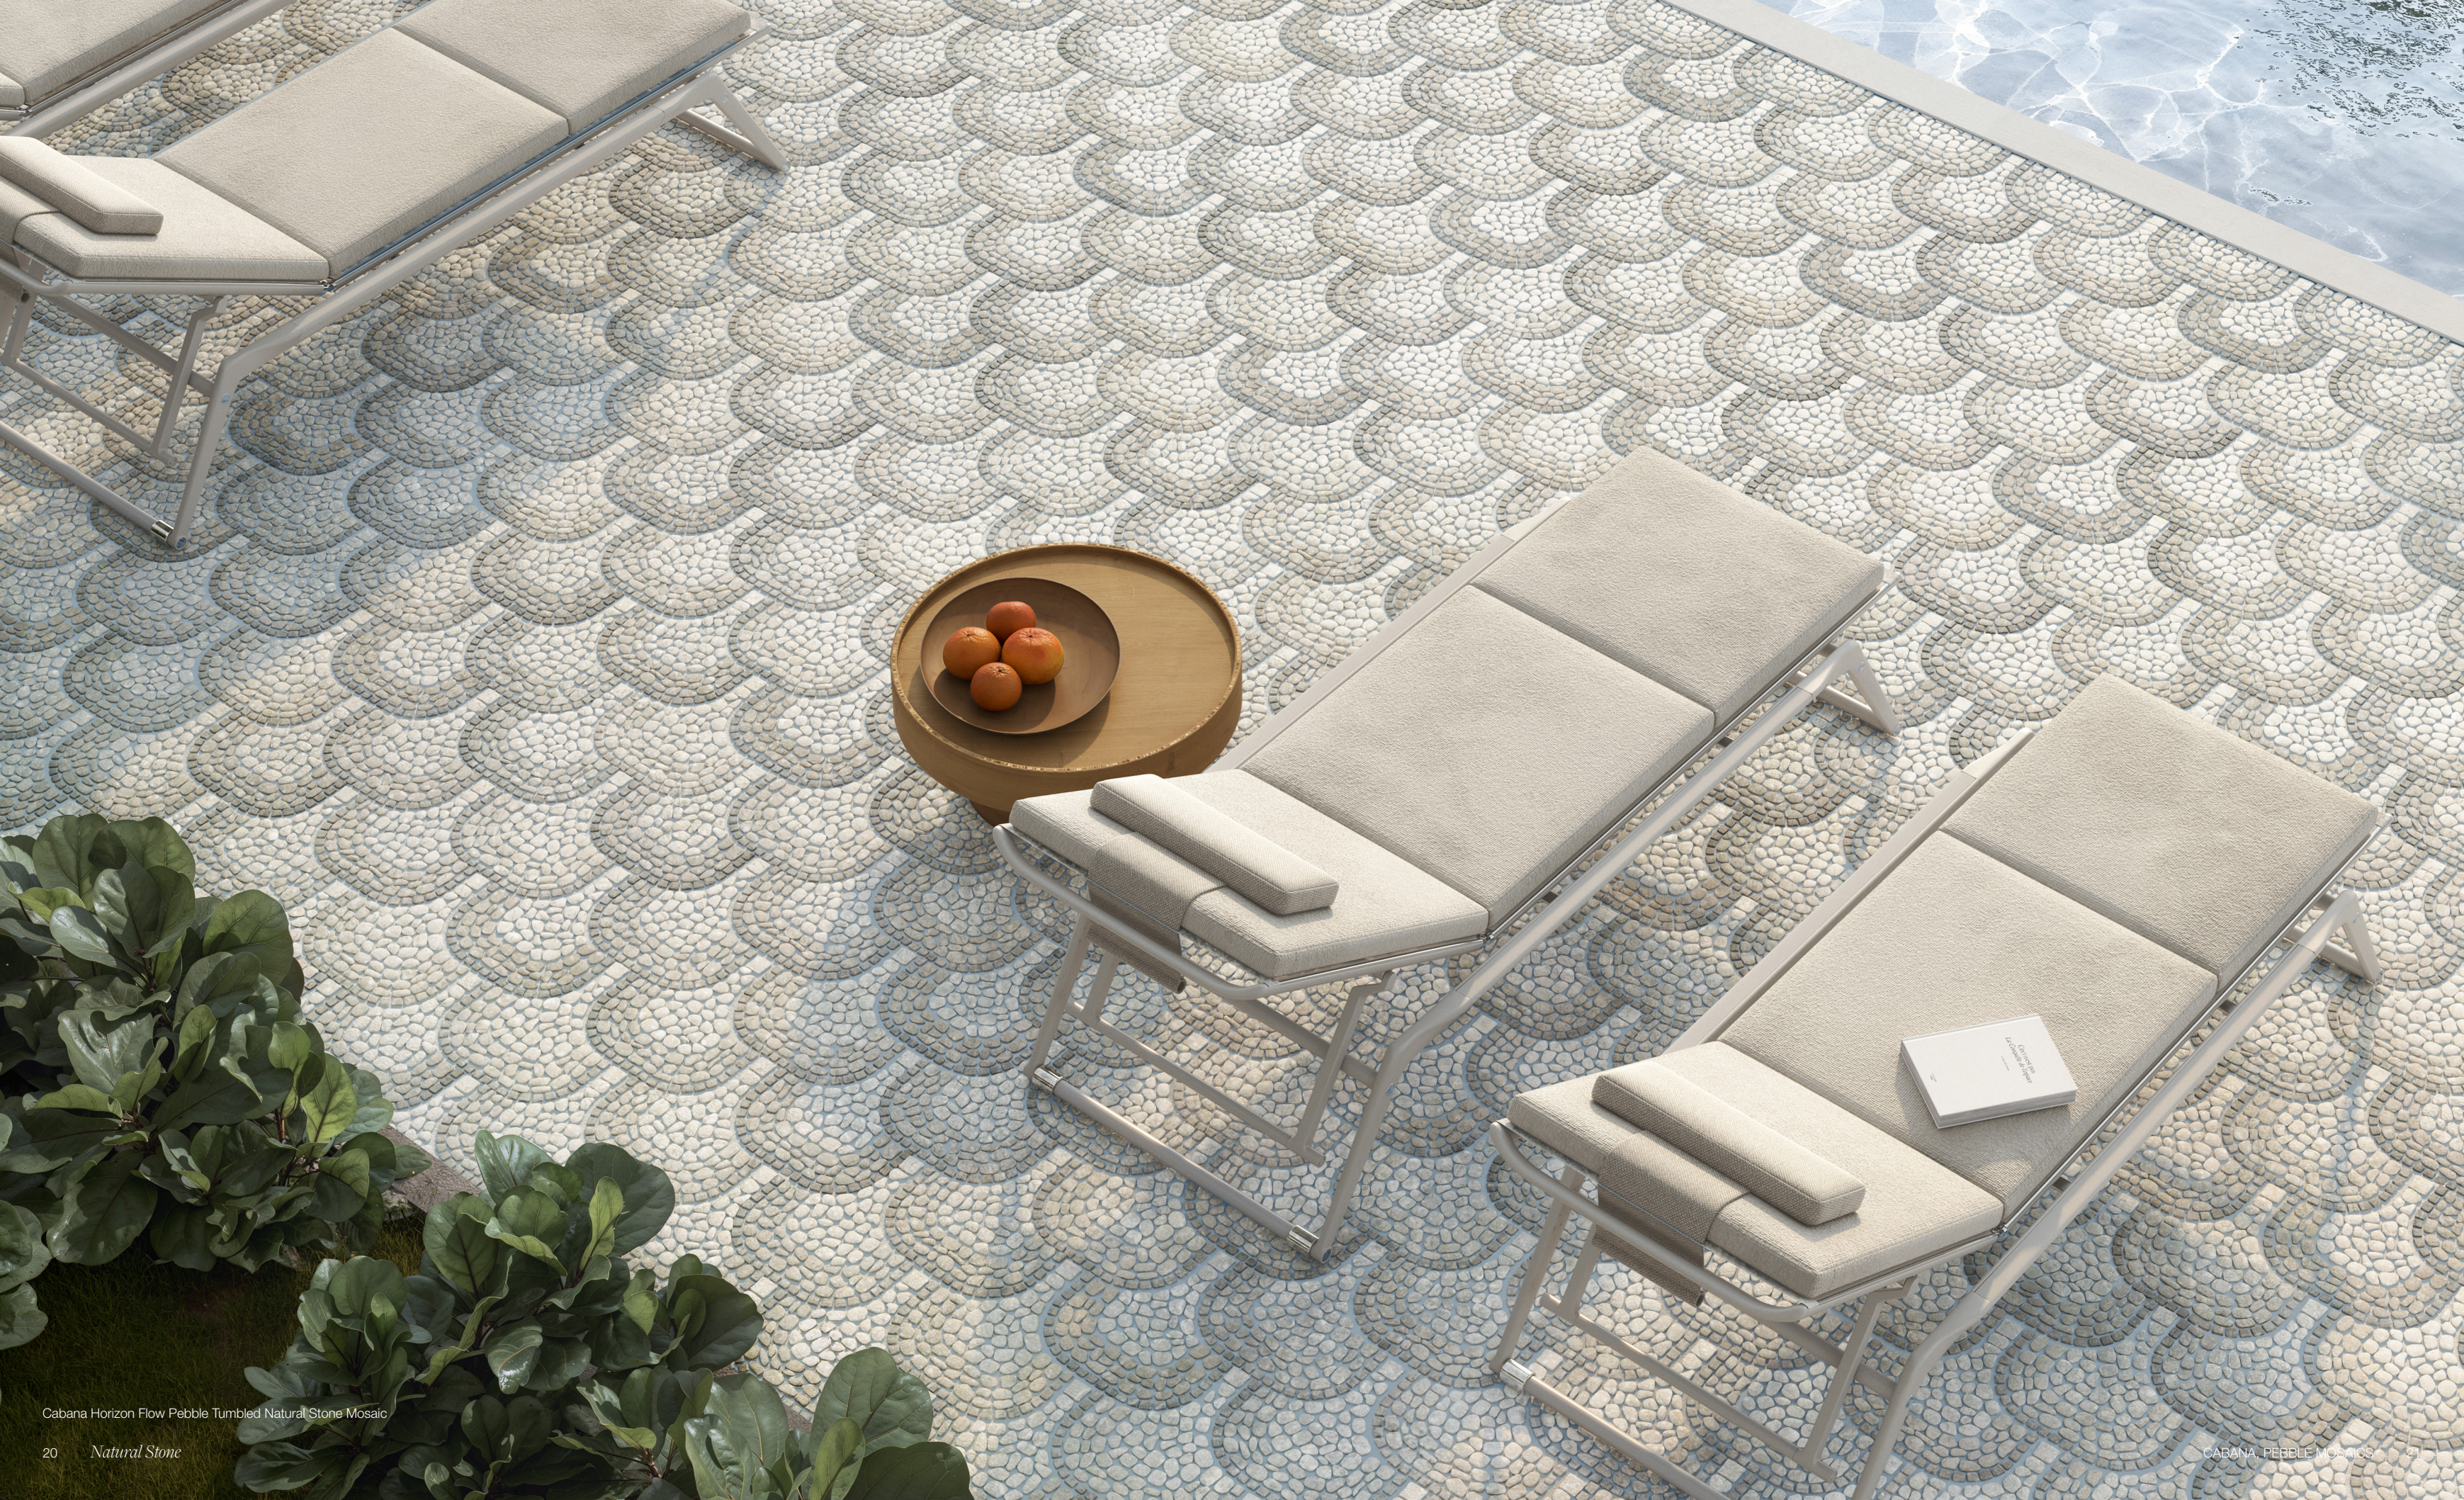

Node
Tumbled 5001-0452-0

Blend
Tumbled 5001-0454-0