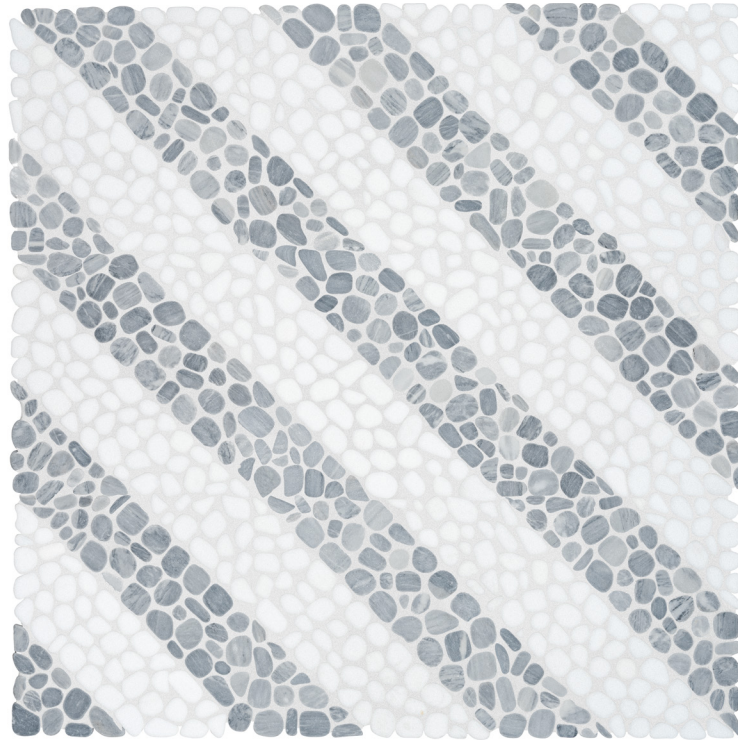

*Galaxy.*  
Celestial sophistication in  
bold contrast.

Cabana, *Galaxy*

Deep contrasts bring drama and elegance to modern spaces.

Axis  
Tumbled 5001-0443-0

Node  
Tumbled 5001-0444-0

Flow  
Tumbled 5001-0445-0

Blend  
Tumbled 5001-0446-0

*River.*  
A tranquil blend inspired by  
flowing waters.

Cabana, *River*

Inspired by gentle rivers, harmonious hues create a tranquil haven of balance and beauty.

Axis  
Tumbled 5001-0447-0