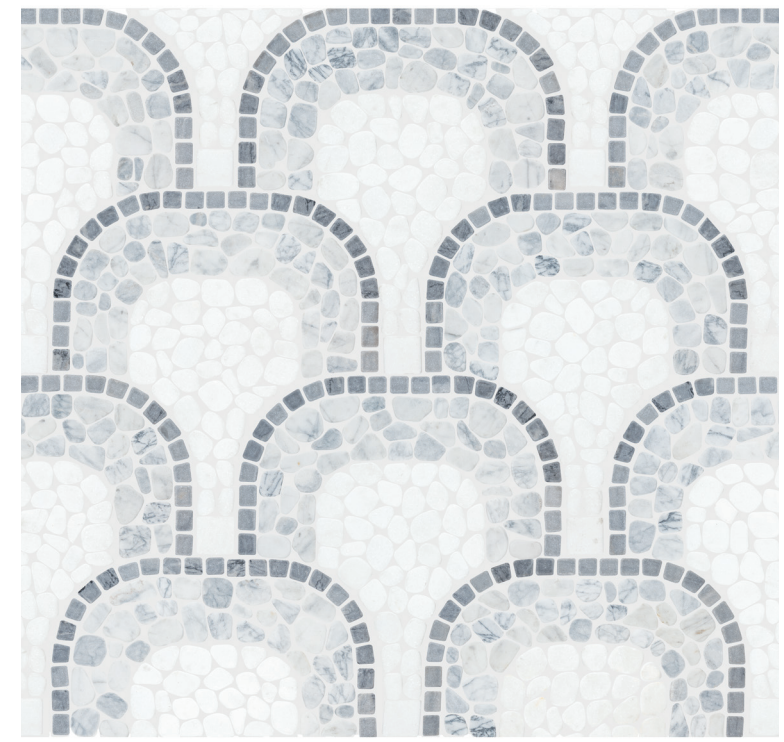

Cabana, *River*

Inspired by gentle rivers, harmonious hues create a tranquil haven of balance and beauty.