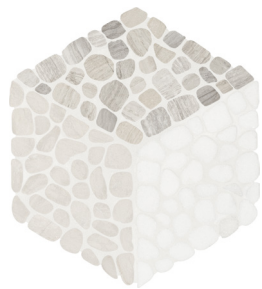

*Galaxy.*  
Celestial sophistication in  
bold contrast.

Cabana, *Galaxy*

Deep contrasts bring drama and elegance to modern spaces.

Axis  
Tumbled 5001-0443-0

Node  
Tumbled 5001-0444-0

Flow  
Tumbled 5001-0445-0

Blend  
Tumbled 5001-0446-0

*River.*  
A tranquil blend inspired by  
flowing waters.

Cabana, *River*

Inspired by gentle rivers, harmonious hues create a tranquil haven of balance and beauty.

Axis  
Tumbled 5001-0447-0

Flow  
Tumbled 5001-0449-0

Node  
Tumbled 5001-0448-0

Blend  
Tumbled 5001-0450-0

*Horizon.*

Sunlit warmth meets subtle  
sophistication.

Cabana, *Horizon*

Horizon's gentle blend of beige and white evokes the quiet elegance of an autumn landscape, grounding your space in natural warmth.

Axis  
Tumbled 5001-0451-0

Flow  
Tumbled 5001-0453-0

Node  
Tumbled 5001-0452-0

Blend  
Tumbled 5001-0454-0

*Jade.*  
Nature's renewal with  
verdant elegance.