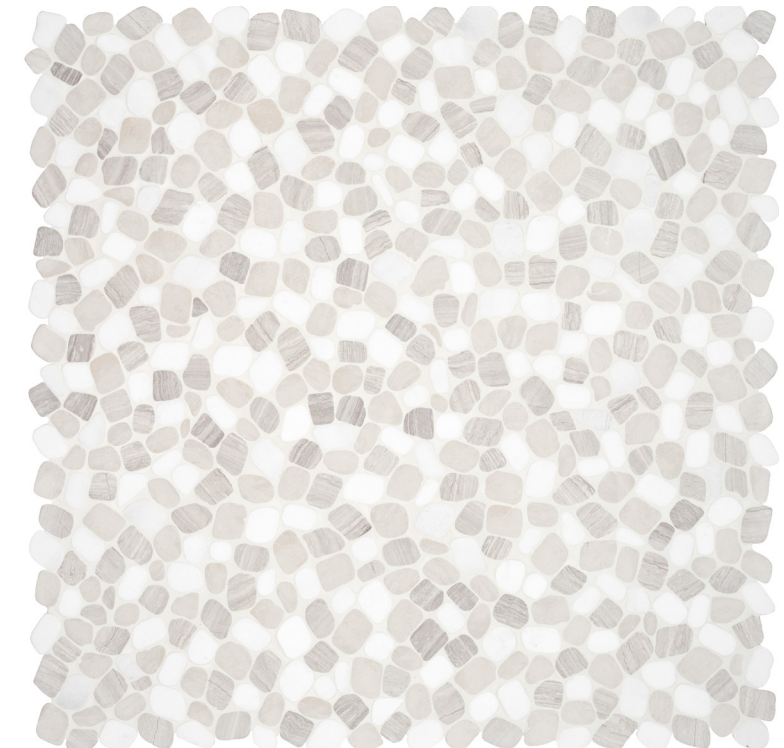

Axis  
Tumbled 5001-0451-0

Flow  
Tumbled 5001-0453-0

Node  
Tumbled 5001-0452-0

Blend  
Tumbled 5001-0454-0

*Jade.*  
Nature's renewal with  
verdant elegance.