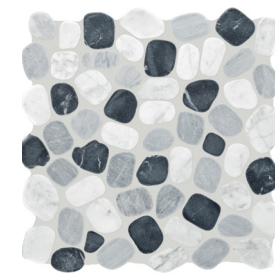

*Galaxy.*  
Celestial sophistication in  
bold contrast.

Cabana, *Galaxy*

Deep contrasts bring drama and elegance to modern spaces.

Axis  
Tumbled 5001-0443-0

Node  
Tumbled 5001-0444-0

Flow  
Tumbled 5001-0445-0

Blend  
Tumbled 5001-0446-0

*River.*  
A tranquil blend inspired by  
flowing waters.

Cabana, *River*

Inspired by gentle rivers, harmonious hues create a tranquil haven of balance and beauty.

Axis  
Tumbled 5001-0447-0