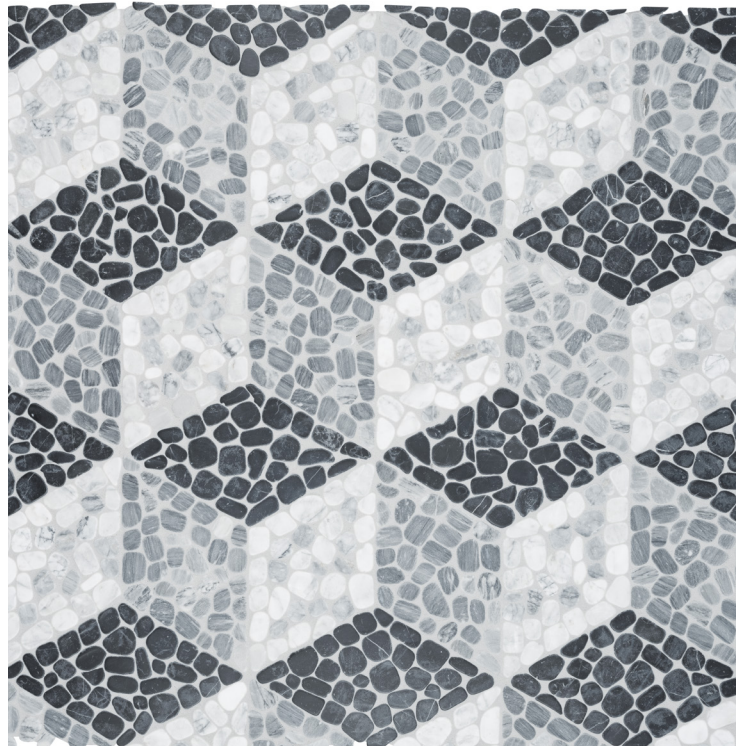

## Cabana collection

Timeless elegance meets modern artistry in the Cabana collection. The thoughtfully crafted array of pebble mosaics conjures a harmonious, organic ambiance, inviting serenity, and a deep connection to the beauty of nature. While familiar in material and aesthetic appeal, this collection introduces a level of artistry that transcends the typical pebble mosaic. Whether you're drawn to the classic allure of traditional aesthetics or the sophistication of contemporary style, these mosaics promise to transform any space.

*Galaxy.*  
Celestial sophistication in  
bold contrast.

Cabana, *Galaxy*

Deep contrasts bring drama and elegance to modern spaces.

Axis  
Tumbled 5001-0443-0

Node  
Tumbled 5001-0444-0

Flow  
Tumbled 5001-0445-0

Blend  
Tumbled 5001-0446-0

*River.*  
A tranquil blend inspired by  
flowing waters.

Cabana, *River*

Inspired by gentle rivers, harmonious hues create a tranquil haven of balance and beauty.

Axis  
Tumbled 5001-0447-0