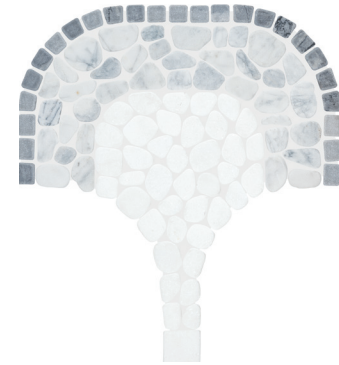

*Galaxy.*  
Celestial sophistication in  
bold contrast.

Cabana, *Galaxy*

Deep contrasts bring drama and elegance to modern spaces.

Axis  
Tumbled 5001-0443-0

Node  
Tumbled 5001-0444-0

Flow  
Tumbled 5001-0445-0

Blend  
Tumbled 5001-0446-0

*River.*  
A tranquil blend inspired by  
flowing waters.

Cabana, *River*

Inspired by gentle rivers, harmonious hues create a tranquil haven of balance and beauty.

Axis  
Tumbled 5001-0447-0