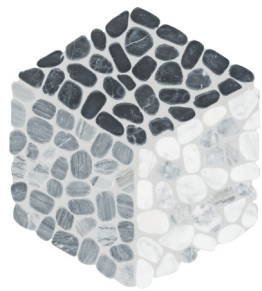

## Cabana collection

Timeless elegance meets modern artistry in the Cabana collection. The thoughtfully crafted array of pebble mosaics conjures a harmonious, organic ambiance, inviting serenity, and a deep connection to the beauty of nature. While familiar in material and aesthetic appeal, this collection introduces a level of artistry that transcends the typical pebble mosaic. Whether you're drawn to the classic allure of traditional aesthetics or the sophistication of contemporary style, these mosaics promise to transform any space.

*Galaxy.*  
Celestial sophistication in  
bold contrast.

Cabana, *Galaxy*

Deep contrasts bring drama and elegance to modern spaces.

Axis  
Tumbled 5001-0443-0

Node  
Tumbled 5001-0444-0

Flow  
Tumbled 5001-0445-0

Blend  
Tumbled 5001-0446-0

*River.*  
A tranquil blend inspired by  
flowing waters.

Cabana, *River*

Inspired by gentle rivers, harmonious hues create a tranquil haven of balance and beauty.

Axis  
Tumbled 5001-0447-0