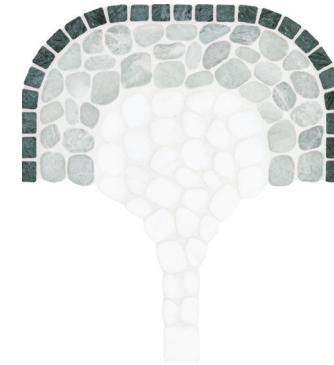

Flow
Tumbled 5001-0457-0