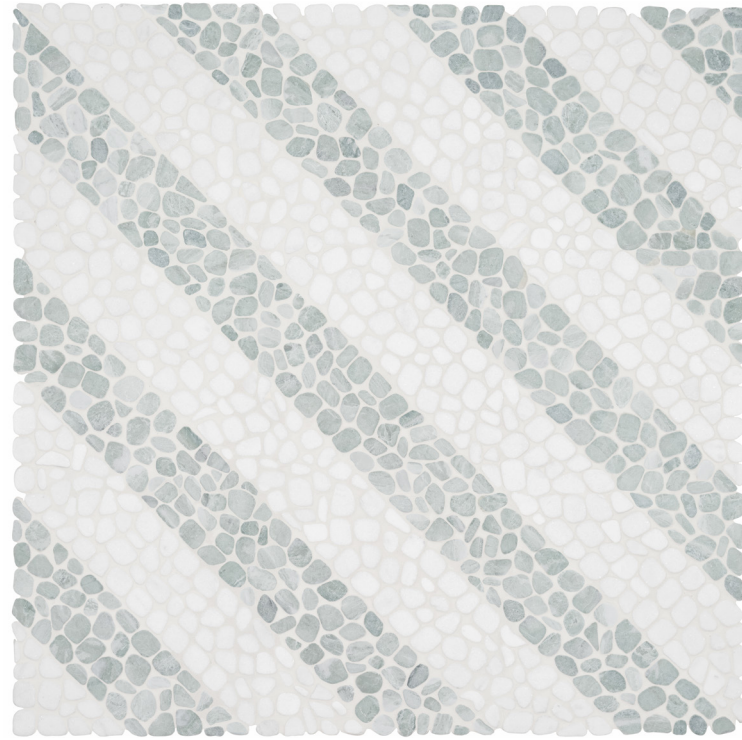

Cabana, *Jade*

Inspired by lush landscapes, Jade's refreshing greens breathe life into any space, infusing it with natural vitality.

Flow
Tumbled 5001-0457-0