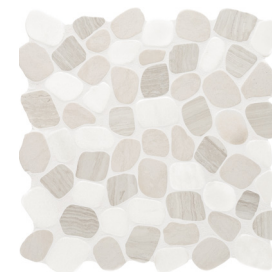

Blend  
Tumbled 5001-0446-0

*River.*  
A tranquil blend inspired by  
flowing waters.

Cabana, *River*

Inspired by gentle rivers, harmonious hues create a tranquil haven of balance and beauty.

Axis  
Tumbled 5001-0447-0

Flow  
Tumbled 5001-0449-0

Node  
Tumbled 5001-0448-0

Blend  
Tumbled 5001-0450-0

*Horizon.*

Sunlit warmth meets subtle  
sophistication.

Cabana, *Horizon*

Horizon's gentle blend of beige and white evokes the quiet elegance of an autumn landscape, grounding your space in natural warmth.

Axis  
Tumbled 5001-0451-0

Flow  
Tumbled 5001-0453-0

Node  
Tumbled 5001-0452-0

Blend  
Tumbled 5001-0454-0

*Jade.*  
Nature's renewal with  
verdant elegance.