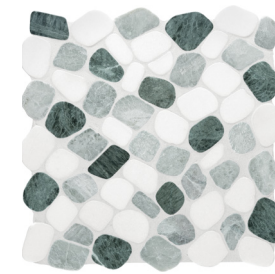

Axis  
Tumbled 5001-0451-0

Flow  
Tumbled 5001-0453-0

Node  
Tumbled 5001-0452-0

Blend  
Tumbled 5001-0454-0

*Jade.*  
Nature's renewal with  
verdant elegance.

# Cabana, *Jade*

Inspired by lush landscapes, Jade's refreshing greens breathe life into any space, infusing it with natural vitality.

Axis  
Tumbled 5001-0455-0

Flow  
Tumbled 5001-0457-0

Node  
Tumbled 5001-0456-0