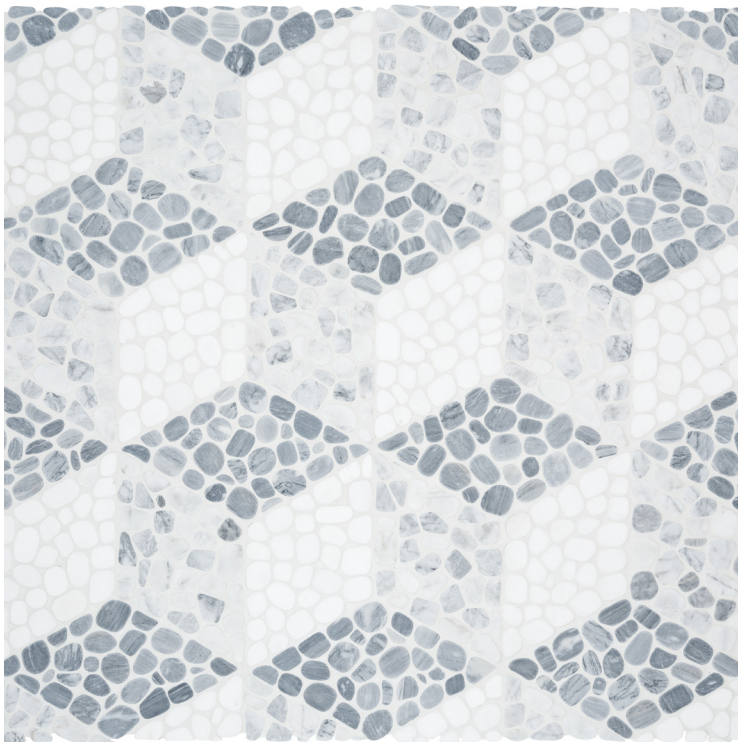

Cabana, *River*

Inspired by gentle rivers, harmonious hues create a tranquil haven of balance and beauty.