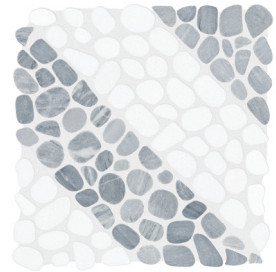

*Galaxy.*  
Celestial sophistication in  
bold contrast.

Cabana, *Galaxy*

Deep contrasts bring drama and elegance to modern spaces.

Axis  
Tumbled 5001-0443-0

Node  
Tumbled 5001-0444-0

Flow  
Tumbled 5001-0445-0

Blend  
Tumbled 5001-0446-0

*River.*  
A tranquil blend inspired by  
flowing waters.

Cabana, *River*

Inspired by gentle rivers, harmonious hues create a tranquil haven of balance and beauty.

Axis  
Tumbled 5001-0447-0