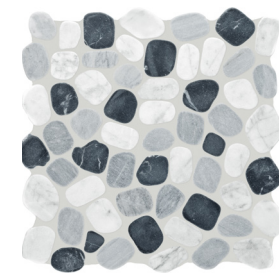

Cabana, *Pebble Mosaics*.

Timeless elegance meets modern artistry in these exquisite pebble mosaics.

anatolia

Patterns that captivate
and inspire.

Cabana collection

Timeless elegance meets modern artistry in the Cabana collection. The thoughtfully crafted array of pebble mosaics conjures a harmonious, organic ambiance, inviting serenity, and a deep connection to the beauty of nature. While familiar in material and aesthetic appeal, this collection introduces a level of artistry that transcends the typical pebble mosaic. Whether you're drawn to the classic allure of traditional aesthetics or the sophistication of contemporary style, these mosaics promise to transform any space.

Galaxy.
Celestial sophistication in
bold contrast.

Cabana, *Galaxy*

Deep contrasts bring drama and elegance to modern spaces.

Axis
Tumbled 5001-0443-0

Node
Tumbled 5001-0444-0

Flow
Tumbled 5001-0445-0

Blend
Tumbled 5001-0446-0

River.
A tranquil blend inspired by
flowing waters.

Cabana, *River*

Inspired by gentle rivers, harmonious hues create a tranquil haven of balance and beauty.

Axis
Tumbled 5001-0447-0

Flow
Tumbled 5001-0449-0

Node
Tumbled 5001-0448-0

Blend
Tumbled 5001-0450-0

Horizon.

Sunlit warmth meets subtle
sophistication.

Cabana, *Horizon*

Horizon's gentle blend of beige and white evokes the quiet elegance of an autumn landscape, grounding your space in natural warmth.