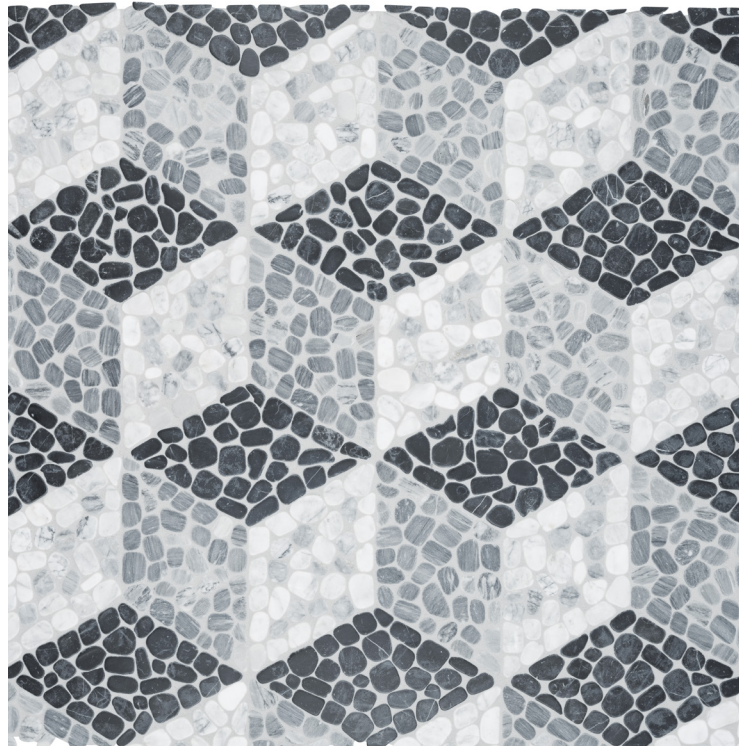

Cabana, *Pebble Mosaics*.

Timeless elegance meets modern artistry in these exquisite pebble mosaics.

anatolia

Patterns that captivate
and inspire.

Cabana collection

Timeless elegance meets modern artistry in the Cabana collection. The thoughtfully crafted array of pebble mosaics conjures a harmonious, organic ambiance, inviting serenity, and a deep connection to the beauty of nature. While familiar in material and aesthetic appeal, this collection introduces a level of artistry that transcends the typical pebble mosaic. Whether you're drawn to the classic allure of traditional aesthetics or the sophistication of contemporary style, these mosaics promise to transform any space.

Galaxy.
Celestial sophistication in
bold contrast.

Cabana, *Galaxy*

Deep contrasts bring drama and elegance to modern spaces.

Axis
Tumbled 5001-0443-0

Node
Tumbled 5001-0444-0

Flow
Tumbled 5001-0445-0

Blend
Tumbled 5001-0446-0

River.
A tranquil blend inspired by
flowing waters.

Cabana, *River*

Inspired by gentle rivers, harmonious hues create a tranquil haven of balance and beauty.

Axis
Tumbled 5001-0447-0

Flow
Tumbled 5001-0449-0