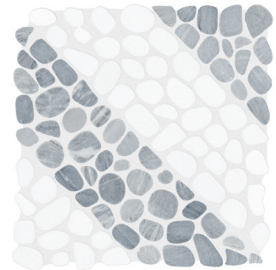

Cabana, *Pebble Mosaics*.

Timeless elegance meets modern artistry in these exquisite pebble mosaics.

anatolia

Patterns that captivate
and inspire.

Cabana collection

Timeless elegance meets modern artistry in the Cabana collection. The thoughtfully crafted array of pebble mosaics conjures a harmonious, organic ambiance, inviting serenity, and a deep connection to the beauty of nature. While familiar in material and aesthetic appeal, this collection introduces a level of artistry that transcends the typical pebble mosaic. Whether you're drawn to the classic allure of traditional aesthetics or the sophistication of contemporary style, these mosaics promise to transform any space.

Galaxy.
Celestial sophistication in
bold contrast.

Cabana, *Galaxy*

Deep contrasts bring drama and elegance to modern spaces.

Axis
Tumbled 5001-0443-0

Node
Tumbled 5001-0444-0

Flow
Tumbled 5001-0445-0

Blend
Tumbled 5001-0446-0

River.
A tranquil blend inspired by
flowing waters.

Cabana, *River*

Inspired by gentle rivers, harmonious hues create a tranquil haven of balance and beauty.

Axis
Tumbled 5001-0447-0

Flow
Tumbled 5001-0449-0