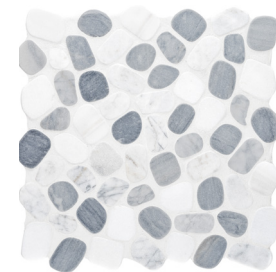

Galaxy.
Celestial sophistication in
bold contrast.

Cabana, *Galaxy*

Deep contrasts bring drama and elegance to modern spaces.

Axis
Tumbled 5001-0443-0

Node
Tumbled 5001-0444-0

Flow
Tumbled 5001-0445-0

Blend
Tumbled 5001-0446-0

River.
A tranquil blend inspired by
flowing waters.

Cabana, *River*

Inspired by gentle rivers, harmonious hues create a tranquil haven of balance and beauty.

Axis
Tumbled 5001-0447-0

Flow
Tumbled 5001-0449-0

Node
Tumbled 5001-0448-0

Blend
Tumbled 5001-0450-0

Horizon.

Sunlit warmth meets subtle
sophistication.

Cabana, *Horizon*

Horizon's gentle blend of beige and white evokes the quiet elegance of an autumn landscape, grounding your space in natural warmth.

Axis
Tumbled 5001-0451-0

Flow
Tumbled 5001-0453-0

Node
Tumbled 5001-0452-0

Blend
Tumbled 5001-0454-0

Jade.
Nature's renewal with
verdant elegance.

Cabana, *Jade*

Inspired by lush landscapes, Jade's refreshing greens breathe life into any space, infusing it with natural vitality.