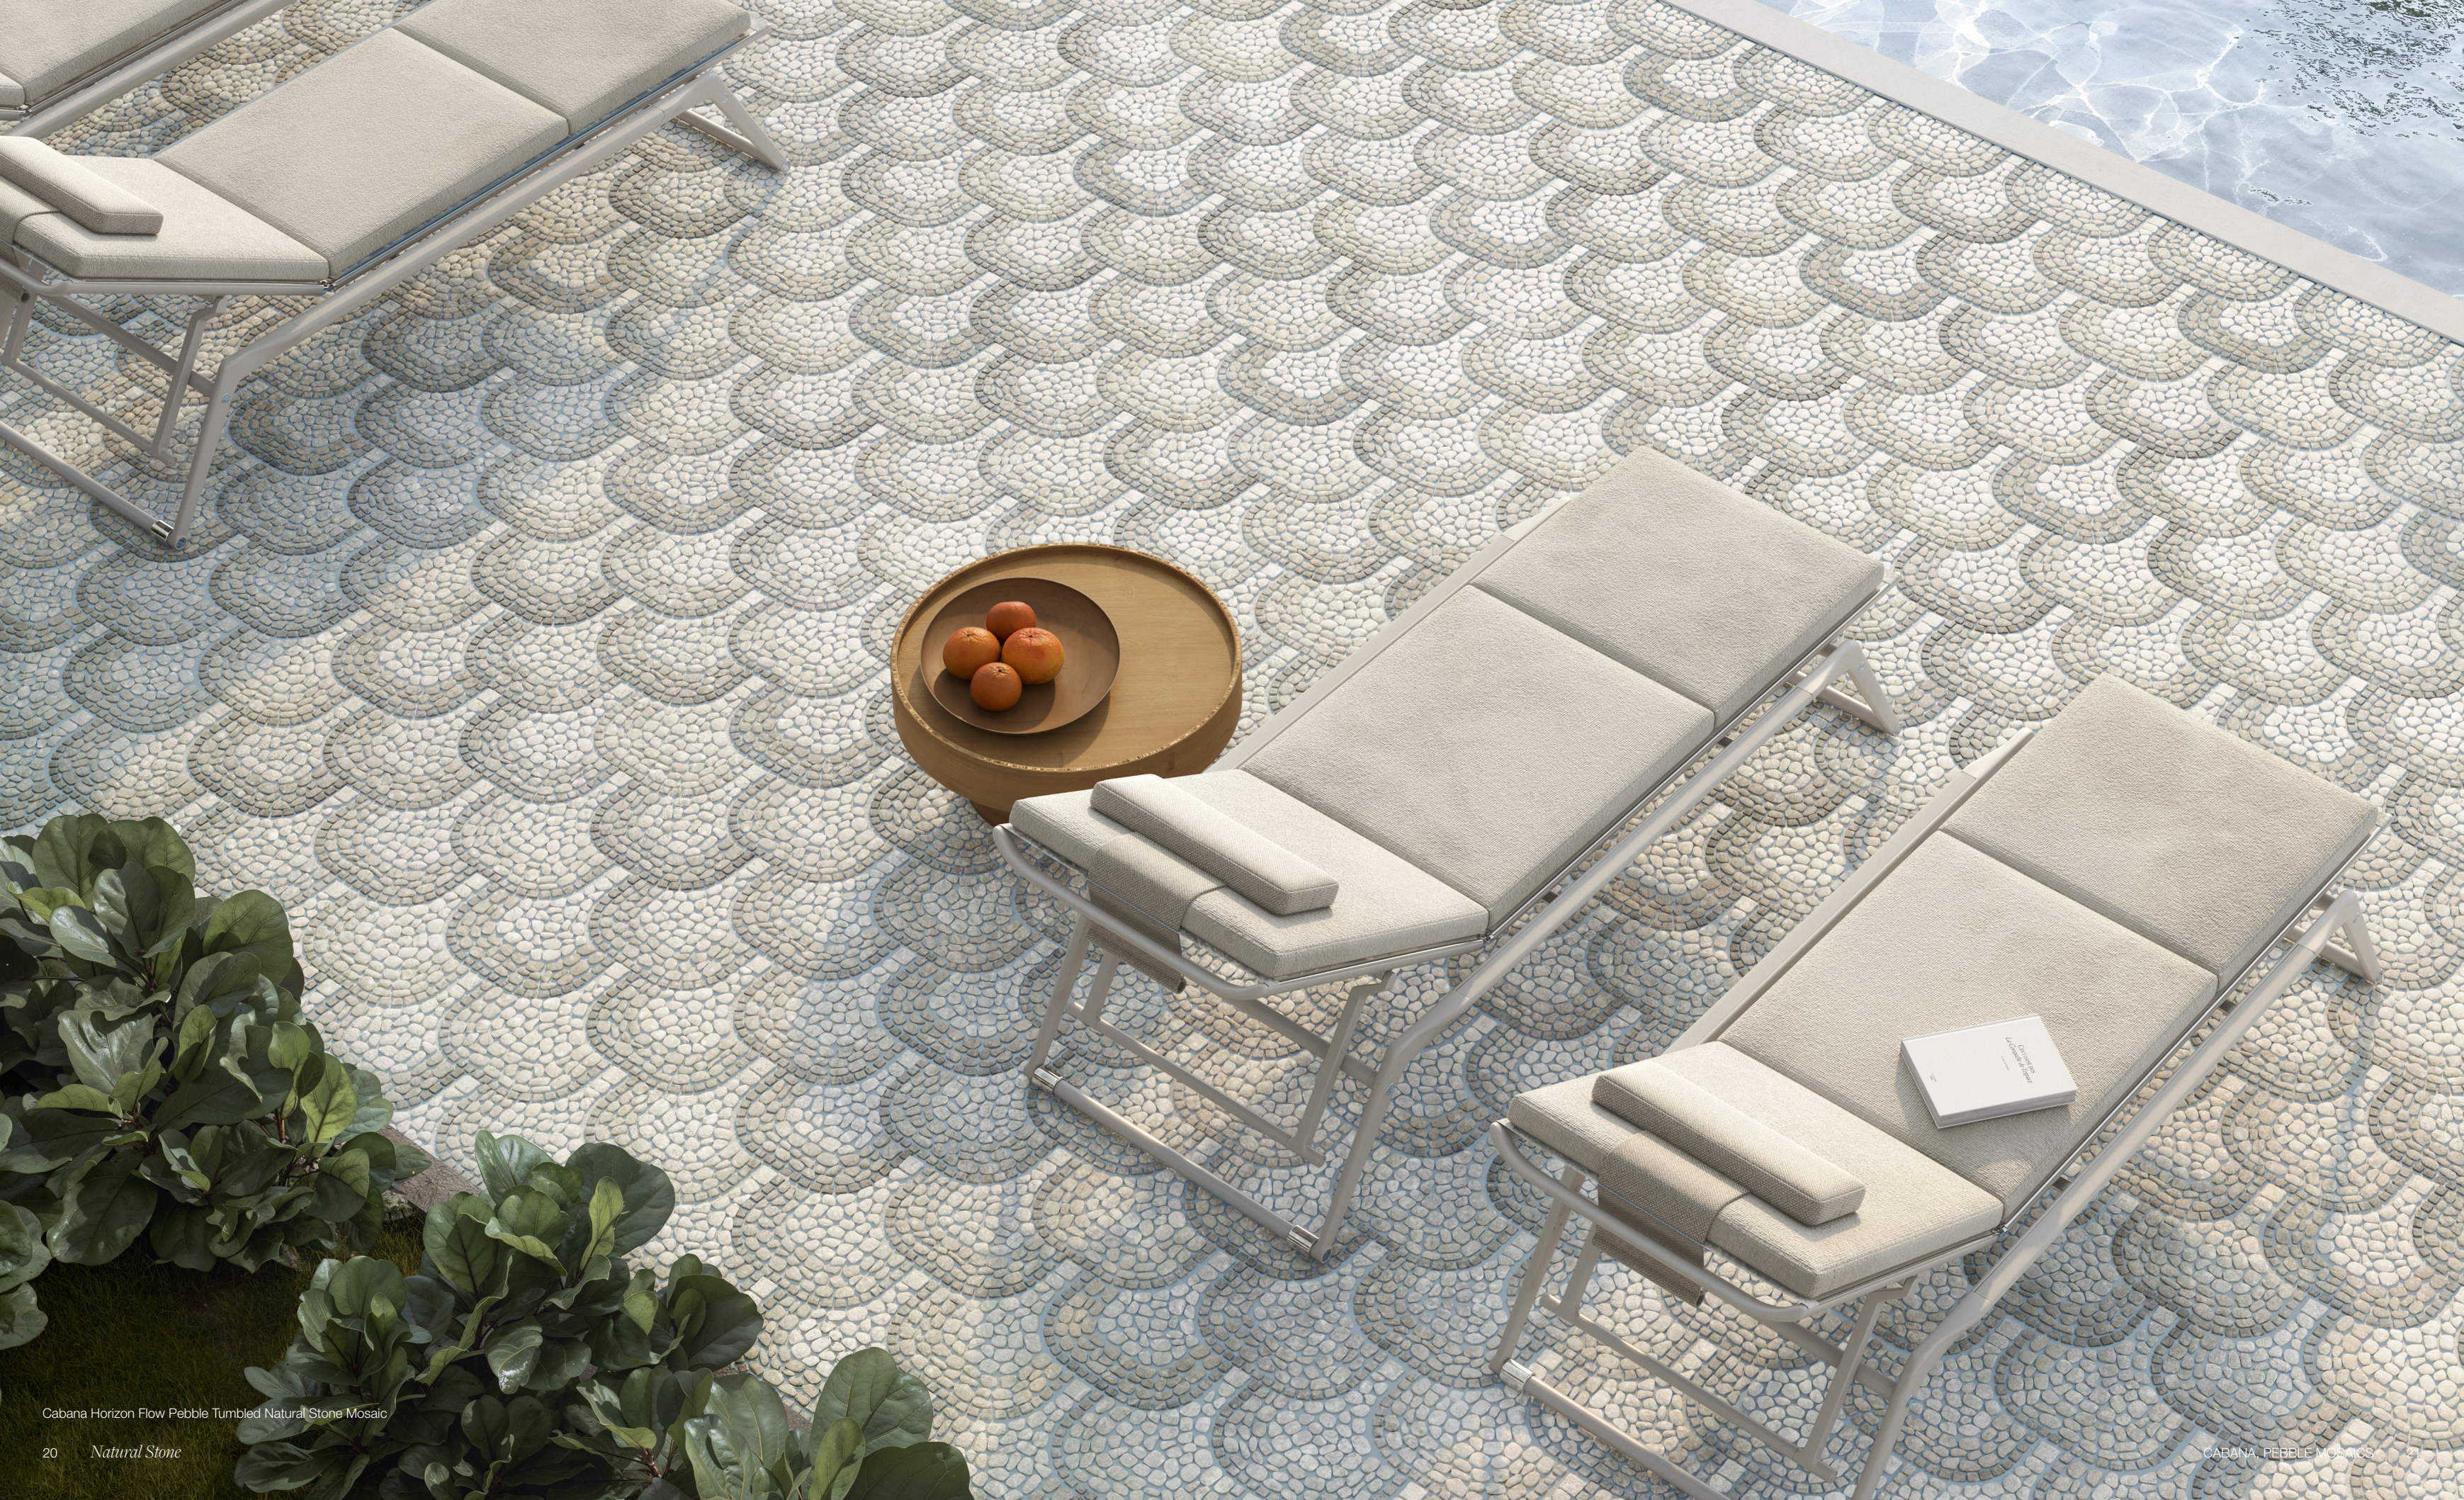

Node
Tumbled 5001-0448-0

Blend
Tumbled 5001-0450-0

Horizon.

Sunlit warmth meets subtle
sophistication.

Cabana, *Horizon*

Horizon's gentle blend of beige and white evokes the quiet elegance of an autumn landscape, grounding your space in natural warmth.

Axis
Tumbled 5001-0451-0

Flow
Tumbled 5001-0453-0

Node
Tumbled 5001-0452-0

Blend
Tumbled 5001-0454-0

Jade.
Nature's renewal with
verdant elegance.

Cabana, *Jade*

Inspired by lush landscapes, Jade's refreshing greens breathe life into any space, infusing it with natural vitality.