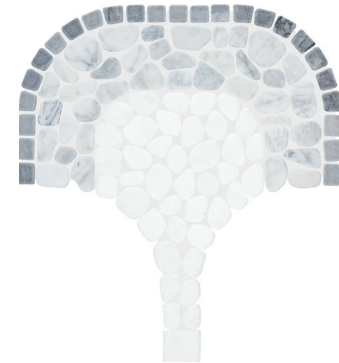

Cabana, *Pebble Mosaics*.

Timeless elegance meets modern artistry in these exquisite pebble mosaics.

anatolia

Patterns that captivate
and inspire.

Cabana collection

Timeless elegance meets modern artistry in the Cabana collection. The thoughtfully crafted array of pebble mosaics conjures a harmonious, organic ambiance, inviting serenity, and a deep connection to the beauty of nature. While familiar in material and aesthetic appeal, this collection introduces a level of artistry that transcends the typical pebble mosaic. Whether you're drawn to the classic allure of traditional aesthetics or the sophistication of contemporary style, these mosaics promise to transform any space.

Galaxy.
Celestial sophistication in
bold contrast.

Cabana, *Galaxy*

Deep contrasts bring drama and elegance to modern spaces.

Axis
Tumbled 5001-0443-0

Node
Tumbled 5001-0444-0

Flow
Tumbled 5001-0445-0

Blend
Tumbled 5001-0446-0

River.
A tranquil blend inspired by
flowing waters.

Cabana, *River*

Inspired by gentle rivers, harmonious hues create a tranquil haven of balance and beauty.

Axis
Tumbled 5001-0447-0

Flow
Tumbled 5001-0449-0