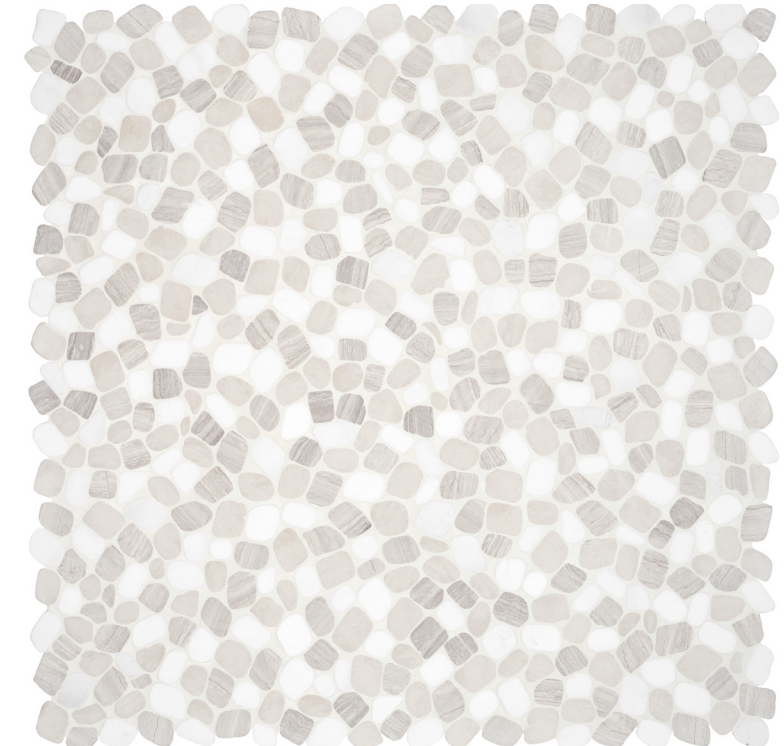

Node
Tumbled 5001-0448-0

Blend
Tumbled 5001-0450-0

Horizon.

Sunlit warmth meets subtle
sophistication.

Cabana, *Horizon*

Horizon's gentle blend of beige and white evokes the quiet elegance of an autumn landscape, grounding your space in natural warmth.

Axis
Tumbled 5001-0451-0

Flow
Tumbled 5001-0453-0

Node
Tumbled 5001-0452-0

Blend
Tumbled 5001-0454-0

Jade.
Nature's renewal with
verdant elegance.

Cabana, *Jade*

Inspired by lush landscapes, Jade's refreshing greens breathe life into any space, infusing it with natural vitality.