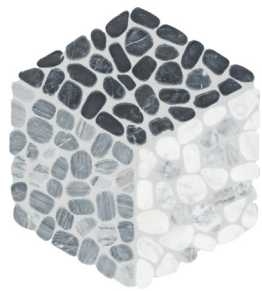

Cabana, *Pebble Mosaics*.

Timeless elegance meets modern artistry in these exquisite pebble mosaics.

anatolia

Patterns that captivate
and inspire.

Cabana collection

Timeless elegance meets modern artistry in the Cabana collection. The thoughtfully crafted array of pebble mosaics conjures a harmonious, organic ambiance, inviting serenity, and a deep connection to the beauty of nature. While familiar in material and aesthetic appeal, this collection introduces a level of artistry that transcends the typical pebble mosaic. Whether you're drawn to the classic allure of traditional aesthetics or the sophistication of contemporary style, these mosaics promise to transform any space.

Galaxy.
Celestial sophistication in
bold contrast.

Cabana, *Galaxy*

Deep contrasts bring drama and elegance to modern spaces.

Axis
Tumbled 5001-0443-0

Node
Tumbled 5001-0444-0

Flow
Tumbled 5001-0445-0

Blend
Tumbled 5001-0446-0

River.
A tranquil blend inspired by
flowing waters.

Cabana, *River*

Inspired by gentle rivers, harmonious hues create a tranquil haven of balance and beauty.

Axis
Tumbled 5001-0447-0

Flow
Tumbled 5001-0449-0

Node
Tumbled 5001-0448-0

Blend
Tumbled 5001-0450-0

Horizon.

Sunlit warmth meets subtle
sophistication.

Cabana, *Horizon*

Horizon's gentle blend of beige and white evokes the quiet elegance of an autumn landscape, grounding your space in natural warmth.