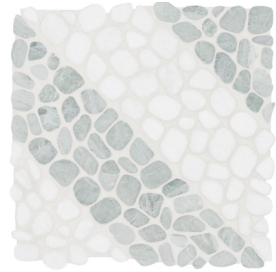

Galaxy.
Celestial sophistication in
bold contrast.

Cabana, *Galaxy*

Deep contrasts bring drama and elegance to modern spaces.

Axis
Tumbled 5001-0443-0

Node
Tumbled 5001-0444-0

Flow
Tumbled 5001-0445-0

Blend
Tumbled 5001-0446-0

Node
Tumbled 5001-0448-0

Blend
Tumbled 5001-0450-0

Horizon.

Sunlit warmth meets subtle
sophistication.

Cabana, *Horizon*

Horizon's gentle blend of beige and white evokes the quiet elegance of an autumn landscape, grounding your space in natural warmth.

Axis
Tumbled 5001-0451-0

Flow
Tumbled 5001-0453-0

Node
Tumbled 5001-0452-0

Blend
Tumbled 5001-0454-0

Jade.
Nature's renewal with
verdant elegance.

Cabana, *Jade*

Inspired by lush landscapes, Jade's refreshing greens breathe life into any space, infusing it with natural vitality.