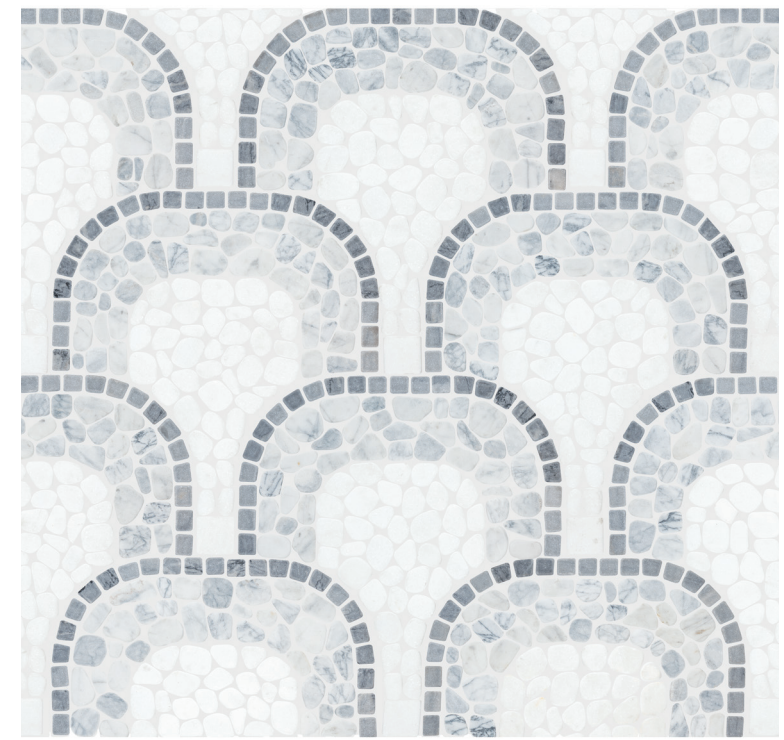

Cabana, *Pebble Mosaics*.

Timeless elegance meets modern artistry in these exquisite pebble mosaics.

anatolia

Patterns that captivate
and inspire.

Cabana collection

Timeless elegance meets modern artistry in the Cabana collection. The thoughtfully crafted array of pebble mosaics conjures a harmonious, organic ambiance, inviting serenity, and a deep connection to the beauty of nature. While familiar in material and aesthetic appeal, this collection introduces a level of artistry that transcends the typical pebble mosaic. Whether you're drawn to the classic allure of traditional aesthetics or the sophistication of contemporary style, these mosaics promise to transform any space.

Galaxy.
Celestial sophistication in
bold contrast.

Cabana, *Galaxy*

Deep contrasts bring drama and elegance to modern spaces.

Axis
Tumbled 5001-0443-0

Node
Tumbled 5001-0444-0

Flow
Tumbled 5001-0445-0

Blend
Tumbled 5001-0446-0

River.
A tranquil blend inspired by
flowing waters.

Cabana, *River*

Inspired by gentle rivers, harmonious hues create a tranquil haven of balance and beauty.

Axis
Tumbled 5001-0447-0

Flow
Tumbled 5001-0449-0