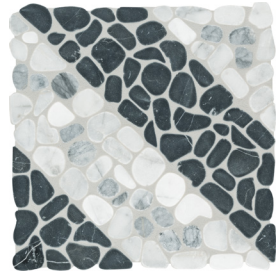

Cabana, *Pebble Mosaics*.

Timeless elegance meets modern artistry in these exquisite pebble mosaics.

anatolia

Patterns that captivate
and inspire.

Cabana collection

Timeless elegance meets modern artistry in the Cabana collection. The thoughtfully crafted array of pebble mosaics conjures a harmonious, organic ambiance, inviting serenity, and a deep connection to the beauty of nature. While familiar in material and aesthetic appeal, this collection introduces a level of artistry that transcends the typical pebble mosaic. Whether you're drawn to the classic allure of traditional aesthetics or the sophistication of contemporary style, these mosaics promise to transform any space.

Galaxy.
Celestial sophistication in
bold contrast.

Cabana, *Galaxy*

Deep contrasts bring drama and elegance to modern spaces.

Axis
Tumbled 5001-0443-0

Node
Tumbled 5001-0444-0

Flow
Tumbled 5001-0445-0

Blend
Tumbled 5001-0446-0

River.
A tranquil blend inspired by
flowing waters.

Cabana, *River*

Inspired by gentle rivers, harmonious hues create a tranquil haven of balance and beauty.

Axis
Tumbled 5001-0447-0

Flow
Tumbled 5001-0449-0