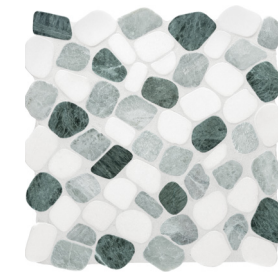

Galaxy.
Celestial sophistication in
bold contrast.

Cabana, *Galaxy*

Deep contrasts bring drama and elegance to modern spaces.

Axis
Tumbled 5001-0443-0

Node
Tumbled 5001-0444-0

Flow
Tumbled 5001-0445-0

Blend
Tumbled 5001-0446-0

Node
Tumbled 5001-0448-0

Blend
Tumbled 5001-0450-0

Horizon.

Sunlit warmth meets subtle
sophistication.

Cabana, *Horizon*

Horizon's gentle blend of beige and white evokes the quiet elegance of an autumn landscape, grounding your space in natural warmth.

Axis
Tumbled 5001-0451-0

Flow
Tumbled 5001-0453-0

Node
Tumbled 5001-0452-0

Blend
Tumbled 5001-0454-0

Jade.
Nature's renewal with
verdant elegance.

Cabana, *Jade*

Inspired by lush landscapes, Jade's refreshing greens breathe life into any space, infusing it with natural vitality.

Axis
Tumbled 5001-0455-0

Flow
Tumbled 5001-0457-0

Node
Tumbled 5001-0456-0

Blend
Tumbled 5001-0458-0

The Anatolia difference
Unmatched elegance and unparalleled perfection.

Natural stone retains a timeless beauty. Anatolia's selection stands out for its strong aesthetic and expressive value, capturing the latest trends in interior design through unique shapes and elegant stone character. Highly sought-after materials, sourced from the most premium quarries. With their carefully selected colors and looks, from bright, to delicate to full of character, Anatolia's collections of natural stone will elegantly furnish any design. The value of variety enriches spaces as a result of one-of-a-kind craftsmanship executed with cutting-edge technology.