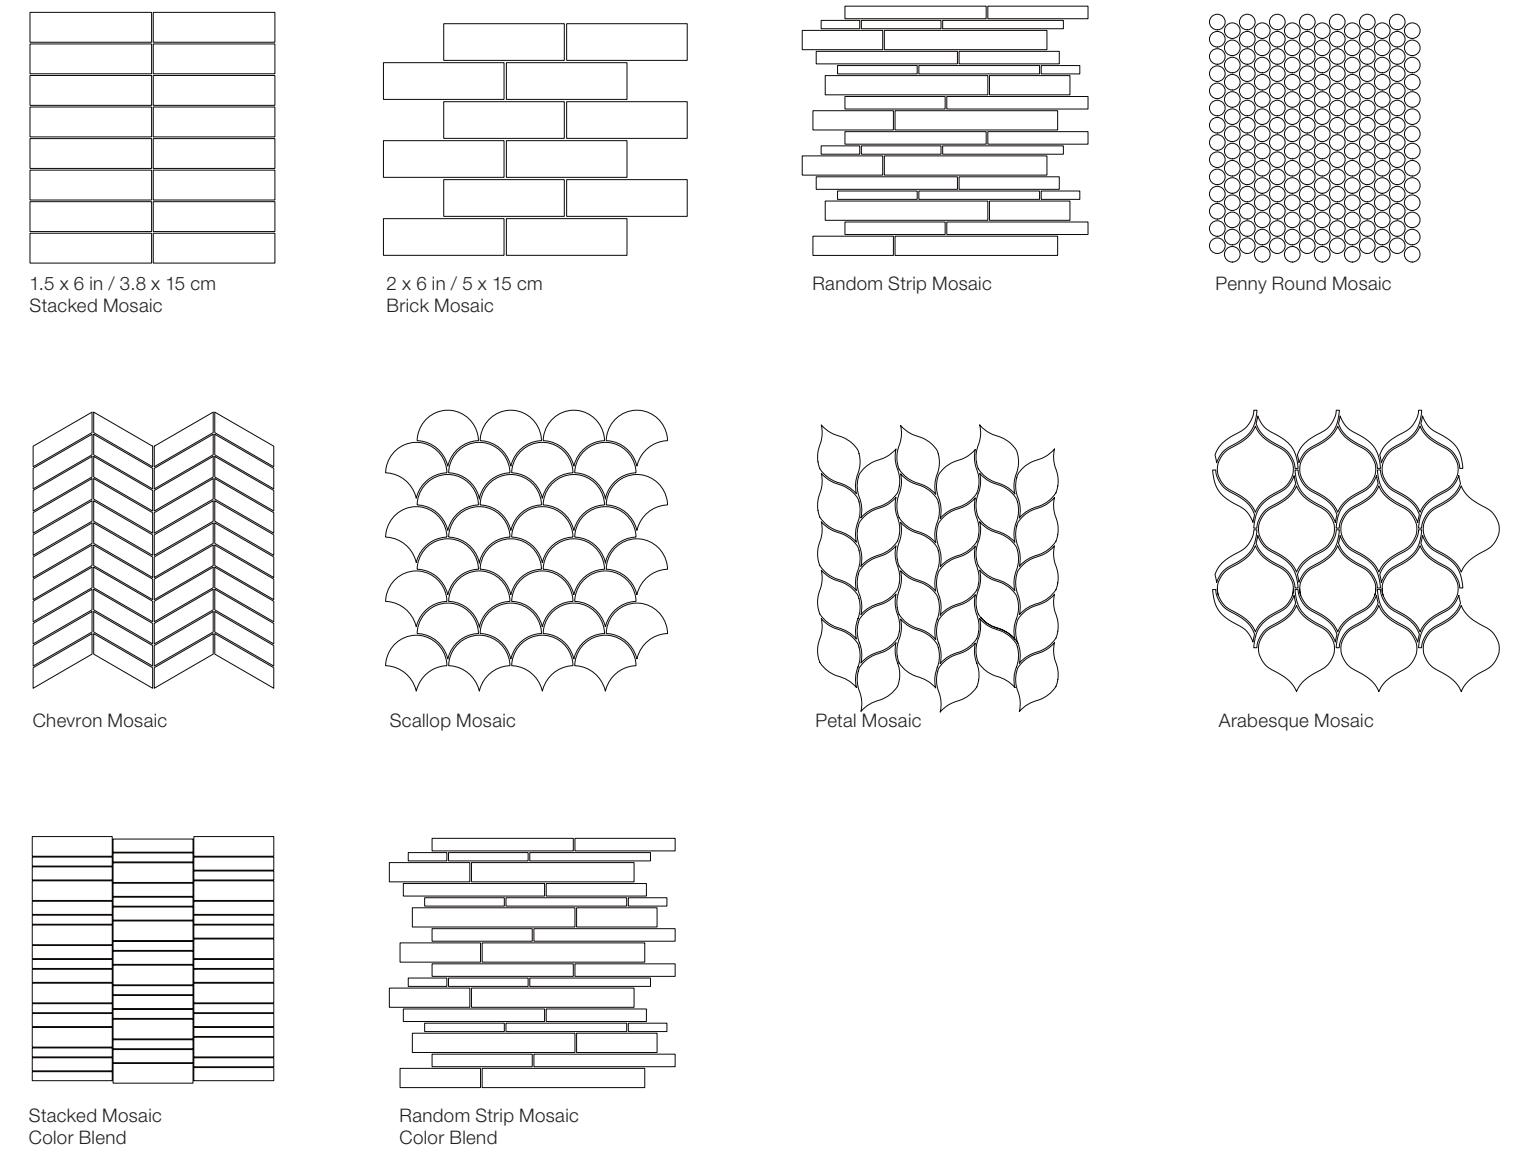

Colors at a glance

Color Blends at a glance

Formats at a glance

Mosaics

Element, *Ice*

8 x 24 in / 20 x 60 cm
3000-0027-0

8 x 24 in / 20 x 60 cm
Tidal
3000-0028-0

3 x 9 in / 7.3 x 22.5 cm
Beveled
3000-0009-0