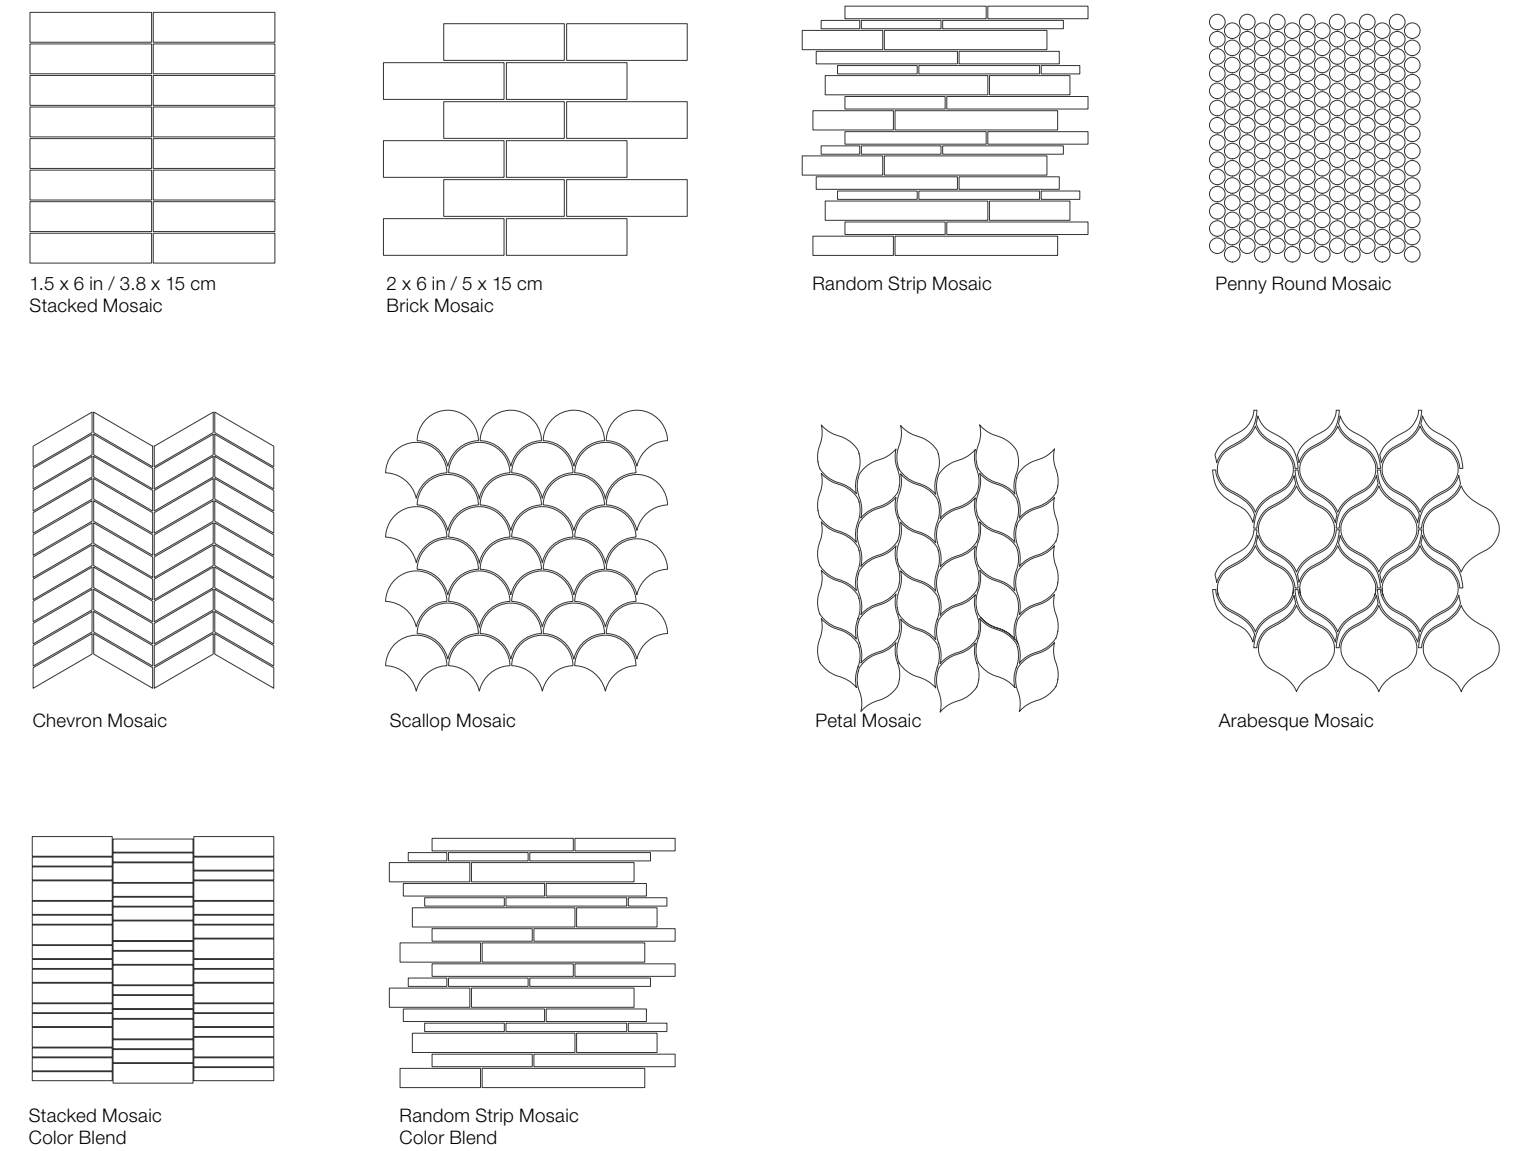

Element, *Glass*.

A color scheme inspired by the natural elements,
enhanced by glossy surfaces.

Element, *Glass*.

Reflective patterns
expressed in delicate tones.

3 x 12 in / 7.3 x 29.8 cm Element Mist Glossy Glass Tile

Colors at a glance

Color Blends at a glance

Formats at a glance

Mosaics

Element, *Ice*

8 x 24 in / 20 x 60 cm
3000-0027-0

8 x 24 in / 20 x 60 cm
Tidal
3000-0028-0

3 x 9 in / 7.3 x 22.5 cm
Beveled
3000-0009-0