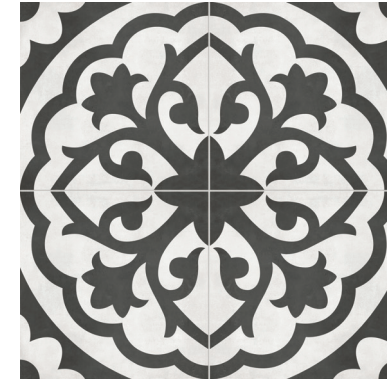

Form, *Monochrome Deco*

8 x 8 in / 20 x 20 cm
Lotus
Pressed
Matte 4500-0772-0