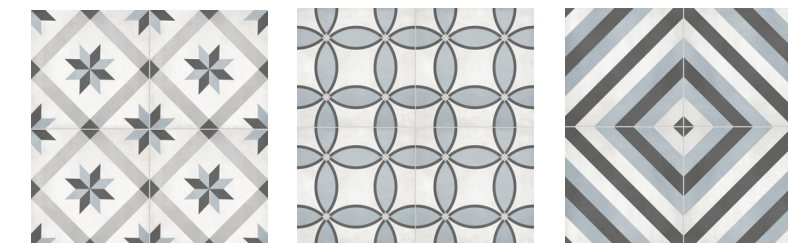

8 x 8 in / 20 x 20 cm Tide Deco Compass Pressed Matte
8 x 8 in / 20 x 20 cm Tide Deco Zenith Pressed Matte
8 x 8 in / 20 x 20 cm Tide Deco Diamond Pressed Matte