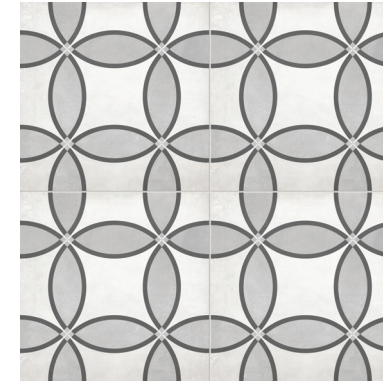

8 x 8 in / 20 x 20 cm
Zenith
Pressed
Matte 4500-0755-0