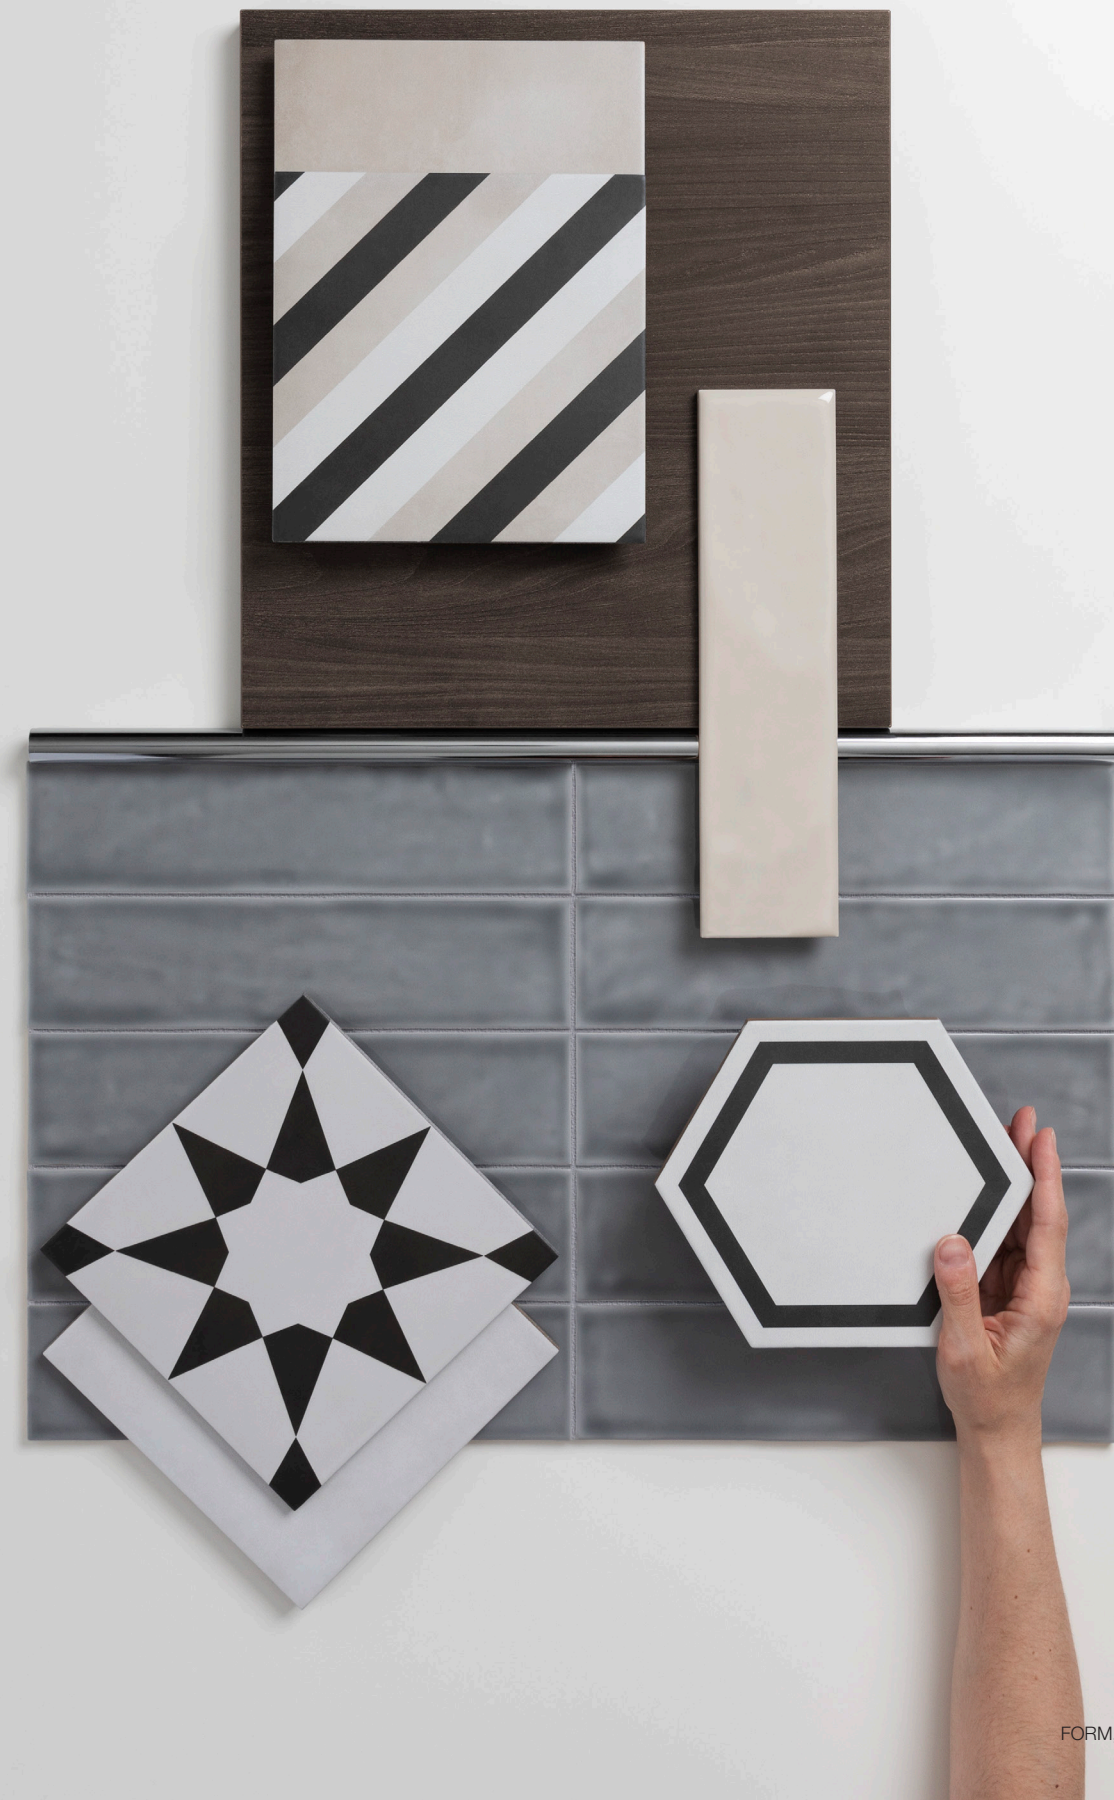

The Anatolia difference
Unmatched elegance and unparalleled perfection.

Anatolia reinvents shapes and design compositions through refined color palettes, innovative graphical refinements and creative reinterpretations of traditional, cultural and trend led inspirations. Meticulous care is taken to enhance a product's formation through graphical and technical improvements at every step of the development and execution process. This leads to the most exquisite and discerning tile collections.