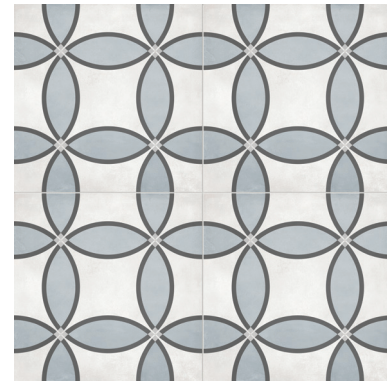

8 x 8 in / 20 x 20 cm
Zenith
Pressed
Matte 4500-0769-0