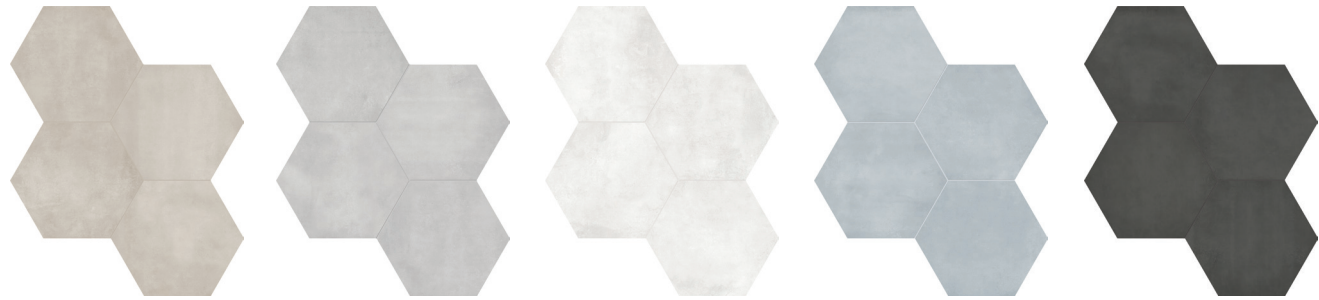

7 in / 17.5 cm Hexagon Sand Pressed Matte
7 in / 17.5 cm Hexagon Ice Pressed Matte
7 in / 17.5 cm Hexagon Ivory Pressed Matte
7 in / 17.5 cm Hexagon Tide Pressed Matte
7 in / 17.5 cm Hexagon Graphite Pressed Matte