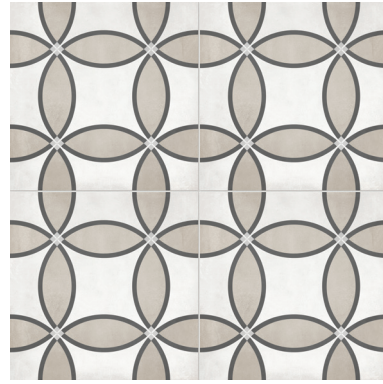

8 x 8 in / 20 x 20 cm
Zenith
Pressed
Matte 4500-0762-0