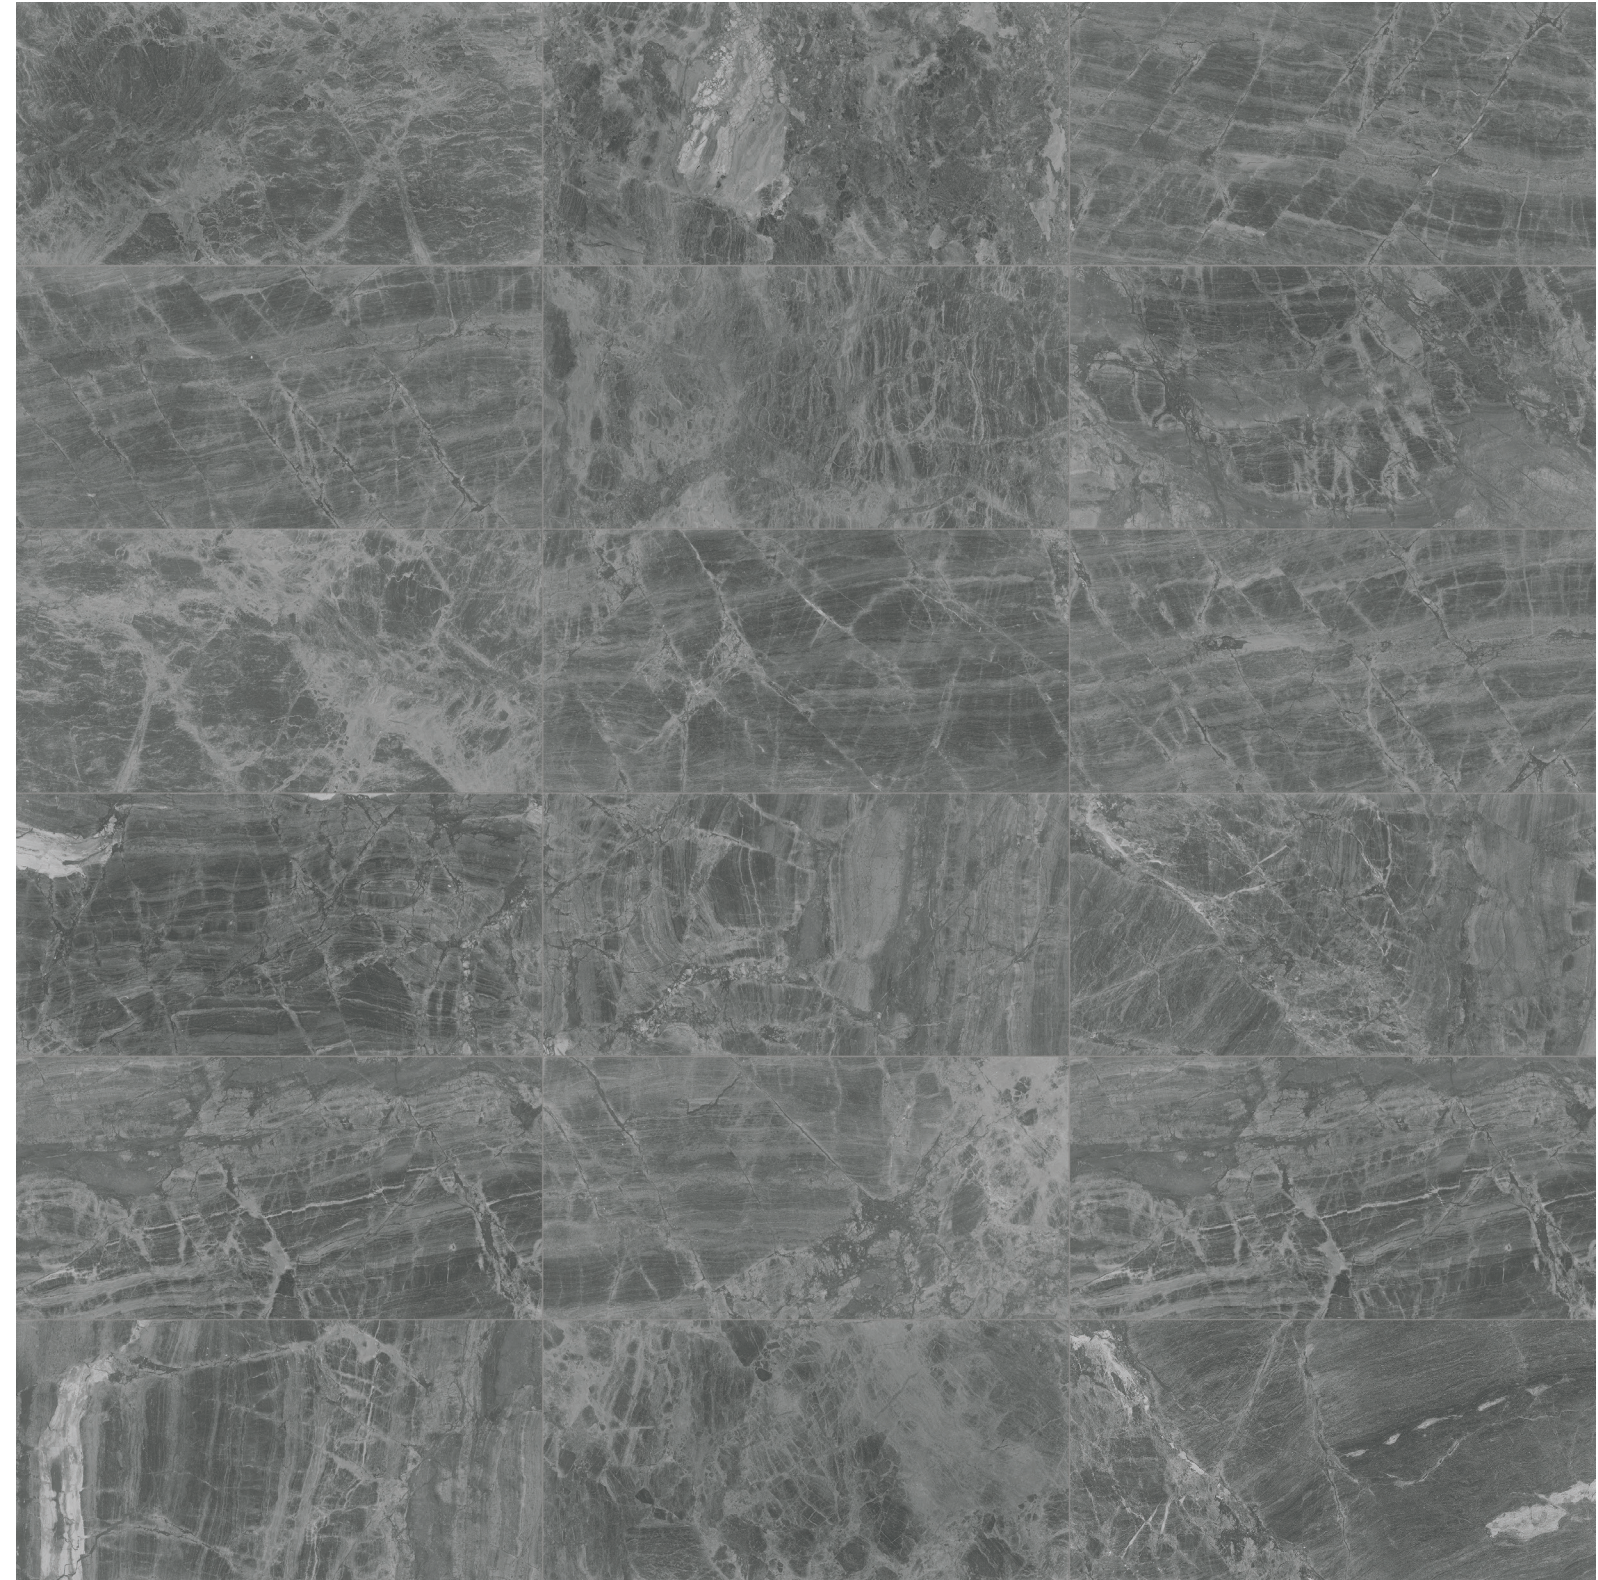

18 x 36 in / 45.7 x 91.4 cm tile variations