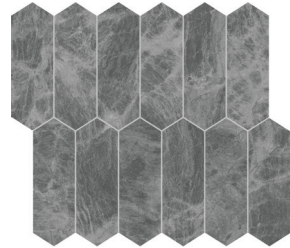

# Formats and finishes at a glance

18 x 36 in / 45.7 x 91.4 cm  
Brushed 5000-0578-0

12 x 24 in / 30.5 x 61 cm  
Brushed 5000-0579-0

3 x 12 in / 7.5 x 30.5 cm  
Brushed 5000-0581-0

## Mosaics

1.25 x 4 in / 3.3 x 10 cm  
Herringbone Mosaic  
Brushed 5001-0306-0

2 x 6 in / 4.9 x 15 cm  
Picket Mosaic  
Brushed 5001-0307-0

2 in / 4.9 cm  
Hexagon Mosaic  
Brushed 5001-0305-0

## Trim

1/2 x 12 in / 1.3 x 30.5 cm  
Deco-Bar  
Honed 5002-0113-0