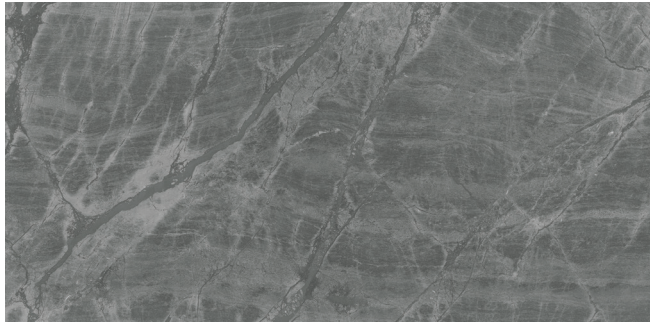

Formats and finishes at a glance

18 x 36 in / 45.7 x 91.4 cm
Brushed 5000-0578-0