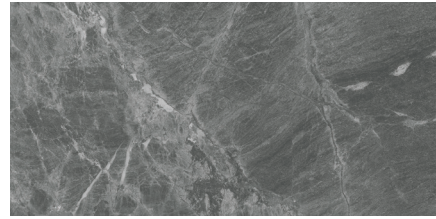

12 x 24 in / 30.5 x 61 cm
Brushed 5000-0579-0