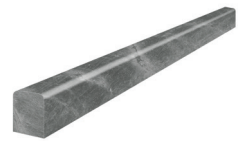

## Mosaics

1.25 x 4 in / 3.3 x 10 cm  
Herringbone Mosaic  
Brushed 5001-0306-0

2 x 6 in / 4.9 x 15 cm  
Picket Mosaic  
Brushed 5001-0307-0

2 in / 4.9 cm  
Hexagon Mosaic  
Brushed 5001-0305-0

## Trim

1/2 x 12 in / 1.3 x 30.5 cm  
Deco-Bar  
Honed 5002-0113-0