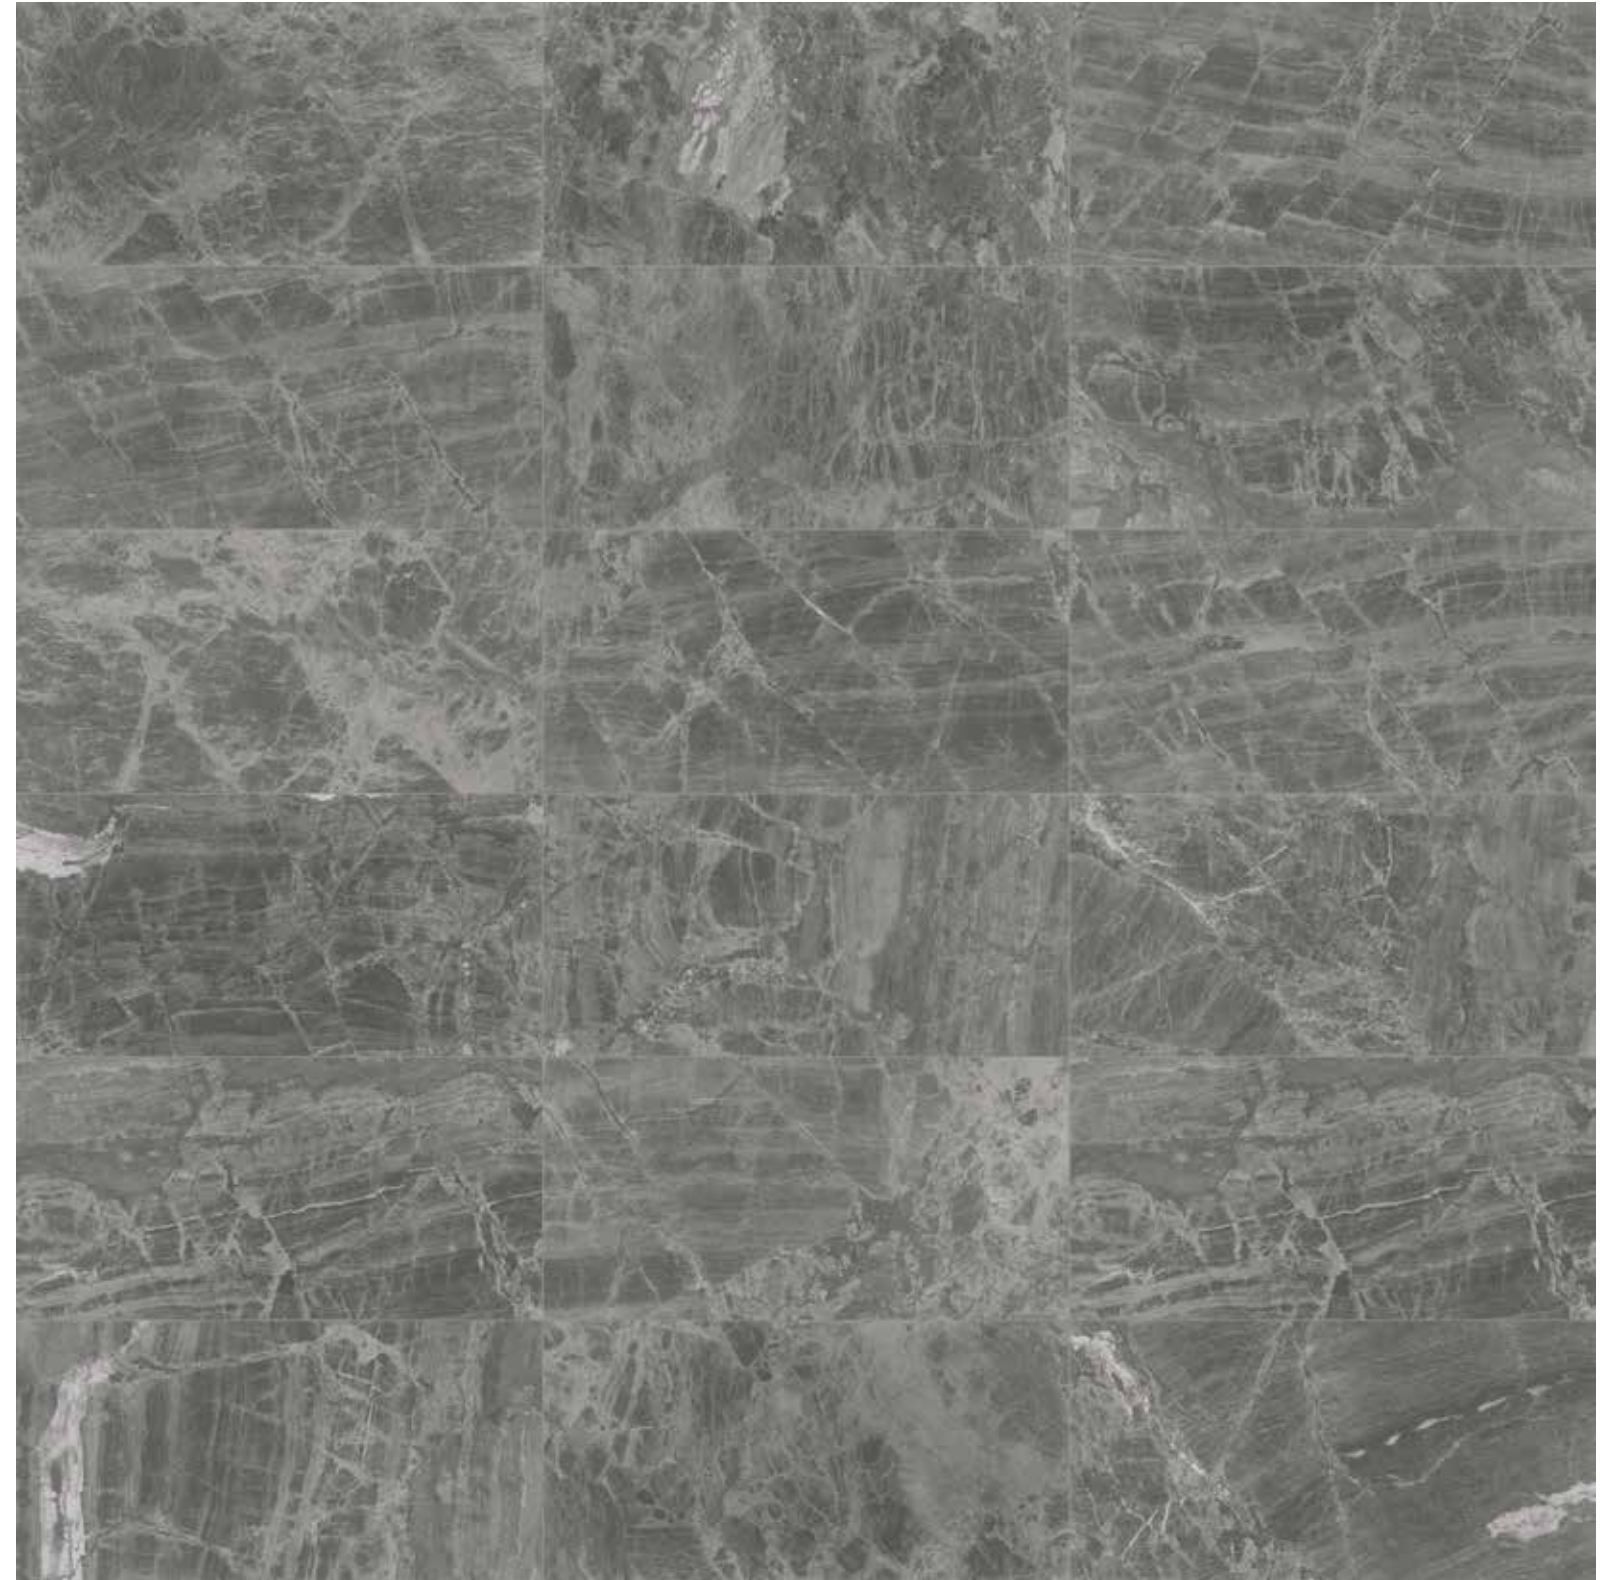

2 x 6 in / 4.9 x 15 cm
Picket Mosaic
Brushed 5001-0307-0

2 in / 4.9 cm
Hexagon Mosaic
Brushed 5001-0305-0

Trim

1/2 x 12 in / 1.3 x 30.5 cm
Deco-Bar
Honed 5002-0113-0

NATURAL STONE TILE VARIATION

The inherent beauty of natural stone products is expressed through variations in color, texture, shading and veining.