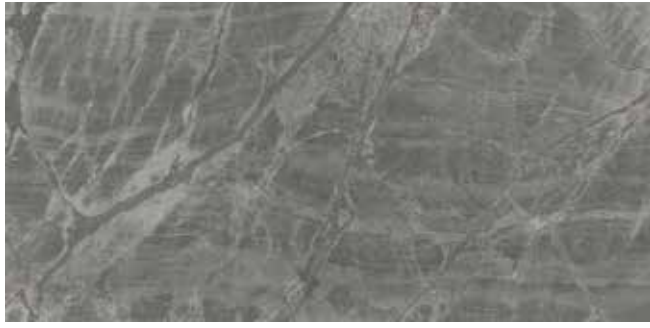

Formats and finishes at a glance

18 x 36 in / 45.7 x 91.4 cm
Brushed 5000-0578-0