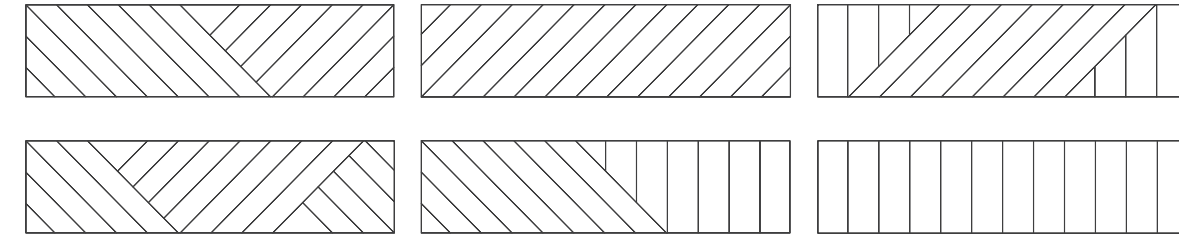

Geometra collection

Geometric composition takes center stage in this collection, embracing a modern aesthetic. The intricacies and captivating color variations orchestrate an enchanting texture and depth upon the solid canvas, which contributes to the feeling of three-dimensionality and expansiveness.

3 x 12 in / 7.5 x 30 cm Geometra Ivy Ink Glossy Pressed Tile

Colors at a glance

Powder

Silver

Stone

Charcoal

Emerald

Ink

Formats, patterns and finishes at a glance

Maze Pattern

Discover the elegant labyrinth found in the Maze design. Complex yet refined, the variation found in the 6 individual faces of this remarkable design makes for a unique application in each installation, creating charming, tailored modern spaces.

3 x 12 in / 7.5 x 30 cm
Maze Pressed
Glossy

Divide Pattern

Creating a sense of direction and consistency, Divide invites a sense of purposeful movement to a space. The strong nature of the lines in the 6 unique designs conveys its expansive length, complimenting a space beautifully with subtle dimension.