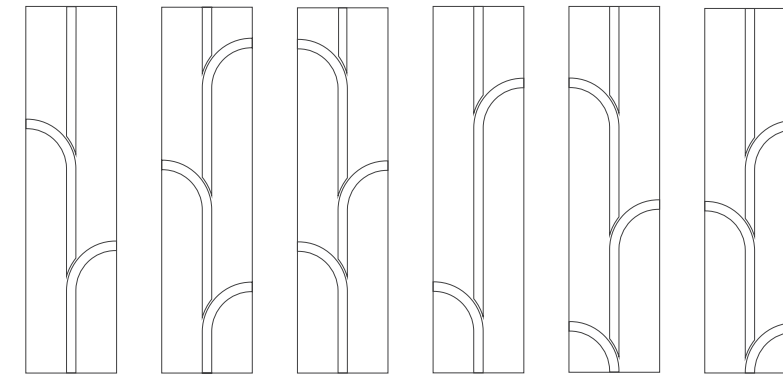

Formats, patterns and finishes at a glance

Maze Pattern

Discover the elegant labyrinth found in the Maze design. Complex yet refined, the variation found in the 6 individual faces of this remarkable design makes for a unique application in each installation, creating charming, tailored modern spaces.

3 x 12 in / 7.5 x 30 cm
Maze Pressed
Glossy

Divide Pattern

Creating a sense of direction and consistency, Divide invites a sense of purposeful movement to a space. The strong nature of the lines in the 6 unique designs conveys its expansive length, complimenting a space beautifully with subtle dimension.

3 x 12 in / 7.5 x 30 cm
Divide Pressed
Glossy

Ivy Pattern

Organic inspiration intertwines with a geometric influence in this dynamic shape. Static vertical lines diverge in a multitude of organic pathways, reminiscent of vining ivy, with its 6 unique faces this pattern creates surfaces with a serene sense of vitality.