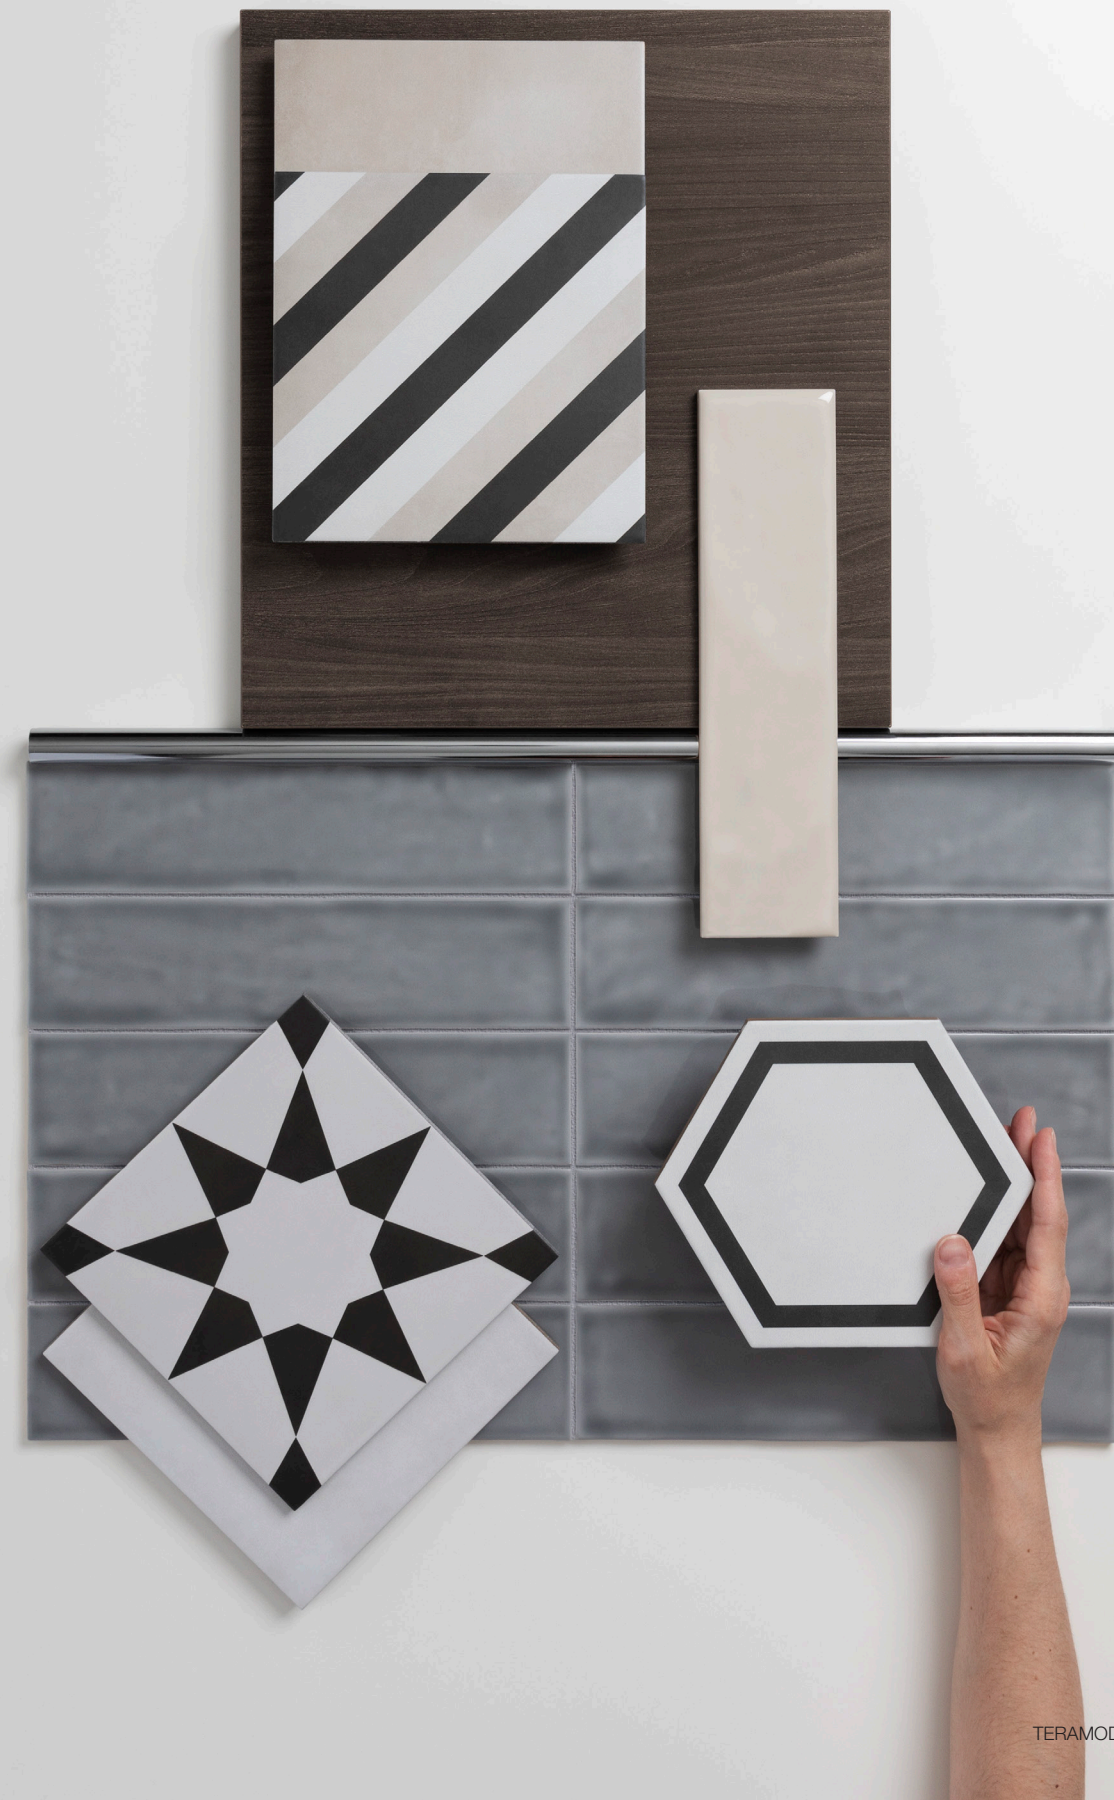

The Anatolia difference
Unmatched elegance and unparalleled perfection.

Anatolia reinvents shapes and design compositions through refined color palettes, innovative graphical refinements and creative reinterpretations of traditional, cultural and trend led inspirations. Meticulous care is taken to enhance a product's formation through graphical and technical improvements at every step of the development and execution process. This leads to the most exquisite and discerning tile collections.