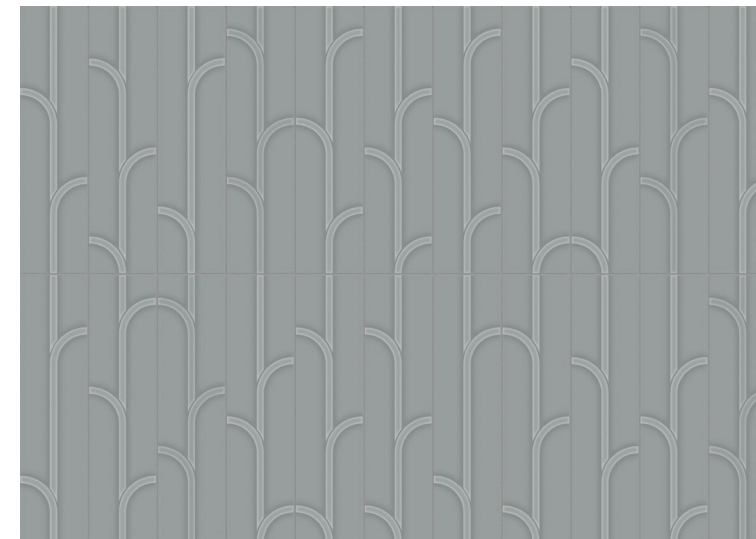

Geometra, *Charcoal*

3 x 12 in / 7.5 x 30 Maze
Pressed
Glossy 4000-0302-0

3 x 12 in / 7.5 x 30 Divide
Pressed
Glossy 4000-0313-0

3 x 12 in / 7.5 x 30 Ivy
Pressed
Glossy 4000-0308-0

Trim

12 in / 30 cm
Quarter Round
Glossy 4002-0166-0