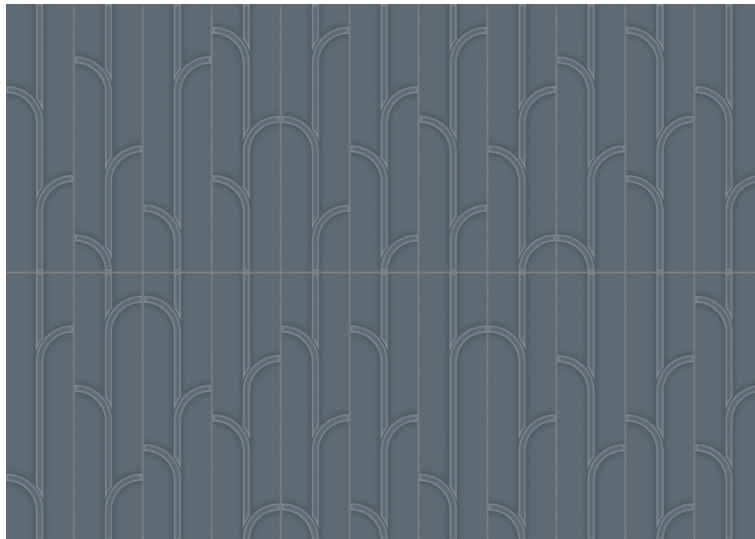

3 x 12 in / 7.5 x 30 Ivy
Pressed
Glossy 4000-0306-0

Trim