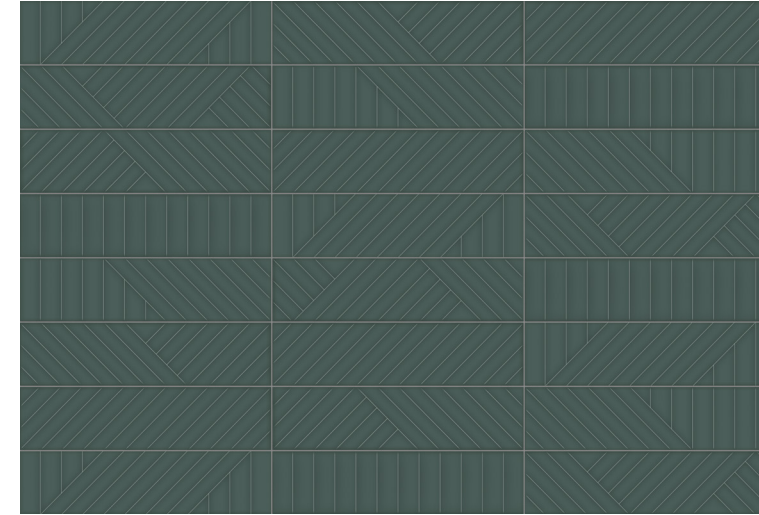

Geometra, *Emerald*

3 x 12 in / 7.5 x 30 Maze
Pressed
Glossy 4000-0301-0