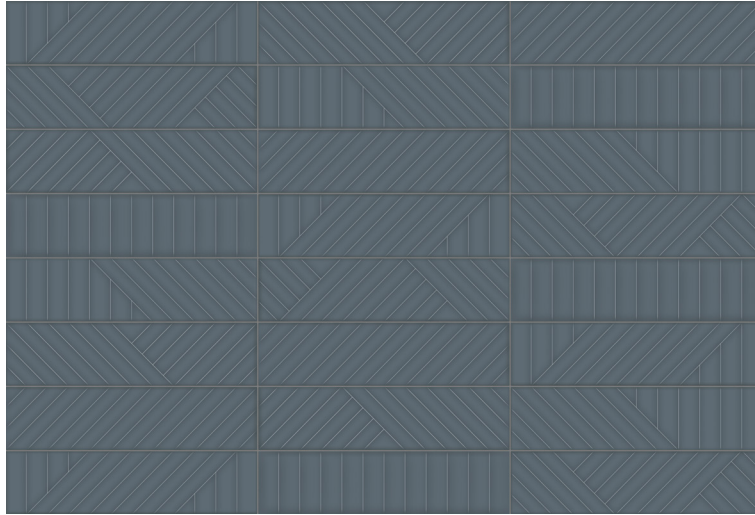

Geometra, *Ink*

3 x 12 in / 7.5 x 30 Maze
Pressed
Glossy 4000-0300-0