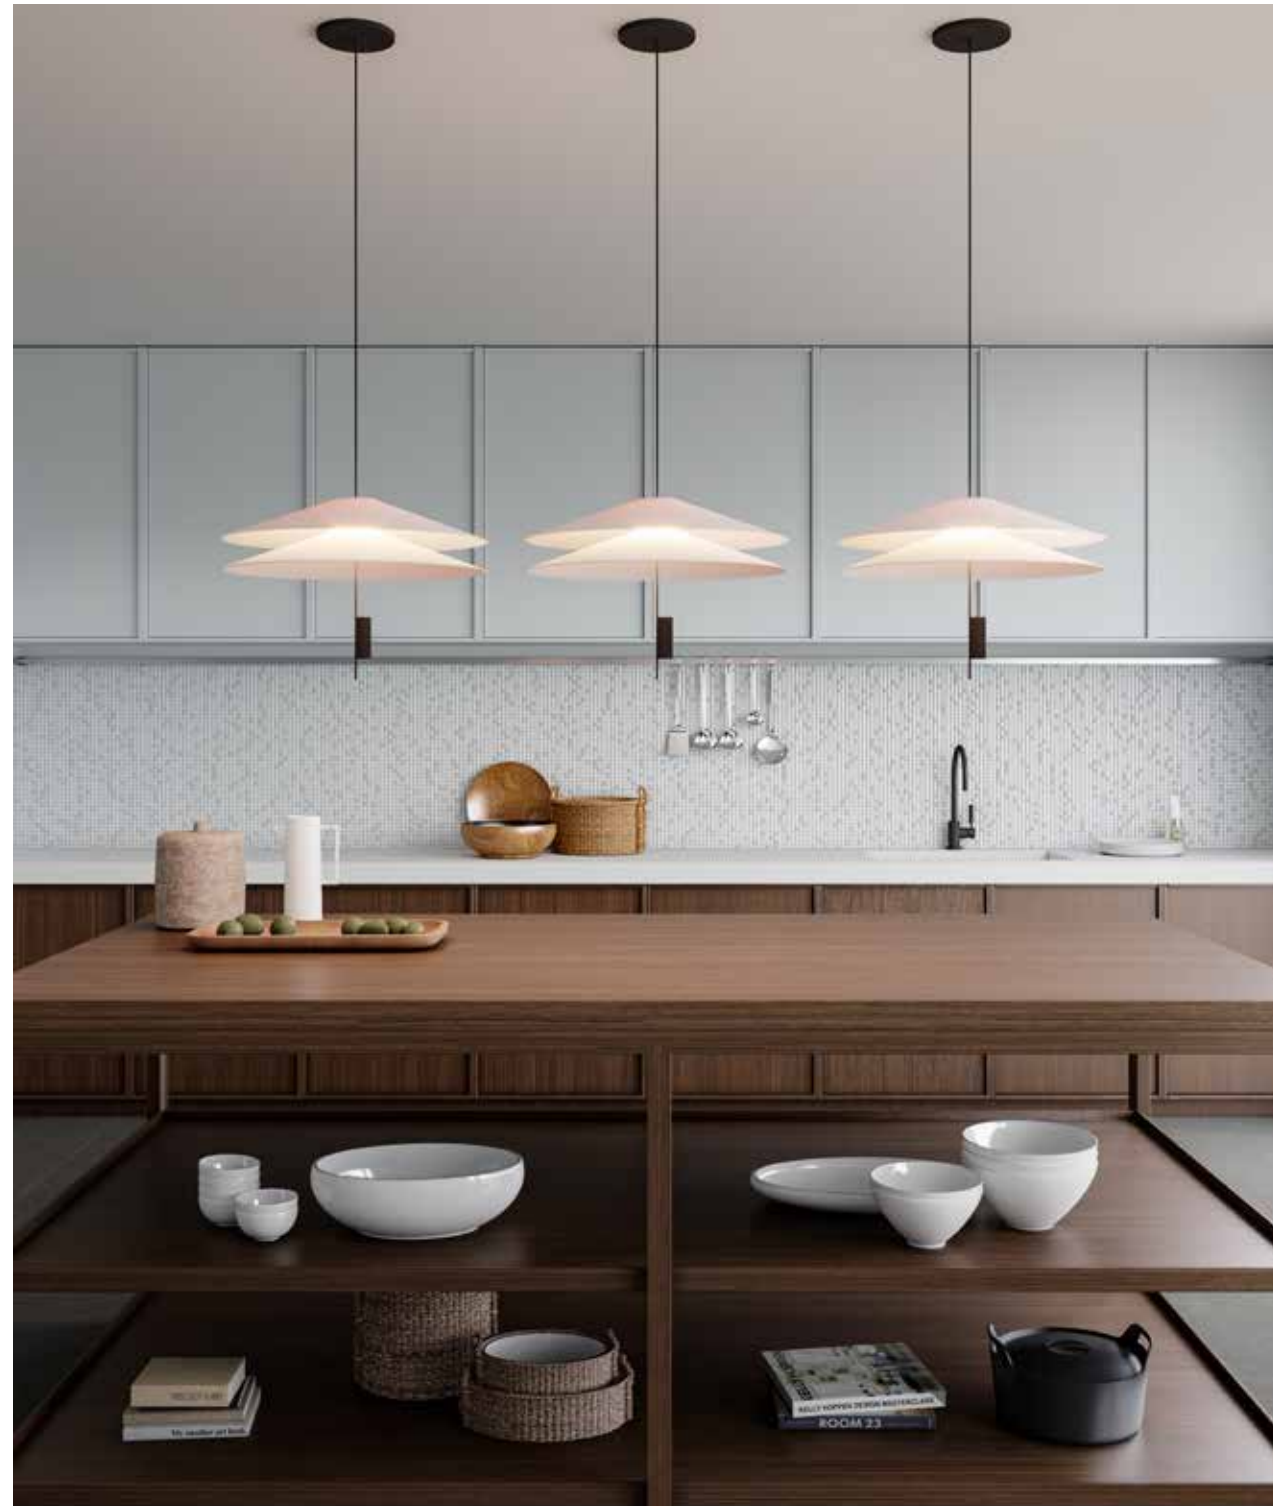

Norwegian Ice
 Random Strip Mosaic
 3001-0111-0

5/8 x 5/8 in / 1.6 x 1.6 cm Glass+Quartz Norwegian Ice Blend Mosaic

Packaging information

Key logistical details including item codes and product specifications.