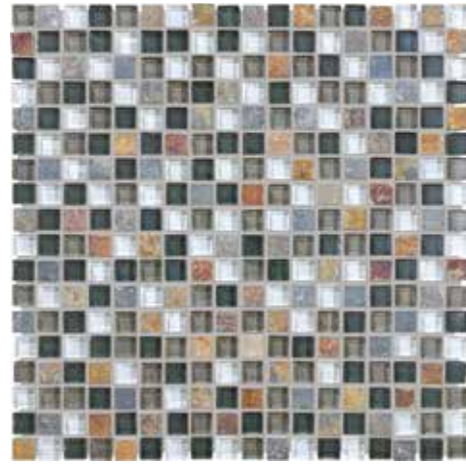

Glass + Slate/Quartz Mosaics, $5/8 \times 5/8$ in / 1.6×1.6 cm

Amber Tea
 $5/8 \times 5/8$ in x 1.6×1.6 cm Mosaic
 3001-0102-0

Smoky Mica
 $5/8 \times 5/8$ in x 1.6×1.6 cm Mosaic
 3001-0107-0

Black Timber
 $5/8 \times 5/8$ in x 1.6×1.6 cm Mosaic
 3001-0103-0