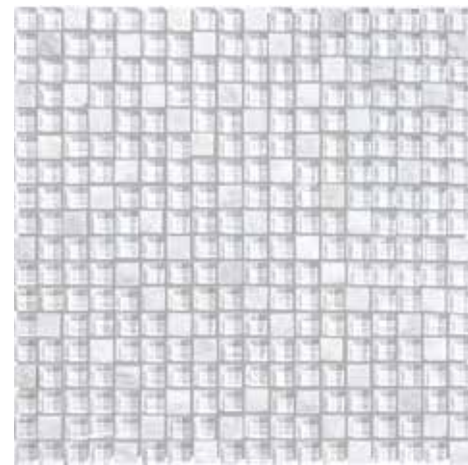

Glass + Slate/Quartz Mosaics, $5/8 \times 5/8$ in / 1.6×1.6 cm

Amber Tea
 $5/8 \times 5/8$ in x 1.6×1.6 cm Mosaic
 3001-0102-0

Smoky Mica
 $5/8 \times 5/8$ in x 1.6×1.6 cm Mosaic
 3001-0107-0

Black Timber
 $5/8 \times 5/8$ in x 1.6×1.6 cm Mosaic
 3001-0103-0

Cotton Wood
 $5/8 \times 5/8$ in x 1.6×1.6 cm Mosaic
 3001-0104-0

Silver Aspen
 $5/8 \times 5/8$ in x 1.6×1.6 cm Mosaic
 3001-0106-0

Norwegian Ice
 $5/8 \times 5/8$ in x 1.6×1.6 cm Mosaic
 3001-0105-0

Glass + Slate/Quartz Mosaics, *Random Strip*

Norwegian Ice
 Random Strip Mosaic
 3001-0111-0

5/8 x 5/8 in / 1.6 x 1.6 cm Glass+Quartz Norwegian Ice Blend Mosaic

Packaging information

Key logistical details including item codes and product specifications.