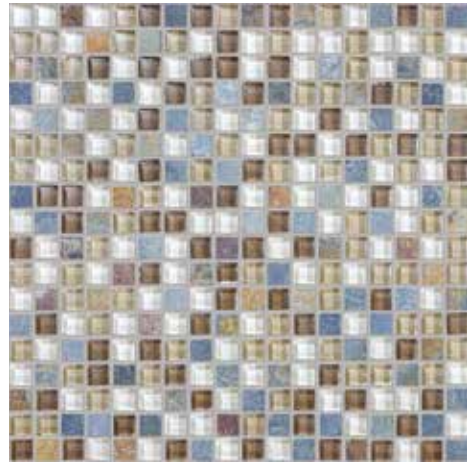

Glass + Slate/Quartz Mosaics, $5/8 \times 5/8$ in / 1.6×1.6 cm

Amber Tea
 $5/8 \times 5/8$ in x 1.6×1.6 cm Mosaic
 3001-0102-0

Smoky Mica
 $5/8 \times 5/8$ in x 1.6×1.6 cm Mosaic
 3001-0107-0

Black Timber
 $5/8 \times 5/8$ in x 1.6×1.6 cm Mosaic
 3001-0103-0