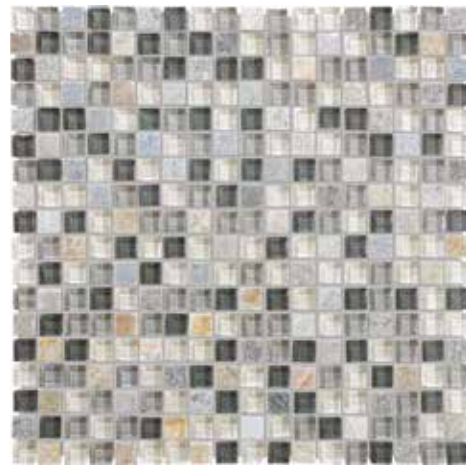

Glass + Slate/Quartz Mosaics, $5/8 \times 5/8$ in / 1.6×1.6 cm

Amber Tea
 $5/8 \times 5/8$ in x 1.6×1.6 cm Mosaic
 3001-0102-0

Smoky Mica
 $5/8 \times 5/8$ in x 1.6×1.6 cm Mosaic
 3001-0107-0

Black Timber
 $5/8 \times 5/8$ in x 1.6×1.6 cm Mosaic
 3001-0103-0

Cotton Wood
 $5/8 \times 5/8$ in x 1.6×1.6 cm Mosaic
 3001-0104-0

Silver Aspen
 $5/8 \times 5/8$ in x 1.6×1.6 cm Mosaic
 3001-0106-0

Norwegian Ice
 $5/8 \times 5/8$ in x 1.6×1.6 cm Mosaic
 3001-0105-0

Glass + Slate/Quartz Mosaics, *Random Strip*