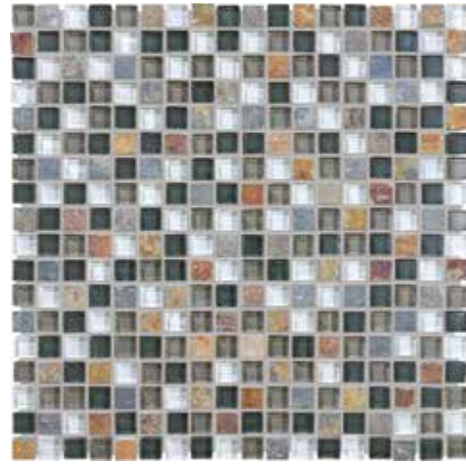

Glass + Slate/Quartz Mosaics, $5/8 \times 5/8$ in / 1.6×1.6 cm

Amber Tea
 $5/8 \times 5/8$ in x 1.6×1.6 cm Mosaic
 3001-0102-0

Smoky Mica
 $5/8 \times 5/8$ in x 1.6×1.6 cm Mosaic
 3001-0107-0

Black Timber
 $5/8 \times 5/8$ in x 1.6×1.6 cm Mosaic
 3001-0103-0