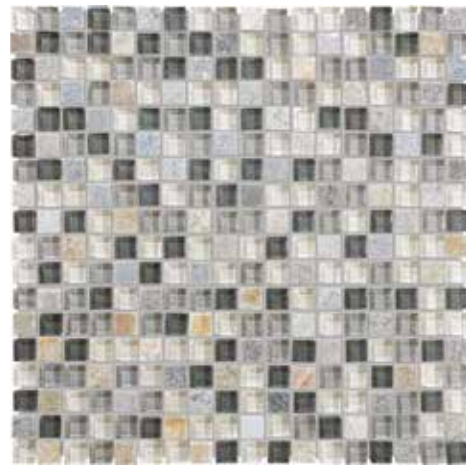

Glass + Slate/Quartz Mosaics, $5/8 \times 5/8$ in / 1.6×1.6 cm

Amber Tea
 $5/8 \times 5/8$ in x 1.6×1.6 cm Mosaic
 3001-0102-0

Smoky Mica
 $5/8 \times 5/8$ in x 1.6×1.6 cm Mosaic
 3001-0107-0

Black Timber
 $5/8 \times 5/8$ in x 1.6×1.6 cm Mosaic
 3001-0103-0

Cotton Wood
 $5/8 \times 5/8$ in x 1.6×1.6 cm Mosaic
 3001-0104-0

Silver Aspen
 $5/8 \times 5/8$ in x 1.6×1.6 cm Mosaic
 3001-0106-0

Norwegian Ice
 $5/8 \times 5/8$ in x 1.6×1.6 cm Mosaic
 3001-0105-0

Glass + Slate/Quartz Mosaics, *Random Strip*