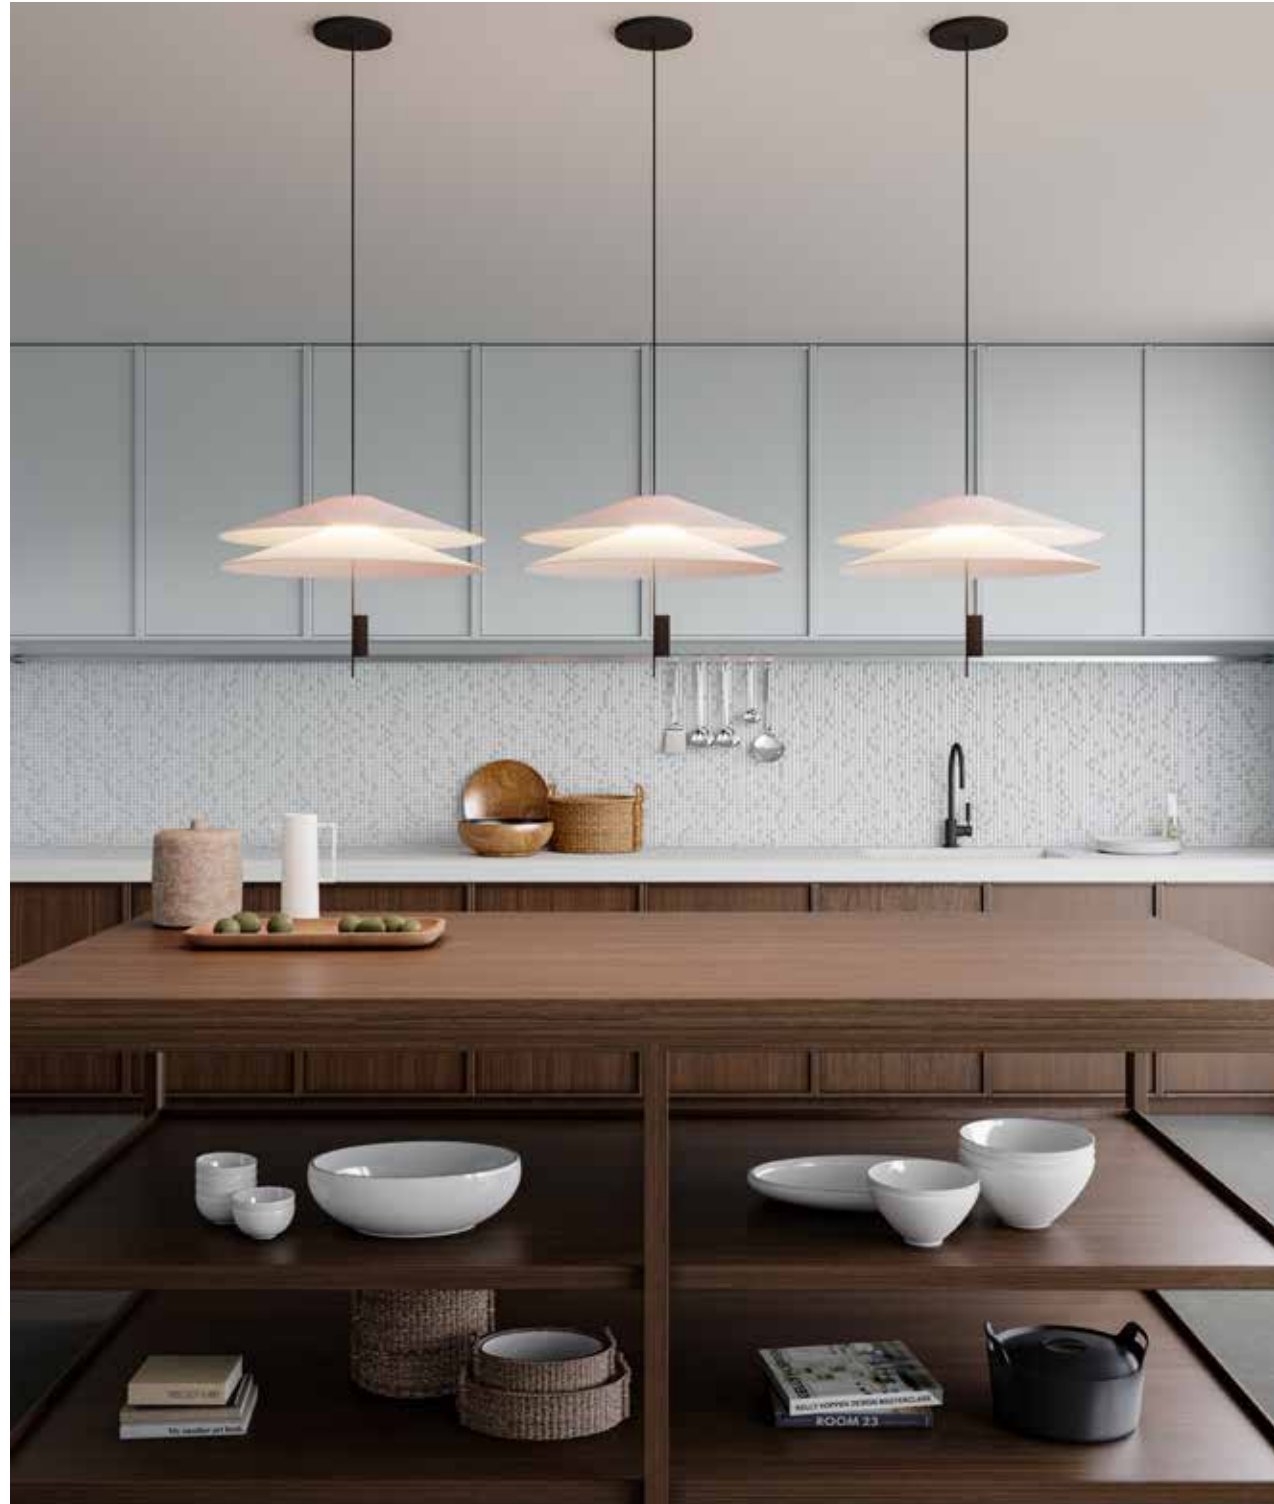

Norwegian Ice
 Random Strip Mosaic
 3001-0111-0

5/8 x 5/8 in / 1.6 x 1.6 cm Glass+Quartz Norwegian Ice Blend Mosaic

Packaging information

Key logistical details including item codes and product specifications.