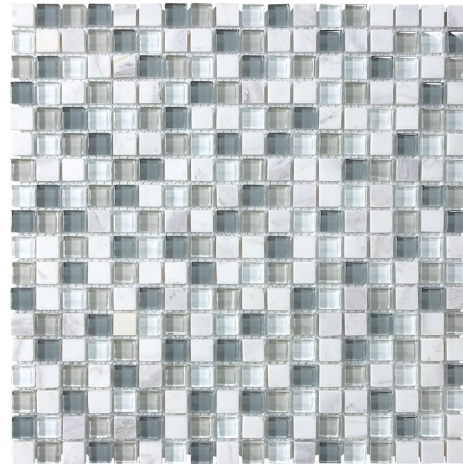

Glass + Stone Blend Mosaics

Mosaics and iridescent shades allows creativity to shine.

anatolia

The perfect blend of colors,
materials, and patterns.

Glass + Stone Blend Mosaics, $5/8 \times 5/8$ in / 1.6×1.6 cm

Spa
 $5/8 \times 5/8$ in x 1.6×1.6 cm Mosaic
 3001-0117-0

Cappuccino
 $5/8 \times 5/8$ in x 1.6×1.6 cm Mosaic
 3001-0114-0

Bamboo
 $5/8 \times 5/8$ in x 1.6×1.6 cm Mosaic
 3001-0118-0

Midnight
 $5/8 \times 5/8$ in x 1.6×1.6 cm Mosaic
 3001-0122-0

Cabernet
 $5/8 \times 5/8$ in x 1.6×1.6 cm Mosaic
 3001-0120-0

Creme Brulee
 $5/8 \times 5/8$ in x 1.6×1.6 cm Mosaic
 3001-0115-0

Waterfall
 $5/8 \times 5/8$ in x 1.6×1.6 cm Mosaic
 3001-0124-0

Iceland
 $5/8 \times 5/8$ in x 1.6×1.6 cm Mosaic
 3001-0116-0