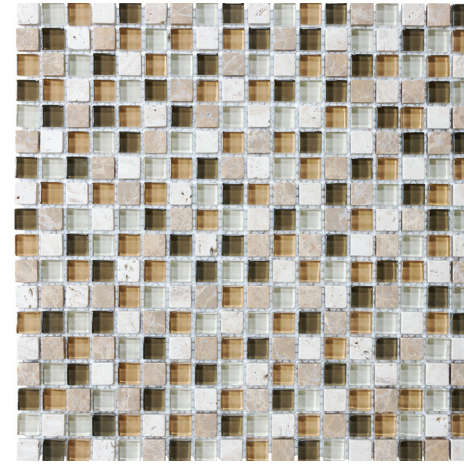

Glass + Stone Blend Mosaics

Mosaics and iridescent shades allows creativity to shine.

anatolia

The perfect blend of colors,
materials, and patterns.

Glass + Stone Blend Mosaics, $5/8 \times 5/8$ in / 1.6×1.6 cm

Spa
 $5/8 \times 5/8$ in x 1.6×1.6 cm Mosaic
 3001-0117-0

Cappuccino
 $5/8 \times 5/8$ in x 1.6×1.6 cm Mosaic
 3001-0114-0

Bamboo
 $5/8 \times 5/8$ in x 1.6×1.6 cm Mosaic
 3001-0118-0

Midnight
 $5/8 \times 5/8$ in x 1.6×1.6 cm Mosaic
 3001-0122-0

Cabernet
 $5/8 \times 5/8$ in x 1.6×1.6 cm Mosaic
 3001-0120-0

Creme Brulee
 $5/8 \times 5/8$ in x 1.6×1.6 cm Mosaic
 3001-0115-0

Waterfall
 $5/8 \times 5/8$ in x 1.6×1.6 cm Mosaic
 3001-0124-0

Iceland
 $5/8 \times 5/8$ in x 1.6×1.6 cm Mosaic
 3001-0116-0