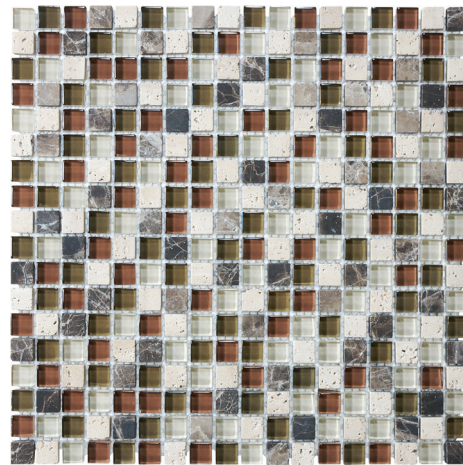

Glass + Stone Blend Mosaics

Mosaics and iridescent shades allows creativity to shine.

anatolia

The perfect blend of colors,
materials, and patterns.

Glass + Stone Blend Mosaics, $5/8 \times 5/8$ in / 1.6×1.6 cm

Spa
 $5/8 \times 5/8$ in x 1.6×1.6 cm Mosaic
 3001-0117-0

Cappuccino
 $5/8 \times 5/8$ in x 1.6×1.6 cm Mosaic
 3001-0114-0

Bamboo
 $5/8 \times 5/8$ in x 1.6×1.6 cm Mosaic
 3001-0118-0

Midnight
 $5/8 \times 5/8$ in x 1.6×1.6 cm Mosaic
 3001-0122-0

Cabernet
 $5/8 \times 5/8$ in x 1.6×1.6 cm Mosaic
 3001-0120-0

Creme Brulee
 $5/8 \times 5/8$ in x 1.6×1.6 cm Mosaic
 3001-0115-0

Waterfall
 $5/8 \times 5/8$ in x 1.6×1.6 cm Mosaic
 3001-0124-0

Iceland
 $5/8 \times 5/8$ in x 1.6×1.6 cm Mosaic
 3001-0116-0