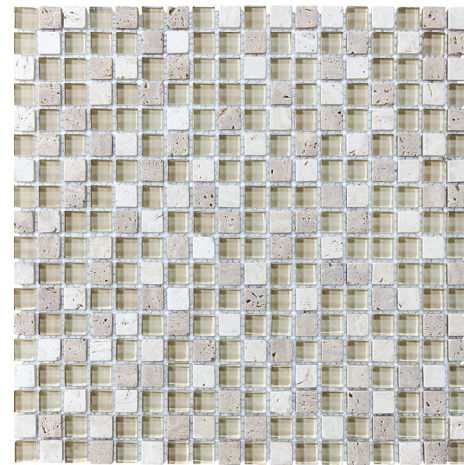

Glass + Stone Blend Mosaics

Mosaics and iridescent shades allows creativity to shine.

anatolia

The perfect blend of colors,
materials, and patterns.

Glass + Stone Blend Mosaics, $5/8 \times 5/8$ in / 1.6×1.6 cm

Spa
 $5/8 \times 5/8$ in x 1.6×1.6 cm Mosaic
 3001-0117-0

Cappuccino
 $5/8 \times 5/8$ in x 1.6×1.6 cm Mosaic
 3001-0114-0

Bamboo
 $5/8 \times 5/8$ in x 1.6×1.6 cm Mosaic
 3001-0118-0

Midnight
 $5/8 \times 5/8$ in x 1.6×1.6 cm Mosaic
 3001-0122-0

Cabernet
 $5/8 \times 5/8$ in x 1.6×1.6 cm Mosaic
 3001-0120-0

Creme Brulee
 $5/8 \times 5/8$ in x 1.6×1.6 cm Mosaic
 3001-0115-0

Waterfall
 $5/8 \times 5/8$ in x 1.6×1.6 cm Mosaic
 3001-0124-0

Iceland
 $5/8 \times 5/8$ in x 1.6×1.6 cm Mosaic
 3001-0116-0