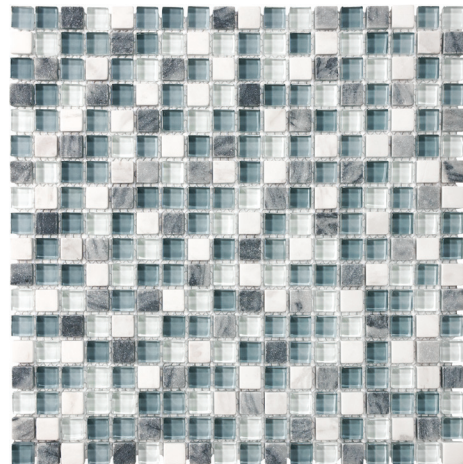

Glass + Stone Blend Mosaics

Mosaics and iridescent shades allows creativity to shine.

anatolia

The perfect blend of colors,
materials, and patterns.

Glass + Stone Blend Mosaics, $5/8 \times 5/8$ in / 1.6×1.6 cm

Spa
 $5/8 \times 5/8$ in x 1.6×1.6 cm Mosaic
 3001-0117-0

Cappuccino
 $5/8 \times 5/8$ in x 1.6×1.6 cm Mosaic
 3001-0114-0

Bamboo
 $5/8 \times 5/8$ in x 1.6×1.6 cm Mosaic
 3001-0118-0

Midnight
 $5/8 \times 5/8$ in x 1.6×1.6 cm Mosaic
 3001-0122-0

Cabernet
 $5/8 \times 5/8$ in x 1.6×1.6 cm Mosaic
 3001-0120-0

Creme Brulee
 $5/8 \times 5/8$ in x 1.6×1.6 cm Mosaic
 3001-0115-0

Waterfall
 $5/8 \times 5/8$ in x 1.6×1.6 cm Mosaic
 3001-0124-0

Iceland
 $5/8 \times 5/8$ in x 1.6×1.6 cm Mosaic
 3001-0116-0