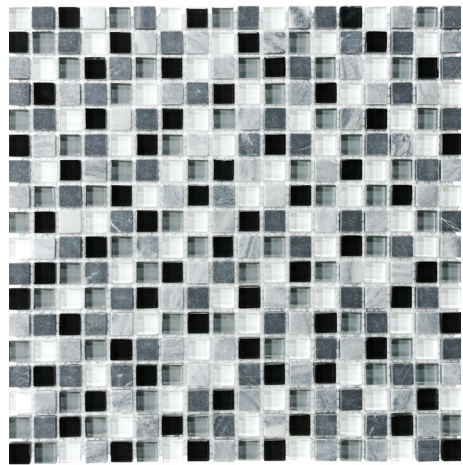

Glass + Stone Blend Mosaics

Mosaics and iridescent shades allows creativity to shine.

anatolia

The perfect blend of colors,
materials, and patterns.

Glass + Stone Blend Mosaics, $5/8 \times 5/8$ in / 1.6×1.6 cm

Spa
 $5/8 \times 5/8$ in x 1.6×1.6 cm Mosaic
 3001-0117-0

Cappuccino
 $5/8 \times 5/8$ in x 1.6×1.6 cm Mosaic
 3001-0114-0

Bamboo
 $5/8 \times 5/8$ in x 1.6×1.6 cm Mosaic
 3001-0118-0

Midnight
 $5/8 \times 5/8$ in x 1.6×1.6 cm Mosaic
 3001-0122-0

Cabernet
 $5/8 \times 5/8$ in x 1.6×1.6 cm Mosaic
 3001-0120-0

Creme Brulee
 $5/8 \times 5/8$ in x 1.6×1.6 cm Mosaic
 3001-0115-0

Waterfall
 $5/8 \times 5/8$ in x 1.6×1.6 cm Mosaic
 3001-0124-0

Iceland
 $5/8 \times 5/8$ in x 1.6×1.6 cm Mosaic
 3001-0116-0