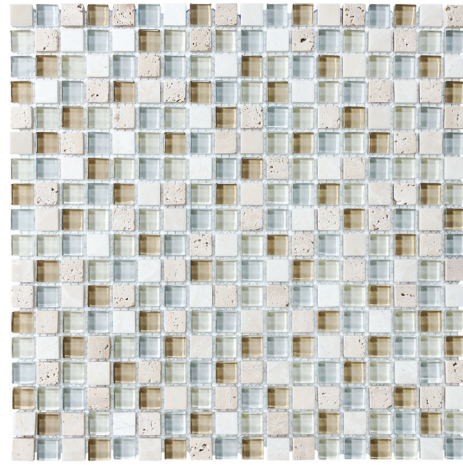

Glass + Stone Blend Mosaics

Mosaics and iridescent shades allows creativity to shine.

anatolia

The perfect blend of colors,
materials, and patterns.

Glass + Stone Blend Mosaics, $5/8 \times 5/8$ in / 1.6×1.6 cm

Spa
 $5/8 \times 5/8$ in x 1.6×1.6 cm Mosaic
 3001-0117-0

Cappuccino
 $5/8 \times 5/8$ in x 1.6×1.6 cm Mosaic
 3001-0114-0

Bamboo
 $5/8 \times 5/8$ in x 1.6×1.6 cm Mosaic
 3001-0118-0

Midnight
 $5/8 \times 5/8$ in x 1.6×1.6 cm Mosaic
 3001-0122-0

Cabernet
 $5/8 \times 5/8$ in x 1.6×1.6 cm Mosaic
 3001-0120-0

Creme Brulee
 $5/8 \times 5/8$ in x 1.6×1.6 cm Mosaic
 3001-0115-0

Waterfall
 $5/8 \times 5/8$ in x 1.6×1.6 cm Mosaic
 3001-0124-0

Iceland
 $5/8 \times 5/8$ in x 1.6×1.6 cm Mosaic
 3001-0116-0