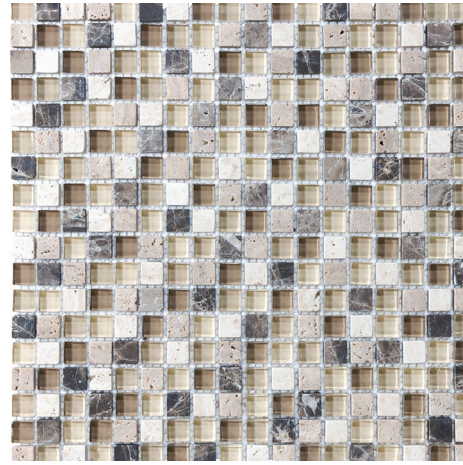

Glass + Stone Blend Mosaics

Mosaics and iridescent shades allows creativity to shine.

anatolia

The perfect blend of colors,
materials, and patterns.

Glass + Stone Blend Mosaics, $5/8 \times 5/8$ in / 1.6×1.6 cm

Spa
 $5/8 \times 5/8$ in x 1.6×1.6 cm Mosaic
 3001-0117-0

Cappuccino
 $5/8 \times 5/8$ in x 1.6×1.6 cm Mosaic
 3001-0114-0

Bamboo
 $5/8 \times 5/8$ in x 1.6×1.6 cm Mosaic
 3001-0118-0

Midnight
 $5/8 \times 5/8$ in x 1.6×1.6 cm Mosaic
 3001-0122-0

Cabernet
 $5/8 \times 5/8$ in x 1.6×1.6 cm Mosaic
 3001-0120-0

Creme Brulee
 $5/8 \times 5/8$ in x 1.6×1.6 cm Mosaic
 3001-0115-0

Waterfall
 $5/8 \times 5/8$ in x 1.6×1.6 cm Mosaic
 3001-0124-0

Iceland
 $5/8 \times 5/8$ in x 1.6×1.6 cm Mosaic
 3001-0116-0