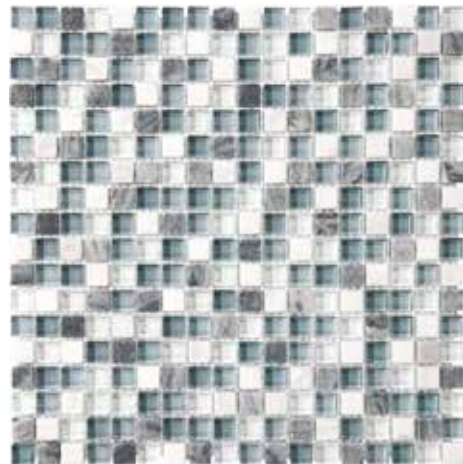

Glass + Stone Blend Mosaics

Mosaics and iridescent shades allows creativity to shine.

anatolia

The perfect blend of colors,
materials, and patterns.

Glass + Stone Blend Mosaics, $5/8 \times 5/8$ in / 1.6×1.6 cm

Spa
 $5/8 \times 5/8$ in x 1.6×1.6 cm Mosaic
 3001-0117-0

Cappuccino
 $5/8 \times 5/8$ in x 1.6×1.6 cm Mosaic
 3001-0114-0

Bamboo
 $5/8 \times 5/8$ in x 1.6×1.6 cm Mosaic
 3001-0118-0

Midnight
 $5/8 \times 5/8$ in x 1.6×1.6 cm Mosaic
 3001-0122-0

Cabernet
 $5/8 \times 5/8$ in x 1.6×1.6 cm Mosaic
 3001-0120-0

Creme Brulee
 $5/8 \times 5/8$ in x 1.6×1.6 cm Mosaic
 3001-0115-0

Waterfall
 $5/8 \times 5/8$ in x 1.6×1.6 cm Mosaic
 3001-0124-0

Iceland
 $5/8 \times 5/8$ in x 1.6×1.6 cm Mosaic
 3001-0116-0