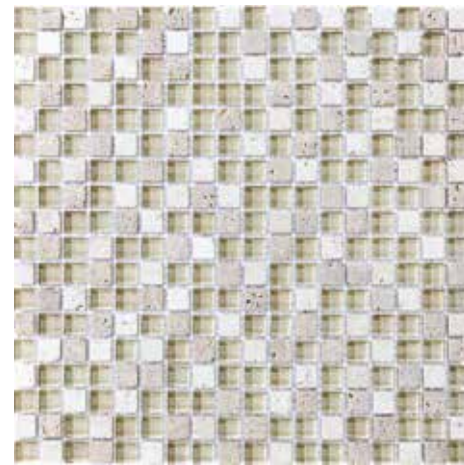

Glass + Stone Blend Mosaics

Mosaics and iridescent shades allows creativity to shine.

anatolia

The perfect blend of colors,
materials, and patterns.

Glass + Stone Blend Mosaics, $5/8 \times 5/8$ in / 1.6×1.6 cm

Spa
 $5/8 \times 5/8$ in x 1.6×1.6 cm Mosaic
 3001-0117-0

Cappuccino
 $5/8 \times 5/8$ in x 1.6×1.6 cm Mosaic
 3001-0114-0

Bamboo
 $5/8 \times 5/8$ in x 1.6×1.6 cm Mosaic
 3001-0118-0

Midnight
 $5/8 \times 5/8$ in x 1.6×1.6 cm Mosaic
 3001-0122-0

Cabernet
 $5/8 \times 5/8$ in x 1.6×1.6 cm Mosaic
 3001-0120-0

Creme Brulee
 $5/8 \times 5/8$ in x 1.6×1.6 cm Mosaic
 3001-0115-0

Waterfall
 $5/8 \times 5/8$ in x 1.6×1.6 cm Mosaic
 3001-0124-0

Iceland
 $5/8 \times 5/8$ in x 1.6×1.6 cm Mosaic
 3001-0116-0