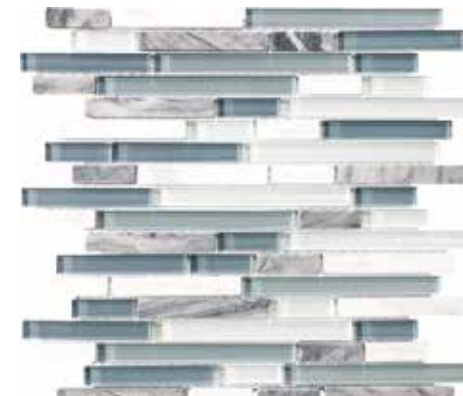

Waterfall
Random Strip Mosaic
3001-0125-0