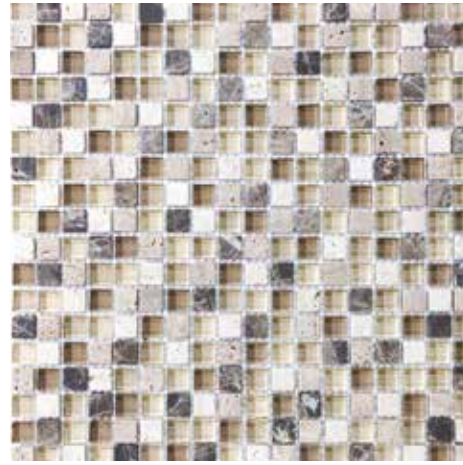

Glass + Stone Blend Mosaics

Mosaics and iridescent shades allows creativity to shine.

anatolia

The perfect blend of colors,
materials, and patterns.

Glass + Stone Blend Mosaics, $5/8 \times 5/8$ in / 1.6×1.6 cm

Spa
 $5/8 \times 5/8$ in x 1.6×1.6 cm Mosaic
 3001-0117-0

Cappuccino
 $5/8 \times 5/8$ in x 1.6×1.6 cm Mosaic
 3001-0114-0

Bamboo
 $5/8 \times 5/8$ in x 1.6×1.6 cm Mosaic
 3001-0118-0

Midnight
 $5/8 \times 5/8$ in x 1.6×1.6 cm Mosaic
 3001-0122-0