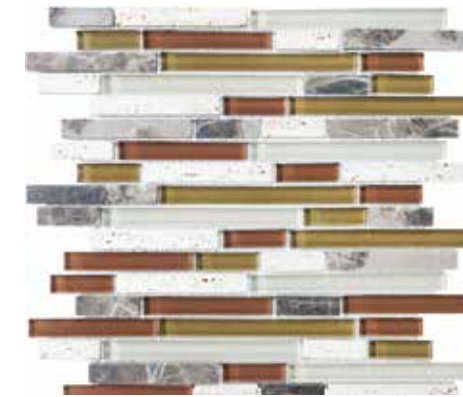

Cabernet
Random Strip Mosaic
3001-0121-0