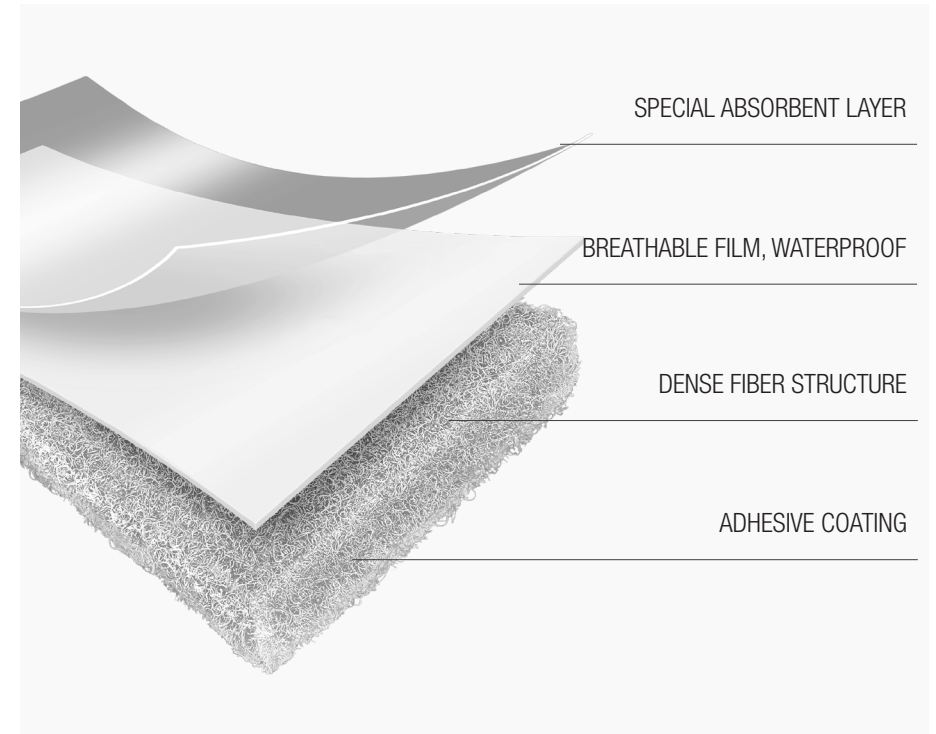

Guardia VS Guardia Pro Comparison

Guardia, *Surface Protection*

A multi-layered, multi-use and reusable protection mat for your job site.

ROLL DIMENSION	36 in x 100 ft / 91 cm x 30.5 m	36 in x 50 ft / 91 cm x 15.25 m
ROLL COVERAGE	300 sqft / 27.75 m ²	150 sqft / 13.88 m ²
BOX QUANTITY	24 Rolls	18 Rolls
PALLET DIMENSION	31.5 x 45.28 in / 80 x 115 cm	21.65 x 24.02 in / 55 x 61 cm
PALLET WEIGHT	330.69 lbs / 150 kgs	99.20 lbs / 45 kgs

- 
RESISTANT
- 
BREATHABLE
- 
WATERPROOF
- 
ANTI SLIP
- 
EASILY APPLIED
- 
NO TAPE NEEDED

Guardia Pro, *Surface Protection*

A multi-layered, multi-use and reusable protection mat for your job site built with a special absorbent layer which also gives it extra tearing and tensile strength.

- 
ABSORBENT
- 
EXTRA RESISTANT
- 
BREATHABLE
- 
WATERPROOF
- 
ANTI SLIP
- 
NO TAPE NEEDED