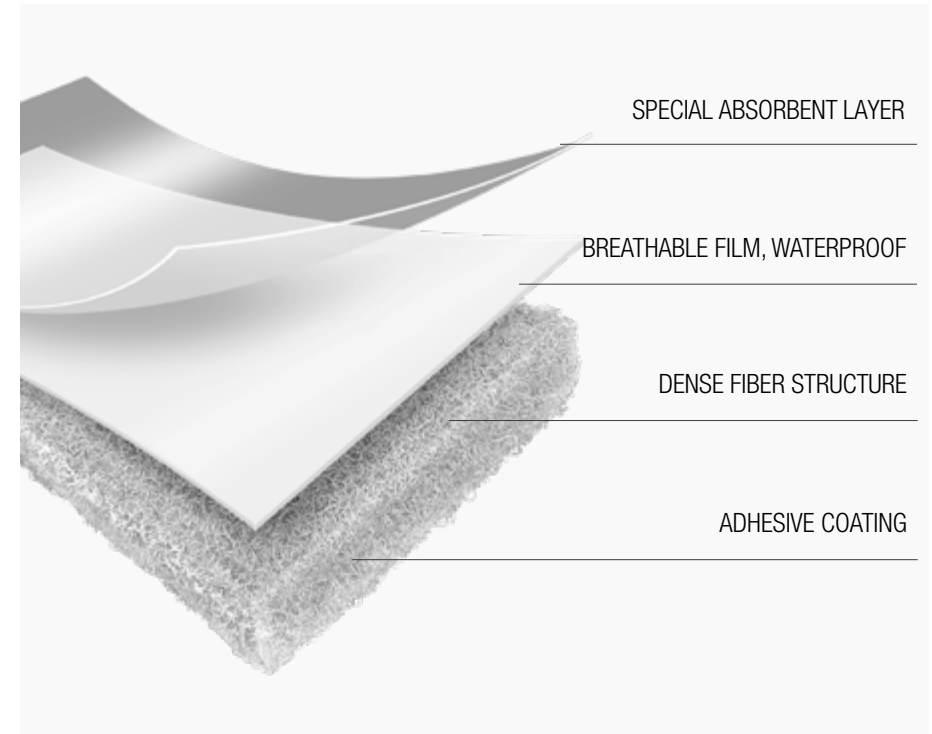

Guardia VS Guardia Pro Comparison

Guardia, *Surface Protection*

A multi-layered, multi-use and reusable protection mat for your job site.

ROLL DIMENSION	36 in x 100 ft / 91 cm x 30.5 m	36 in x 50 ft / 91 cm x 15.25 m
ROLL COVERAGE	300 sqft / 27.75 m ²	150 sqft / 13.88 m ²
BOX QUANTITY	30 Rolls	23 Rolls
PALLET DIMENSION	31.5 x 45.28 in / 80 x 115 cm	51.18 x 48.03 in / 130 x 122 cm
PALLET WEIGHT	377.54 lbs / 171.25 kgs	450.62 lbs / 204.4 kgs

- 
RESISTANT
- 
BREATHABLE
- 
WATERPROOF
- 
ANTI SLIP
- 
EASILY APPLIED
- 
NO TAPE NEEDED

Guardia Pro, *Surface Protection*

A multi-layered, multi-use and reusable protection mat for your job site built with a special absorbent layer which also gives it extra tearing and tensile strength.

- 
ABSORBENT
- 
EXTRA RESISTANT
- 
BREATHABLE
- 
WATERPROOF
- 
ANTI SLIP
- 
NO TAPE NEEDED