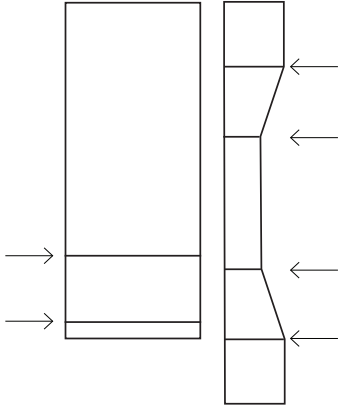

Table Top Display

| | DESCRIPTION | ITEM CODE | UPC |
|----|--|-------------|--------------|
| 1. | GUARDIA BROCHURE DISPLAY (EMPTY, DOES NOT CONTAIN BROCHURES) | 9904-1783-0 | 828492076453 |
| 2. | GUARDIA SAMPLE BROCHURES (SET OF 25) | 9902-1746-0 | 828492077009 |

Marketing support, *Table Top Display*

Instruction Guide

1. VERY FIRMLY FOLD IN EDGES TO ENSURE THE BOARD STAYS IN PLACE AND DOESN'T BEND BACK TO ITS ORIGINAL STATE.

2. BEND FOLDS AS SHOWN BELOW

3. PLACE TOP PANEL INTO THE BASE

4. TAPE DOWN BACK FOLDS IN THE BASE

5. PLACE SAMPLE BROCHURES INSIDE BASE
(NOT RECOMMENDED TO PLACE SET OF 25 AT ONCE)

Marketing support, *Brochure*

The Guardia brochure was designed with the customer in mind, efficiently and elegantly educating about the product line and usage applications. It features 2 sample swatches: the left side holds a Guardia sample swatch, and the right side holds a Guardia Pro swatch. This allows customers to feel the difference and understand the product benefits. The brochure has all of the key product details, and is the perfect way to introduce anyone to the line.

5.8 x 8.3 in / 13.5 x 18.5 cm
Guardia
Sample Swatch

5.8 x 8.3 in / 13.5 x 18.5 cm
Guardia Pro
Sample Swatch

Marketing support, *Sample Rolls*

Guardia and Guardia Pro sample rolls are strategic sales accelerators designed to simplify the sampling process. Engineered with the same multi-layered, self-adhesive technology as our standard rolls, in a new format optimized for shipping and customer evaluation.