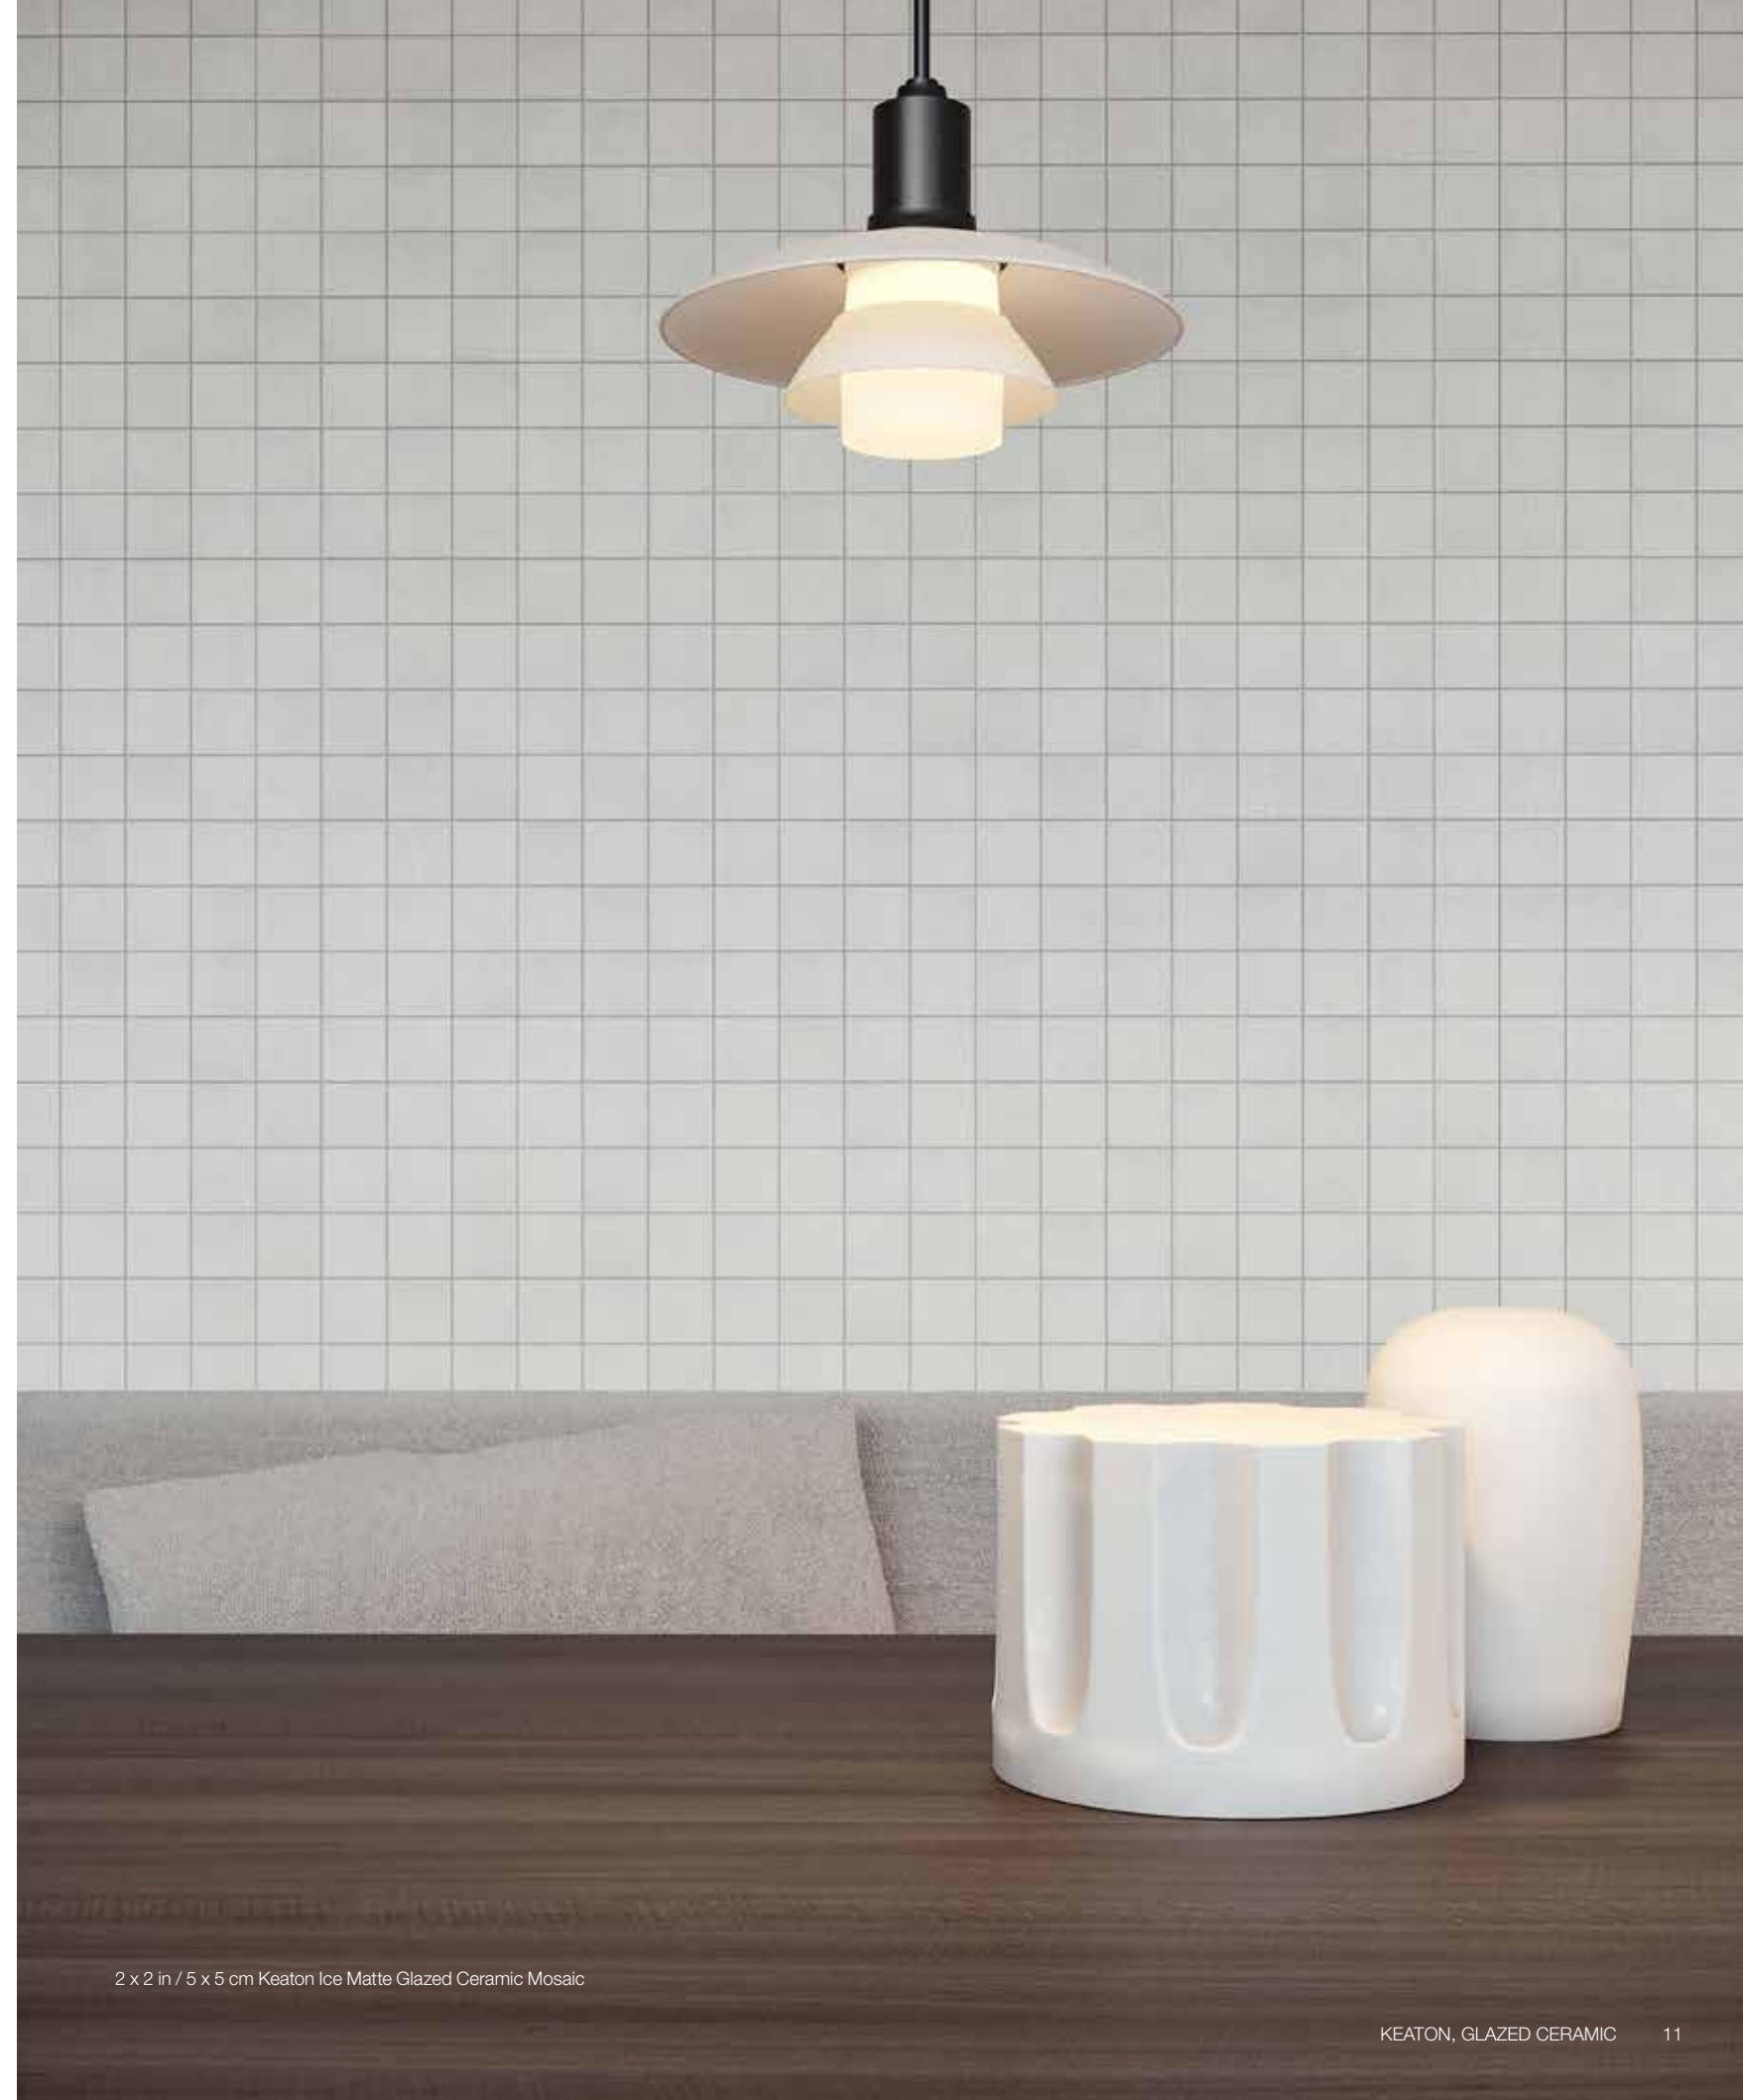

2 x 2 in / 5 x 5 cm Keaton Ice Matte Glazed Ceramic Mosaic

*The Anatolia difference*  
Unmatched elegance and unparalleled perfection.

Anatolia reinvents shapes and design compositions through refined color palettes, innovative graphical refinements and creative reinterpretations of traditional, cultural and trend led inspirations. Meticulous care is taken to enhance a product's formation through graphical and technical improvements at every step of the development and execution process. This leads to the most exquisite and discerning tile collections.