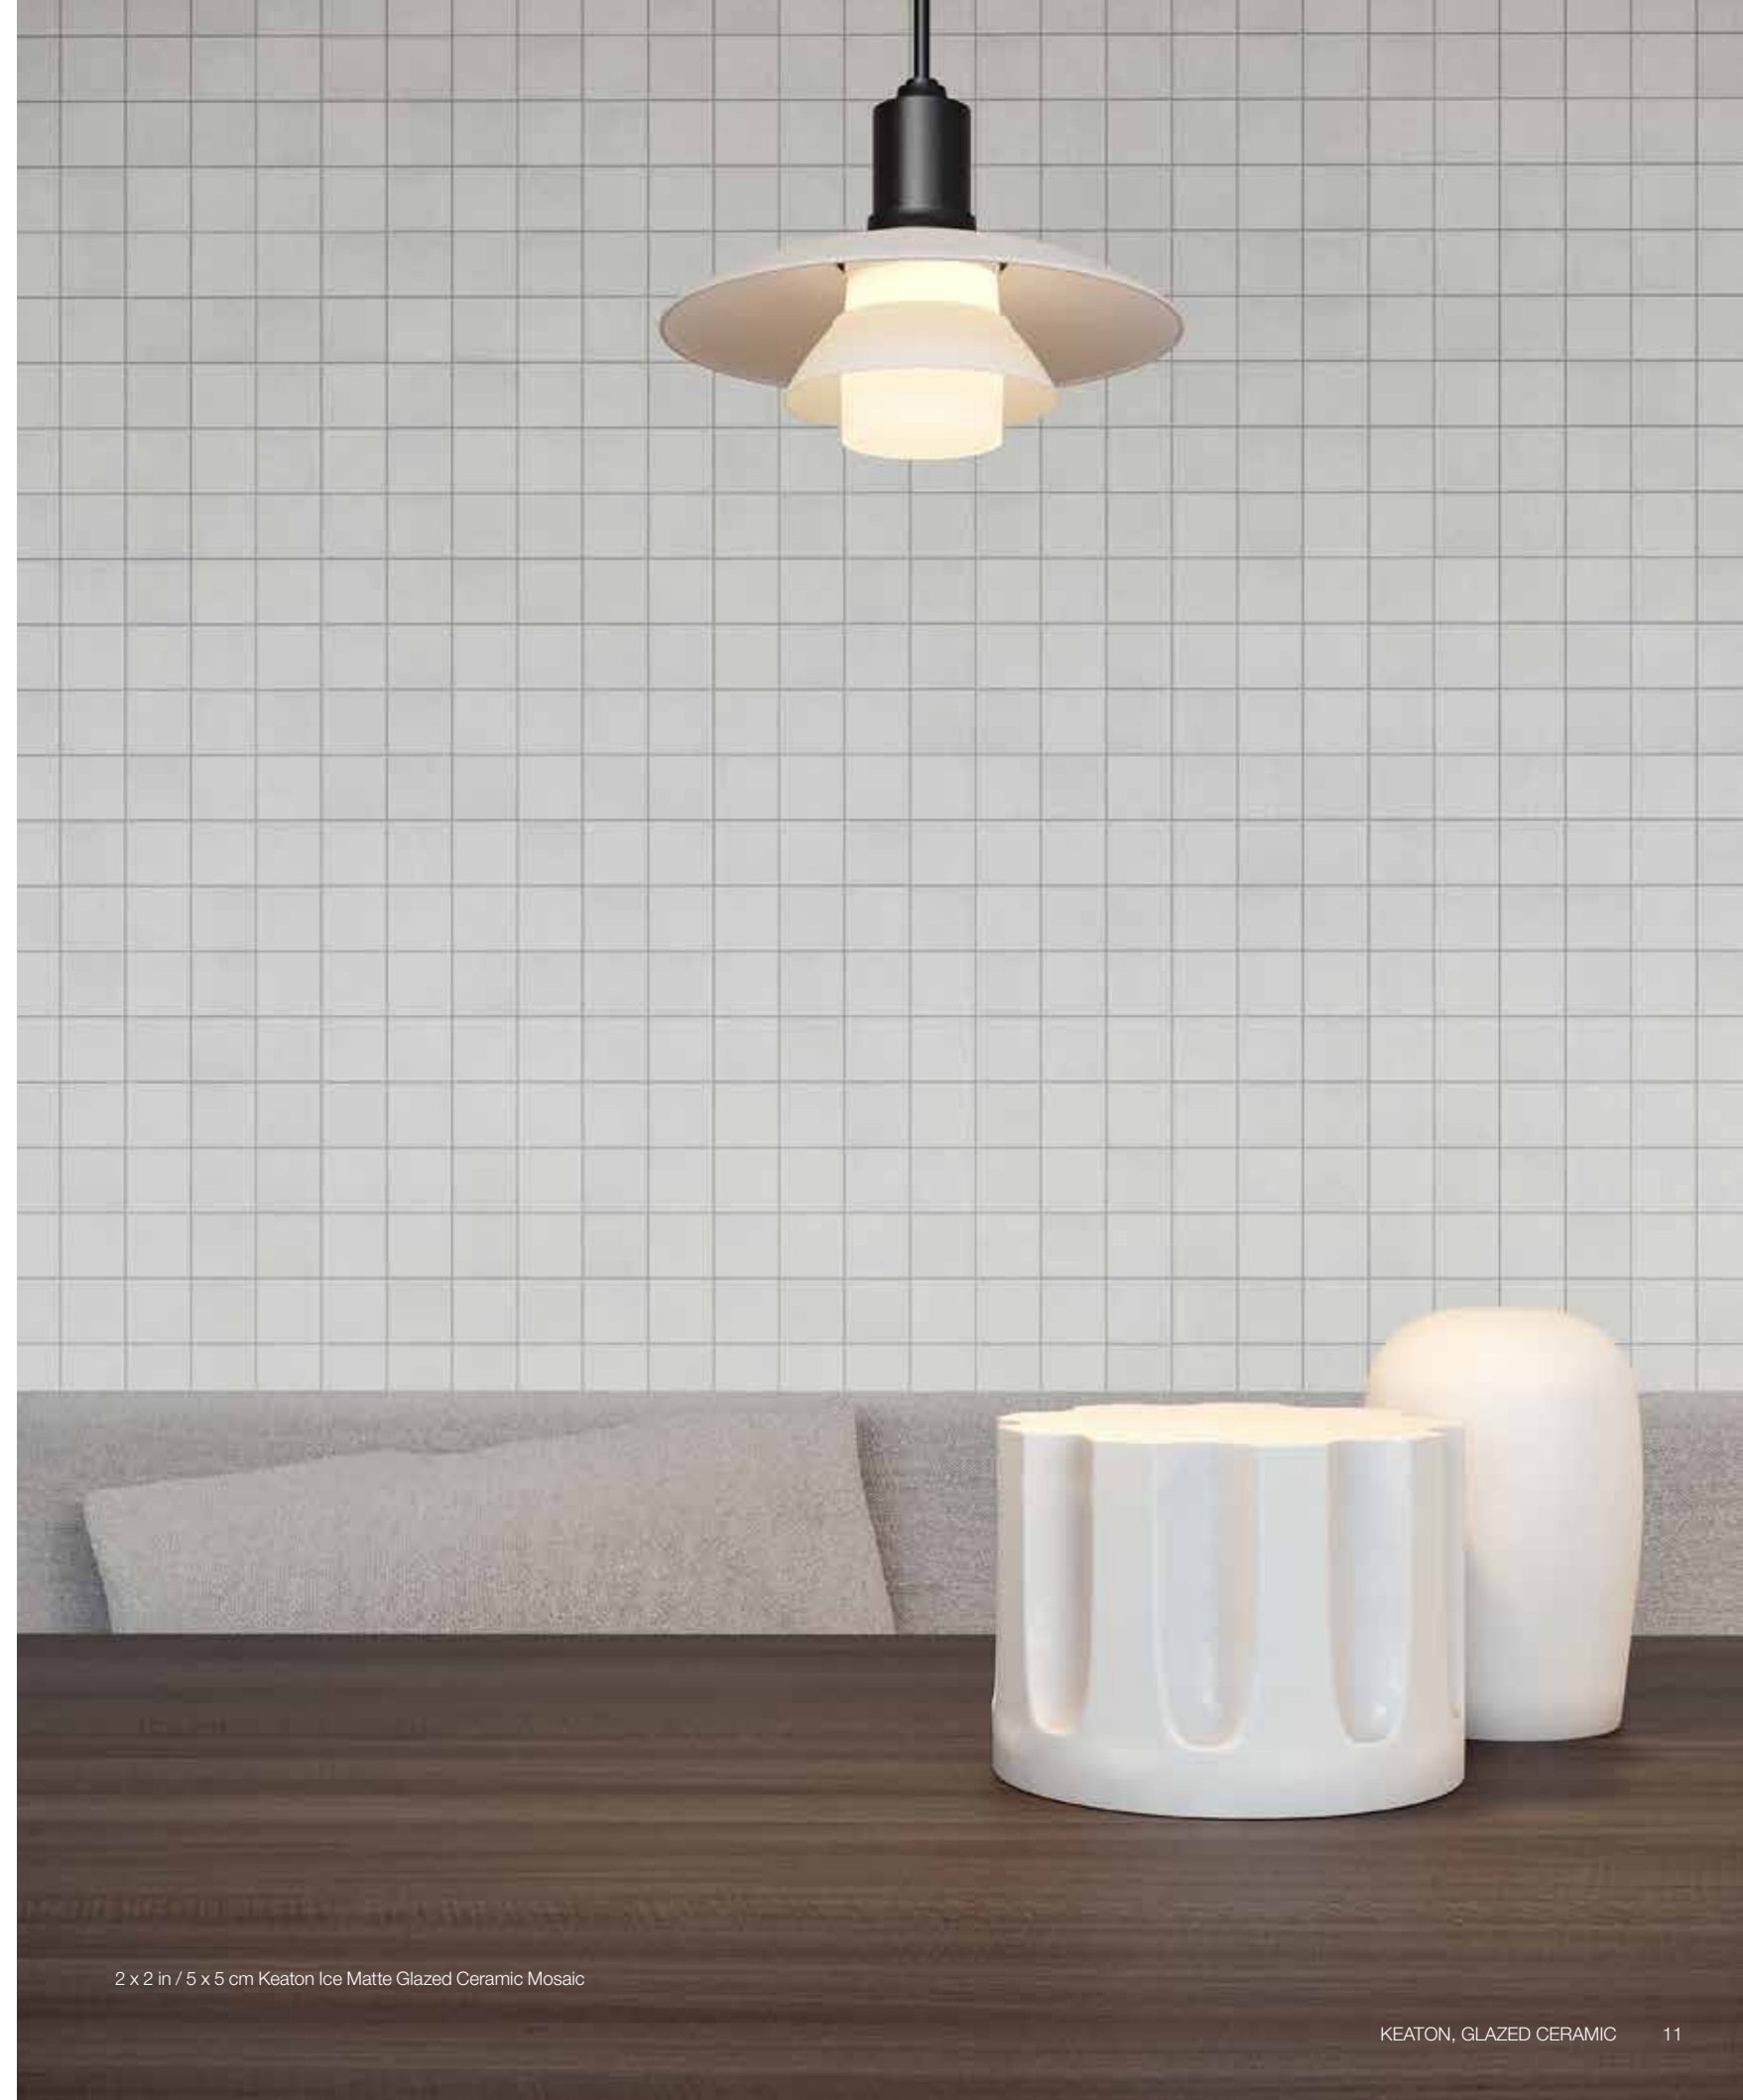

Keaton, *Carbon*

Trims

Mosaic

2 x 2 in / 5 x 5 cm Keaton Ice Matte Glazed Ceramic Mosaic