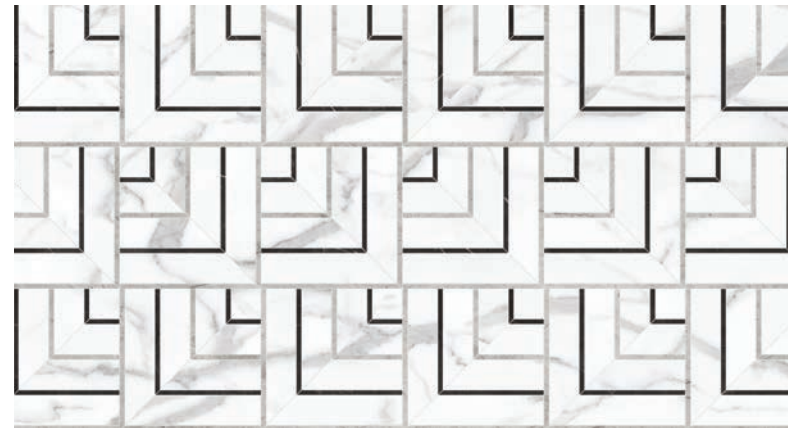

La Marca, *Picco Mosaics*

Picco's contemporary pattern combines selective La Marca colors and finishes together in one mosaic giving it both an alluring and sophisticated design. Furthermore, the pattern was developed to allow for a wide variety of patterns depending on the positioning and cutting of the mosaic. Anatolia has provided a few suggestions on what can be created with this modular approach.

Arabescato

Calacatta Paonazzo

Carrara Gioia

Statuario Nuovo

Staturarietto

Paradiso Argento

Arabescato

Calacatta Paonazzo

Carrara Gioia

Statuario Nuovo

La Marca Paradiso Argento Picco Honed Mosaic

La Marca, *Modella Mosaics*

Modella has more of a transitional look derived from the thin contrasting lines, the elongated hexagons and the polished finish. The repeating pattern can add an expressive element that connects to both classical and modern decors.