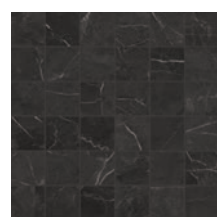

2 x 2 in /
5 x 5 cm Mosaic
Honed 4501-0366-0