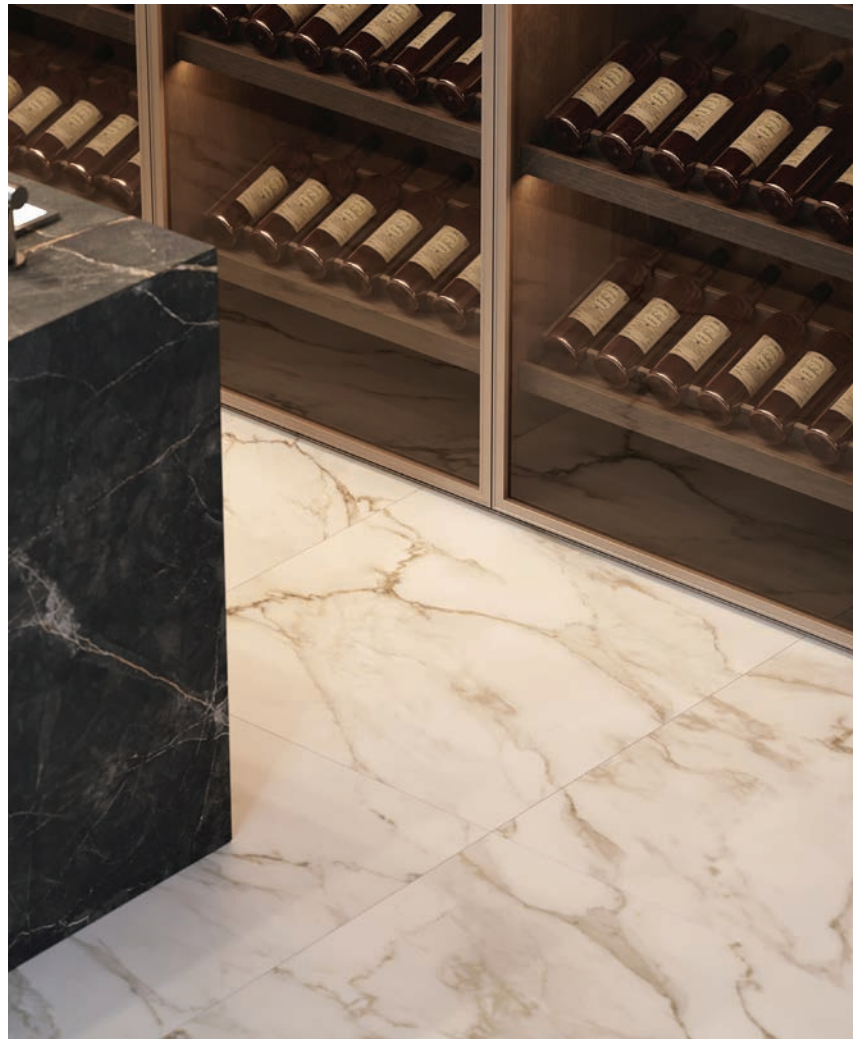

32 x 32 in / 80 x 80 cm La Marca Calacatta Paonazzo Honed Rectified Tile

La Marca, *Calacatta Paonazzo*

A rich and articulated pattern characterizes the surface of Calacatta Paonazzo, inspired by the natural stone renowned for its white background crossed by golden-light brown veining. The main characteristic of the beautiful natural stone is its warm and unique color scheme which is executed perfectly in Porcelain using meticulous attention to detail and precise execution.