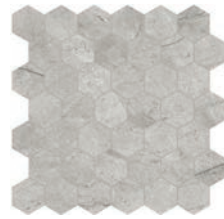

2 in / 5 cm
Hexagon Mosaic
Polished 4501-0344-0
Honed 4501-0353-0